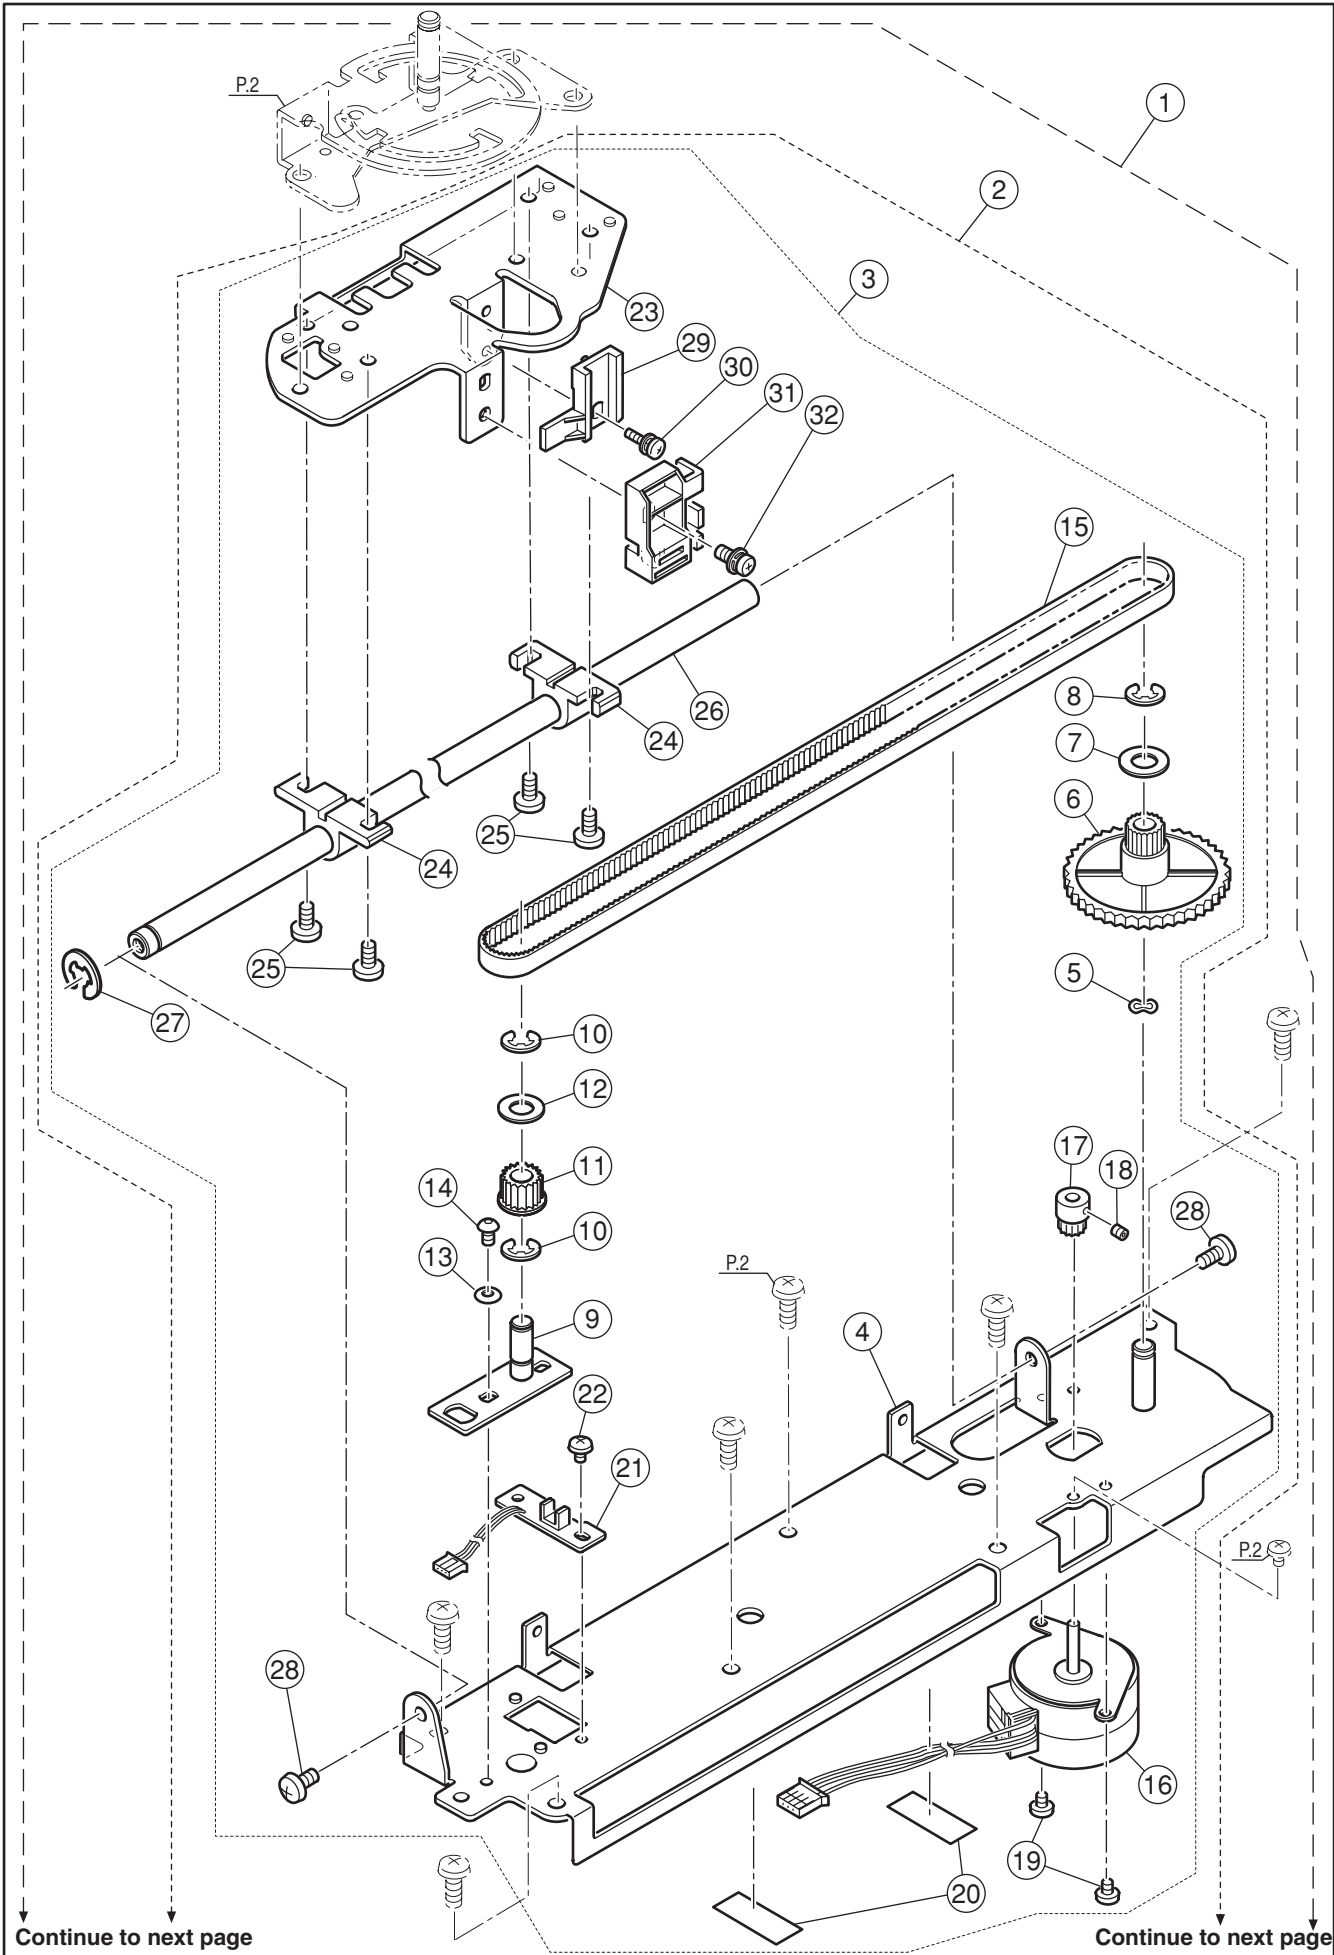

SPARE PARTS LIST

MODEL NEU-2I

Apr. 24. 2014
HAPPY INDUSTRIAL CORP.

Continue to next page

Continue to next page

Ref No	Part No	Part Name
1	34978	Embroidery Unit Assy. (Incl.2-P.4/32)
2	34469	X.Y Carriage Assy. (Incl.3-P.2/58)
3	34470	X Carriage Assy. (Incl.4-32)
4	34471	X Carriage Base
5	30859	Wave Washer
6	32125	Drive Pulley
7	32136	Washer
8	07492	Snap Ring
9	32126	Tension Pulley Bracket Assy.
10	07492	Snap Ring
11	32129	Tension Pulley
12	34697	Washer
13	32412	Disc Spring Washer
14	S32413	Set Screw
15	32132	X Timing Belt
16	32894	F Pulse Motor
17	32130	Pulse Motor Gear
18	S02894	Set Screw
19	S30695	Set Screw
20	31599	Filament Tape
21	34520	X Sensor Board Assy. (For EU)
22	S12786	Set Screw
23	34472	X Carrier
24	34473	X Guide Shaft Follower
25	S02890	Set Screw
26	34474	X Guide Shaft
27	60204	Snap Ring
28	S02890	Set Screw
29	32135	X Belt Holder
30	S30390	Set Screw
31	34475	X Carrier Guide
32	S91143	Set Screw

Continue to next page

Continue to next page

Ref No	Part No	Part Name
1	34559-5	X Base Cover Assy. (Incl.2-15)
2	34560	X Base Cover
3	34499	Lock-release Lever
4	34500	Lock-release Lever Spring
5	07240	Washer
6	S30123	Set Screw
7	33505	Rubber Foot Adjuster
8	N02654	Nut
9	34975	C.P.U. Board Assy.
10	34849	Rubber Sheet
11	34501	Insulating Plate
12	34521	MD Connector Circuit Board (For EU)
13	S31244	Set Screw
14	31599	Filament Tape
15	S31244	Set Screw
16	S31841	Set Screw
17	S33446	Set Screw
18	34972	Serial No. Plate