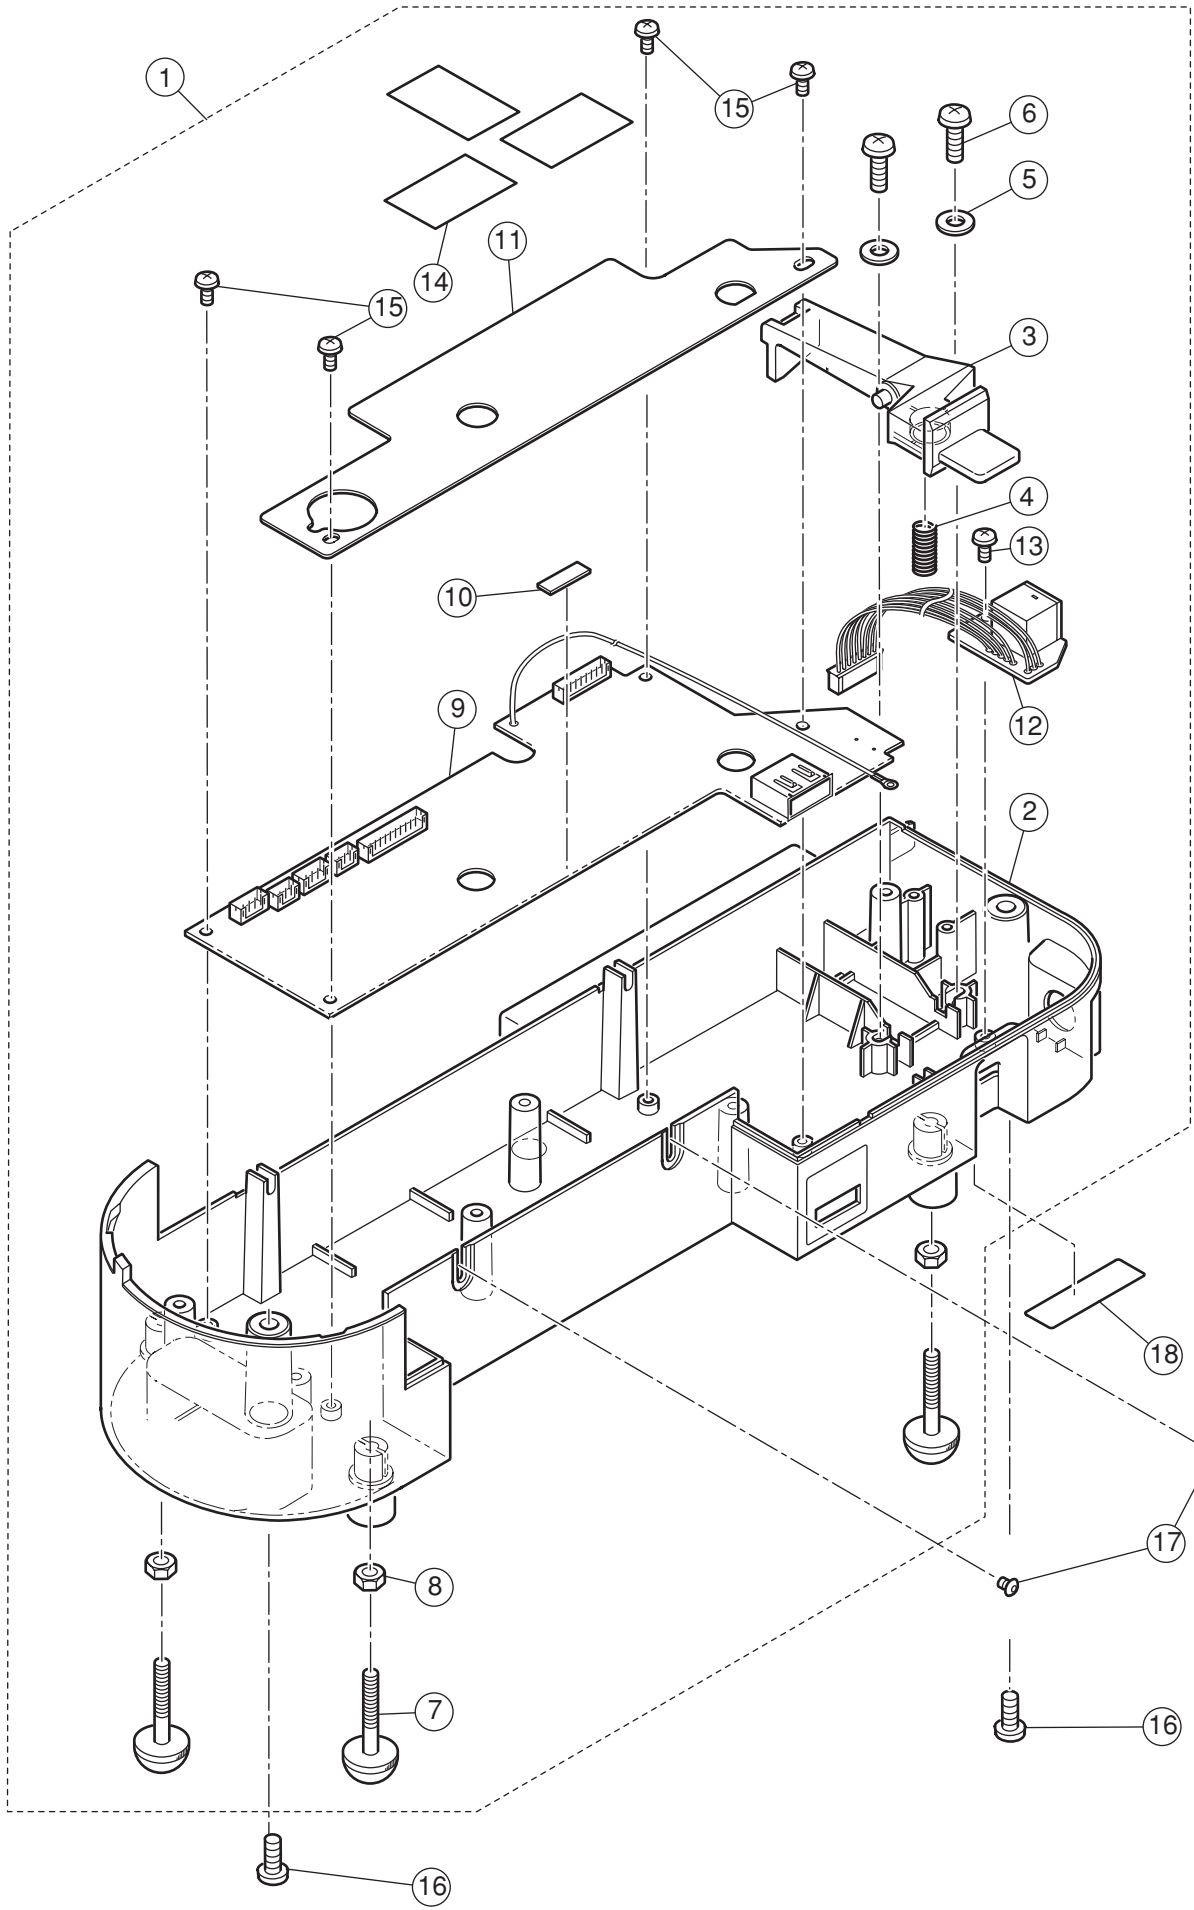

SPARE PARTS LIST

MODEL NEU-2I

Apr. 24. 2014
HAPPY INDUSTRIAL CORP.

Continue to next page

Continue to next page

Ref No	Part No	Part Name
1	34978	Embroidery Unit Assy. (Incl.2-P.4/32)
2	34469	X.Y Carriage Assy. (Incl.3-P.2/58)
3	34470	X Carriage Assy. (Incl.4-32)
4	34471	X Carriage Base
5	30859	Wave Washer
6	32125	Drive Pulley
7	32136	Washer
8	07492	Snap Ring
9	32126	Tension Pulley Bracket Assy.
10	07492	Snap Ring
11	32129	Tension Pulley
12	34697	Washer
13	32412	Disc Spring Washer
14	S32413	Set Screw
15	32132	X Timing Belt
16	32894	F Pulse Motor
17	32130	Pulse Motor Gear
18	S02894	Set Screw
19	S30695	Set Screw
20	31599	Filament Tape
21	34520	X Sensor Board Assy. (For EU)
22	S12786	Set Screw
23	34472	X Carrier
24	34473	X Guide Shaft Follower
25	S02890	Set Screw
26	34474	X Guide Shaft
27	60204	Snap Ring
28	S02890	Set Screw
29	32135	X Belt Holder
30	S30390	Set Screw
31	34475	X Carrier Guide
32	S91143	Set Screw

Continue to next page

Continue to next page

Ref No	Part No	Part Name
1	34559-5	X Base Cover Assy. (Incl.2-15)
2	34560	X Base Cover
3	34499	Lock-release Lever
4	34500	Lock-release Lever Spring
5	07240	Washer
6	S30123	Set Screw
7	33505	Rubber Foot Adjuster
8	N02654	Nut
9	34975	C.P.U. Board Assy.
10	34849	Rubber Sheet
11	34501	Insulating Plate
12	34521	MD Connector Circuit Board (For EU)
13	S31244	Set Screw
14	31599	Filament Tape
15	S31244	Set Screw
16	S31841	Set Screw
17	S33446	Set Screw
18	34972	Serial No. Plate