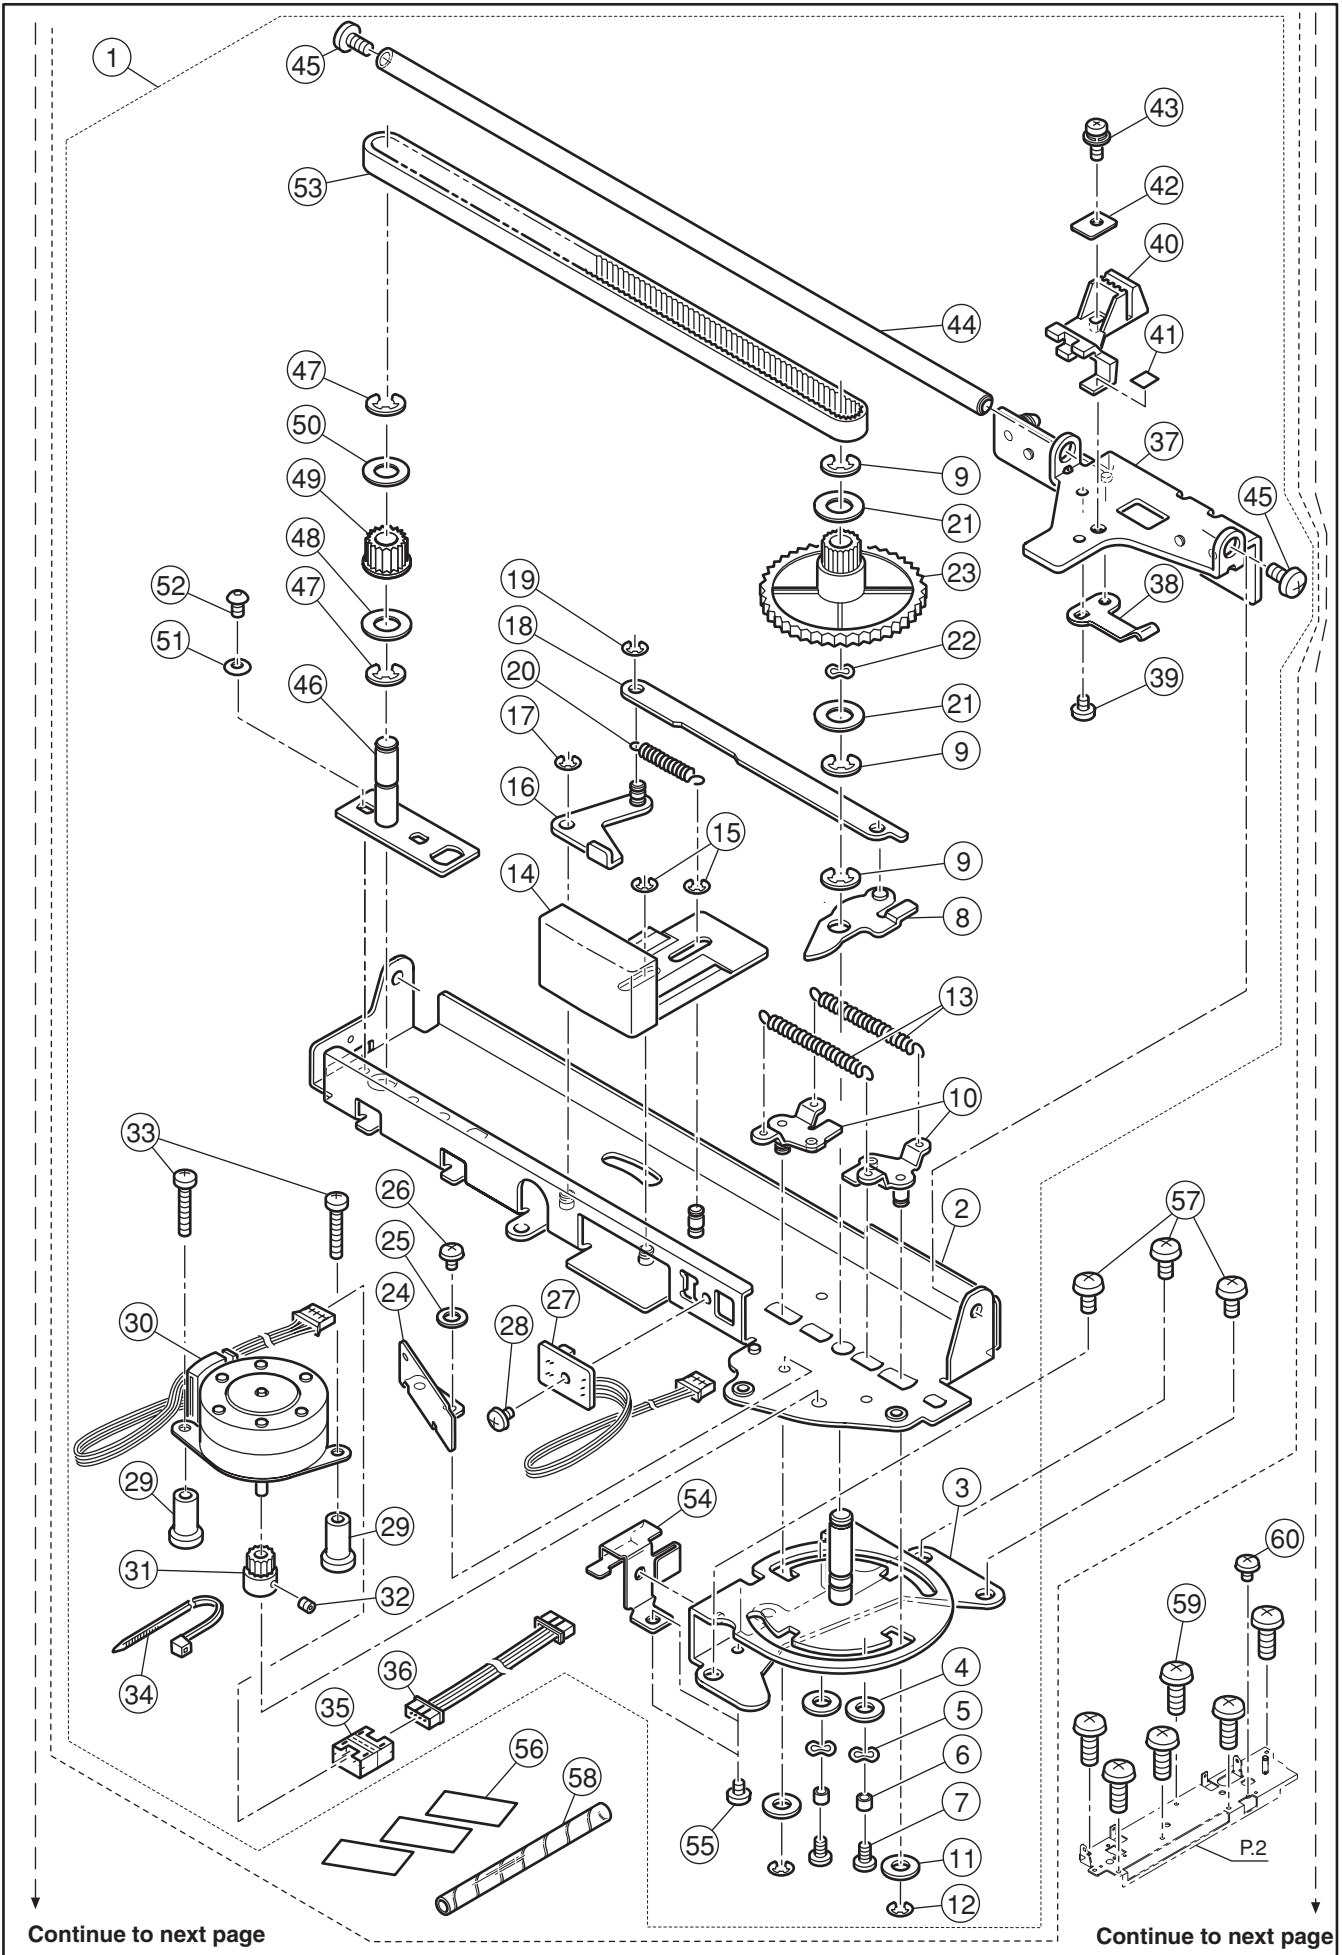

SPARE PARTS LIST

MODEL NEU-2I

Apr. 24. 2014
HAPPY INDUSTRIAL CORP.

Continue to next page

Continue to next page

Ref No	Part No	Part Name
1	34978	Embroidery Unit Assy. (Incl.2-P.4/32)
2	34469	X.Y Carriage Assy. (Incl.3-P.2/58)
3	34470	X Carriage Assy. (Incl.4-32)
4	34471	X Carriage Base
5	30859	Wave Washer
6	32125	Drive Pulley
7	32136	Washer
8	07492	Snap Ring
9	32126	Tension Pulley Bracket Assy.
10	07492	Snap Ring
11	32129	Tension Pulley
12	34697	Washer
13	32412	Disc Spring Washer
14	S32413	Set Screw
15	32132	X Timing Belt
16	32894	F Pulse Motor
17	32130	Pulse Motor Gear
18	S02894	Set Screw
19	S30695	Set Screw
20	31599	Filament Tape
21	34520	X Sensor Board Assy. (For EU)
22	S12786	Set Screw
23	34472	X Carrier
24	34473	X Guide Shaft Follower
25	S02890	Set Screw
26	34474	X Guide Shaft
27	60204	Snap Ring
28	S02890	Set Screw
29	32135	X Belt Holder
30	S30390	Set Screw
31	34475	X Carrier Guide
32	S91143	Set Screw

Continue to next page

Continue to next page

Ref No	Part No	Part Name
1	34559-5	X Base Cover Assy. (Incl.2-15)
2	34560	X Base Cover
3	34499	Lock-release Lever
4	34500	Lock-release Lever Spring
5	07240	Washer
6	S30123	Set Screw
7	33505	Rubber Foot Adjuster
8	N02654	Nut
9	34975	C.P.U. Board Assy.
10	34849	Rubber Sheet
11	34501	Insulating Plate
12	34521	MD Connector Circuit Board (For EU)
13	S31244	Set Screw
14	31599	Filament Tape
15	S31244	Set Screw
16	S31841	Set Screw
17	S33446	Set Screw
18	34972	Serial No. Plate