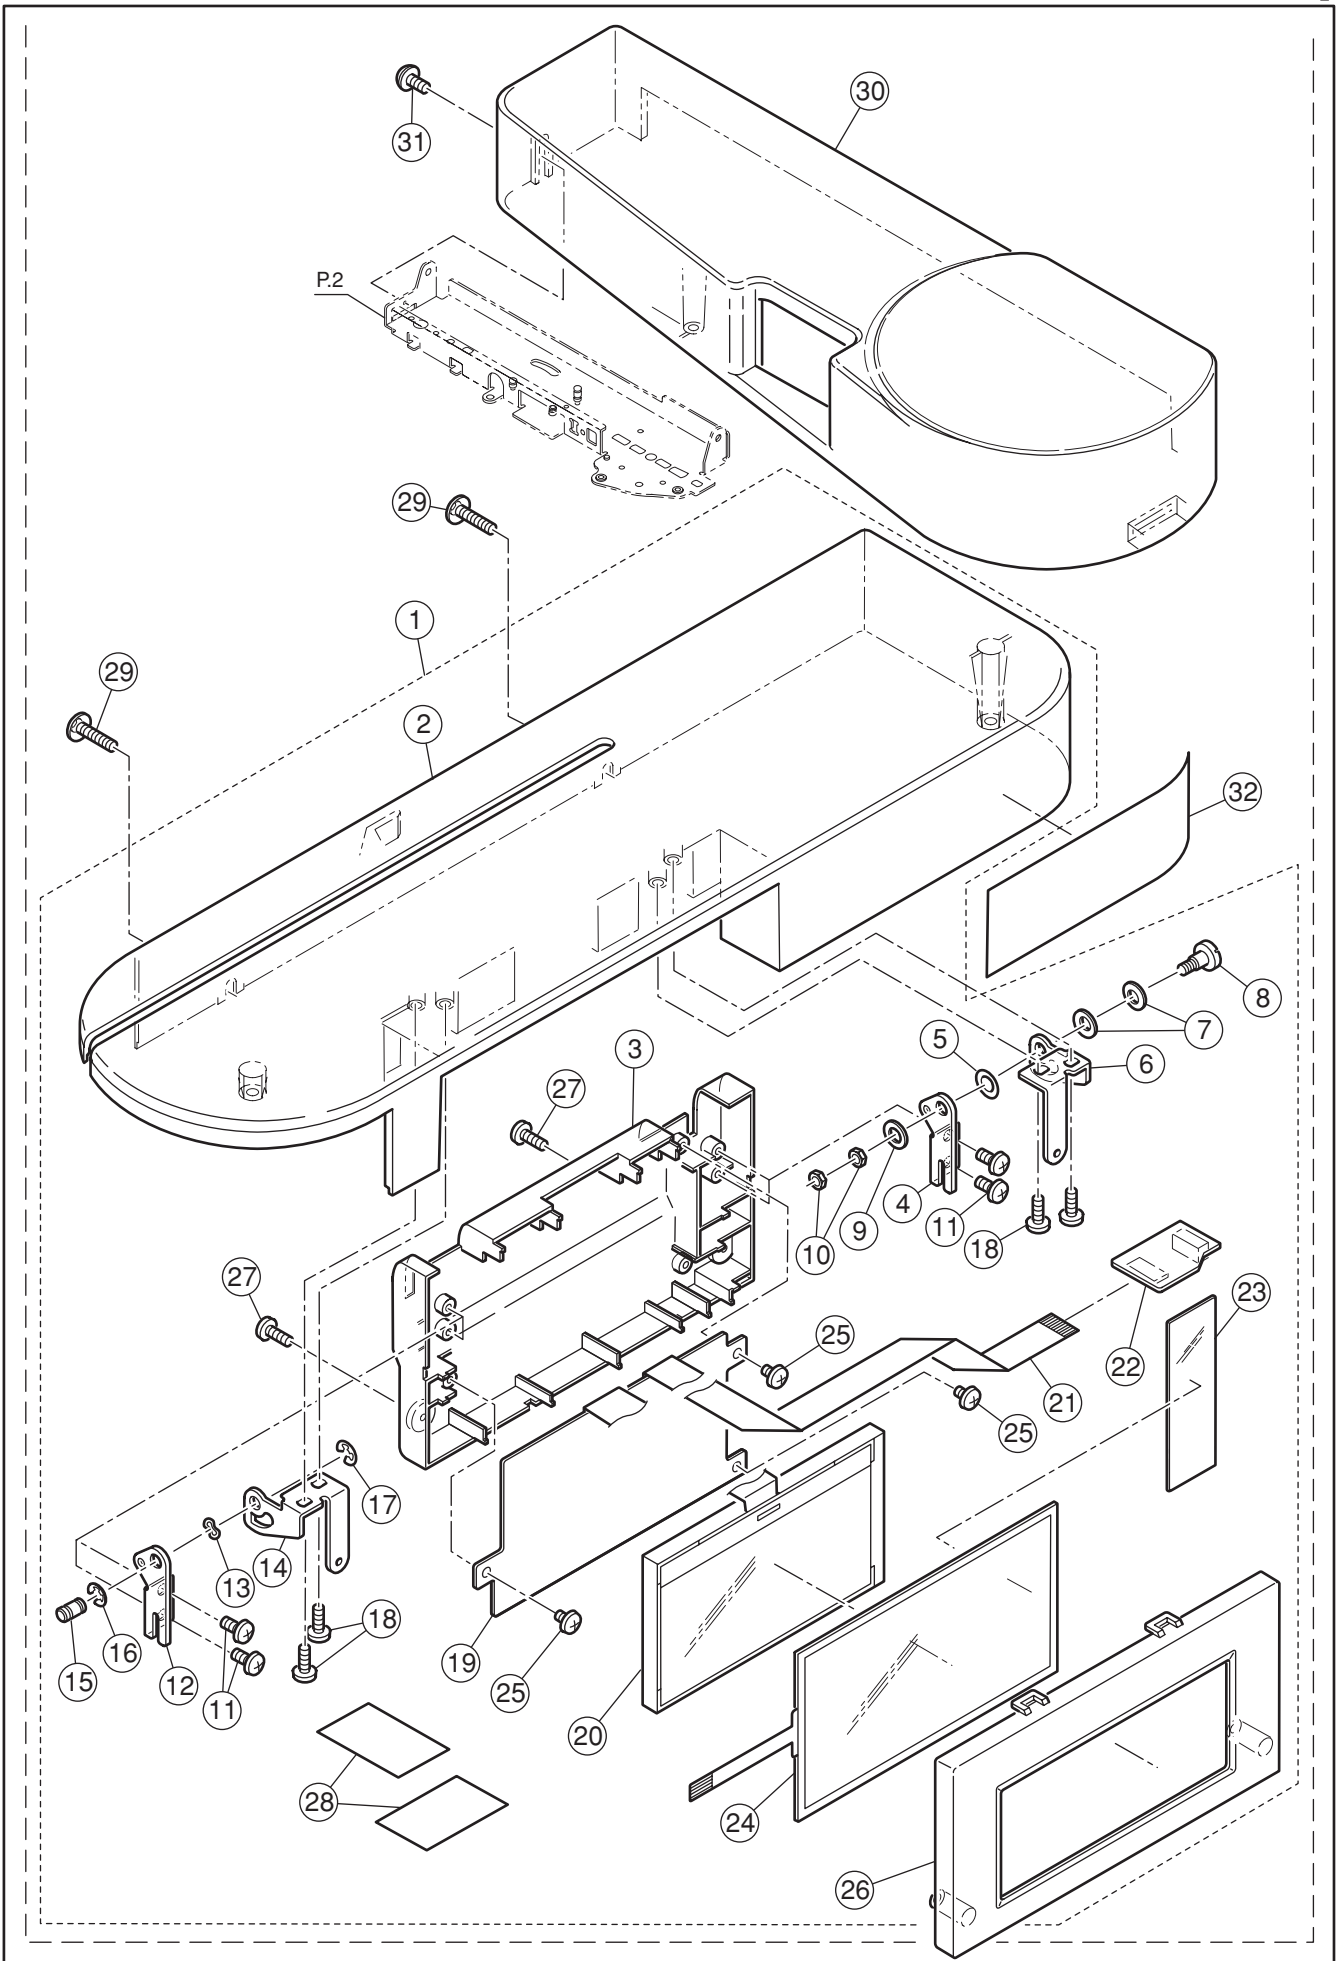

Ref No	Part No	Part Name
1	34502-2	X Top Cover Assy. (Incl.2-28)
2	34503	X Top Cover
3	34504	Control Box (Rear)
4	34505	Control Box Fulcrum Bracket A
5	30591	Polyslider
6	34506	Control Box Fulcrum Bracket B (Right)
7	34509	Disc Spring
8	34508	Control Box Fulcrum Screw
9	12453	Washer
10	N13189	Nut
11	S31244	Set Screw
12	34505	Control Box Fulcrum Bracket A
13	31838	Wave Washer
14	34506-2	Control Box Fulcrum Bracket B (left)
15	34507	Control Box Fulcrum Shaft
16	32406	Curved Snap Ring
17	07221	Snap Ring
18	S30271	Set Screw
19	34518	L.C.D.Board Assy. (For EU)
20	34514	L.C.D.
21	LD278	Flexible Flat Cable
22	34522	Junction Circuit Board Assy. (For EU)
23	34510	Panel
24	34515	Touch Panel
25	S61043	Set Screw
26	34511-2	Control Box (Front)
27	S30271	Set Screw
28	31599	Filament Tape
29	S34512	Set Screw
30	34524-3	Y Carriage Cover
31	S60575	Set Screw
32	34595	Caution Sticker