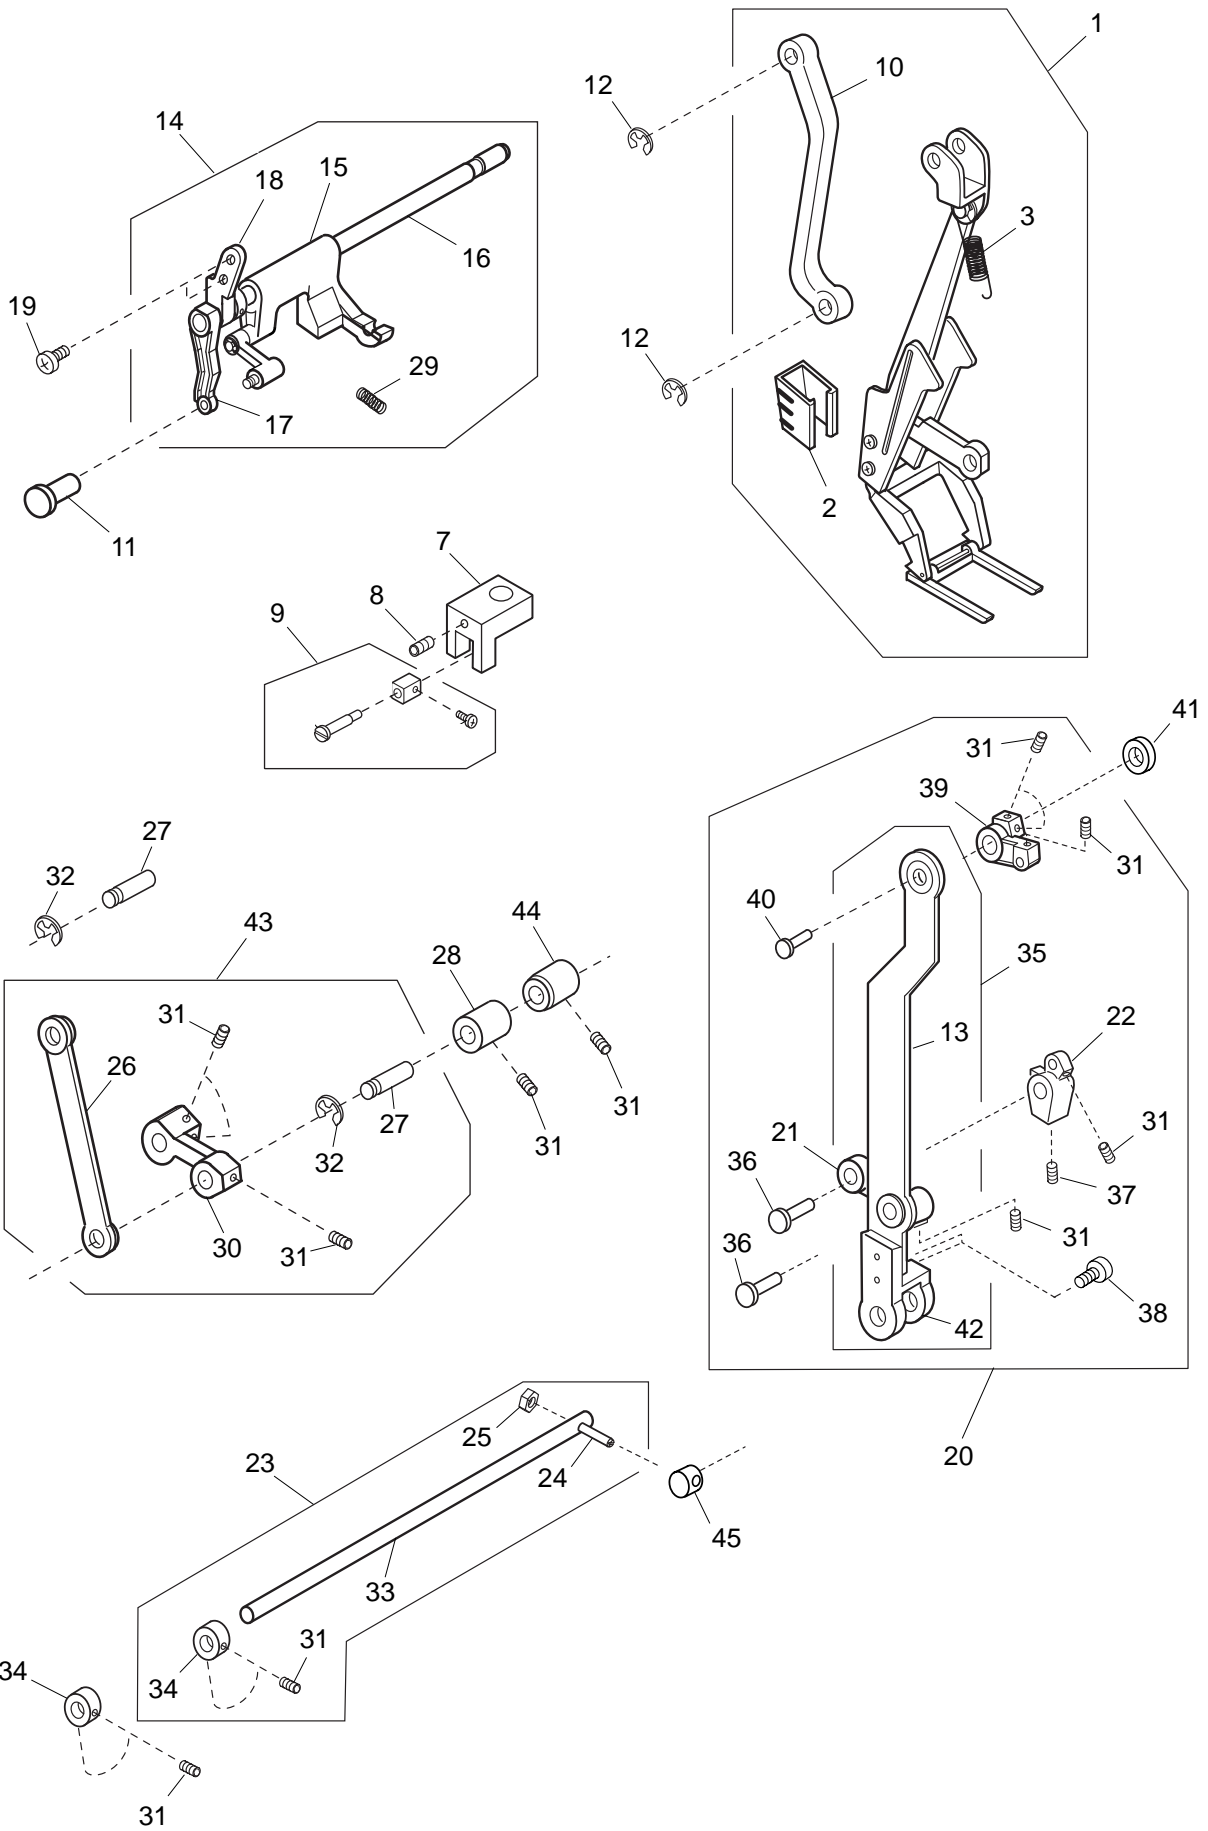

Parts List

MODEL 7300

Parts List

MODEL 7300

KEY NO.	PARTS NO.	DESCRIPTION
1	846678012	Upper feed dog (unit)
2	846329004	Holder cover
3	846342003	Spring
4		Block
5		Setscrew 2 x 4
6		Bobbin holder stopper screw
7	846370000	Bobbin holder stopper
8	000177205	Hexagonal socket screw 3 x 6
9	846660000	Block (unit)
10	846321006	Upper and lower feed connecting block
11	846327002	Pin
12	000002105	Snap ring E-3
13	846309008	Upper feed connecting link
14	846584009	Upper feed upper shaft (unit)
15	846677000	Upper feed driving arm (unit)
16	846311003	Upper feed upper shaft
17	846312004	Upper feed upper shaft front arm
18	846310002	Upper feed shaft supporter
19	000103509	Setscrew 4 x 10
20	846580005	Upper feed adjusting arm (unit)
21	846349000	Upper feed adjusting link
22	846350004	Upper feed adjusting arm
23	846576008	Upper feed lower shaft (unit)
24	846306005	Upper feed lower shaft rear arm
25	000061102	Nut 4-1-7
26	846302001	Feed connecting link
27	502258006	Connecting pin
28	784071003	Looper shaft bushing
29	846341002	Spring
30	846304003	Upper feed lower shaft front arm
31	000111201	Hexagonal socket screw 4 x 4
32	000002507	Snap ring E-4
33	846305004	Upper feed lower shaft
34	820166001	Lower shaft ring
35	846577009	Upper feed connecting link (unit)
36	820144003	Pin
37	000111304	Hexagonal socket screw 5 x 5
38	000066705	Setscrew 3 x 8
39	846308007	Upper feed upper shaft arm
40	820144003	Pin
41	822070003	Felt
42	846307006	Connecting link supporter
43	846657004	Feed connecting link (unit)
44	846303002	Upper feed lower shaft rear bushing
45	846348009	Rear arm roller