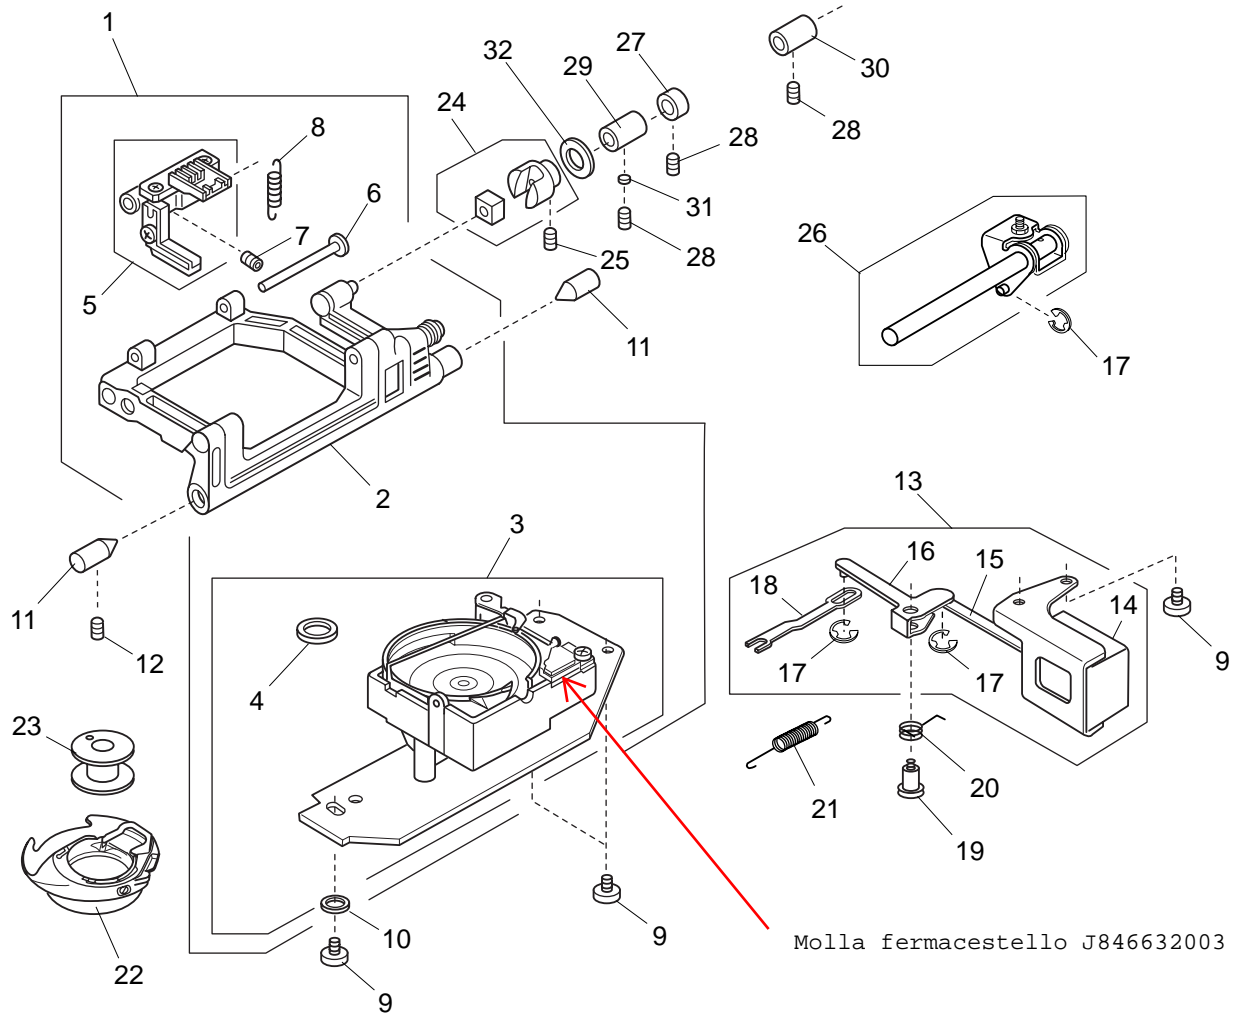

Parts List

MODEL 7300

Molla fermacestello J846632003

Parts List

MODEL 7300

KEY NO.	PARTS NO.	DESCRIPTION
1	846672005	Feed rock shaft (unit)
2	846673006	Feed rock shaft (unit)
3	846674007	Hook race (unit)
4	627190010	Magnet
5	846651101	Feed bar (unit)
6	825099007	Shaft
7	000111407	Hexagonal socket screw 4 x 6
8	825103005	Spring
9	000081005	Setscrew 4 x 8
10	000070506	Plain washer 4
11	738055008	Straight pin
12	000111304	Hexagonal socket screw 5 x 5
13	846633004	Solenoid (unit)
14	846509114	Solenoid (unit)
15	832089017	Rod
16	846116006	Arm
17	000002105	Snap ring E-3
18	846117007	Rod
19	846220004	Hinge screw
20	846148007	Spring
21	846118008	Spring
22	846652009	Bobbin holder
23	102261103	Plastic bobbin
24	625508008	Feed regulator (unit)
25	000111304	Hexagonal socket screw 5 x 5
26	846634005	Feed shaft (unit)
27	820387000	Ring
28	000111201	Hexagonal socket screw 4 x 4
29	625144002	Feed shaft bushing (front)
30	650092002	Feed shaft bushing (rear)
31	650175000	Cushion
32	823110009	Felt