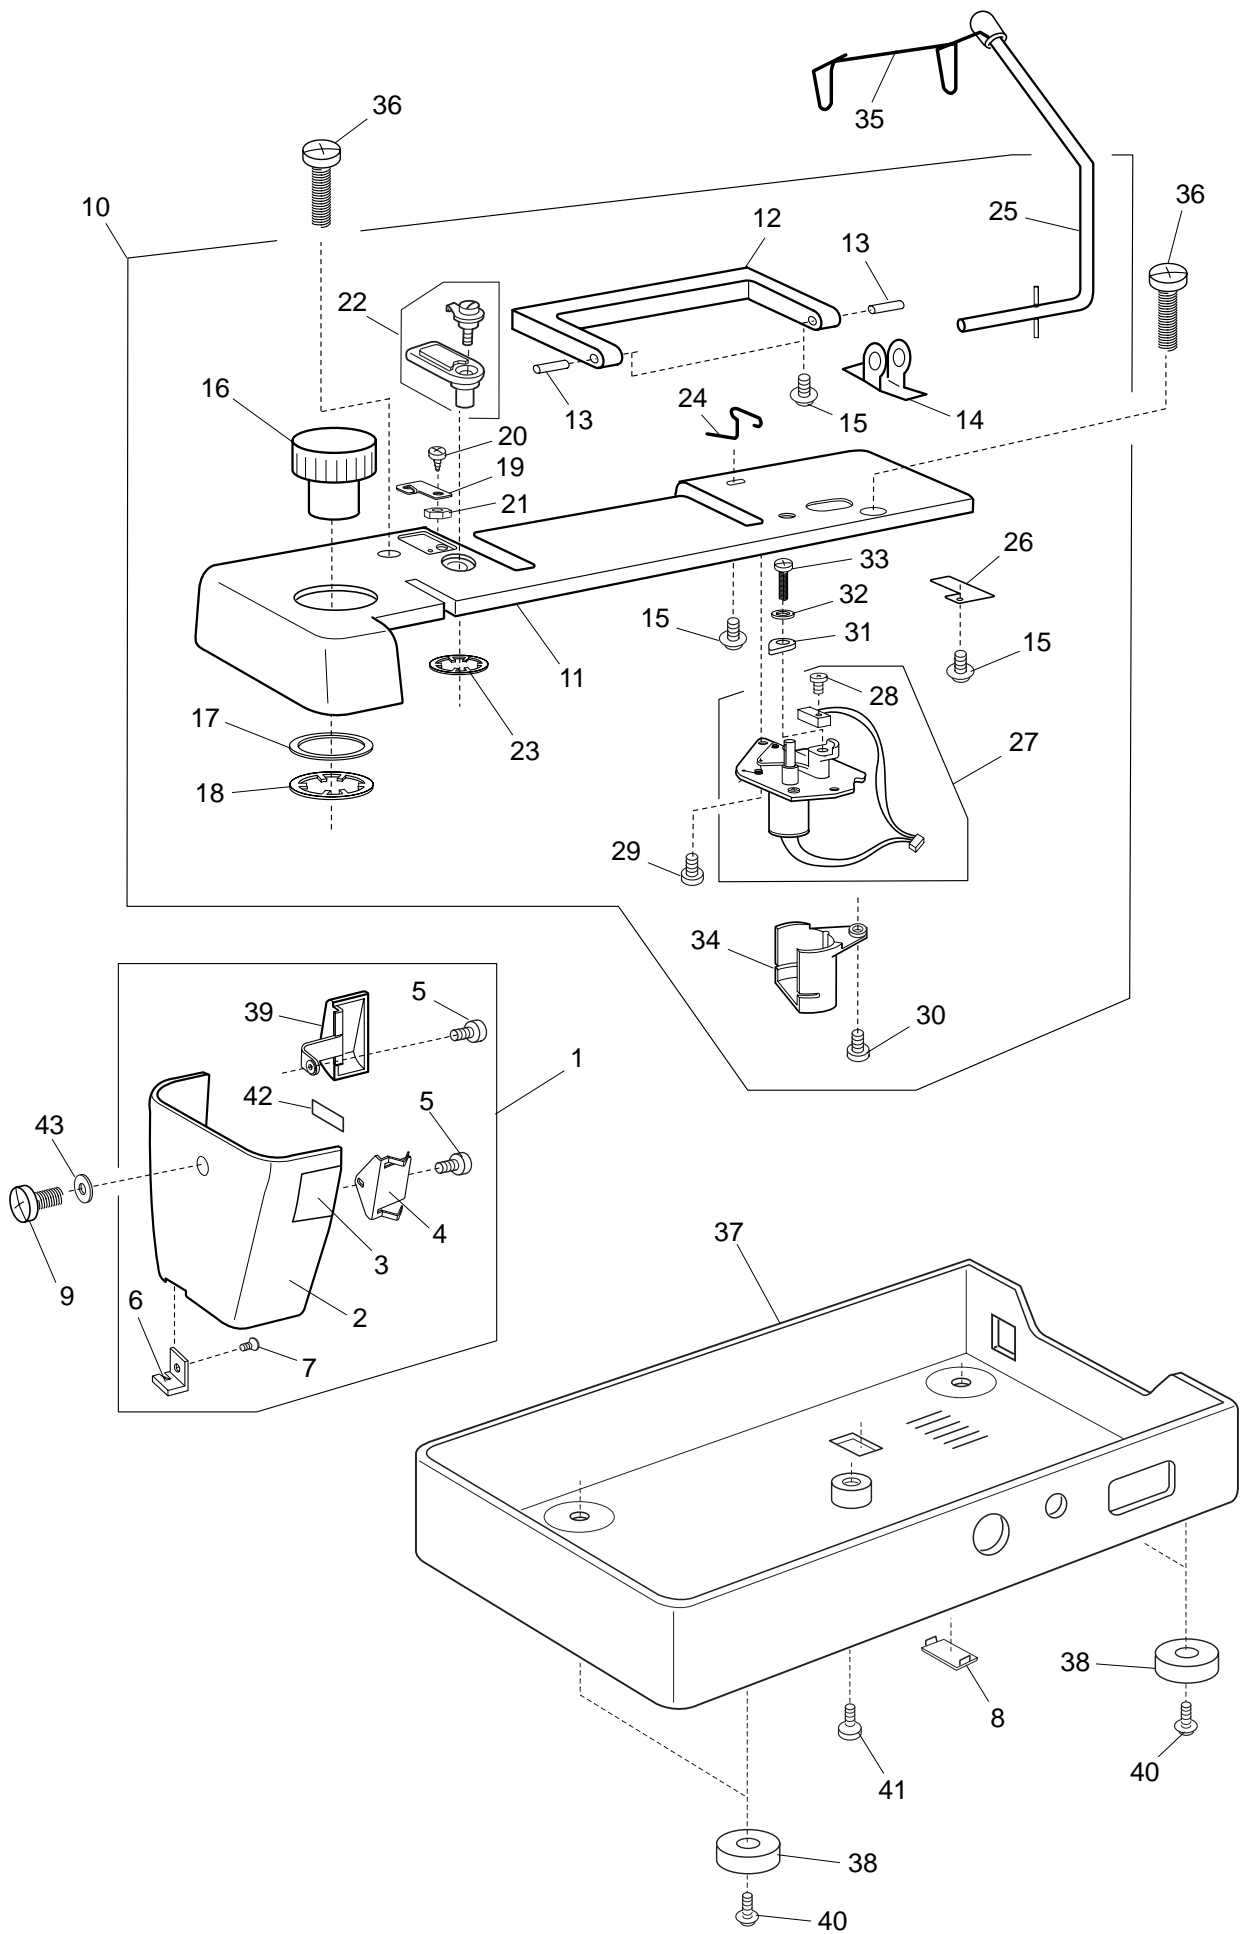

Parts List

MODEL 7300

Parts List

MODEL 7300

KEY NO.	PARTS NO.	DESCRIPTION
1	846579403	Face plate (unit)
2	846011206	Face plate
3	PREFISSO "J" 846012300	Foot pressure indicating window
4	846013002	Plate
5	000103004	Setscrew 3.5 x 6
6	840602109	Thread cutter (unit)
7	000095105	Setscrew 3 x 5
8	PREFISSO "J" 832168000	Base lid
9	000104119	Setscrew 4 x 20
10	PREFISSO "J" 846603603	Top cover (unit)
11	846014704	Top cover
12	846015004	Handle
13	846016005	Pin
14	846227001	Spring
15	PREFISSO "J" 000115205	Setscrew 4 x 6
16	846017109	Foot pressure dial
17	846018007	Washer
18	000017907	Snap ring CS-20
19	PREFISSO "J" 846654001	Thread guide (unit)
20	000078319	Setscrew 3 x 6
21	000060857	Nut 3-1-5.5
22	PREFISSO "J" 846604006	Thread guide (unit)
23	000014409	Snap ring CS-8
24	846021003	Thread guide
25	PREFISSO "J" 846605007	Thread guide bar (unit)
26	846022004	Spring
27	PREFISSO "J" 846606008	Bobbin winder (unit)
28	000078700	Setscrew 2 x 8
29	000101404	Setscrew 4 x 6
30	PREFISSO "J" 000103509	Setscrew 4 x 10
31	846177005	Stopper
32	PREFISSO "J" 000071013	Washer 4
33	000104119	Setscrew 4 x 20
34	PREFISSO "J" 846179007	Motor cover
35	846197001	Thread guide
36	000080901	Setscrew 4x 25
37	PREFISSO "J" 846025007	Machine base
38	605074008	Rubber foot
39	846373003	Face plate cover
40	000197407	Setscrew 4 x 12
41	000103509	Setscrew TP 4 x 10
42	100411207	Lamp sticker
43	000071024	Washer 4