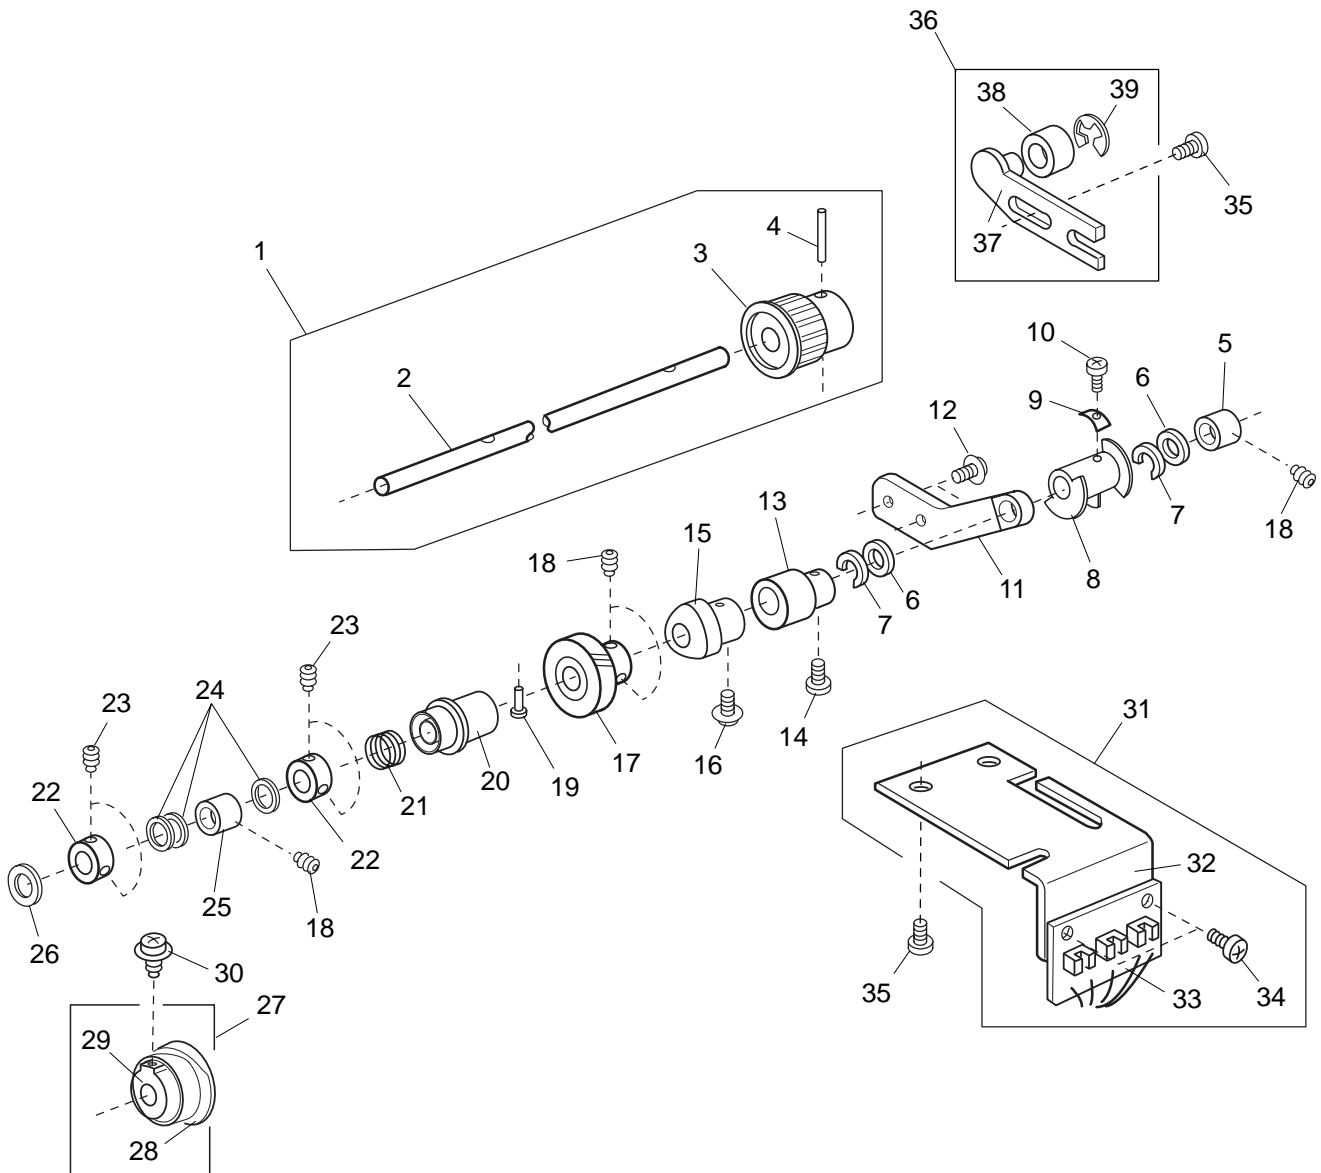

Parts List

MODEL 7300

Parts List

MODEL 7300

KEY NO.	PARTS NO.	DESCRIPTION
1	846625003	Lower shaft (unit)
2	846100007	Lower shaft
3	650073007	Lower shaft timing gear
4	000004200	Spring pin 3 x 18
5	650079003	Lower shaft bushing (rear)
6	822070003	Felt
7	822112008	Felt holder (1)
8	846101008	Lower shaft shield plate
9	846192006	Washer
10	000080406	Setscrew 3 x 10
11	846163008	Lower shaft supporter
12	000114802	Setscrew 4 x 12
13	846379009	Feed cam
14	000149600	Setscrew 3 x 14
15	860031000	Cam
16	000115906	Setscrew 3 x 12
17	650076000	Lower shaft gear
18	000111304	Hexagonal socket screw 5 x 5
19	820161006	Feed lifting pin
20	846103000	Feed lifting cam
21	825093001	Spring
22	820166001	Ring
23	000111201	Hexagonal socket screw 4 x 4
24	000038502	Washer 8 x 0.5
25	650078002	Lower shaft bushing (front)
26	735143005	Felt
27	846626004	Cam (unit)
28	846105002	Cam (1)
29	846198002	Cam (2)
30	000114802	Setscrew TP 4 x 12
31	846627005	Lower shaft sensor (unit)
32	846102009	Set plate
33	846507008	Circuit board P (unit)
34	000101105	Setscrew 3 x 4
35	000081005	Setscrew 4 x 8
36	846624105	Idler (unit)
37	846254007	Idler base
38	625217100	Idler
39	000002806	Snap ring E-6