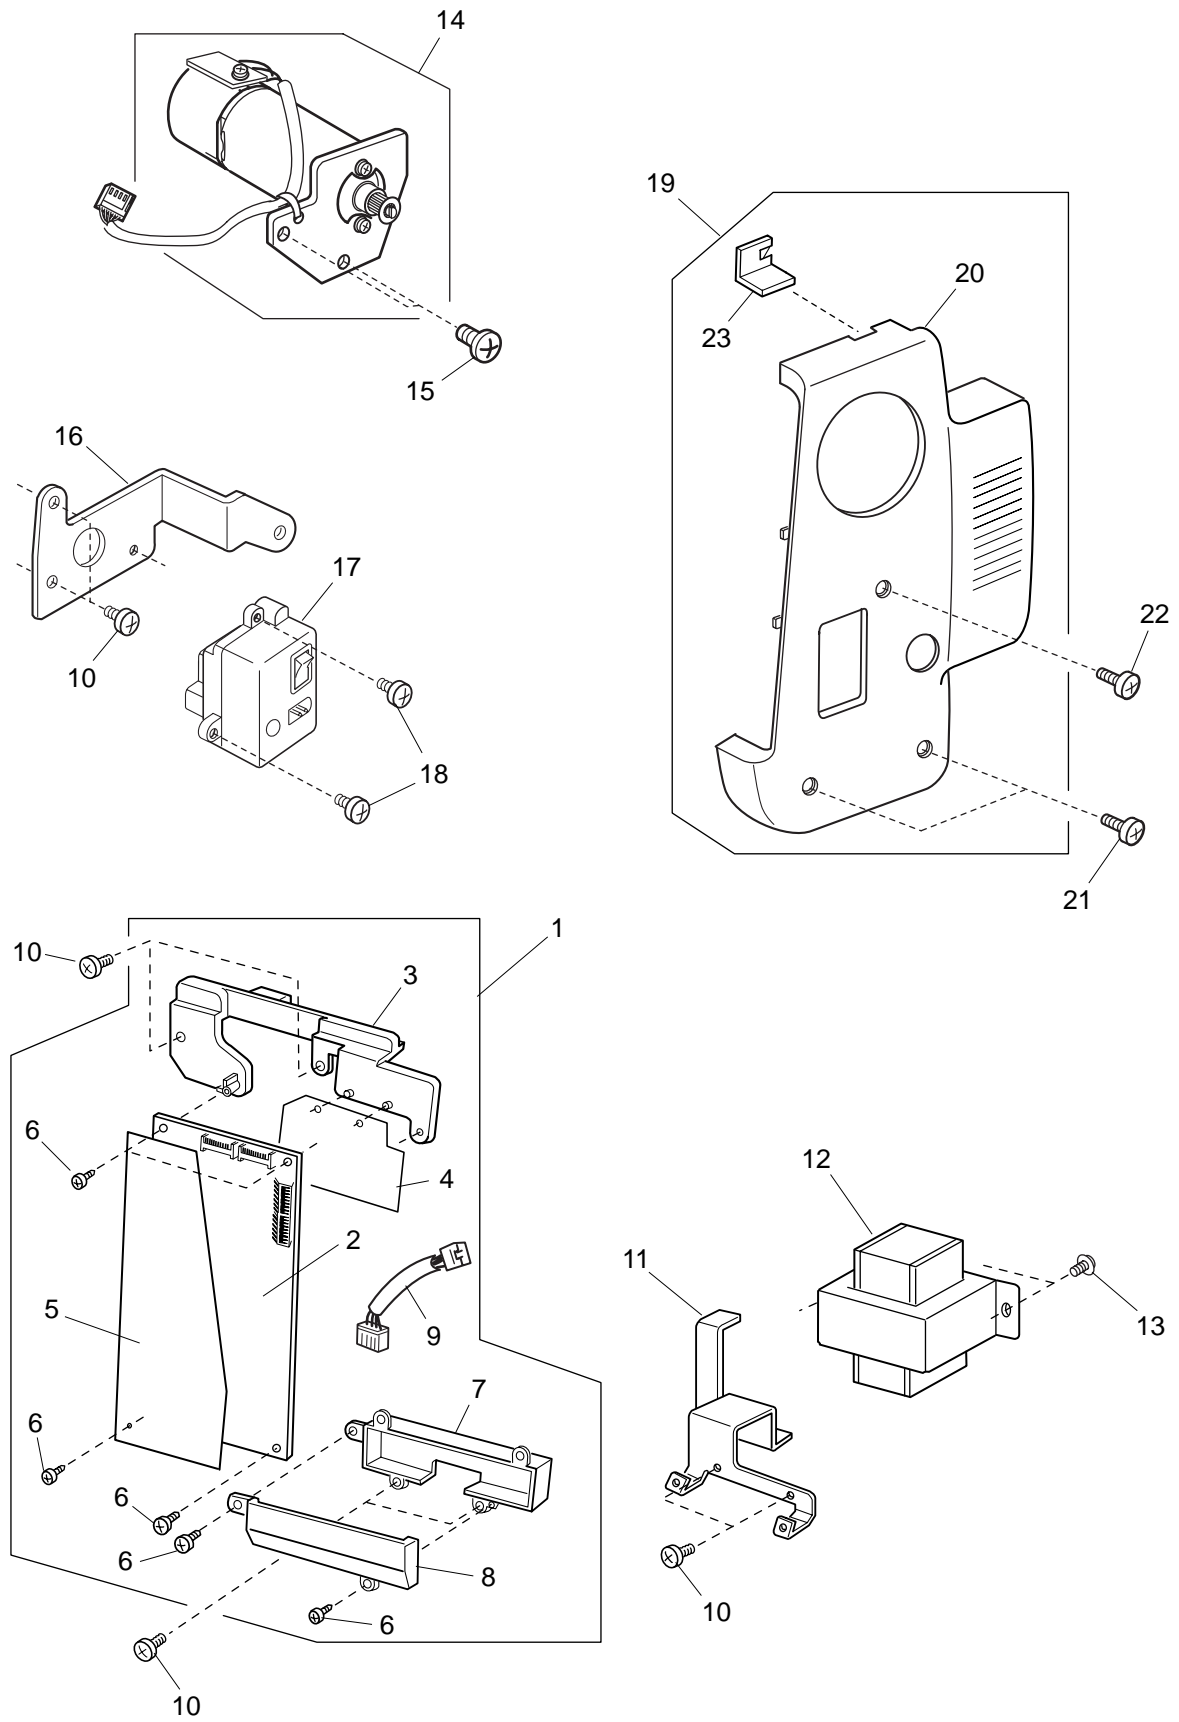

Parts List

MODEL 7300

Parts List

MODEL 7300

KEY NO.	PARTS NO.	DESCRIPTION
1	846648965	Circuit board A (unit)
2	846552503	Circuit board A (unit)
3	846181002	Set plate
4	846182003	Insulation paper (1)
5	846183004	Insulation paper (2)
6	000120203	Tapping screw 3 x 8 (B)
7	846184005	Circuit board case
8	846185006	Lid
9	846521008	Cord (unit)
10	000081005	Setscrew 4 x 8
11	846203001	Supporter
12	846512006	Transformer
13	000115205	Setscrew 4 x 6
14	846649003	Motor (unit)
15	000115607	TP screw
16	846201009	Set plate
17	845504208	Machine socket (unit)
18	000103509	Setscrew 4 x 10
19	846670003	Belt cover (unit)
20	846024110	Belt cover
21	000170507	Setscrew 4 x 12
22	000101426	Setscrew 4 x 6
23	840602006	Thread cutter (unit)