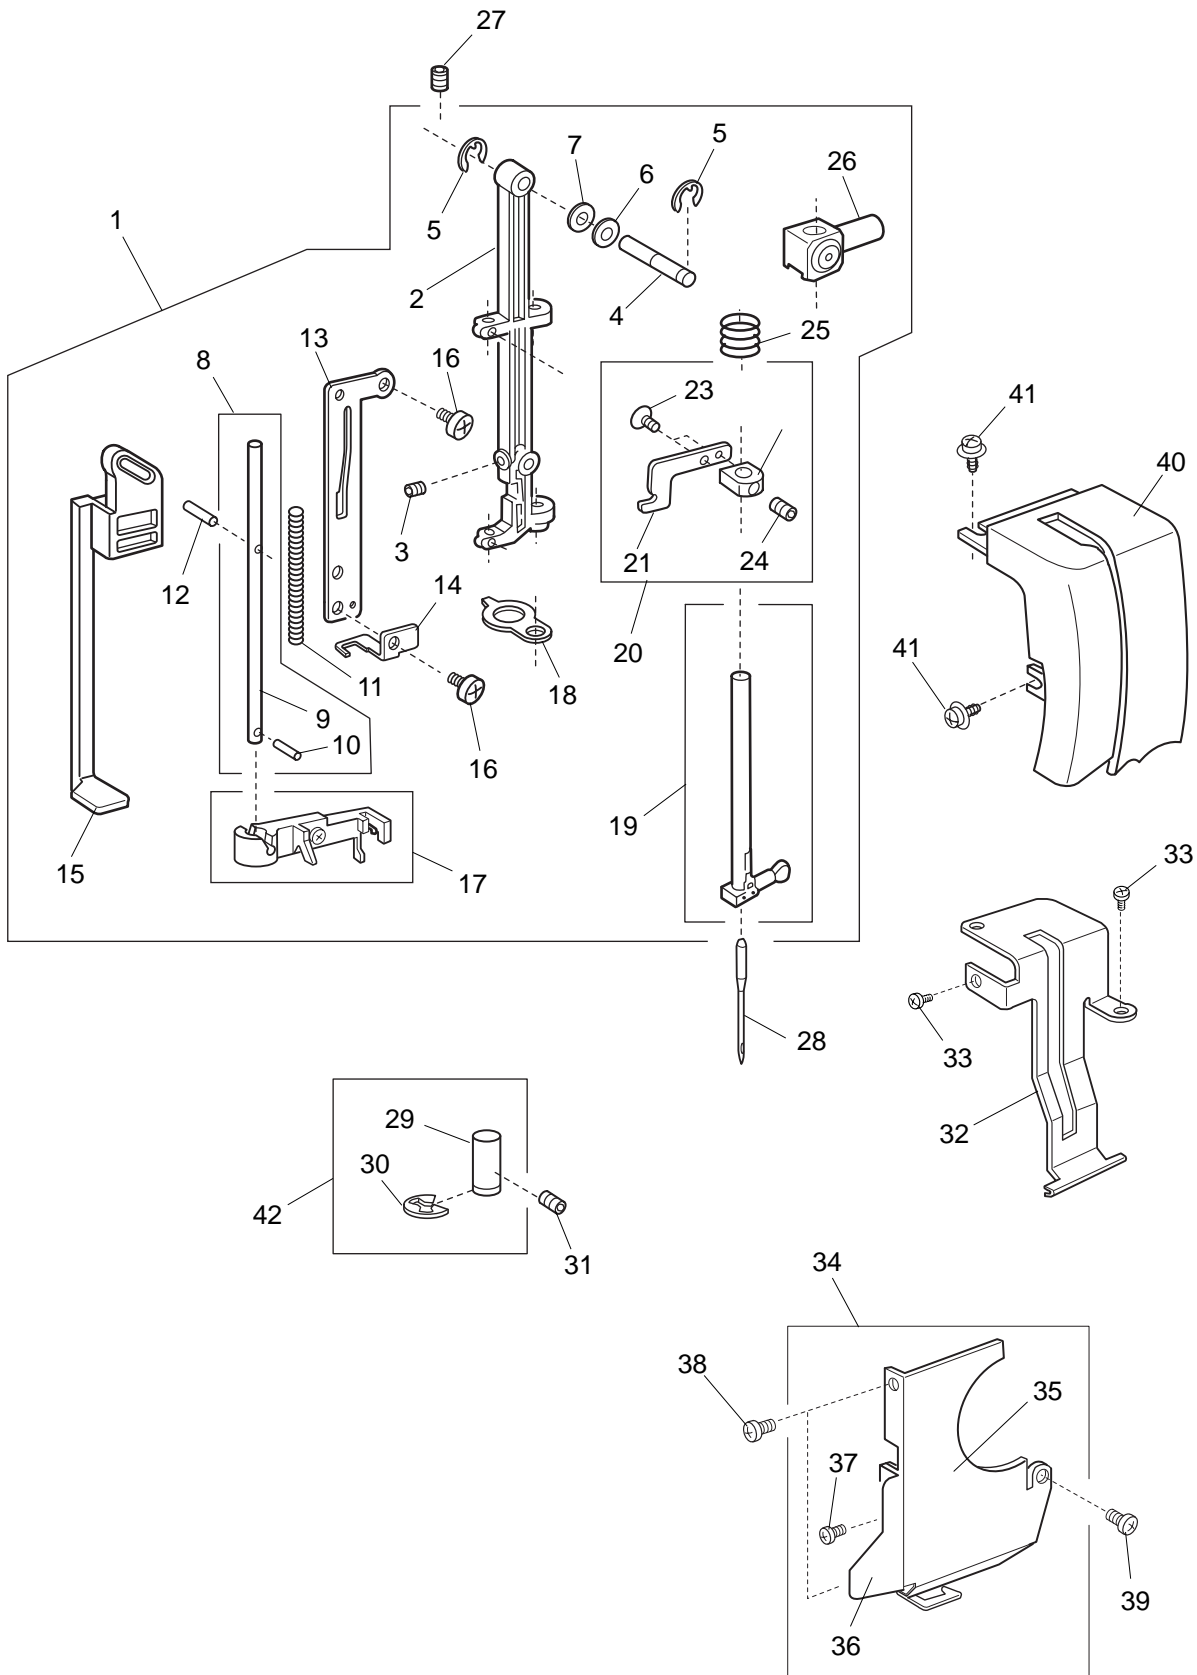

Parts List

MODEL 7300

Parts List

MODEL 7300

KEY NO.	PARTS NO.	DESCRIPTION
1	846611408	Needle bar supporter (unit)
2	846047005	Needle bar supporter
3	000111902	Hexagonal socket screw 3 x 4
4	735144006	Needle bar supporter pin
5	000002507	Snap ring E-4
6	000070609	Washer 6
7	673022002	Spring washer
8	846612007	Needle threader shaft (unit)
9	846048006	Needle threader shaft
10	000003508	Spring pin 2 x 8
11	840035002	Spring
12	000125105	Pin
13	840033000	Guide plate
14	840037004	Supporter
15	840034001	Needle threader lever
16	000078319	Setscrew 3 x 6
17	846588003	Needle threader plate (unit)
18	829027006	Guide plate
19	846613008	Needle bar (unit)
20	846614009	Threader positioning plate (unit)
21	846196000	Threader positioning plate
22	734102009	Threader set plate
23	000097602	Setscrew 2 x 4
24	000111902	Hexagonal socket screw 3 x 4
25	846190004	Spring
26	846515009	Needle bar connecting stud (unit)
27	000111201	Hexagonal socket screw 4 x 4
28	102408089	Needle HA x 1 # 14
29	827083004	Supporter guide plate pin
30	000002105	Snap ring E-3
31	000216805	Hexagonal socket screw 3 x 3
32	846049007	Thread guide
33	000101404	Setscrew 4 x 6
34	846644008	Thread guide (unit)
35	846050001	Thread guide
36	846207005	Face plate guide
37	000101105	Setscrew 3 x 4
38	000081119	Setscrew 4 x 6
39	000078342	Setscrew 3 x 6
40	846051105	Cover
41	000115607	TP screw 4 x 8
42	842625001	Supporter guide pin (unit)