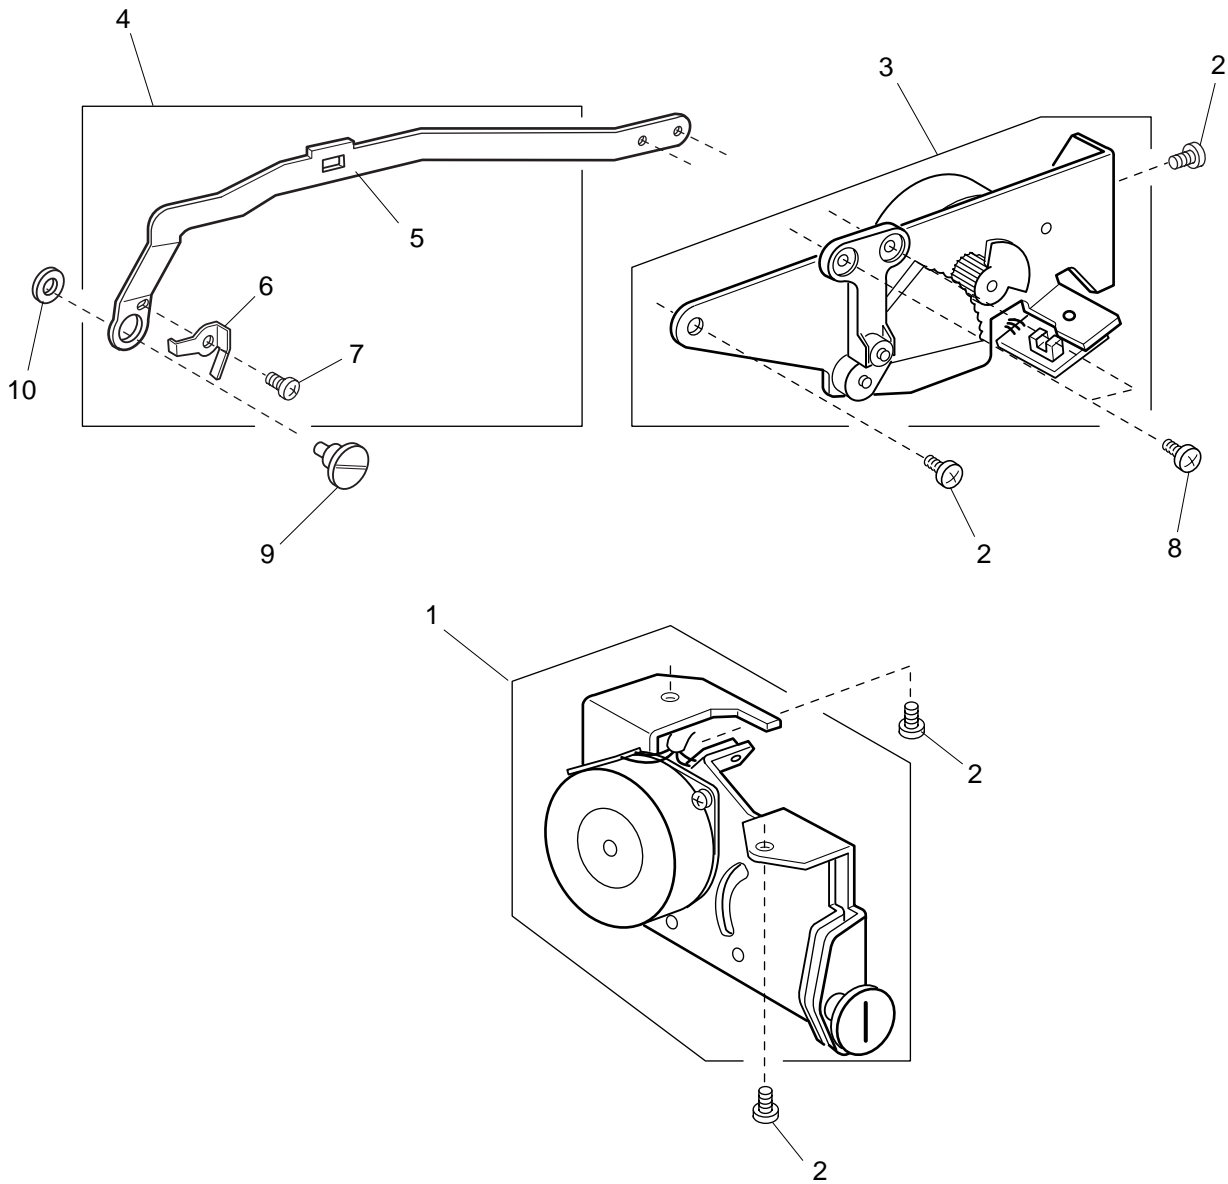

Parts List

MODEL 7300

Parts List

MODEL 7300

KEY NO.	PARTS NO.	DESCRIPTION
1	846635006	Stepping motor unit (feed)
2	000081005	Setscrew 4 x 8
3	846637008	Stepping motor unit (zigzag)
4	846639000	Zigzag rod (unit)
5	846137003	Zigzag rod
6	827088009	Zigzag rod spring
7	820373003	Setscrew 2 x 3
8	000078319	Setscrew 3 x 6
9	678084007	ZZ rod eccentric pin
10	653037008	Eccentric pin washer

PREFISSO "J"