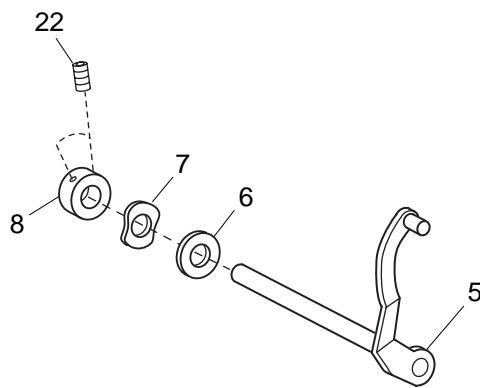

Parts List

MODEL 7300

Parts List

MODEL 7300

KEY NO.	PARTS NO.	DESCRIPTION
1	846585000	Lamp (unit)
2	767126001	Lamp reflecting plate
3	000101127	Setscrew 3 x 4
4	846346007	Lamp set plate
5	846357001	Upper feed adjusting arm
6	000036201	Thrust washer FT80
7	000116309	Washer 8
8	820166001	Lower shaft ring
9	846578000	Feed regulator base plate (unit)
10	846352006	Feed regulator base plate
11	846351005	Upper feed adjusting dial
12	000014007	Snap ring CS-4
13	846353007	Dial leaf
14	000101105	Setscrew 3 x 4
15	000081005	Setscrew 4 x 8
16	653006101	Cap
17	767128003	Lamp holder
18	501509806	Lamp socket (unit)
19	000225209	Setscrew 2.3 x 12 (B)
20	000053008	Cord binder
21	000026002	Wedge base lamp 12V. 5W
22	000111201	Hexagonal socket screw 4 x 4