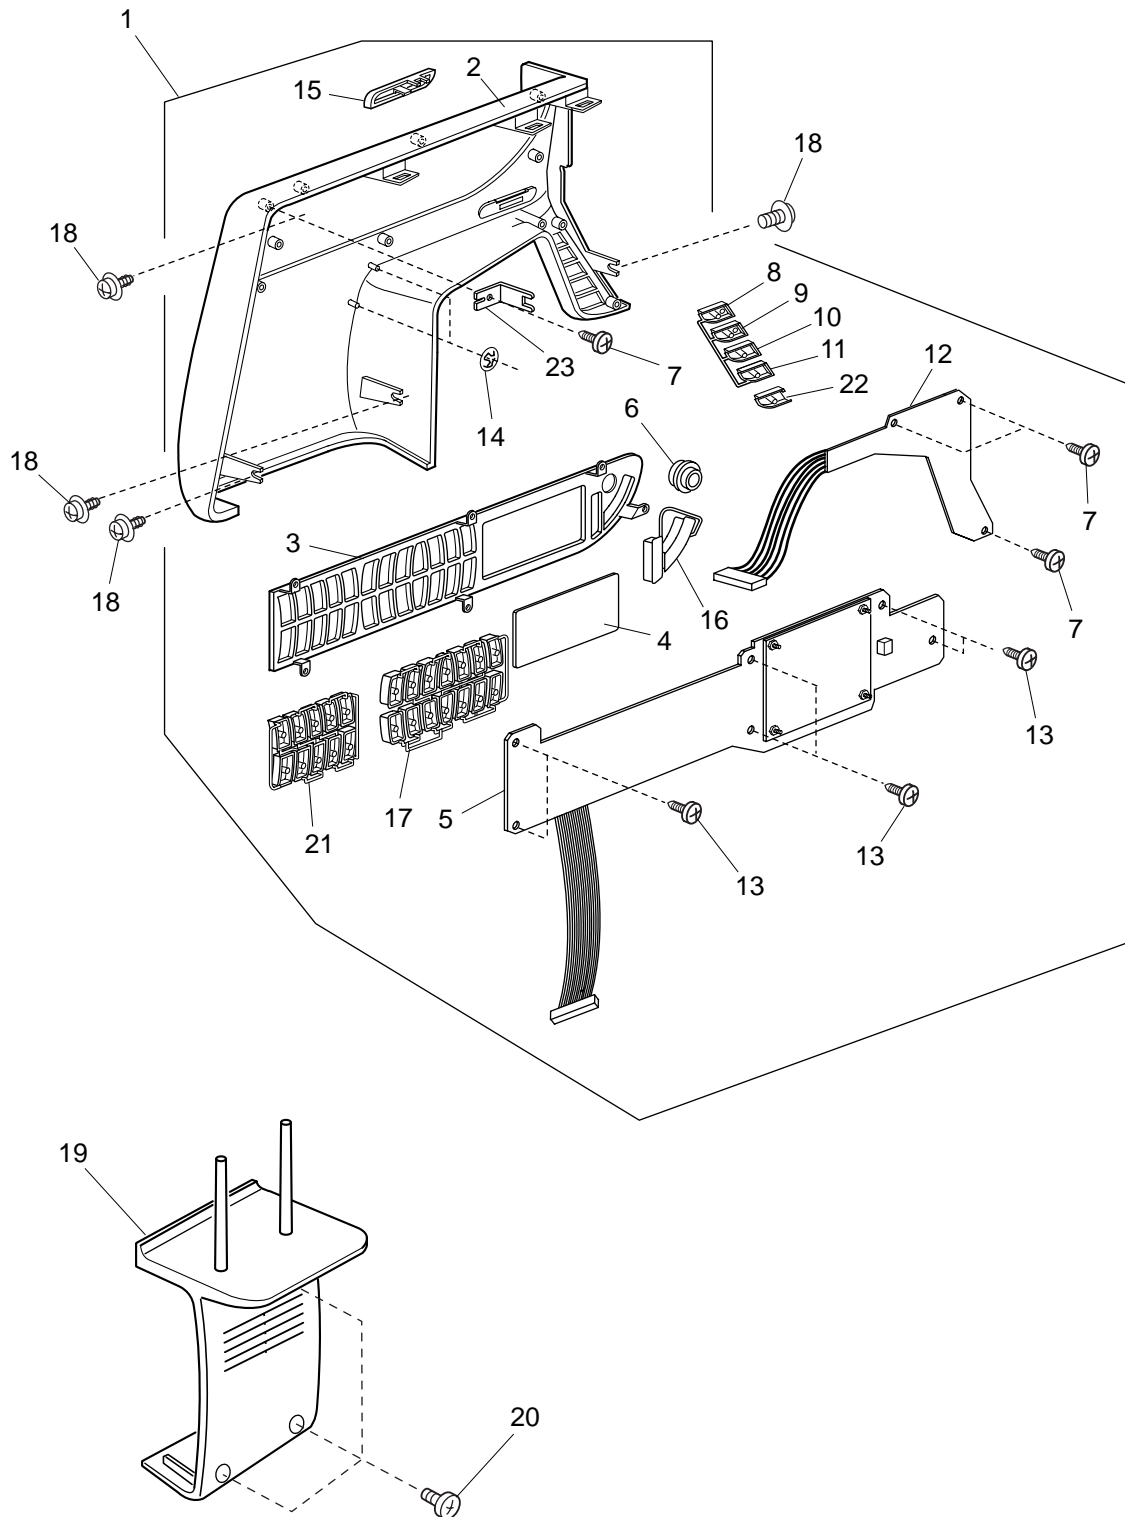

PARTS LIST

Parts List

MODEL 7300

Parts List

MODEL 7300

KEY NO.	PARTS NO.	DESCRIPTION
1	846665304	Front cover (unit)
2	846276407	Front cover
3	846277109	Keyboard panel
4	846395001	LCD window
5	846553009	Printed circuit board K (unit)
6	844066200	Screen brightness adjusting dial
7	000120203	Setscrew 3 x 8
8	846278122	Thread cutter button
9	846278111	Locking stitch button
10	846278029	Up/down needle position button
11	846278018	Reverse stitch button
12	846551007	Printed circuit board F (unit)
13	000161206	Setscrew 3 x 10 (B)
14	000014306	Snap ring CS-3
15	846282004	Speed control lever
16	846279101	Keyboard button (1)
17	846280105	Keyboard button (2)
18	000115205	Setscrew TP 4 x 6
19	846023005	Motor cover
20	000160515	Setscrew 4 x 12
21	846281106	Keyboard button (3)
22	846283108	Start/stop button
23	846290005	Front cover setting plate