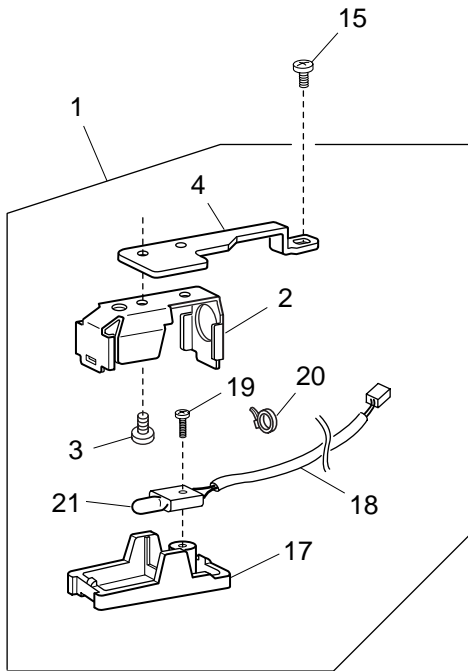

Parts List

MODEL 7300

Parts List

MODEL 7300

KEY NO.	PARTS NO.	DESCRIPTION
1	846585000	Lamp (unit)
2	767126001	Lamp reflecting plate
3	000101127	Setscrew 3 x 4
4	846346007	Lamp set plate
5	846357001	Upper feed adjusting arm
6	000036201	Thrust washer FT80
7	000116309	Washer 8
8	820166001	Lower shaft ring
9	846578000	Feed regulator base plate (unit)
10	846352006	Feed regulator base plate
11	846351005	Upper feed adjusting dial
12	000014007	Snap ring CS-4
13	846353007	Dial leaf
14	000101105	Setscrew 3 x 4
15	000081005	Setscrew 4 x 8
16	653006101	Cap
17	767128003	Lamp holder
18	501509806	Lamp socket (unit)
19	000225209	Setscrew 2.3 x 12 (B)
20	000053008	Cord binder
21	000026002	Wedge base lamp 12V. 5W
22	000111201	Hexagonal socket screw 4 x 4