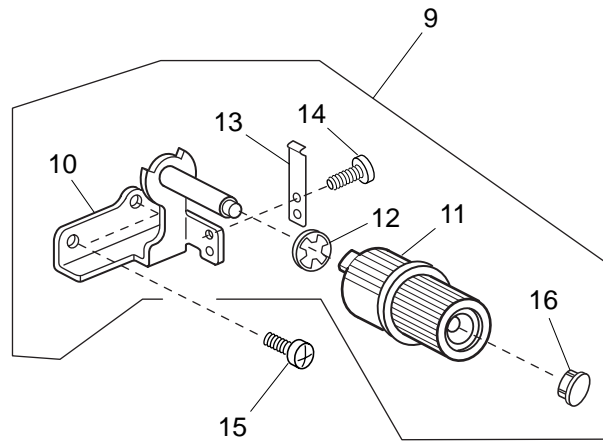

Parts List

MODEL 7300

Parts List

MODEL 7300

KEY NO.	PARTS NO.	DESCRIPTION
1	846585000	Lamp (unit)
2	767126001	Lamp reflecting plate
3	000101127	Setscrew 3 x 4
4	846346007	Lamp set plate
5	846357001	Upper feed adjusting arm
6	000036201	Thrust washer FT80
7	000116309	Washer 8
8	820166001	Lower shaft ring
9	846578000	Feed regulator base plate (unit)
10	846352006	Feed regulator base plate
11	846351005	Upper feed adjusting dial
12	000014007	Snap ring CS-4
13	846353007	Dial leaf
14	000101105	Setscrew 3 x 4
15	000081005	Setscrew 4 x 8
16	653006101	Cap
17	767128003	Lamp holder
18	501509806	Lamp socket (unit)
19	000225209	Setscrew 2.3 x 12 (B)
20	000053008	Cord binder
21	000026002	Wedge base lamp 12V. 5W
22	000111201	Hexagonal socket screw 4 x 4