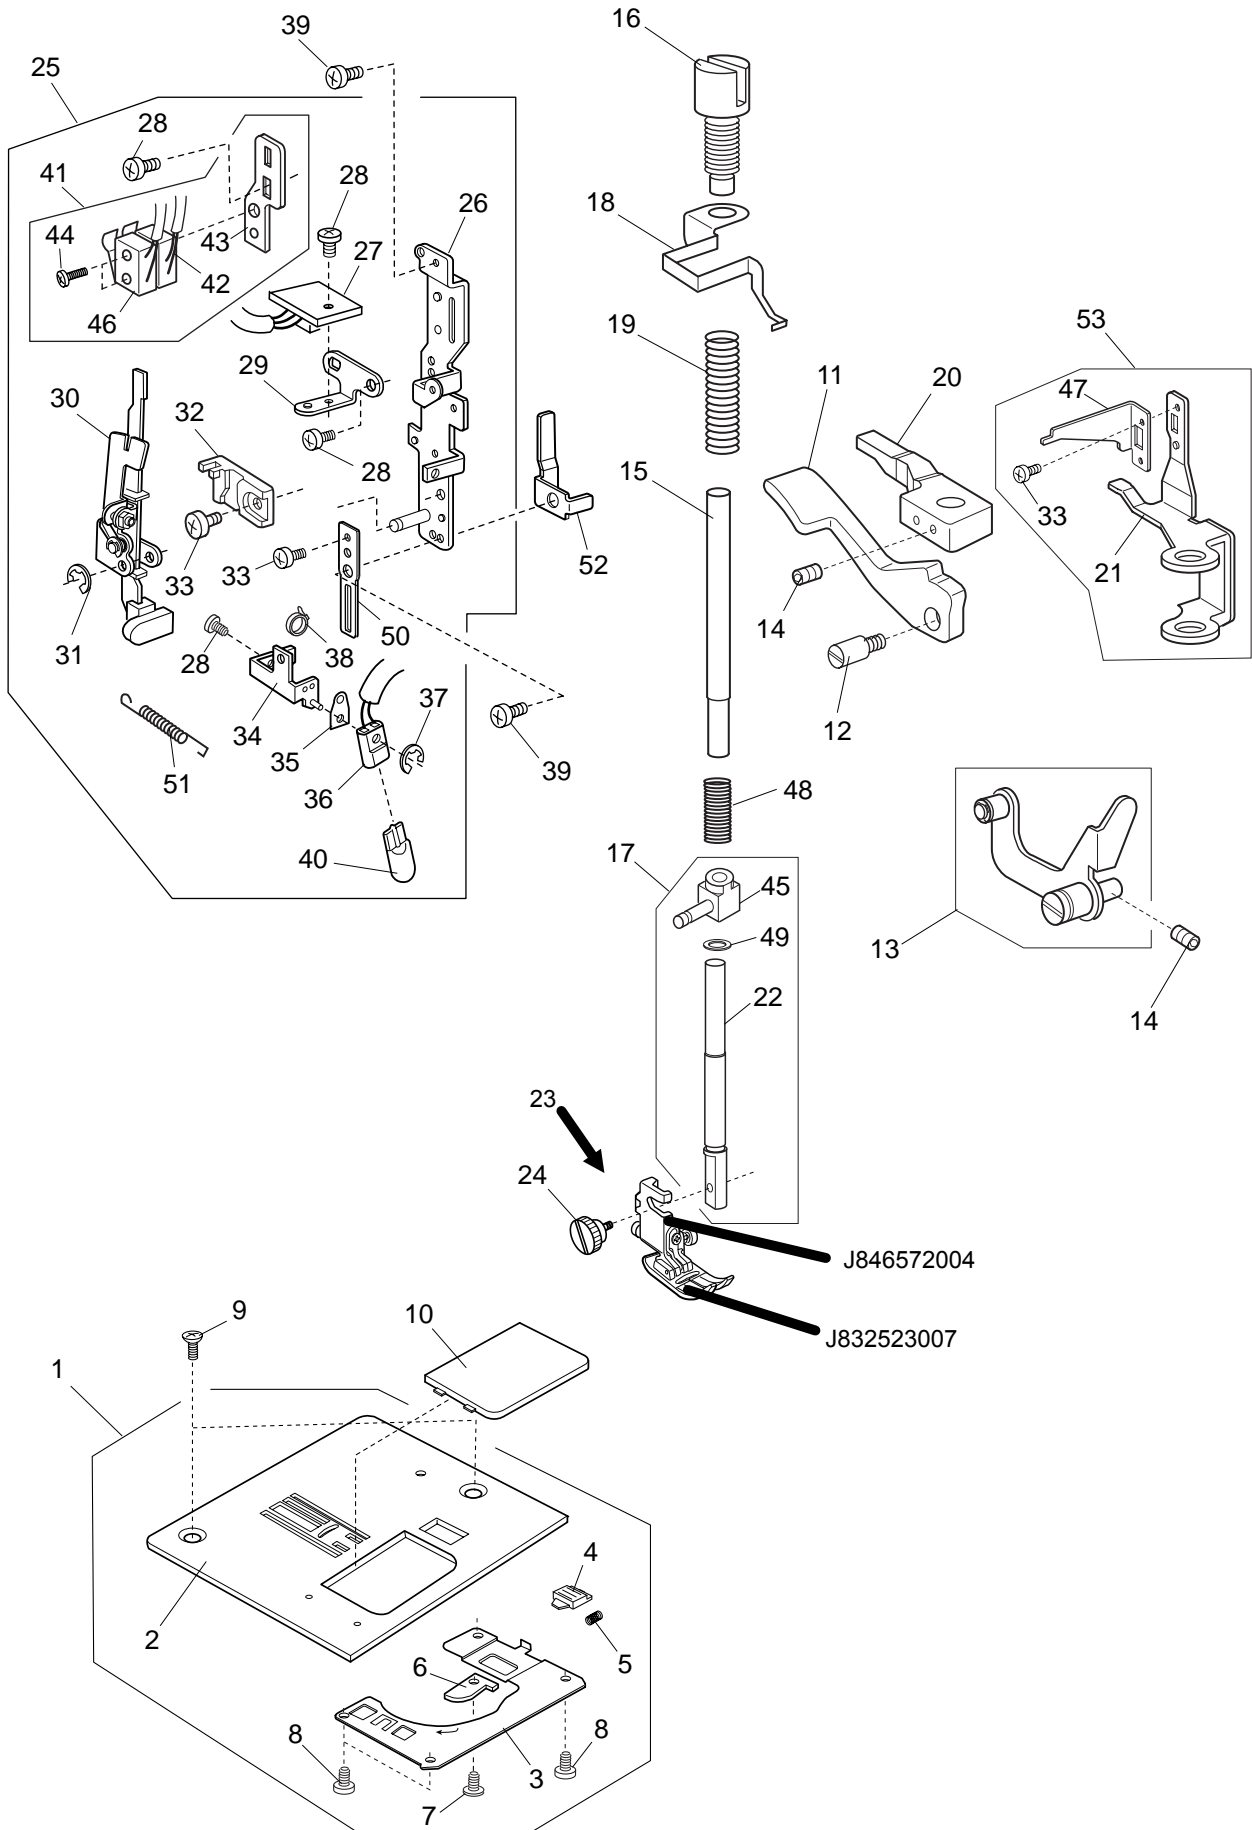

Parts List

MODEL 7300

Parts List

MODEL 7300

KEY NO.	PARTS NO.	DESCRIPTION
1	846676102	Needle plate (unit)
2	846300009	Needle plate
3	846030005	Supporter
4	825016000	Hook cover release button
5	825017001	Spring
6	846222109	Supporter
7	000097613	Setscrew
8	820374004	Setscrew 2 x 2.3
9	502213009	Setscrew
10	846271103	Hook cover plate
11	846390006	Presser foot lifter
12	846333001	Hinge screw
13	846608000	Tension release lever (unit)
14	000111201	Hexagonal socket screw 4x4
15	846362009	Presser bar
16	846042103	Adjusting screw
17	846659006	Presser bar (unit)
18	846041102	Pressure indicator
19	846340001	Spring
20	846330008	Presser bar supporter
21	846332000	Presser foot lifter
22	846361008	Presser bar
23	846573005	Piedino CPL ZigZag
24	846380003	Thumbscrew
25	846679301	Front plate (unit)
26	846299004	Front plate
27	852502703	Circuit board G1 (unit)
28	000101105	Setscrew 3 x 4
29	846044002	Sensor set plate
30	843625107	Buttonhole lever (unit)
31	000002105	Snap ring E-3
32	830057010	Buttonhole lever guide
33	000103808	Setscrew 3 x 5
34	846045003	Lamp set plate
35	846226000	Spring
36	846583008	Lamp socket (unit)
37	000002301	Snap ring E-2
38	000053008	Cord binder
39	000081005	Setscrew 4 x 8
40	000026002	Lamp (12V. 5W)
41	846582007	Switch (unit)
42	660518402	Switch (unit)
43	846345006	Set plate
44	000166304	Setscrew 2 x14
45	846322007	Upper and lower feed connecting block
46	846513203	Switch (unit)
47	846344005	Presser foot lifter switch plate
48	846366003	Support spring
49	846369006	Washer
50	846371001	Bobbin holder stopper
51	846240000	Needle bar supporter spring
52	846385008	Cushion
53	846658005	Presser foot lifter (unit)