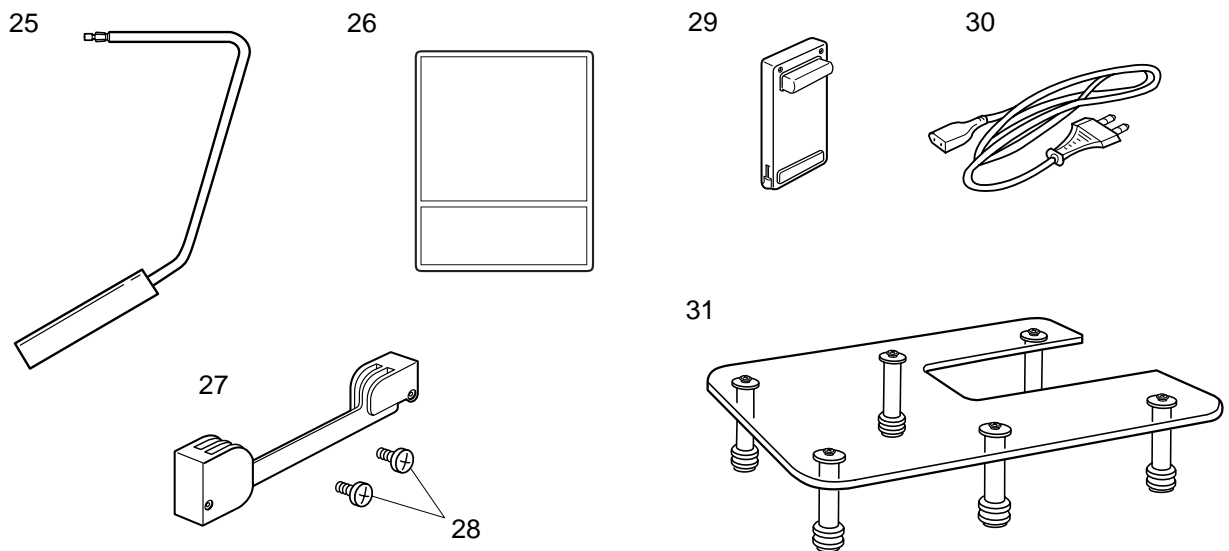

Parts List

MODEL 7300

Parts List

MODEL 7300

KEY NO.	PARTS NO.	DESCRIPTION
1	846648965	Circuit board A (unit)
2	846552503	Circuit board A (unit)
3	846181002	Set plate
4	846182003	Insulation paper (1)
5	846183004	Insulation paper (2)
6	000120203	Tapping screw 3 x 8 (B)
7	846184005	Circuit board case
8	846185006	Lid
9	846521008	Cord (unit)
10	000081005	Setscrew 4 x 8
11	846203001	Supporter
12	846512006	Transformer
13	000115205	Setscrew 4 x 6
14	846649003	Motor (unit)
15	000115607	TP screw
16	846201009	Set plate
17	845504208	Machine socket (unit)
18	000103509	Setscrew 4 x 10
19	846670003	Belt cover (unit)
20	846024110	Belt cover
21	000170507	Setscrew 4 x 12
22	000101426	Setscrew 4 x 6
23	840602006	Thread cutter (unit)

Parts List

MODEL 7300

Parts List

MODEL 7300

KEY NO.	PARTS NO.	DESCRIPTION
1	846870108	Accessories (unit)
2	822801001	C: Overlock foot
3	820809014	D: Hemmer foot
4	829801002	E: Zipper foot
5	822804118	F: Satin stitch foot
6	820817015	G: Blind hem foot
7	820819006	H: Multi-cord foot
8	820801016	B: Buttonhole foot (4-step)
9	832427103	F-2: Open toe satin stitch foot
10	200282004	Scant 1/4" foot
11	830856109	P-2: Open toe embroidery/darning foot
12	753801015	R: Automatic buttonhole foot
13	647808009	Seam ripper
14	102261103	Bobbins (5 total, 1 in machine)
15	820827007	Set of needles
16	820832005	Screwdriver
17	653802002	Screw key
18	802424004	Lint brush
19	822020503	Large spool holders (2)
20	822019509	Small spool holders (2)
21	846570002	Open toe walking foot
22	802422002	Quilt guide
23	846833109	Straight stitch needle plate
24	846856005	Accessory box
25	846811008	Knee lifter
26	846666202	Stitch chart panel (unit)
27	846285007	Stitch chart base
28	000163600	Setscrew 3 x 8
29	043271133	Foot control
30	830335004	Power supply cord
31	489709209	Quilt table