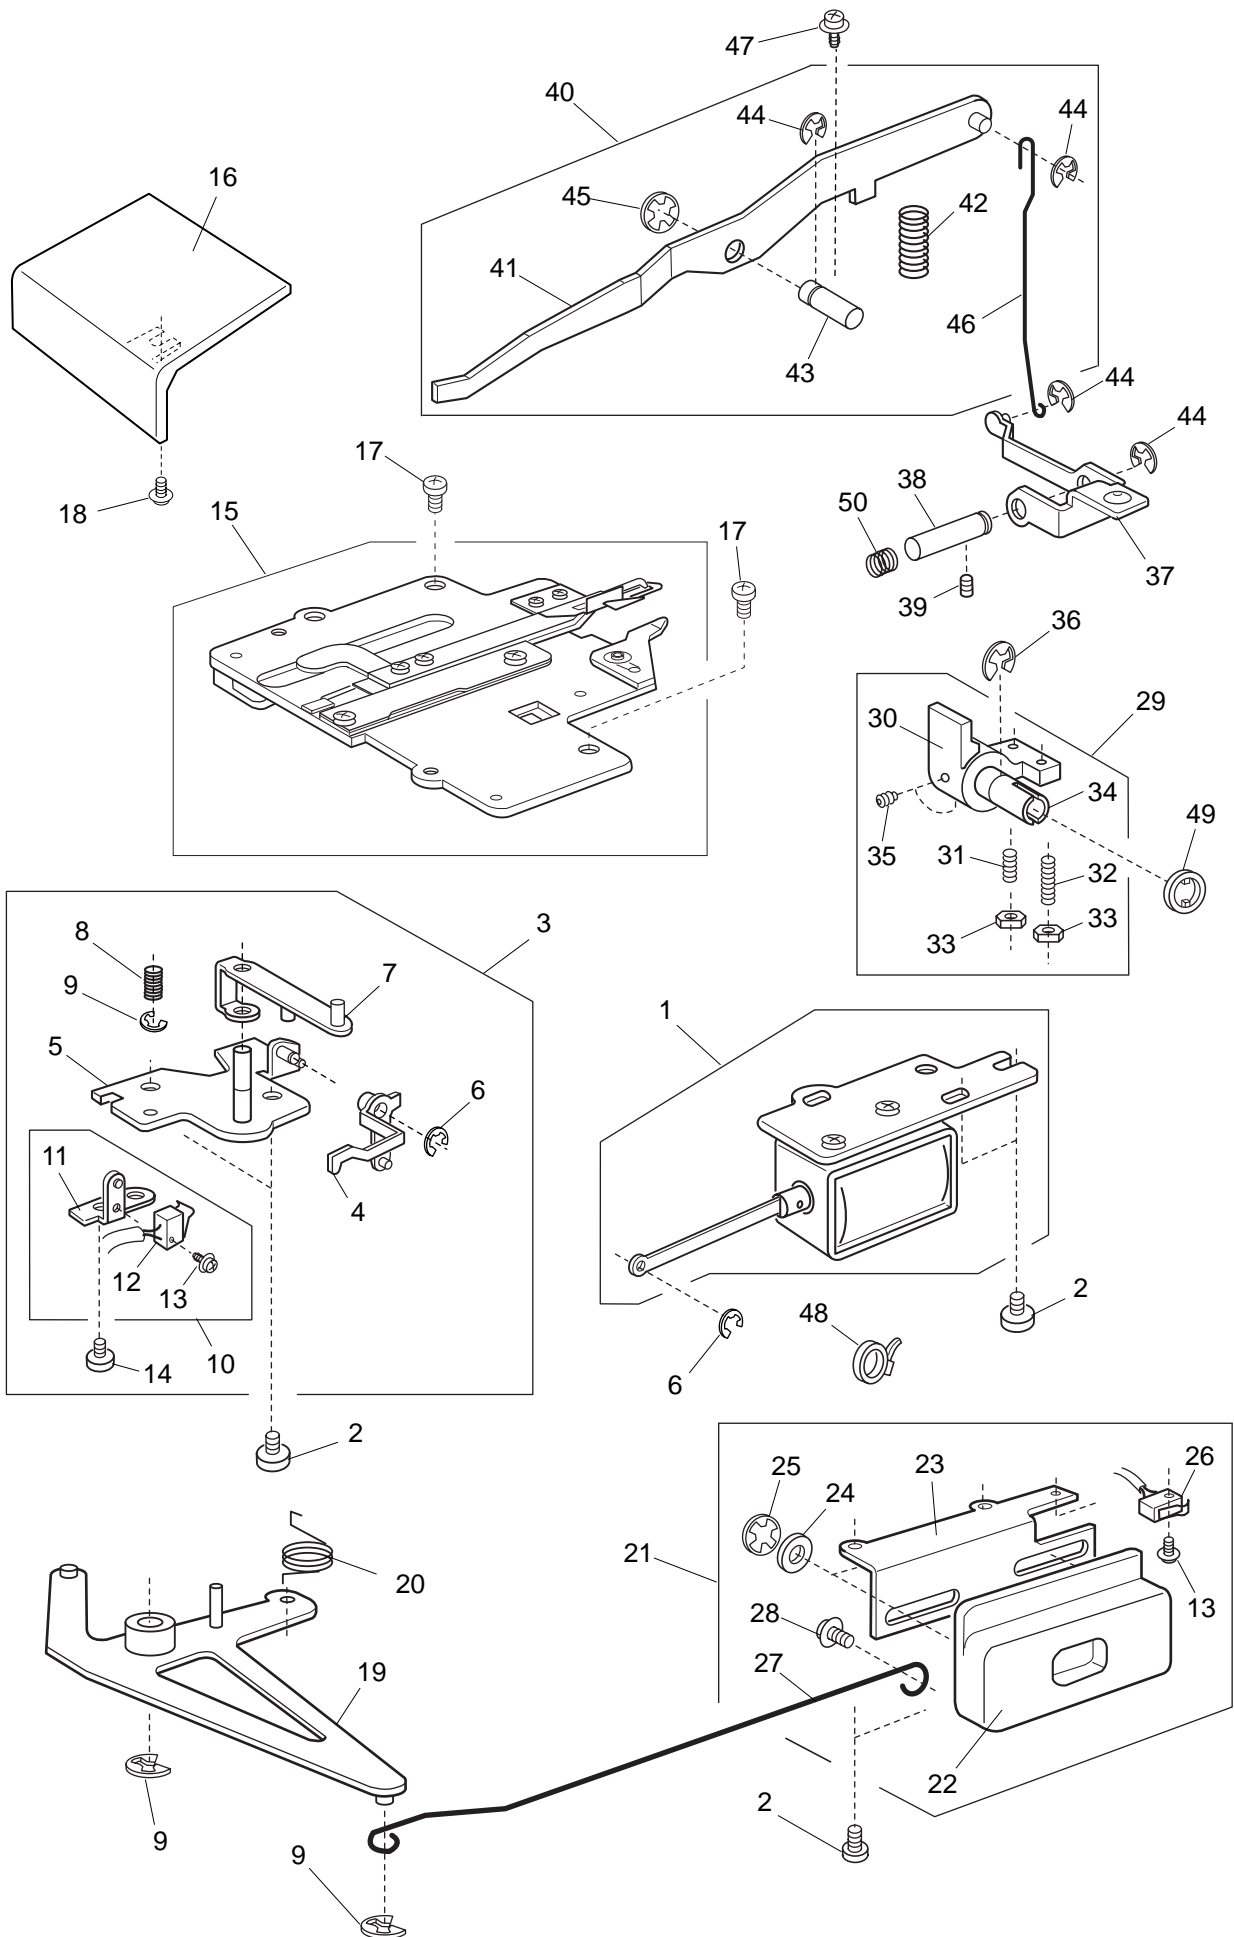

Parts List

MODEL 7300

Parts List

MODEL 7300

KEY NO.	PARTS NO.	DESCRIPTION
1	846586001	Solenoid (unit)
2	000081005	Setscrew 4 x 8
3	846641108	Link (unit)
4	846139005	Link
5	846147006	Supporter
6	000002105	Snap ring E-3
7	846233000	Arm
8	846154006	Spring
9	000002507	Snap ring E-4
10	846642109	Sensor (unit)
11	846158000	Sensor base
12	846513306	Switch (unit)
13	000115308	Setscrew TP 2 x 8
14	000101105	Setscrew 3 x 4
15	846643100	Auto thread cutter (unit)
16	846195009	Cover
17	000101404	Setscrew 4 x 6
18	000115205	Setscrew TP 4 x 6
19	846026008	Drop feed lever
20	846214005	Spring
21	846645009	Drop feed knob (unit)
22	846027009	Drop feed knob
23	846211002	Drop feed knob base
24	000072003	Plain washer 5
25	000013903	Snap ring CS-5
26	660518505	Switch (unit)
27	846028000	Rod
28	000109309	TP screw
29	846646206	Knee lifter (unit)
30	846167105	Knee lifter
31	000178505	Hexagonal socket screw 5 x 25
32	000179104	Hexagonal socket screw 5 x 30
33	000061412	Hexagonal nut 5-3-8
34	846166104	Knee lifter shaft
35	000111706	Hexagonal socket screw 5 x 8
36	000002208	Snap ring E-9
37	846338006	Knee lifter lever
38	767059002	Lever shaft
39	000111201	Hexagonal socket screw 4 x 4
40	846581006	Knee lifter lever (unit)
41	846336004	Knee lifter lever
42	846173001	Spring
43	767062008	Knee lifter shaft
44	000001609	Snap ring 5
45	000013800	Snap ring CS-6
46	846337005	Rod
47	000115700	TP screw 4 x 10
48	000053101	Cord binder
49	846297002	Stopper
50	846339007	Spring