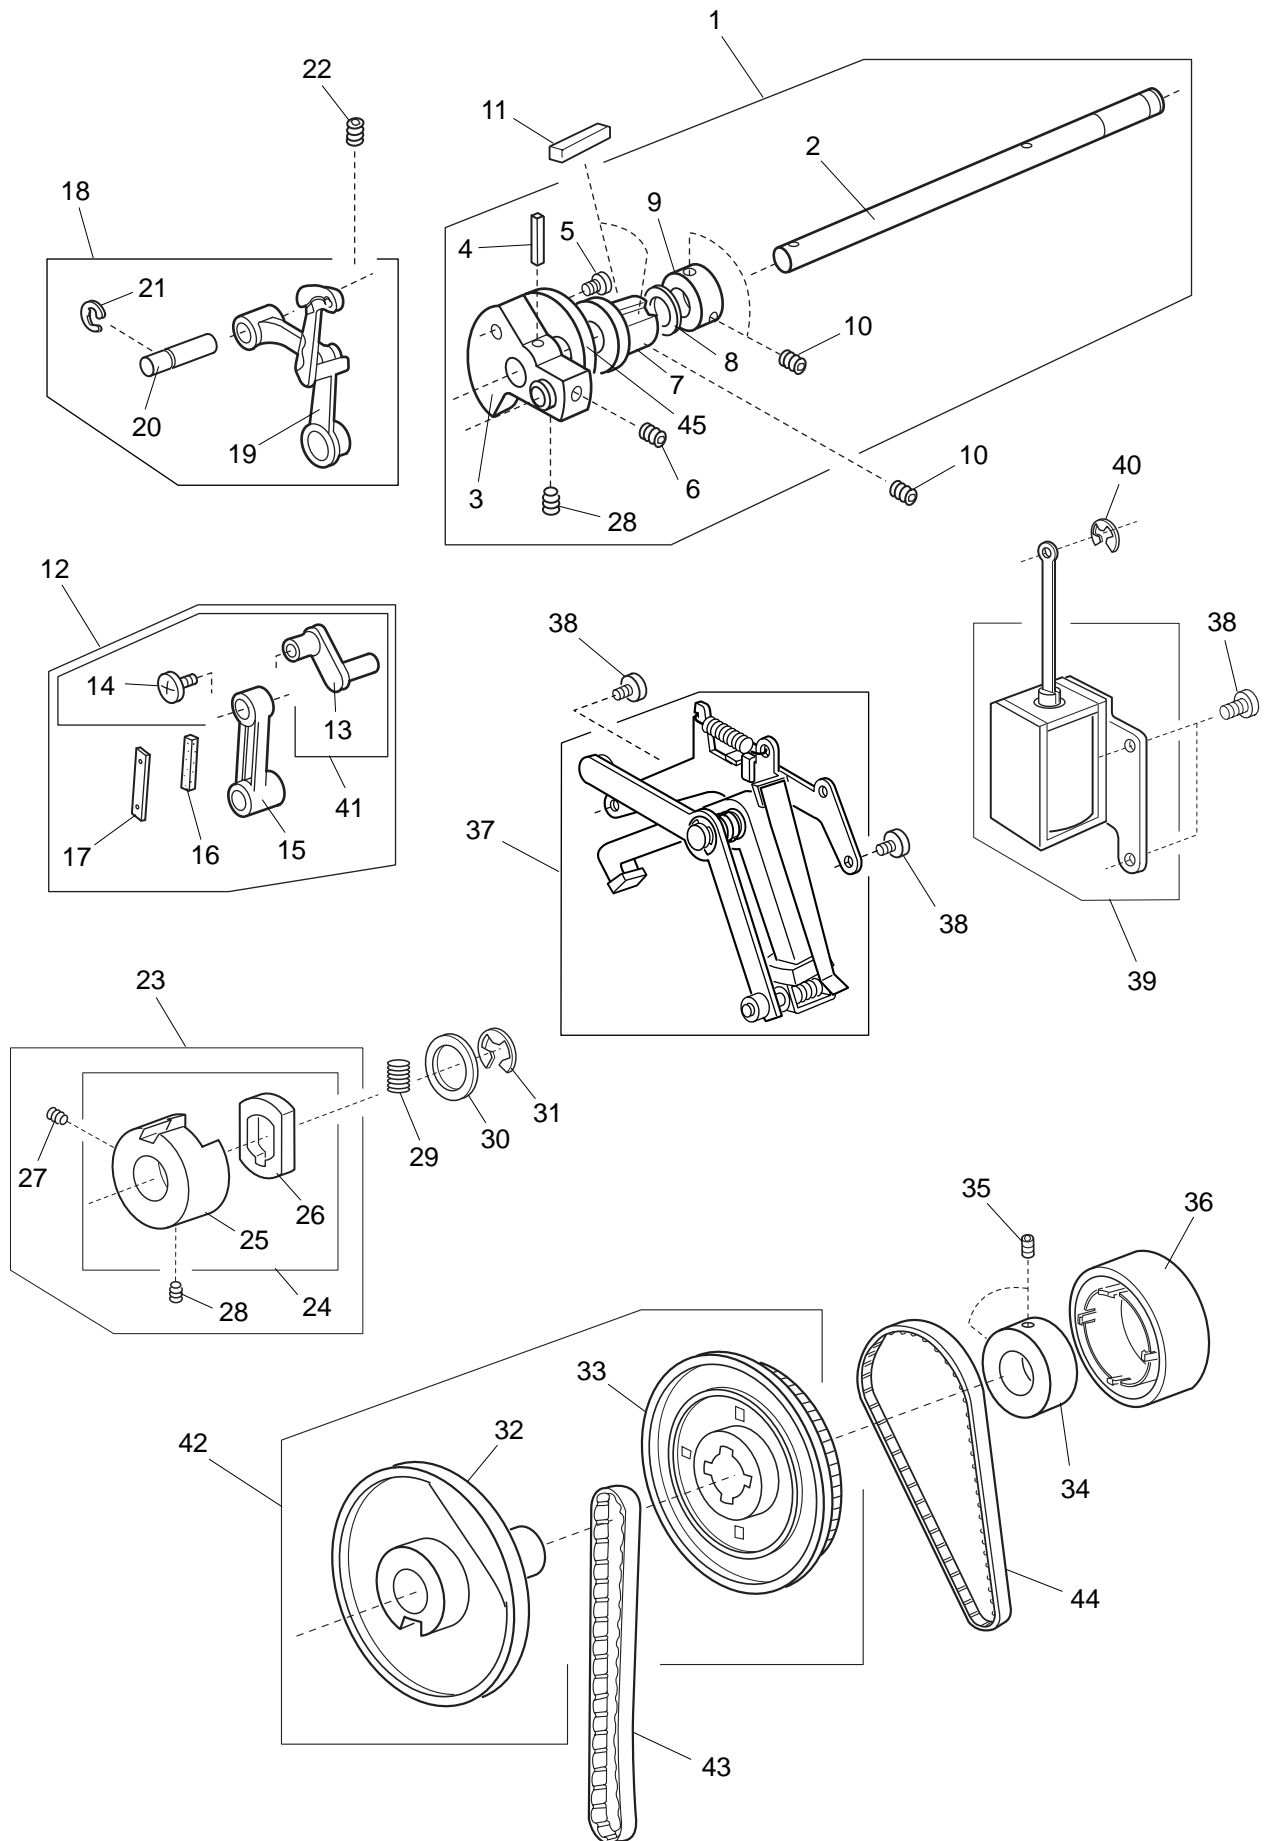

Parts List

MODEL 7300

Parts List

MODEL 7300

KEY NO.	PARTS NO.	DESCRIPTION
1	846671107	Upper shaft (unit)
2	846074001	Upper shaft
3	860007007	Thread take-up crank
4	000020707	Spring pin 4 x 20
5	000078319	Setscrew 3 x 6
6	000110901	Hexagonal socket screw 5 x 4
7	670079108	Bushing
8	000035901	Washer 13 x 0.5
9	658019009	Upper shaft ring
10	000111304	Hexagonal socket screw 5 x 5
11	731312005	Felt
12	846615000	Needle bar crank (unit)
13	652143005	Needle bar crank pin
14	647139002	Needle bar crank pin screw
15	650039001	Needle bar crank rod
16	650040005	Felt
17	650041006	Felt holding spring
18	846656003	Thread take-up lever (unit)
19	820511108	Thread take-up lever (unit)
20	502044007	Pin
21	000002806	Snap ring E-6
22	000111201	Hexagonal socket screw 4 x 4
23	846650007	Clutch base (unit)
24	846520007	Clutch base (unit)
25	846077004	Clutch base
26	846078005	Connecting piece
27	000177607	Hexagonal socket screw 5 x 8
28	000111706	Hexagonal socket screw 5 x 8
29	846079006	Spring
30	846191005	Washer
31	000030009	Snap ring E-10
32	846189000	Cam
33	846080000	Belt wheel
34	846082002	Ring
35	000111201	Hexagonal socket screw 4 x 4
36	846081104	Hand wheel
37	846621009	Clutch base plate (unit)
38	000081005	Setscrew 4 x 8
39	846623001	Solenoid unit
40	000002105	Snap ring E-3
41	652512009	Needle bar crank pin (unit)
42	846523000	Beltwheel (unit)
43	846098001	Timing belt
44	846188009	Timing belt
45	846314109	Upper feed lifting cam