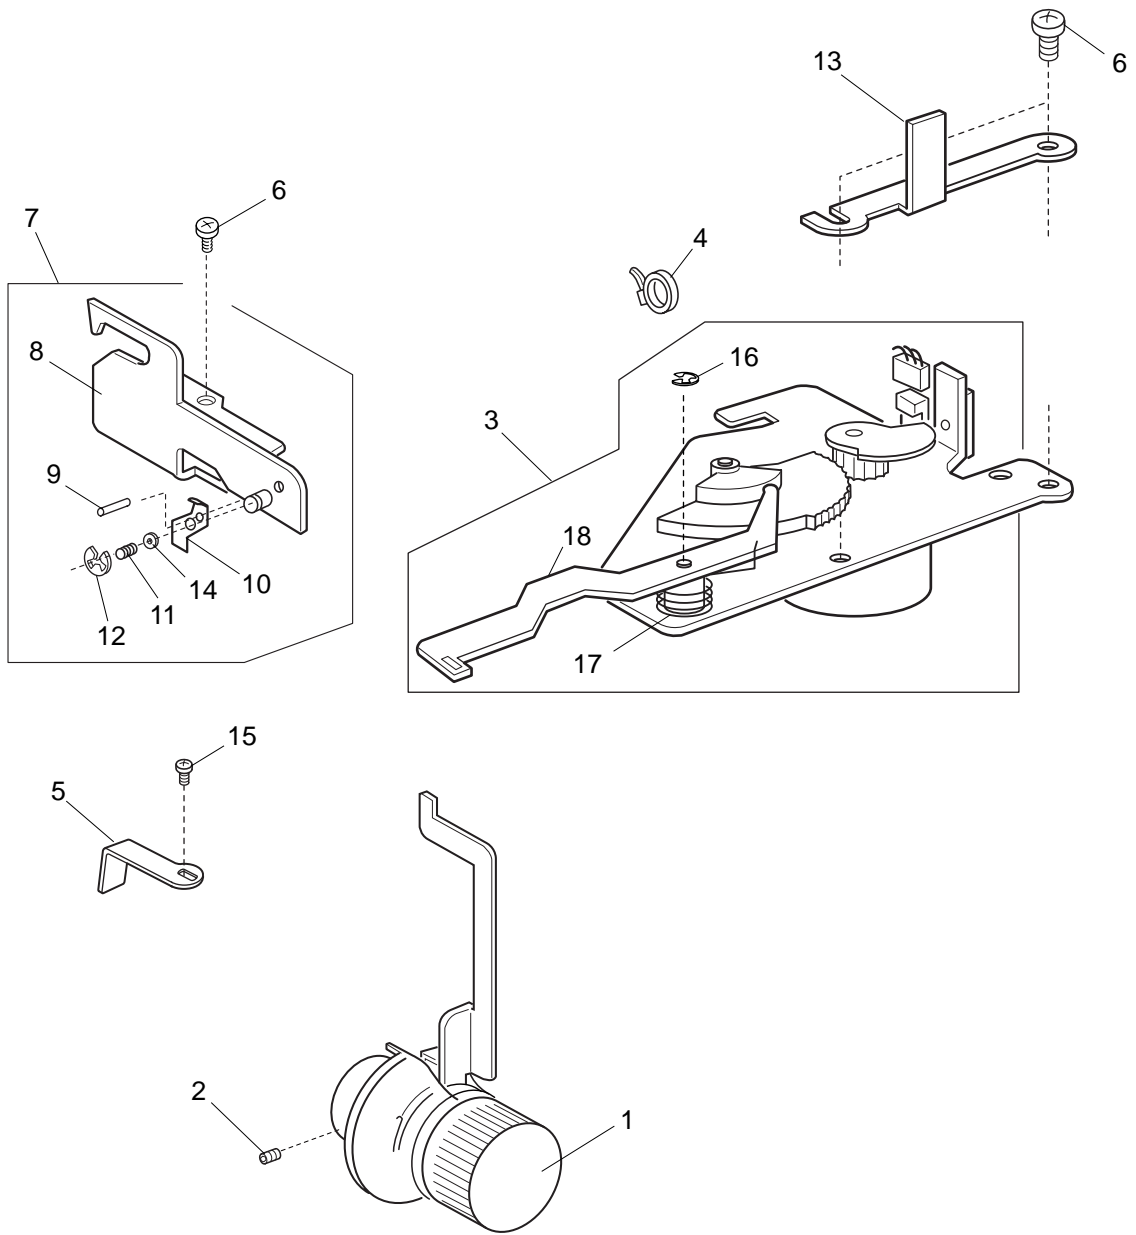

Parts List

MODEL 7300

Parts List

MODEL 7300

KEY NO.	PARTS NO.	DESCRIPTION
1	846516103	Tension (unit)
2	000111202	Hexagonal socket screw 4 x 4
3	846616001	Tension motor (unit)
4	000053008	Cord binder
5	846347008	Cord holder
6	000081005	Setscrew 4 x 8
7	846619004	Thread guide (unit)
8	846070007	Thread guide
9	000020109	Spring pin 2 x 8
10	846071008	Pretension board
11	825033003	Spring
12	000002301	Snap ring E-2
13	846229003	Front cover setting plate
14	825303007	Washer
15	000103705	Setscrew 4 x 5
16	000002507	Snap ring E-4
17	846067001	Thread tension release spring
18	846066000	Thread tension release arm