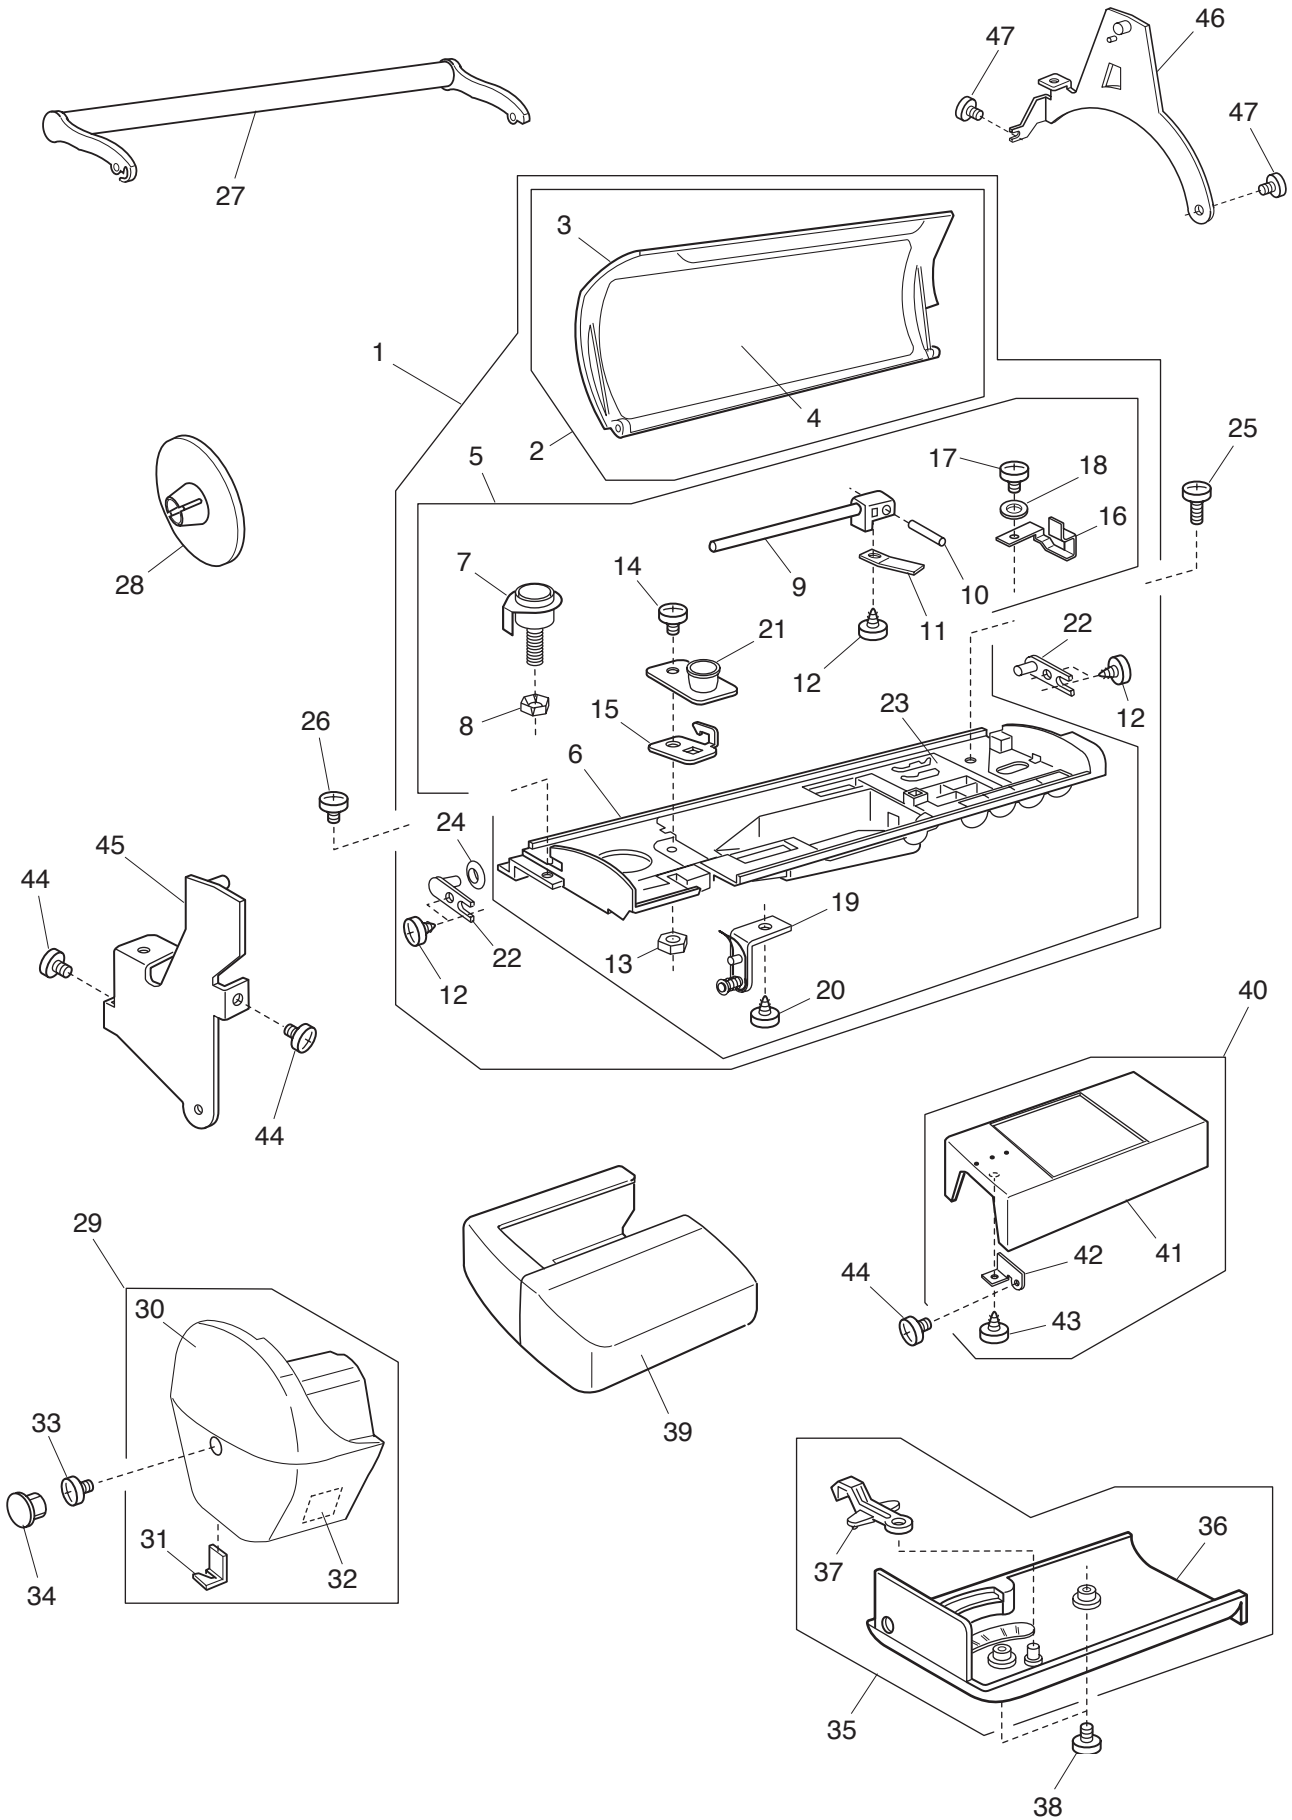

PARTS LIST

MODEL: 660

NECCHI

PARTS LIST

PARTS LIST

KEY NO.	PARTS NO.	DESCRIPTION
1	849624126	Top cover (unit)
2	849603129	Top cover (unit)
3	849015173	Top cover
4	849084003	Reference chart (1)
5	849604005	Top cover compartment (unit)
6	849017005	Top cover compartment
7	730501022	Thread guide (unit)
8	000160102	Adjustable locknut 4
9	822016609	Spool pin
10	822017002	Spool pin shaft
11	822018003	Spool pin spring
12	000107318	Set screw 3x8 (B)
13	000062701	Hexagonal nut
14	693093006	Flat screw
15	503144001	Bobbin winder stopper
16	840138006	Top cover thread guide
17	000078320	Setscrew 3x6
18	000070126	Plain washer 3
19	849611005	Thread guide plate (unit)
20	000161701	Setscrew 2.3x5 (B)
21	753502002	Top cover thread guide (unit)
22	506034006	Top cover hinge
23	849019007	Foot compartment
24	503169002	Curved washer
25	000080901	Setscrew 4x25
26	000078342	Setscrew 3x6
27	849020001	Carrying handle
28	822020503	Spool holder (Large)
29	849605006	Face plate (unit)
30	849023004	Face plate
31	840602006	Thread cutter (unit)
32	827099003	Reflector sticker
33	000101817	Setscrew 4x6
34	653006101	Cap
35	827602108	Bed cover (unit)
36	827004104	Bed cover
37	753005000	Drop feed lever
38	000101703	Setscrew 4x12
39	849503003	Extension table (unit)
40	659601100	Free arm cover (unit)
41	659001104	Free arm cover
42	756004008	Free arm cover set plate
43	000120203	Setscrew 3x8 (B)
44	000101404	Setscrew 4x6
45	849021002	Handle bracket (front)
46	849022003	Handle bracket (rear)
47	000081005	Setscrew 4x6