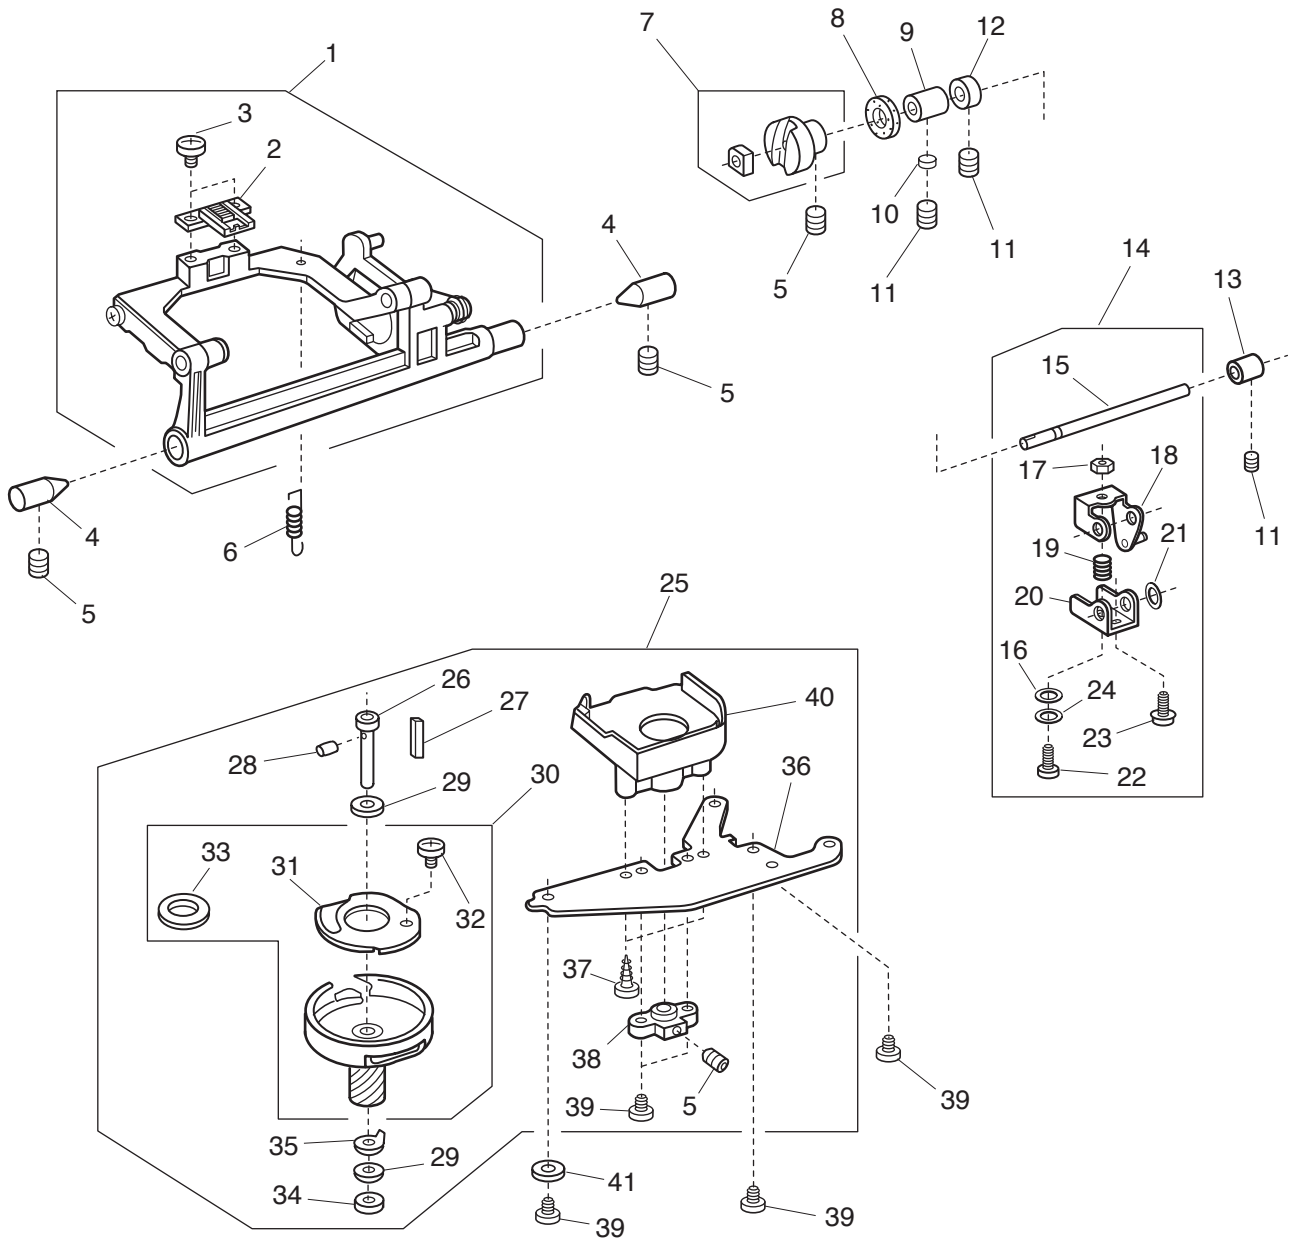

PARTS LIST

PARTS LIST

KEY NO.	PARTS NO.	DESCRIPTION
1	827615300	Feed shaft (unit)
2	840005003	Feed dog
3	000104005	Setscrew 3.5x8
4	738055008	Straight center pin
5	000111304	Hexagonal socket screw 5x5
6	650085002	Feed bar spring
7	625508008	Feed regulator (unit)
8	821311009	Felt
9	625144002	Feed shaft bushing (front)
10	650175000	Cushion
11	000111201	Hexagonal socket screw 4x4
12	820387000	Ring
13	650092002	Feed shaft bushing (rear)
14	840603306	Feed shaft (unit)
15	827042012	Feed shaft
16	000071013	Plain washer
17	000160102	Adjustable nut 4
18	825261002	Feed arm (2)
19	589040002	BH feed adjusting spring
20	827043105	Feed arm (1)
21	810207004	Spring washer
22	827086100	Feed arm screw
23	000115906	TP screw 3x12
24	000036407	Washer
25	827614033	Hook (unit)
26	820123006	Hook shaft
27	820124007	Oil wick (1)
28	820125008	Oil wick (2)
29	000038409	Washer
30	650623008	Hook race (unit)
31	627191000	Hook race bottom plate
32	820374004	Setscrew 2x2.3
33	627190010	Hook race magnet
34	625102008	Plain washer
35	627192001	Hook shaft washer
36	823106002	Hook bracket
37	000107204	Setscrew 3x12 (B)
38	650094004	Hook shaft base
39	000081005	Setscrew 4x8
40	827040009	Hook race cover
41	000070506	Plain washer