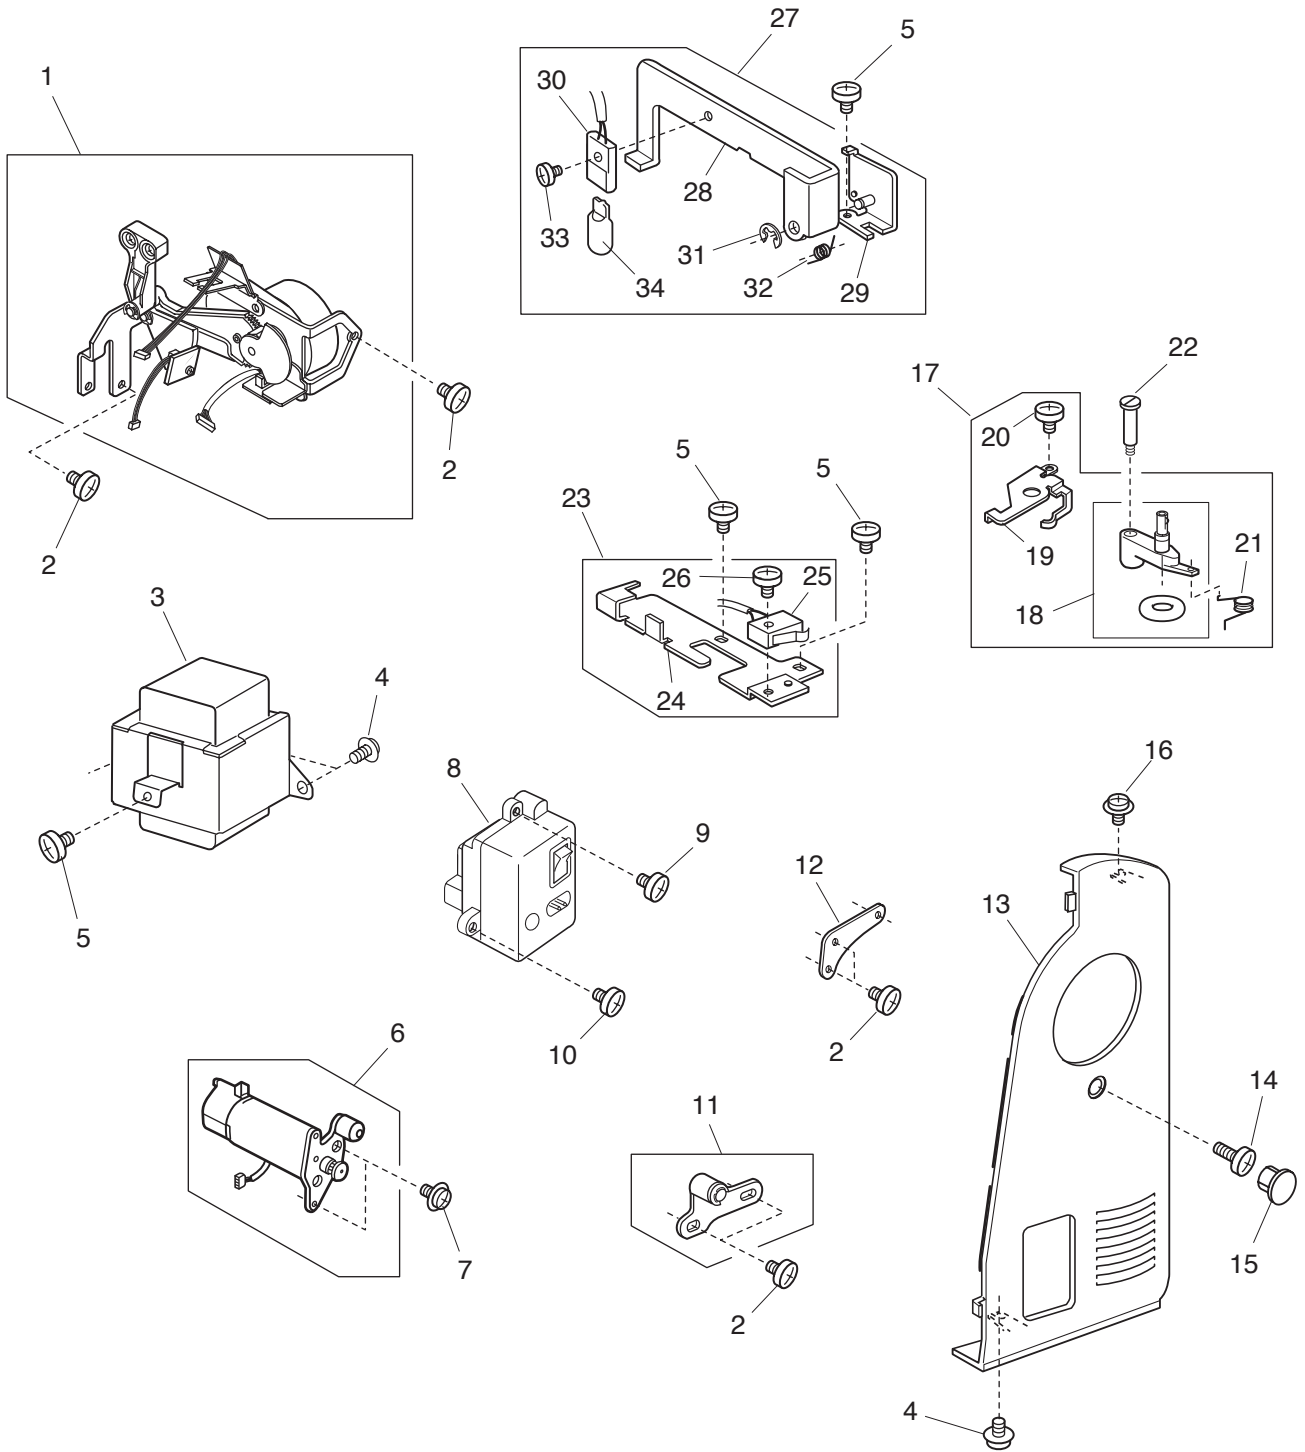

PARTS LIST

PARTS LIST

KEY NO.	PARTS NO.	DESCRIPTION
1	844605104	Zigzag motor (unit)
2	000081005	Setscrew 4x8
3	846512109	Power transformer (unit)
4	000115205	TP screw 4x6
5	000101404	Setscrew 4x6
6	843615207	DC motor (unit)
7	000115700	TP screw 4x10
8	845504301	Machine socket (unit)
9	000103509	Setscrew 4x10
10	000101817	Setscrew 4x16
11	652611009	Idler (unit)
12	827085017	Belt cover bracket
13	849048005	Belt cover
14	000104108	Setscrew 4x20
15	653006101	Cap
16	000114709	TP screw 3x6
17	849616000	Bobbin winder (unit)
18	849505005	Bobbin winder (unit)
19	849046003	De-clutch arm
20	000078319	Setscrew 3x6
21	823119008	De-clutch arm spring
22	686063005	Hinge screw
23	849609000	Bobbin winder switch (unit)
24	849047004	Bobbin winder switch set plate
25	660518907	Micro switch (unit)
26	000102900	Setscrew 2x8
27	849613007	Arm lamp (unit)
28	849054004	Arm lamp bracket
29	849055005	Lamp bracket
30	843508103	Lamp socket (unit)
31	000002105	Snap ring E-3
32	849056006	Lamp bracket spring
33	000102900	Setscrew 2x8
34	000026002	Wedge base lamp 12V, 5W