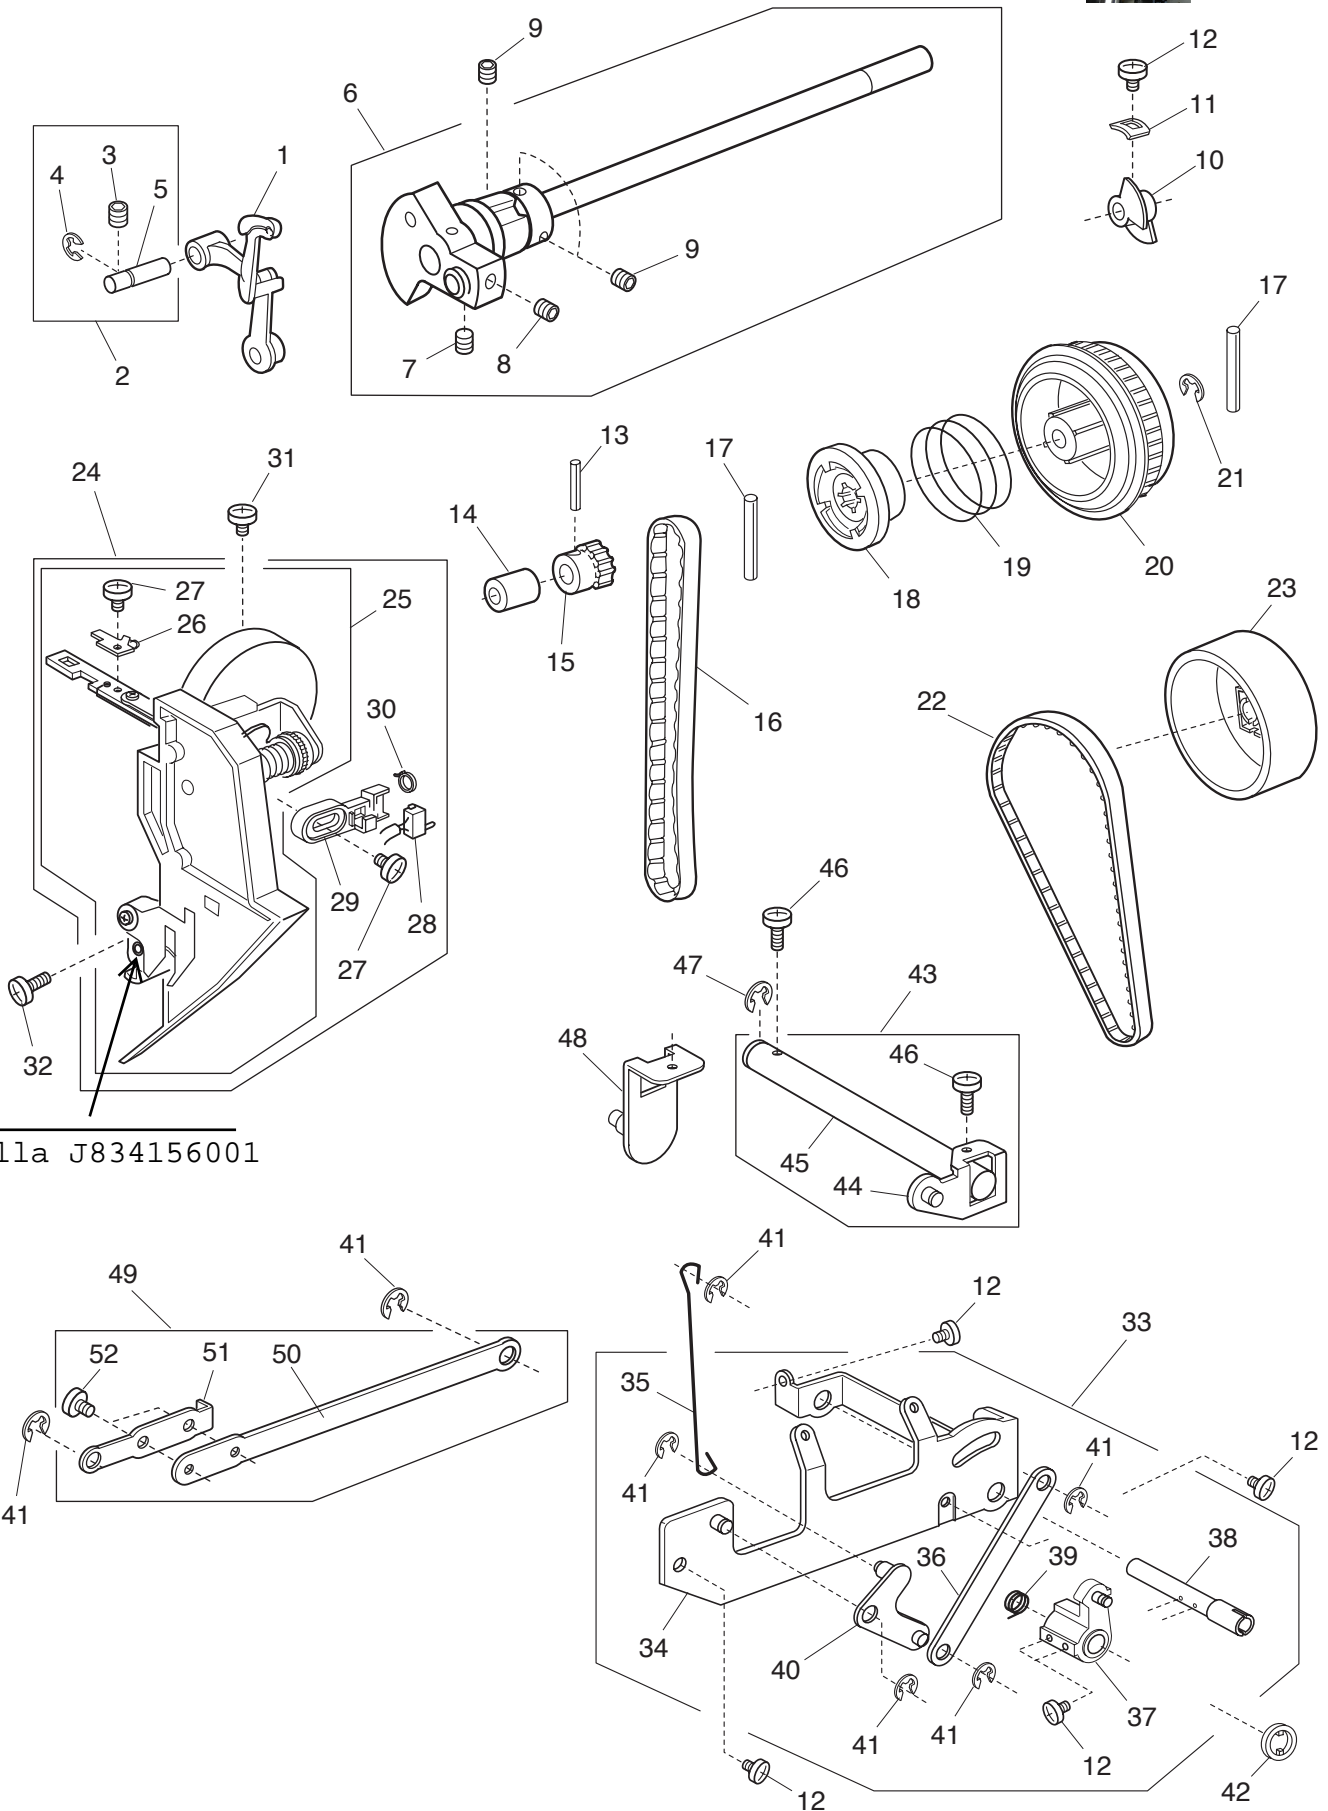

PARTS LIST

53

Molla J834156001

PARTS LIST

KEY NO.	PARTS NO.	DESCRIPTION
1	820511108	Thread take-up lever (unit)
2	650626001	Thread supporter shaft (unit)
3	000111201	Hexagonal socket screw 4x4
4	000001702	Snap ring E-6
5	650062003	Thread take-up lever pin
6	849623000	Upper shaft (unit)
7	000111706	Hexagonal socket screw 5x8
8	000110901	Hexagonal socket screw 5x4
9	000111304	Hexagonal socket screw 5x5
10	830095010	Upper shaft shield plate
11	820102009	Washer
12	000081005	Setscrew 4x8
13	000020501	Spring pin 3x22
14	673062004	Upper shaft bushing (rear)
15	756017004	Upper shaft timing gear
16	650071005	Timing belt
17	000024206	Spring pin 3x30
18	502064003	Clutch ring
19	502065004	Clutch spring
20	844050016	Belt wheel
21	000030205	Snap ring E-8
22	653139012	Timing belt
23	849049006	Hand wheel
24	849608009	Tension assembly
25	849504004	Tension assembly
26	849062005	Switch plate
27	000103808	Setscrew 3x5
28	753507007	BH select switch (unit)
29	827100008	Switch mount
30	000053008	Cord binder
31	000101404	Setscrew 4x6
32	000101703	Setscrew 4x12
33	849601002	Knee lifter supporter plate (unit)
34	849004009	Knee lifter supporter plate
35	849010008	Knee lifter rod (1)
36	849009004	Knee lifter link (2)
37	849005000	Knee lifter link (1)
38	849006001	Knee lifter shaft
39	849007002	Knee lifter link spring
40	849008003	Knee lifter link (3)
41	000002507	Snap ring E-4
42	846297002	Stopper
43	849618002	Knee lifter shaft (unit)
44	849011009	Knee lifter link (5)
45	849012000	Knee lifter link shaft
46	000103509	Setscrew 4x10
47	000002909	Snap ring E-7
48	849013001	Knee lifter link (4)
49	849615009	Knee lifter link (unit)
50	849014002	Knee lifter link (7)
51	849018006	Knee lifter link (8)
52	000101507	Setscrew 3.5x5
53	J843505605	Pcb P (Upper sensor shaft)