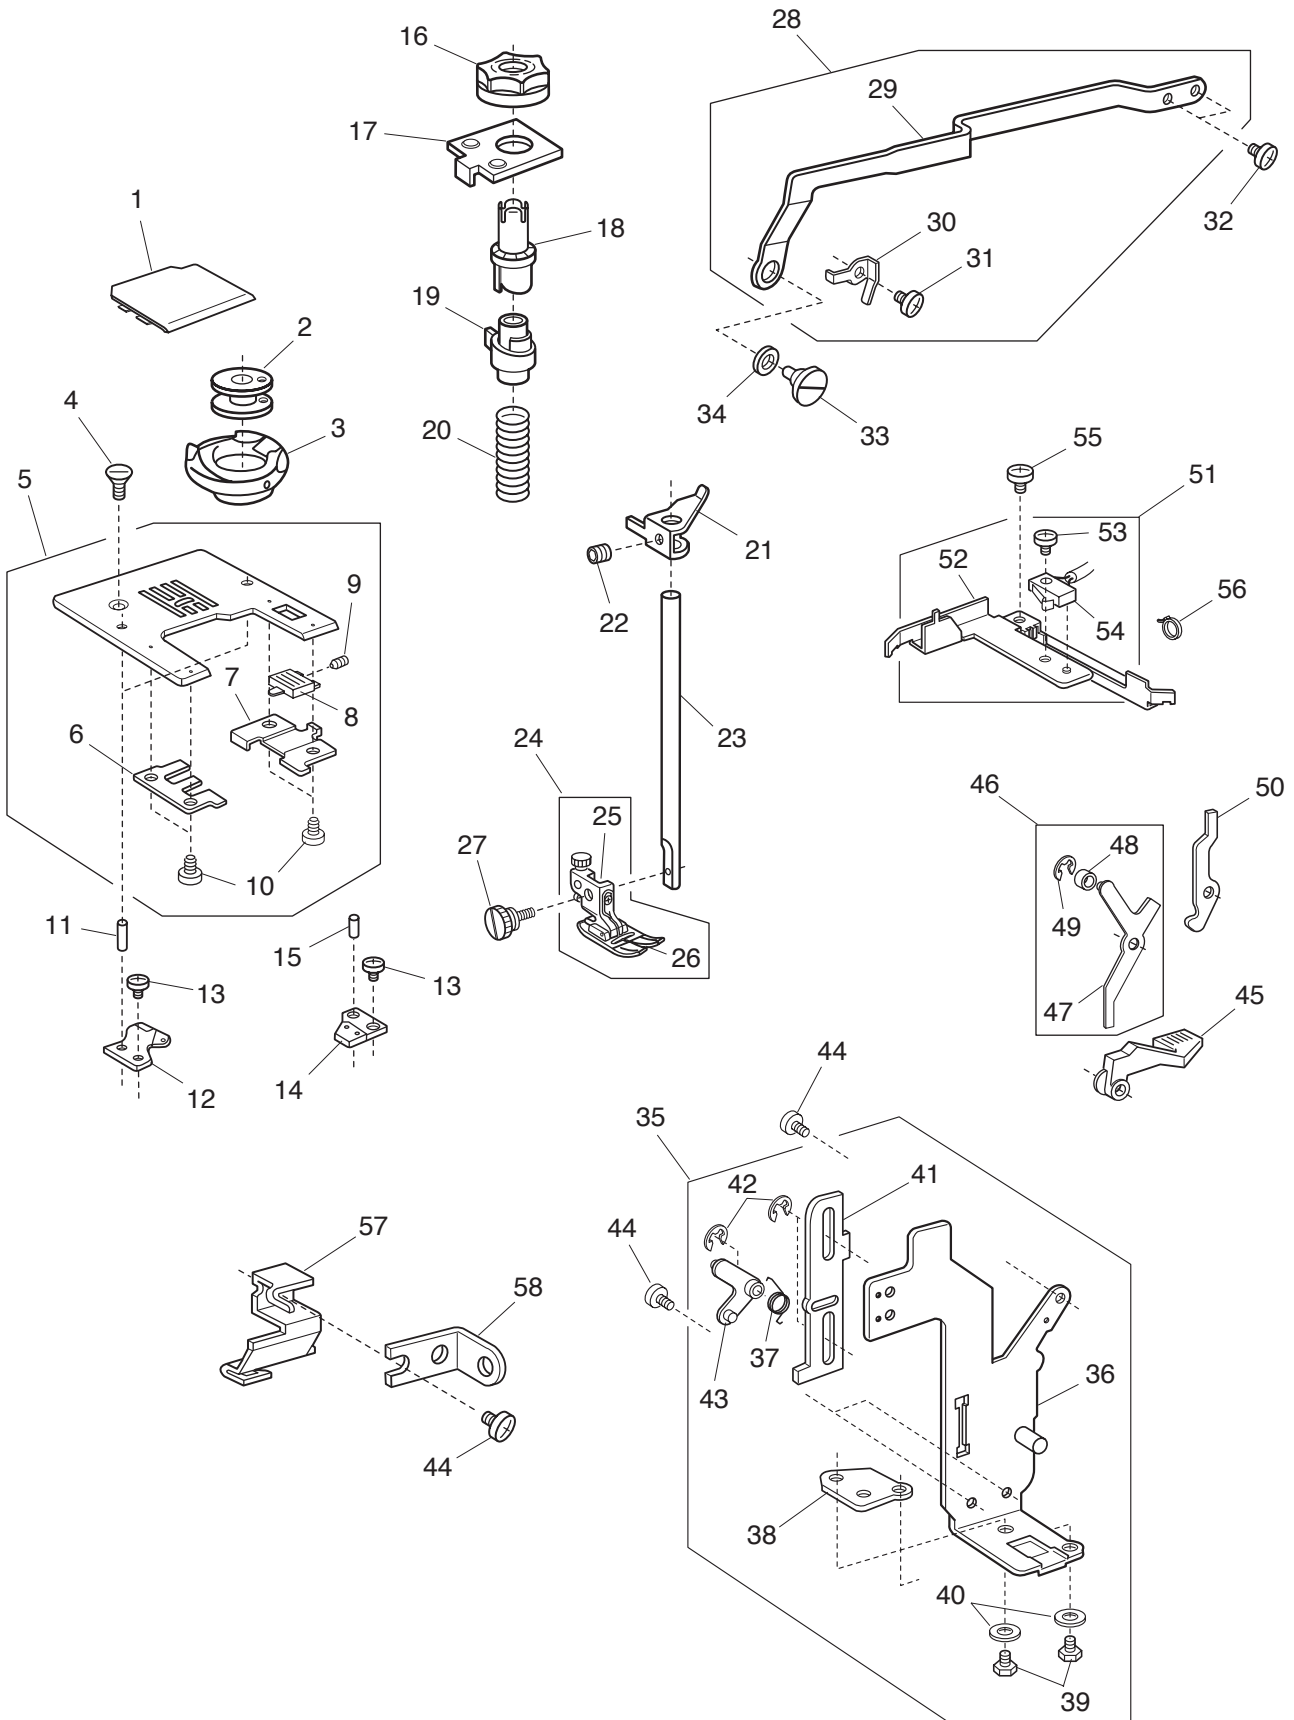

PARTS LIST

PARTS LIST

KEY NO.	PARTS NO.	DESCRIPTION
1	750036012	Hook cover plate
2	102261103	Bobbin
3	627569209	Bobbin holder (unit)
4	681009101	Flat screw
5	756604303	Needle plate (unit)
6	832235010	Hook cover holder (left)
7	825015010	Hook cover holder (right)
8	825016000	Hook cover release button
9	825017001	Hook cover holder spring
10	820374004	Setscrew 2 x 2.3
11	000122504	Pin
12	827011001	Stopper
13	810220003	Setscrew
14	627567001	Hook stopper (unit)
15	000122700	Pin
16	822065005	Foot pressure dial
17	840120005	Foot pressure adjusting cam support
18	686027007	Foot pressure adjusting cam (1)
19	686028008	Foot pressure adjusting cam (2)
20	840129004	Presser bar spring
21	849051001	Presser bar bracket
22	000111500	Hexagonal socket screw 4x8
23	827021004	Presser bar
24	829515006	Presser foot (unit)
25	804509000	Presser foot holder (unit)
26	832523007	Zigzag foot (unit)
27	647112009	Thumbscrew
28	827622012	Zigzag rod (unit)
29	827055018	Zigzag rod
30	827088009	Zigzag rod spring
31	820373003	Setscrew 2x3
32	000078319	Setscrew 3x6
33	678084007	Eccentric pin
34	653037008	Washer
35	849606007	Presser bar plate (unit)
36	848023104	Presser bar plate
37	849063006	Knee lifter link spring (2)
38	827082003	Presser bar positioning plate
39	000066303	Hexagonal bolt 4x6
40	000070908	Plain washer 4
41	849025006	Presser bar bracket link
42	000002507	Snap ring E-4
43	849026007	Knee lifter link (6)
44	000081005	Setscrew 4x8
45	849052002	Presser foot lifter
46	849614008	Tension release lever (2)
47	849027008	Tension release lever (1)
48	849064007	Roller
49	000002105	Snap ring E-3
50	827023006	Tension release lever (2)
51	849610004	Foot lifter switch (unit)
52	849028009	Cord guide
53	000102900	Setscrew 2x8
54	660518804	Micro switch (unit)
55	000101404	Setscrew 4x6
56	000053008	Cord binder
57	827036002	Arm thread guide
58	827037003	Front cover bracket