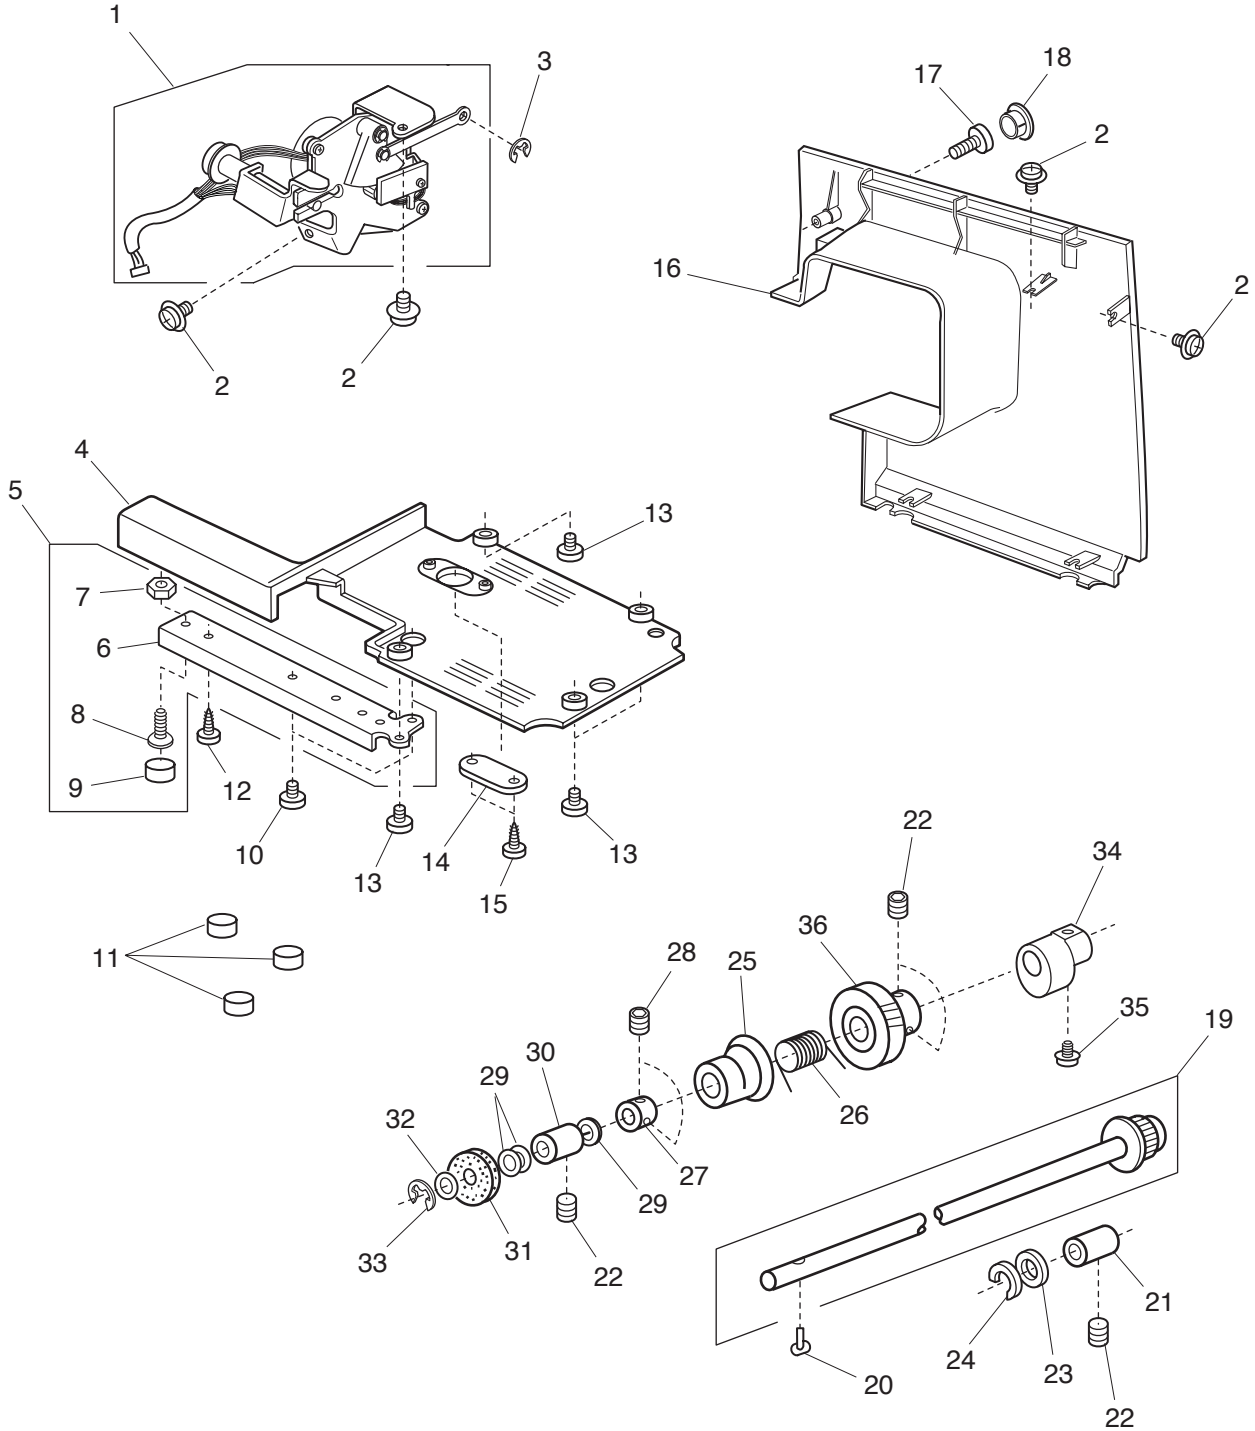

PARTS LIST

PARTS LIST

KEY NO.	PARTS NO.	DESCRIPTION
1	844602019	Feed motor (unit)
2	000115205	TP screw 4x6
3	000002105	Snap ring E-3
4	827003000	Base
5	827601107	Leg (unit)
6	827002102	Leg
7	000061412	Nut 5-3-8
8	000097901	Flat screw 5x18
9	735002001	Rubber foot
10	000066808	Setscrew 6x14
11	647009002	Rubber foot
12	000161206	Setscrew 3x10 (B)
13	000103509	Set screw 4x10
14	824058001	Base lid
15	000107318	Setscrew 3x8 (B)
16	849001110	Rear cover
17	000104108	Setscrew 4x20
18	653006101	Cap
19	827613009	Lower shaft (unit)
20	820161006	Feed lifting pin
21	650079003	Lower shaft bushing (rear)
22	000111304	Hexagonal socket screw 5x5
23	822070003	Felt (1)
24	822112008	Felt holder (1)
25	753183025	Feed lifting cam
26	686035008	Feed lifting cam spring
27	820166001	Ring
28	000111201	Hexagonal socket screw 4x4
29	000038502	Washer
30	650078002	Lower shaft bushing (front)
31	735143005	Felt
32	858177002	Washer
33	000002806	Snap ring E-6
34	823026122	Feed cam
35	000149600	Setscrew 3x14
36	650955002	Lower shaft gear