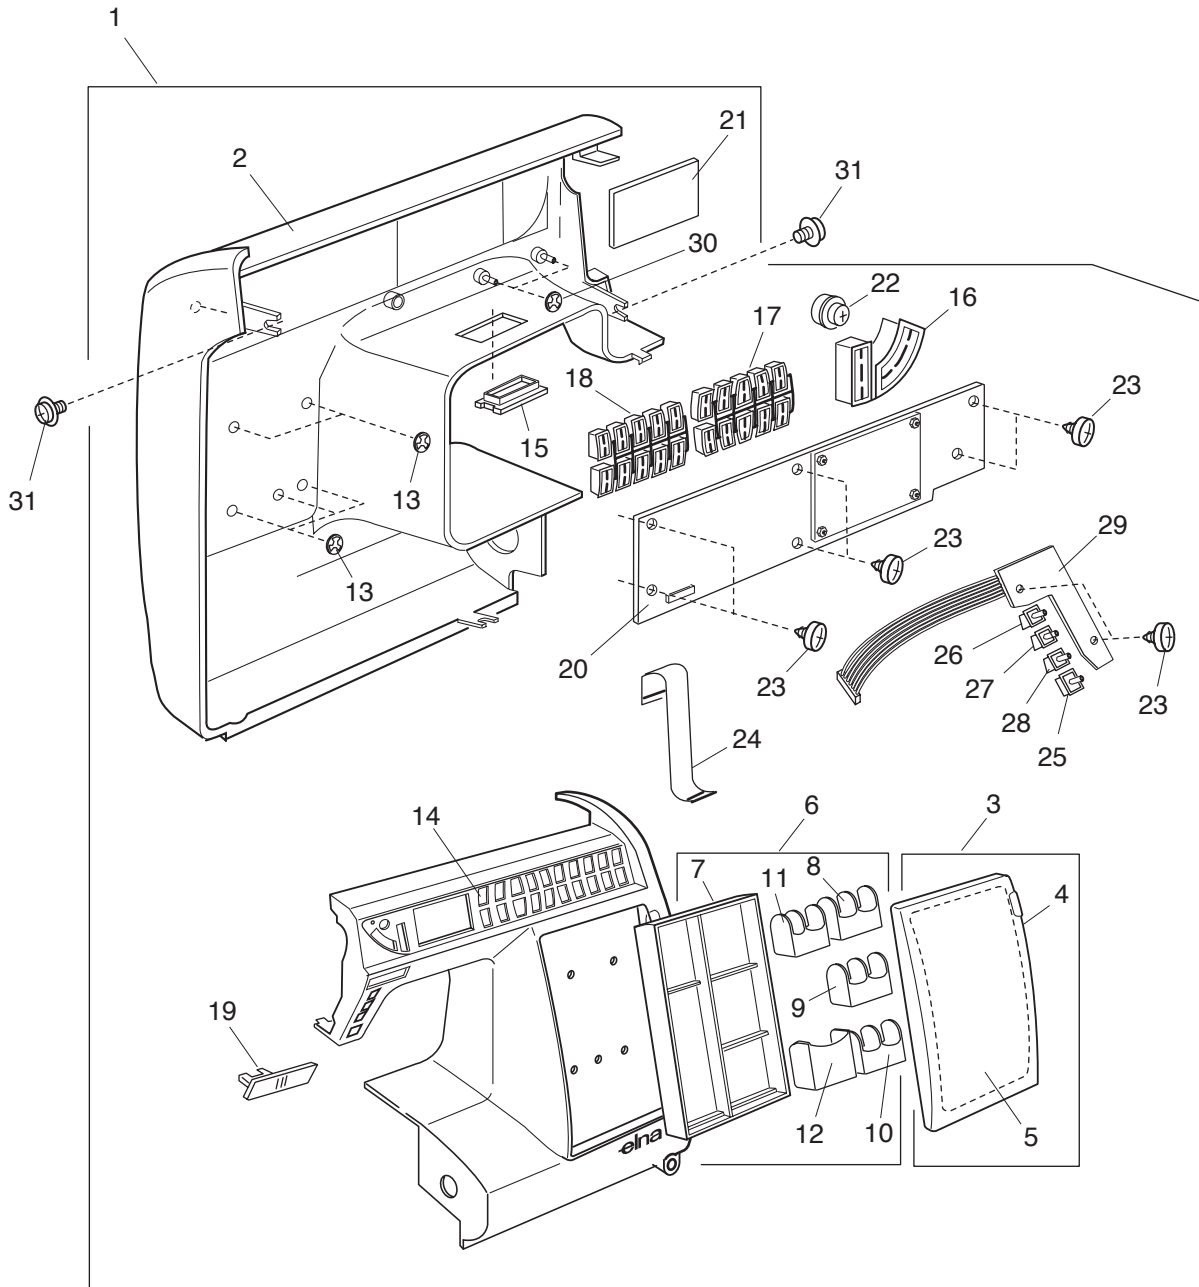

PARTS LIST

PARTS LIST

KEY NO.	PARTS NO.	DESCRIPTION
1	849607167	Front cover (unit)
2	849032110	Front cover
3	849619069	Side cover (unit)
4	849033177	Side cover
5	849085004	Reference chart (2)
6	849602003	Storage compartment (unit)
7	849034008	Storage compartment
8	849058101	Storage compartment (1)
9	849058112	Storage compartment (1)
10	849058123	Storage compartment (1)
11	849059102	Storage compartment (2)
12	849060106	Storage compartment (3)
13	000014007	Snap ring CS-4
14	849035102	Keyboard panel
15	851056106	Lamp cover
16	849037207	Keyboard button (1)
17	849038105	Keyboard button (2)
18	849039106	Keyboard button (3)
19	849040007	Speed control lever
20	849501104	Printed circuit board K (unit)
21	844054009	LCD window
22	840024204	LCD brightness control knob
23	000120203	Setscrew 3x8
24	844512000	Flat cable
25	849041101	S.S. Button
26	849042102	Button
27	849042205	Button
28	849042308	Button
29	849502002	Printed circuit board F (unit)
30	000014306	Snap ring CS-3
31	000115205	Setscrew 4x6
32	849612202	Printed circuit board A (unit)
33	847503801	Printed circuit board A (unit)
34	847034002	Insulation paper
35	848014009	A-board bracket (upper)
36	846184005	A-board case
37	846185006	A-board case lid
38	000081005	Setscrew 4x8