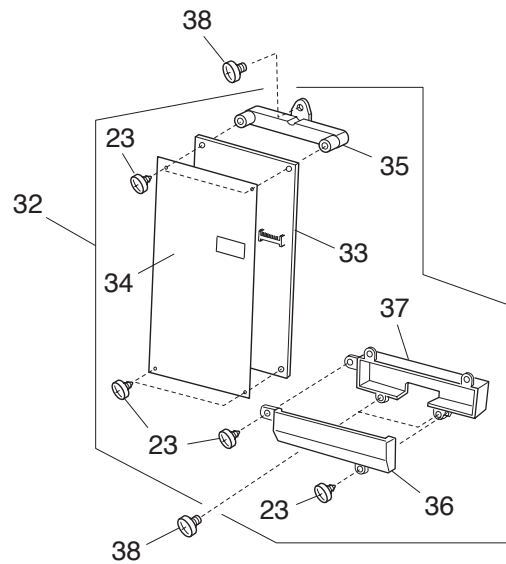

PARTS LIST

PARTS LIST

KEY NO.	PARTS NO.	DESCRIPTION
1	849607167	Front cover (unit)
2	849032110	Front cover
3	849619069	Side cover (unit)
4	849033177	Side cover
5	849085004	Reference chart (2)
6	849602003	Storage compartment (unit)
7	849034008	Storage compartment
8	849058101	Storage compartment (1)
9	849058112	Storage compartment (1)
10	849058123	Storage compartment (1)
11	849059102	Storage compartment (2)
12	849060106	Storage compartment (3)
13	000014007	Snap ring CS-4
14	849035102	Keyboard panel
15	851056106	Lamp cover
16	849037207	Keyboard button (1)
17	849038105	Keyboard button (2)
18	849039106	Keyboard button (3)
19	849040007	Speed control lever
20	849501104	Printed circuit board K (unit)
21	844054009	LCD window
22	840024204	LCD brightness control knob
23	000120203	Setscrew 3x8
24	844512000	Flat cable
25	849041101	S.S. Button
26	849042102	Button
27	849042205	Button
28	849042308	Button
29	849502002	Printed circuit board F (unit)
30	000014306	Snap ring CS-3
31	000115205	Setscrew 4x6
32	849612202	Printed circuit board A (unit)
33	847503801	Printed circuit board A (unit)
34	847034002	Insulation paper
35	848014009	A-board bracket (upper)
36	846184005	A-board case
37	846185006	A-board case lid
38	000081005	Setscrew 4x8