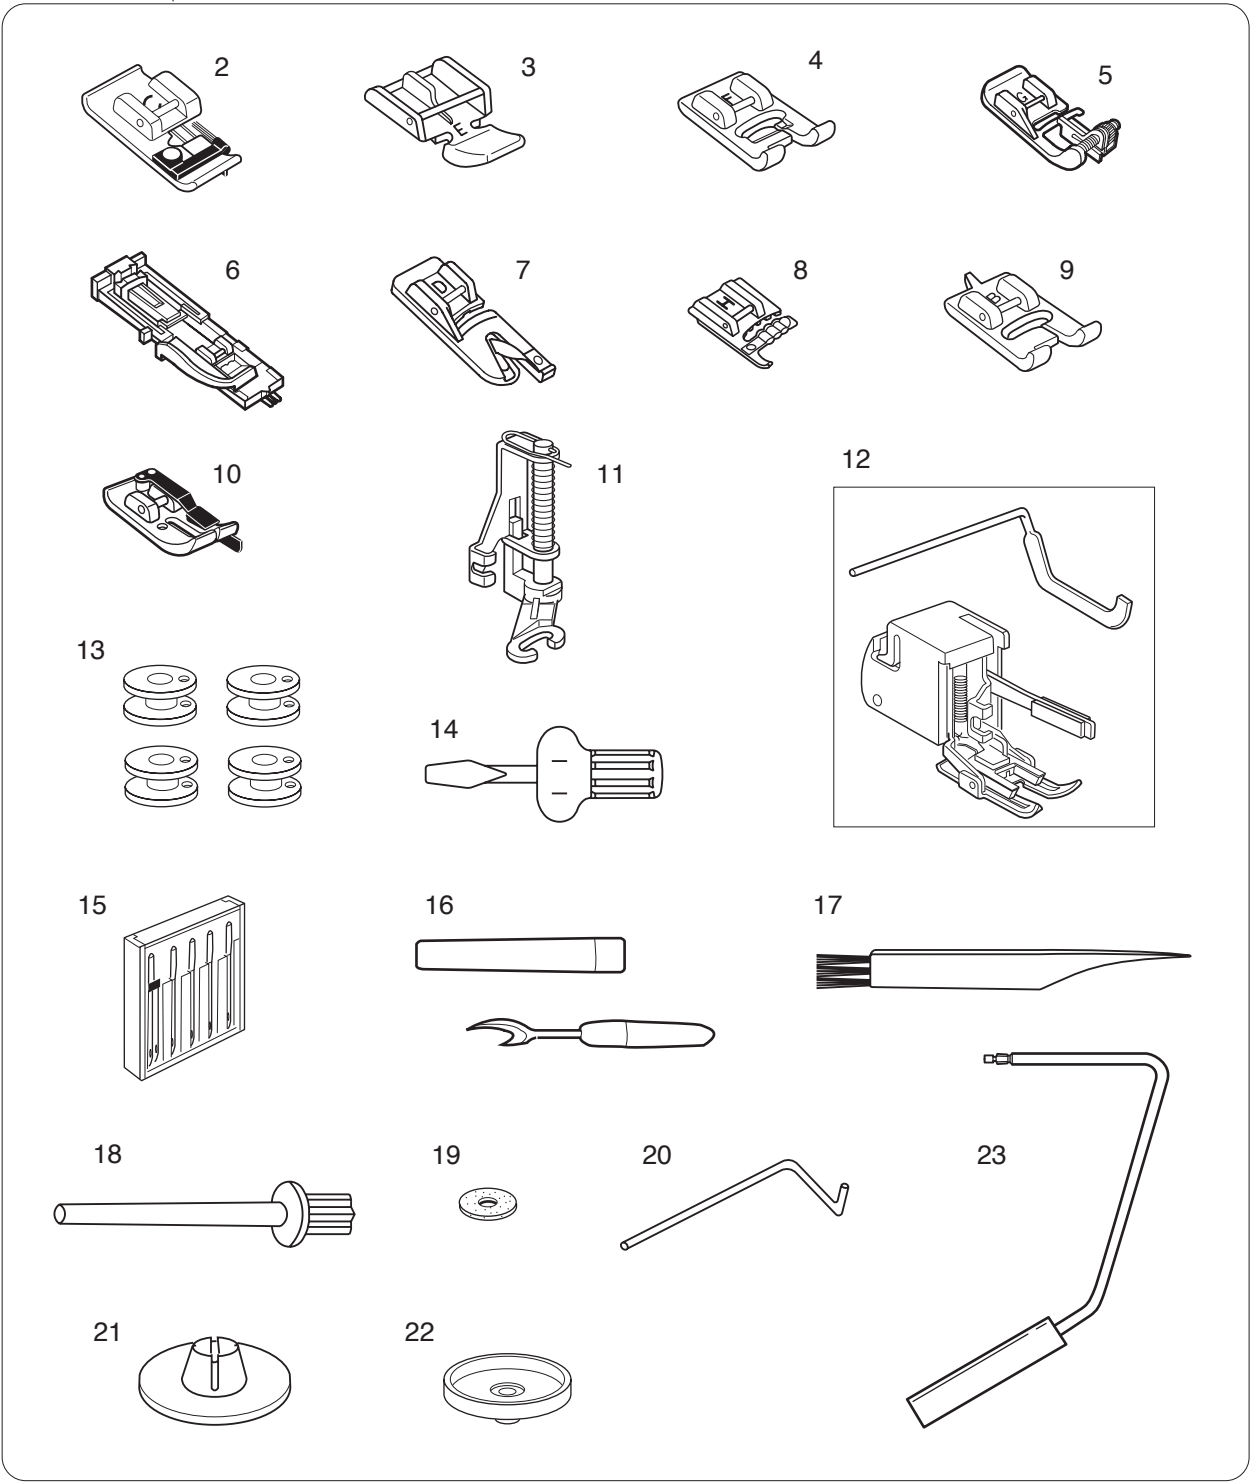

PARTS LIST

1

24

25

26

27

PARTS LIST

KEY NO.	PARTS NO.	DESCRIPTION
1	849870004	Accessory (unit)
2	822801001	Overedge foot
3	829801002	Zipper foot
4	822804118	Satin stitch foot
5	820817015	Blind hem foot
6	753801004	Buttonhole foot
7	820809014	Rolled hem foot
8	820819006	Cording foot
9	820801016	Buttonhole foot
10	200282004	Scant 1/4 inch foot
11	200301000	Darning foot
12	214510007	Even foot
13	102261103	Bobbins (8 pcs.)
14	820832005	Screwdriver
15	820827007	Needle set
16	647808009	Seam ripper
17	802424004	Lint brush
18	625031500	Additional spool pin
19	102403109	Felt
20	802422002	Quilt guide
21	822019509	Spool holder (small)
22	829803004	Spool stand
23	846811008	Knee lifter
24	849801004	Circular pivot pin
25	849800380	Instruction book
26	830335004	Power supply cord
27	043271133	Foot controller