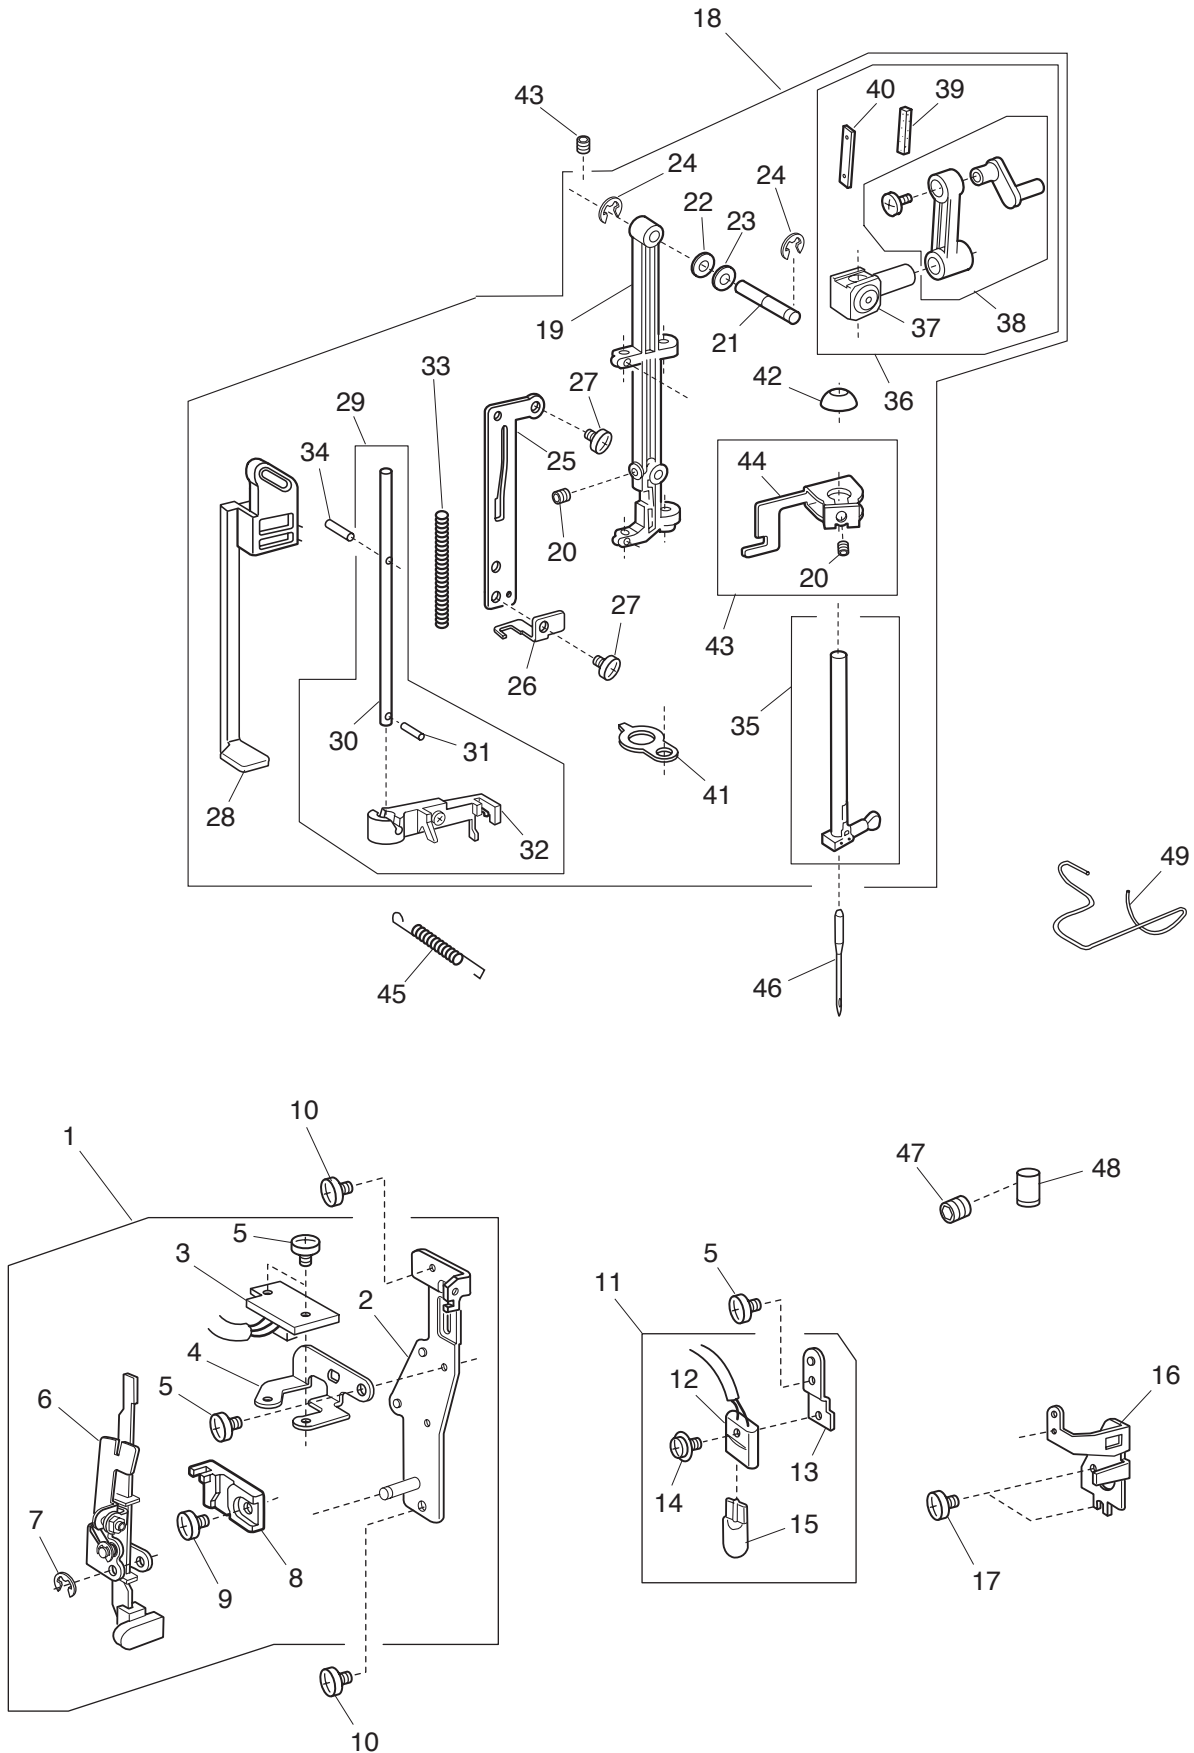

PARTS LIST

PARTS LIST

KEY NO.	PARTS NO.	DESCRIPTION
1	843620102	Front bracket (unit)
2	840108007	Front bracket
3	843502107	Printed circuit board E-1 (unit)
4	843009006	Sensor bracket
5	000101105	Setscrew 3x4
6	843625107	BH lever (unit)
7	000002105	Snap ring E-3
8	830057021	BH lever guide
9	000103808	Setscrew 3x5
10	000101404	Setscrew 4x6
11	843616105	Lamp socket (unit)
12	843508206	Lamp socket (unit)
13	843039005	Lamp socket bracket (2)
14	000115308	Setscrew TP 2x8
15	000026002	Wedge base lamp 12 V, 5 W
16	843038004	Lamp socket bracket (1)
17	000101507	Setscrew 3x5
18	840647106	Needle bar supporter (unit)
19	827026010	Needle bar supporter
20	000111902	Hexagonal socket screw 3x4
21	840137005	Needle bar supporter pin
22	673022002	Wave washer
23	000070609	Plain washer 6
24	000002507	Snap ring E-4
25	840033000	Threader guide plate
26	840037004	Threader lever supporter
27	000078319	Setscrew 3x6
28	840034001	Threader lever
29	840646002	Threader shaft (unit)
30	840036003	Threader shaft
31	000003508	Pin 2x8
32	755643002	Threader plate (unit)
33	840035002	Threader spring
34	000125105	Pin
35	653503103	Needle bar (unit)
36	843652000	Needle bar connection stud (unit)
37	639516002	Needle bar connection stud (unit)
38	843543007	Needle bar crank pin (unit)
39	650040005	Felt
40	650041006	Felt holder spring
41	829027006	Supporter guide
42	827098013	Curved washer
43	807607008	Threader positioning plate (unit)
44	807018006	Threader positioning plate
45	827092006	Supporter spring
46	102408089	Needle HA1-14
47	000111201	Hexagonal socket screw 4x4
48	827083004	Supporter guide pin
49	687803101	Finger guard