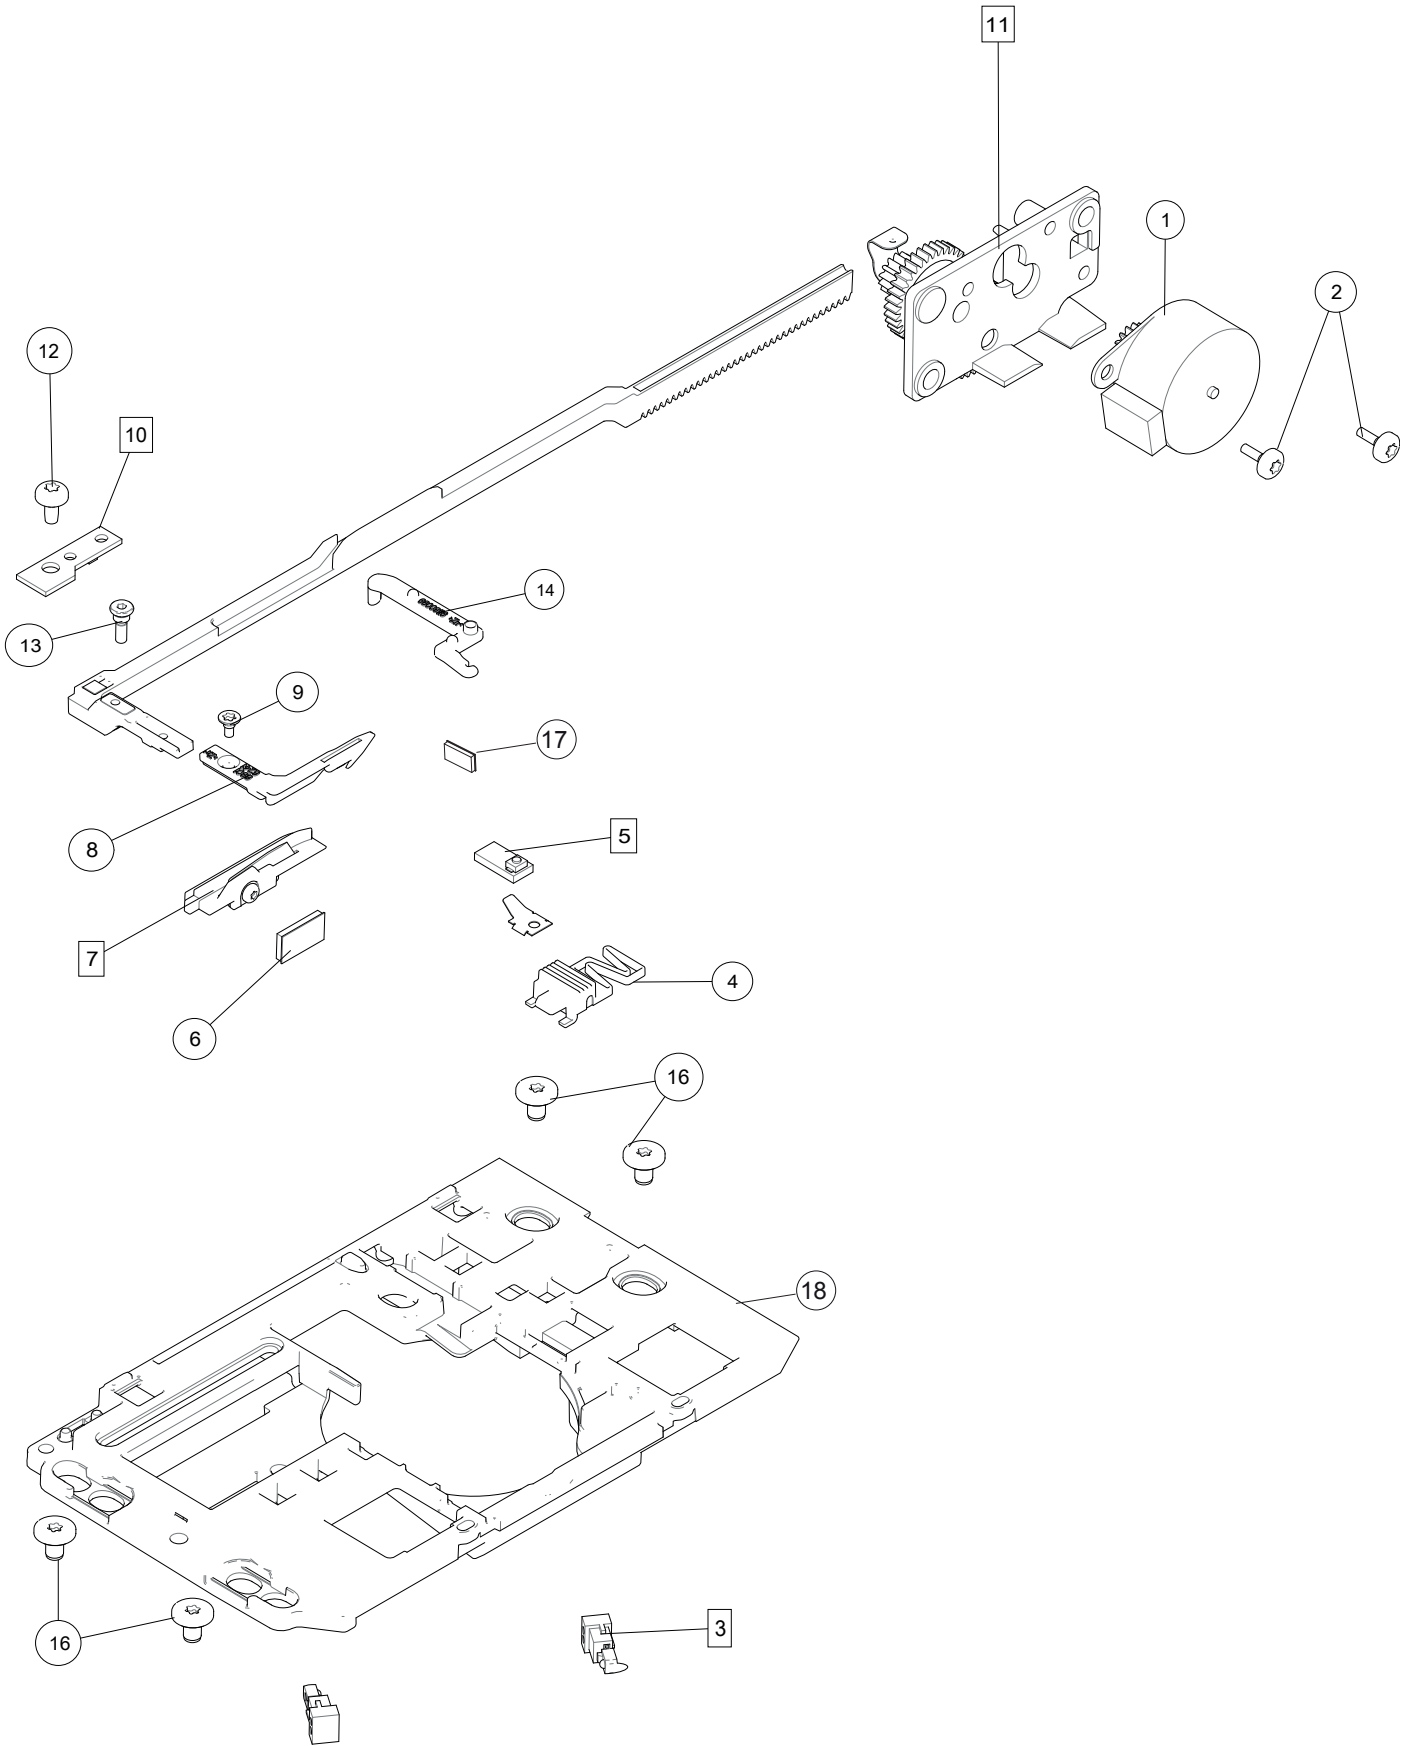

J

1	413004601	Stepping Motor
2	411966828	Screw PT 30x6 FZB Torx
3	68012606	Cable Assembly Bobbin Sensor
4	68008219	Button
5	68012605	Stitch Plate Sensor
6	68002750	Cutter Thread Brake
7	68005146	Knife Holder cpl
8	68016241	Fetcher
9	412280501	Screw M2x5 FZB
10	68008157	Cut Sensor Cpl
11	68016200	Cut Motor Cpl
12	412056011	Screw TT M3x5
13	68008759	Guide Pin
14	68009116	Fetcher Upper Thread
16	412287903	Screw M4x5
17	68002750	Brush Pile Seal
18	68008746	Hook Cover