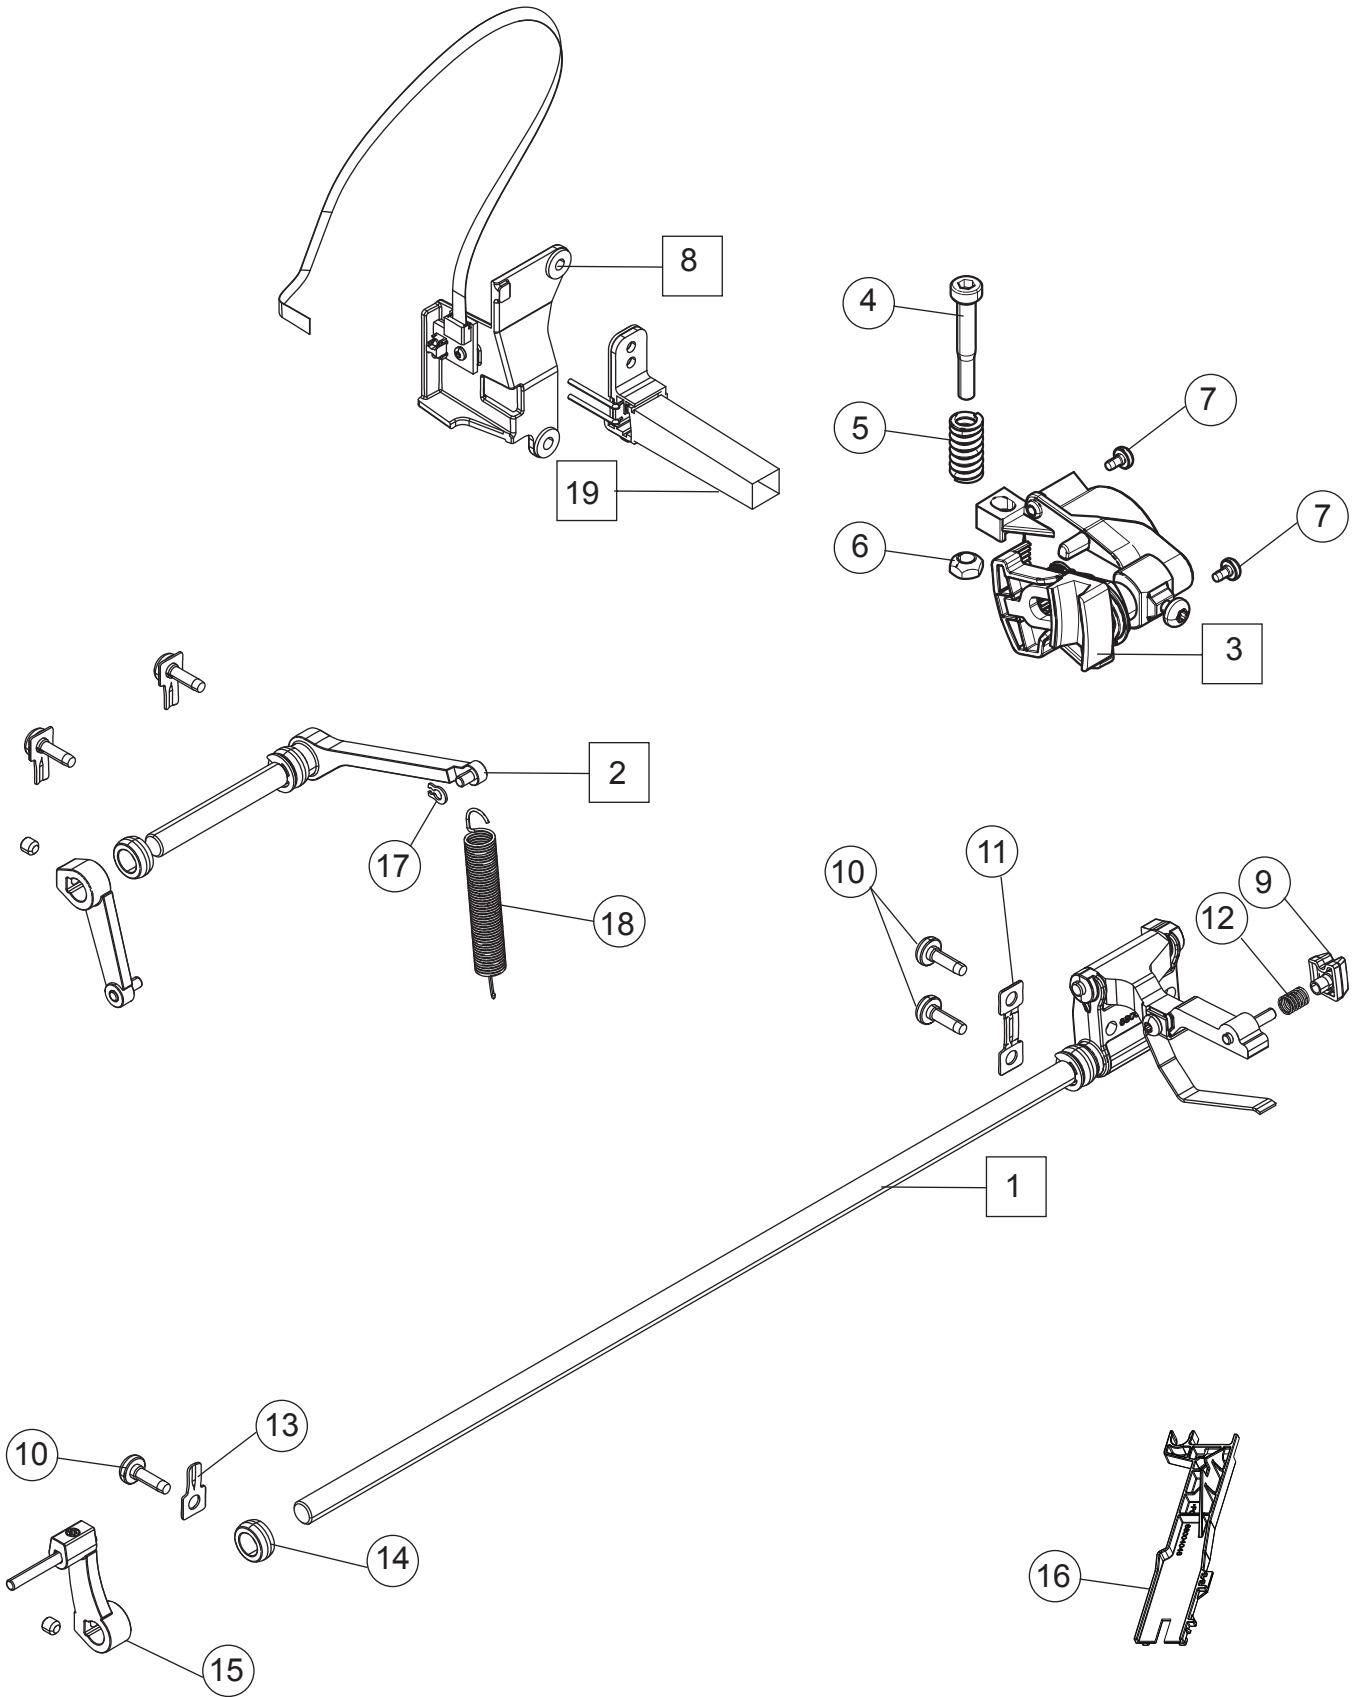

C

1	68011499	Lid Cpl
2	413064501	Reel Pin
3	412056006	Screw TT M4x12 TORX
4	68012399	Hinge Left
5	68012337	Hinge Right
6	68012487	Compression Spring
7	68007004	Ball Ø3mm
8	68012210	Telescoping Thread Guide Cpl
9	412569701	Damper
10	68012170	Thread Guide Cpl
11	412211403	Screw M3x8 TORX
12	731231001	Nut
13	68012054	Cover Spool Area
14	68009103	Light Diffusor
15	68001626	Top Cover Decor Light HV Cpl (LED)
16	68008968	Grounding Plate
17	68012206	Thread Guide
18	411966801	Screw PT 3x7,5 FZB
19	412735201	PLATE SPRING
20	68012478	PTFE tape
21	68012468	PTFE tape
22	412056005	Screw TT M4x10
23	411966807	Screw PT 4x10 FZB

F

1	68008758	Pretension Cpl
2	412211406	Screw M3x14 TORX
3	68004948	Thread Tension Unit Cpl.
4	68004946	Stepping Motor
6	411966828	Screw PT 3x6 FZB
8	412056010	Screw TT M3x10
10	411968703	Screw Flat M3x3 Torx
11	68009475	Gear
12	68003616	Shaft Thread Tension
13	68003535	Calibration Sensor TF Cpl
16	68005172	Disk Outer Thread Tension
17	68005173	Disk Center Thread Tension
18	413113201	Pin
19	68003621	Nut
20	412056006	Screw TT M4x12
21	68003623	Clamp
22	411966801	Screw PT 3x7,5 FZB
23	9303311855000	Screw 3x8

G

1	68012501	Shield Unit Cpl.
2	68003132	Stepping Motor
3	412056011	Screw TT M3x5
4	68005160	Sealing Shield
5	413314901	Screw PT 3x10
6	413055501	Tension Spring
7	412211403	Screw M3x8 TORX
8	68012502	Counter Rollers Cpl
9	735612440	Compression Ring Ø3x0.6
10	68000109	Thread Guide

H

1	68005064	Feeding Length IDT Cpl
2	68004742	IDT Height Feeding Cpl
3	68007017	Guide Unit IDT
4	68005004	Screw Balance Adjustment
5	412963601	Spring
6	68005005	Nut Balance Adjustment
7	412056011	Screw TT M3x5
8	68000053	IDT Sensor Cpl
9	68001955	Block Guide IDT
10	412056006	Screw TT M4x12
11	68003274	Clamp
12	68008681	Compressor Spring
13	413042901	Clamp IDT
14	413042601	Bearing IDT
15	68000036	Front Crank Cpl
16	68011875	Top feed Adjustment Tool HV
17	735612440	Compression Rings Ø 3
18	68003037	Spring
19	68009767	Light Guide Cpl