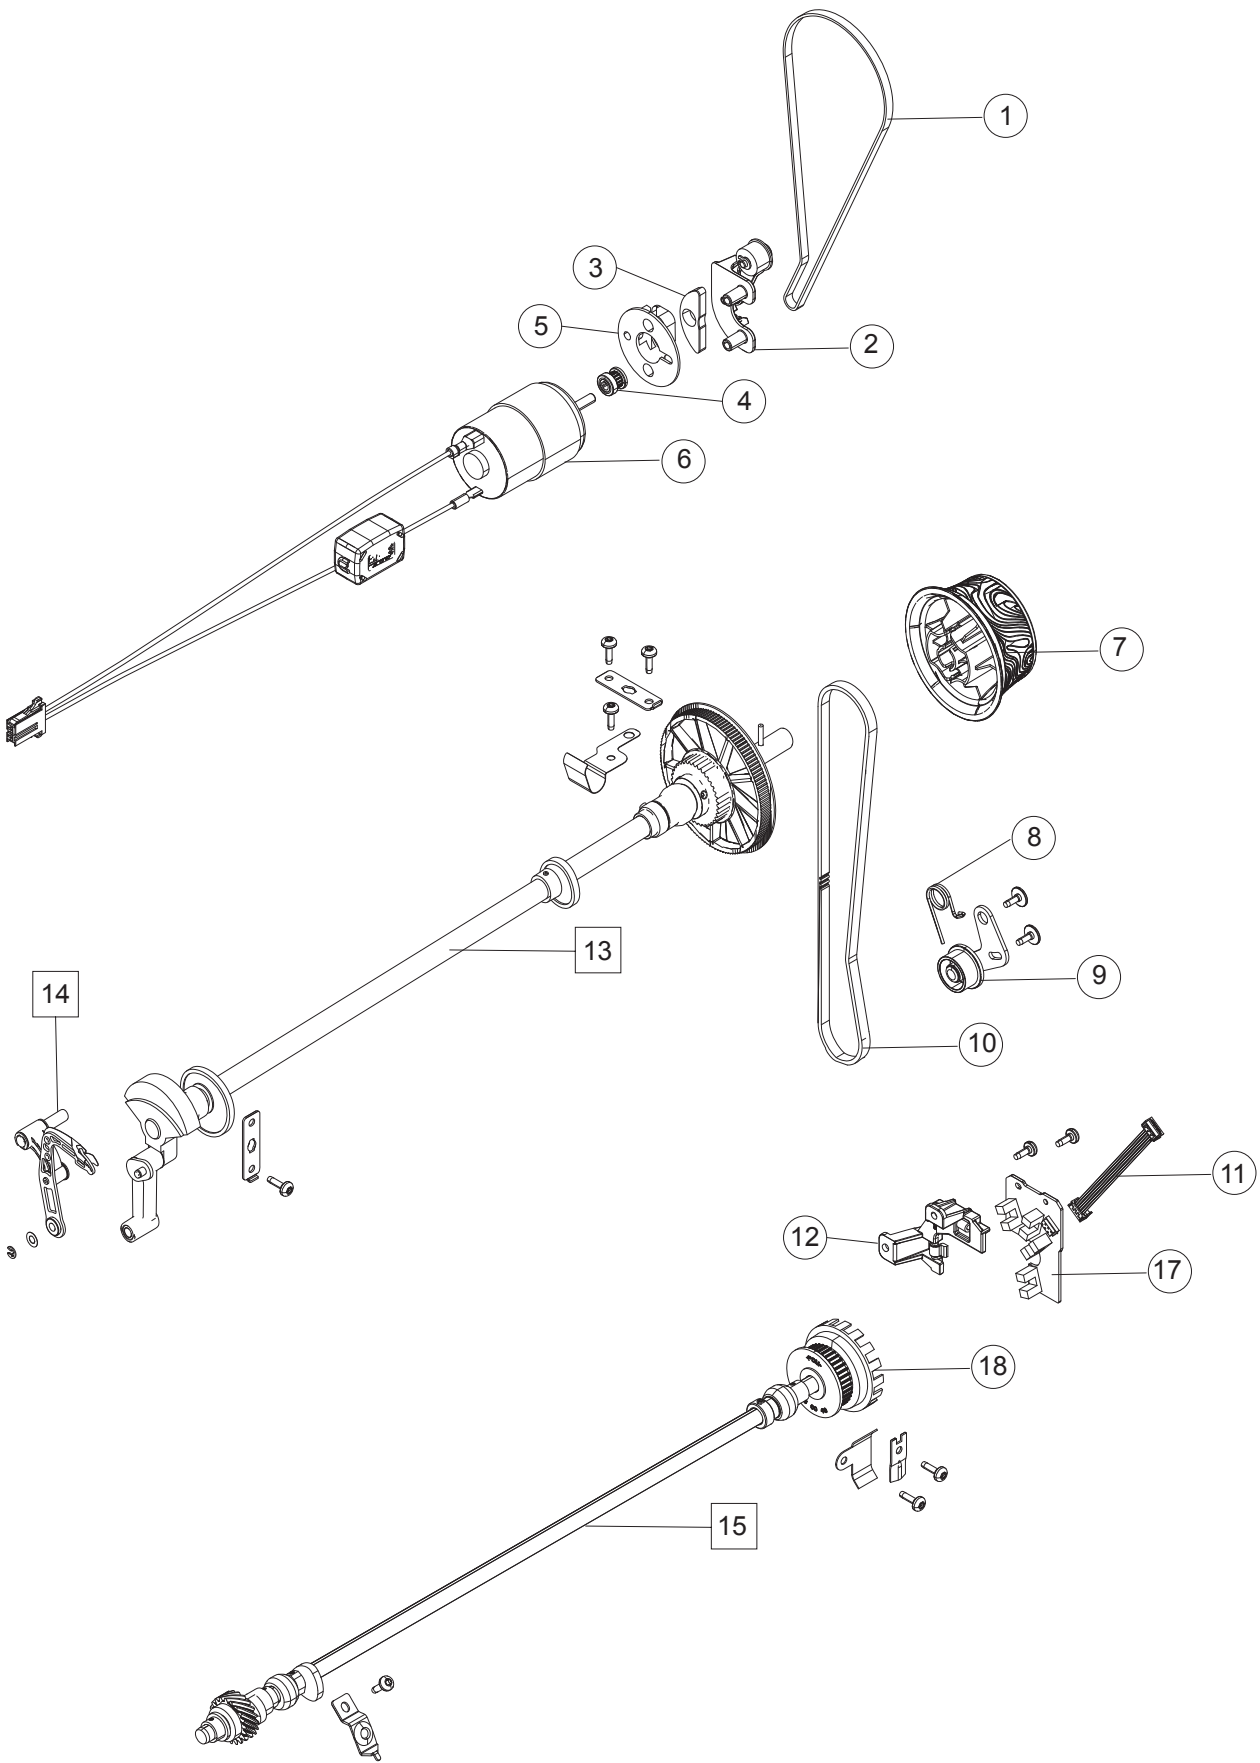

C

1	68011499	Lid Cpl
2	413064501	Reel Pin
3	412056006	Screw TT M4x12 TORX
4	68012399	Hinge Left
5	68012337	Hinge Right
6	68012487	Compression Spring
7	68007004	Ball Ø3mm
8	68012210	Telescoping Thread Guide Cpl
9	412569701	Damper
10	68012170	Thread Guide Cpl
11	412211403	Screw M3x8 TORX
12	731231001	Nut
13	68012054	Cover Spool Area
14	68009103	Light Diffusor
15	68001626	Top Cover Decor Light HV Cpl (LED)
16	68008968	Grounding Plate
17	68012206	Thread Guide
18	411966801	Screw PT 3x7,5 FZB
19	412735201	PLATE SPRING
20	68012478	PTFE tape
21	68012468	PTFE tape
22	412056005	Screw TT M4x10
23	411966807	Screw PT 4x10 FZB

F

1	68008758	Pretension Cpl
2	412211406	Screw M3x14 TORX
3	68004948	Thread Tension Unit Cpl.
4	68004946	Stepping Motor
6	411966828	Screw PT 3x6 FZB
8	412056010	Screw TT M3x10
10	411968703	Screw Flat M3x3 Torx
11	68009475	Gear
12	68003616	Shaft Thread Tension
13	68003535	Calibration Sensor TF Cpl
16	68005172	Disk Outer Thread Tension
17	68005173	Disk Center Thread Tension
18	413113201	Pin
19	68003621	Nut
20	412056006	Screw TT M4x12
21	68003623	Clamp
22	411966801	Screw PT 3x7,5 FZB
23	9303311855000	Screw 3x8

G

1	68012501	Shield Unit Cpl.
2	68003132	Stepping Motor
3	412056011	Screw TT M3x5
4	68005160	Sealing Shield
5	413314901	Screw PT 3x10
6	413055501	Tension Spring
7	412211403	Screw M3x8 TORX
8	68012502	Counter Rollers Cpl
9	735612440	Compression Ring Ø3x0.6
10	68000109	Thread Guide

H

1	68005064	Feeding Length IDT Cpl
2	68004742	IDT Height Feeding Cpl
3	68007017	Guide Unit IDT
4	68005004	Screw Balance Adjustment
5	412963601	Spring
6	68005005	Nut Balance Adjustment
7	412056011	Screw TT M3x5
8	68000053	IDT Sensor Cpl
9	68001955	Block Guide IDT
10	412056006	Screw TT M4x12
11	68003274	Clamp
12	68008681	Compressor Spring
13	413042901	Clamp IDT
14	413042601	Bearing IDT
15	68000036	Front Crank Cpl
16	68011875	Top feed Adjustment Tool HV
17	735612440	Compression Rings Ø 3
18	68003037	Spring
19	68009767	Light Guide Cpl