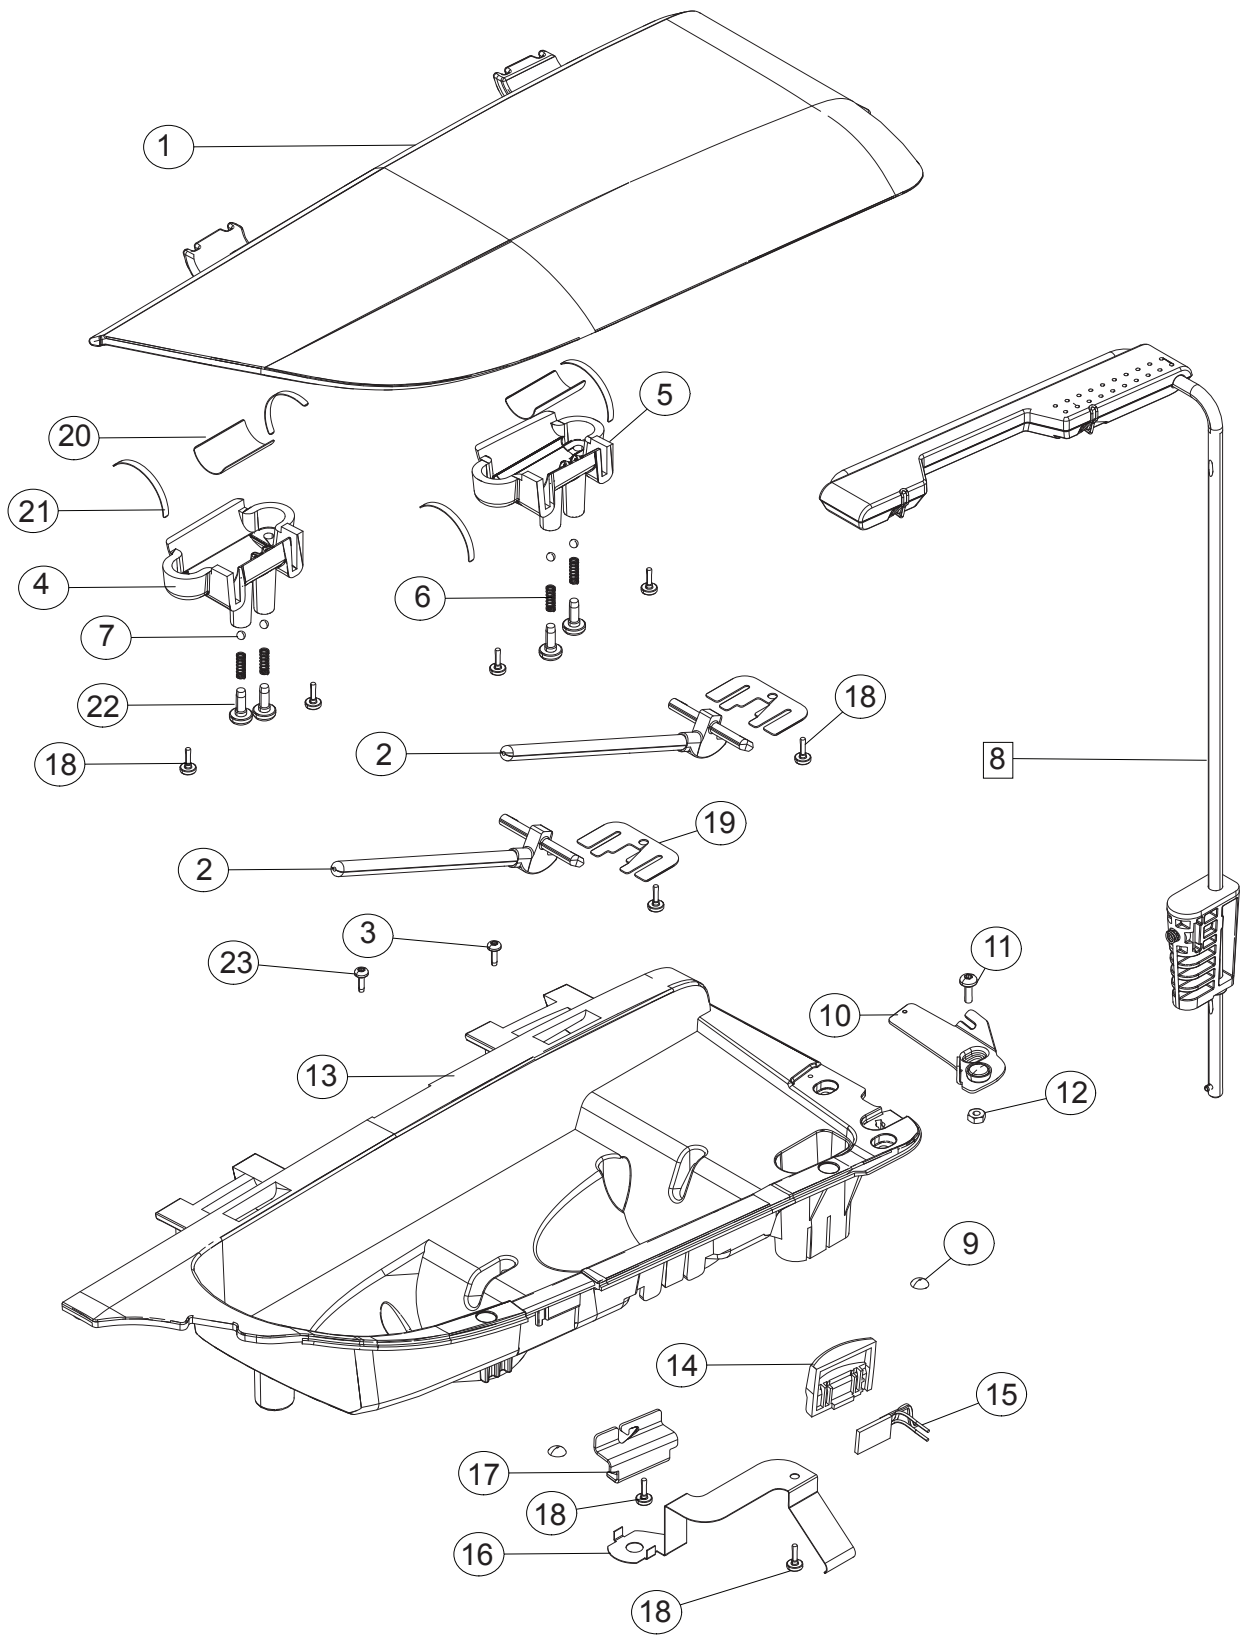

Parts list

Designer | **EPIC²**

A

1	68012415	Cover CSU Cpl
2	68001620	Accessory Connector Board Cpl
3	68012109	Keyboard Cpl Sewing Head - Burgundy Blush (standard color)
	68015198	Keyboard Cpl Sewing Head - Indigo Ice
	68013869	Keyboard Cpl Sewing Head - Modern Mint
	68012629	Keyboard Cpl Sewing Head - Vivid Sunset
4	68012425	Thread Sensor Cpl
5	68012043	Cover Sewing Head
6	68012414	Cover Rear Extension - White
	68012668	Cover Rear Extension - Vivid Sunset
7	68008127	Plate spring
8	68003547	Holder Connector Board
9	68012150	Bracket Keyboard Sewing Head
10	68008745	Plate Spring
11	68012045	Thread Cutter CPL w/knife
12	68012199	Decor Sewing Head - Burgundy Blush (standard Color)
	68015209	Decor Sewing Head - Indigo Ice
	68012701	Decor Sewing Head - Modern Mint
	68012633	Decor Sewing Head - Vivid Sunset
13	413176902	Adjusting Sleeve Outer Part
14	413176701	Thread Guide Lower
15	68008652	Thread Guide Upper
16	413177201	Check Spring 2 - feed back spring
17	68002465	Check Spring 1
18	413177301	Safety Spring
19	413177001	Adjusting Sleeve Inner Part
20	411967501	Washer 3x6x0,2
21	735310620	Lock Washer 2.3
22	413177401	Sensor Thread Take-Up Device
23	413202101	Thread Sensor Board Cpl
24	68012431	EMI Shield
25	411966801	Screw PT 3x7,5 FZB
26	411966828	Screw PT 3x6 FZB
27	411966823	Screw PT 1,8x5 FZB
28	411966803	Screw PT 3x12 FZB
29	68002245	Bracket sewing head

C

1	68011499	Lid Cpl
2	413064501	Reel Pin
3	412056006	Screw TT M4x12 TORX
4	68012399	Hinge Left
5	68012337	Hinge Right
6	68012487	Compression Spring
7	68007004	Ball Ø3mm
8	68012210	Telescoping Thread Guide Cpl
9	412569701	Damper
10	68012170	Thread Guide Cpl
11	412211403	Screw M3x8 TORX
12	731231001	Nut
13	68012054	Cover Spool Area
14	68009103	Light Diffusor
15	68001626	Top Cover Decor Light HV Cpl (LED)
16	68008968	Grounding Plate
17	68012206	Thread Guide
18	411966801	Screw PT 3x7,5 FZB
19	412735201	PLATE SPRING
20	68012478	PTFE tape
21	68012468	PTFE tape
22	412056005	Screw TT M4x10
23	411966807	Screw PT 4x10 FZB