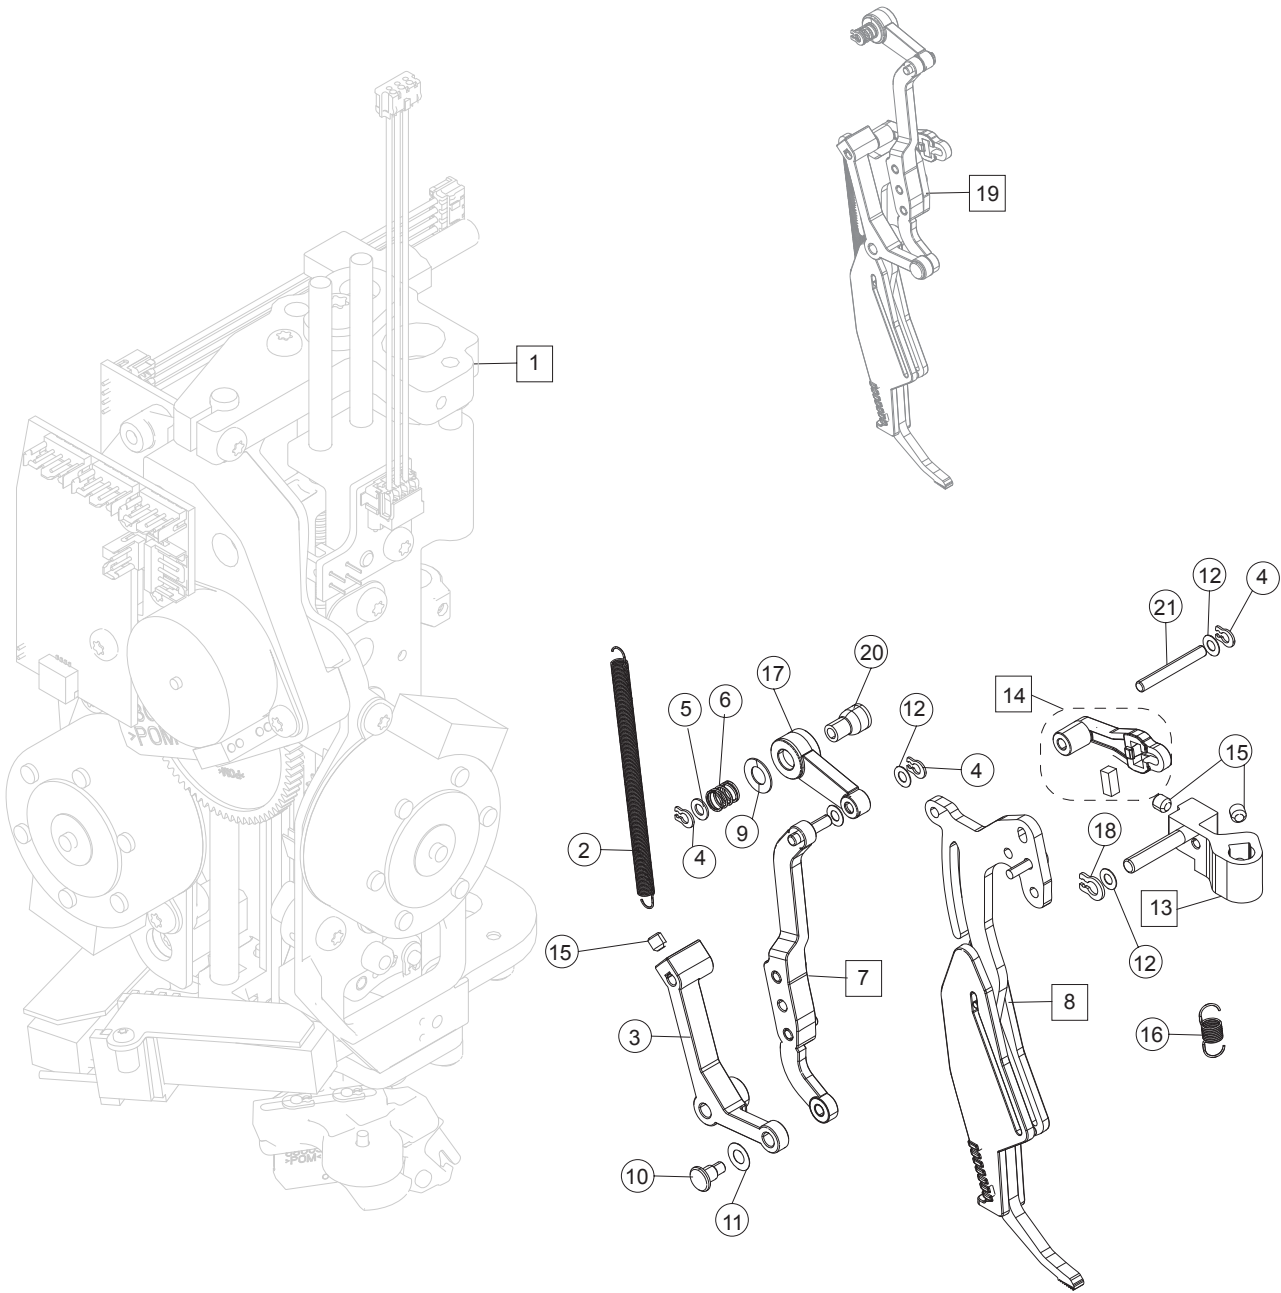

L 3

1	68011635	Sewing Head Cpl
2	68004980	Spring
3	68005932	Troggle Link
4	735612440	Compression Rings Ø 3
5	411981401	Washer 6x3,2x0,5
6	413043101	Compression Spring
7	68003219	Lower Link Cpl
8	68012151	Transport Foot Cpl
9	413095401	Cup Spring 10x5,2x0,4
10	68001893	Pin
11	68006129	Washer 3x8x0,1
12	411967501	Washer 3x6x0,2
13	68009073	Presser Bar Guide Cpl
14	68003906	Lower Slewing Bracket Cpl
15	411968706	Set Screw Flat M4x4 Torx
16	68005179	Spring
17	68004757	Upper Slewing Bracket
18	735613640	Compression Ring Ø4
19	68012130	IDF Link Package
20	413042801	TOGGLE JOINT, IDT
21	412316060	Needle Bearing Pin NRB 3x23,8