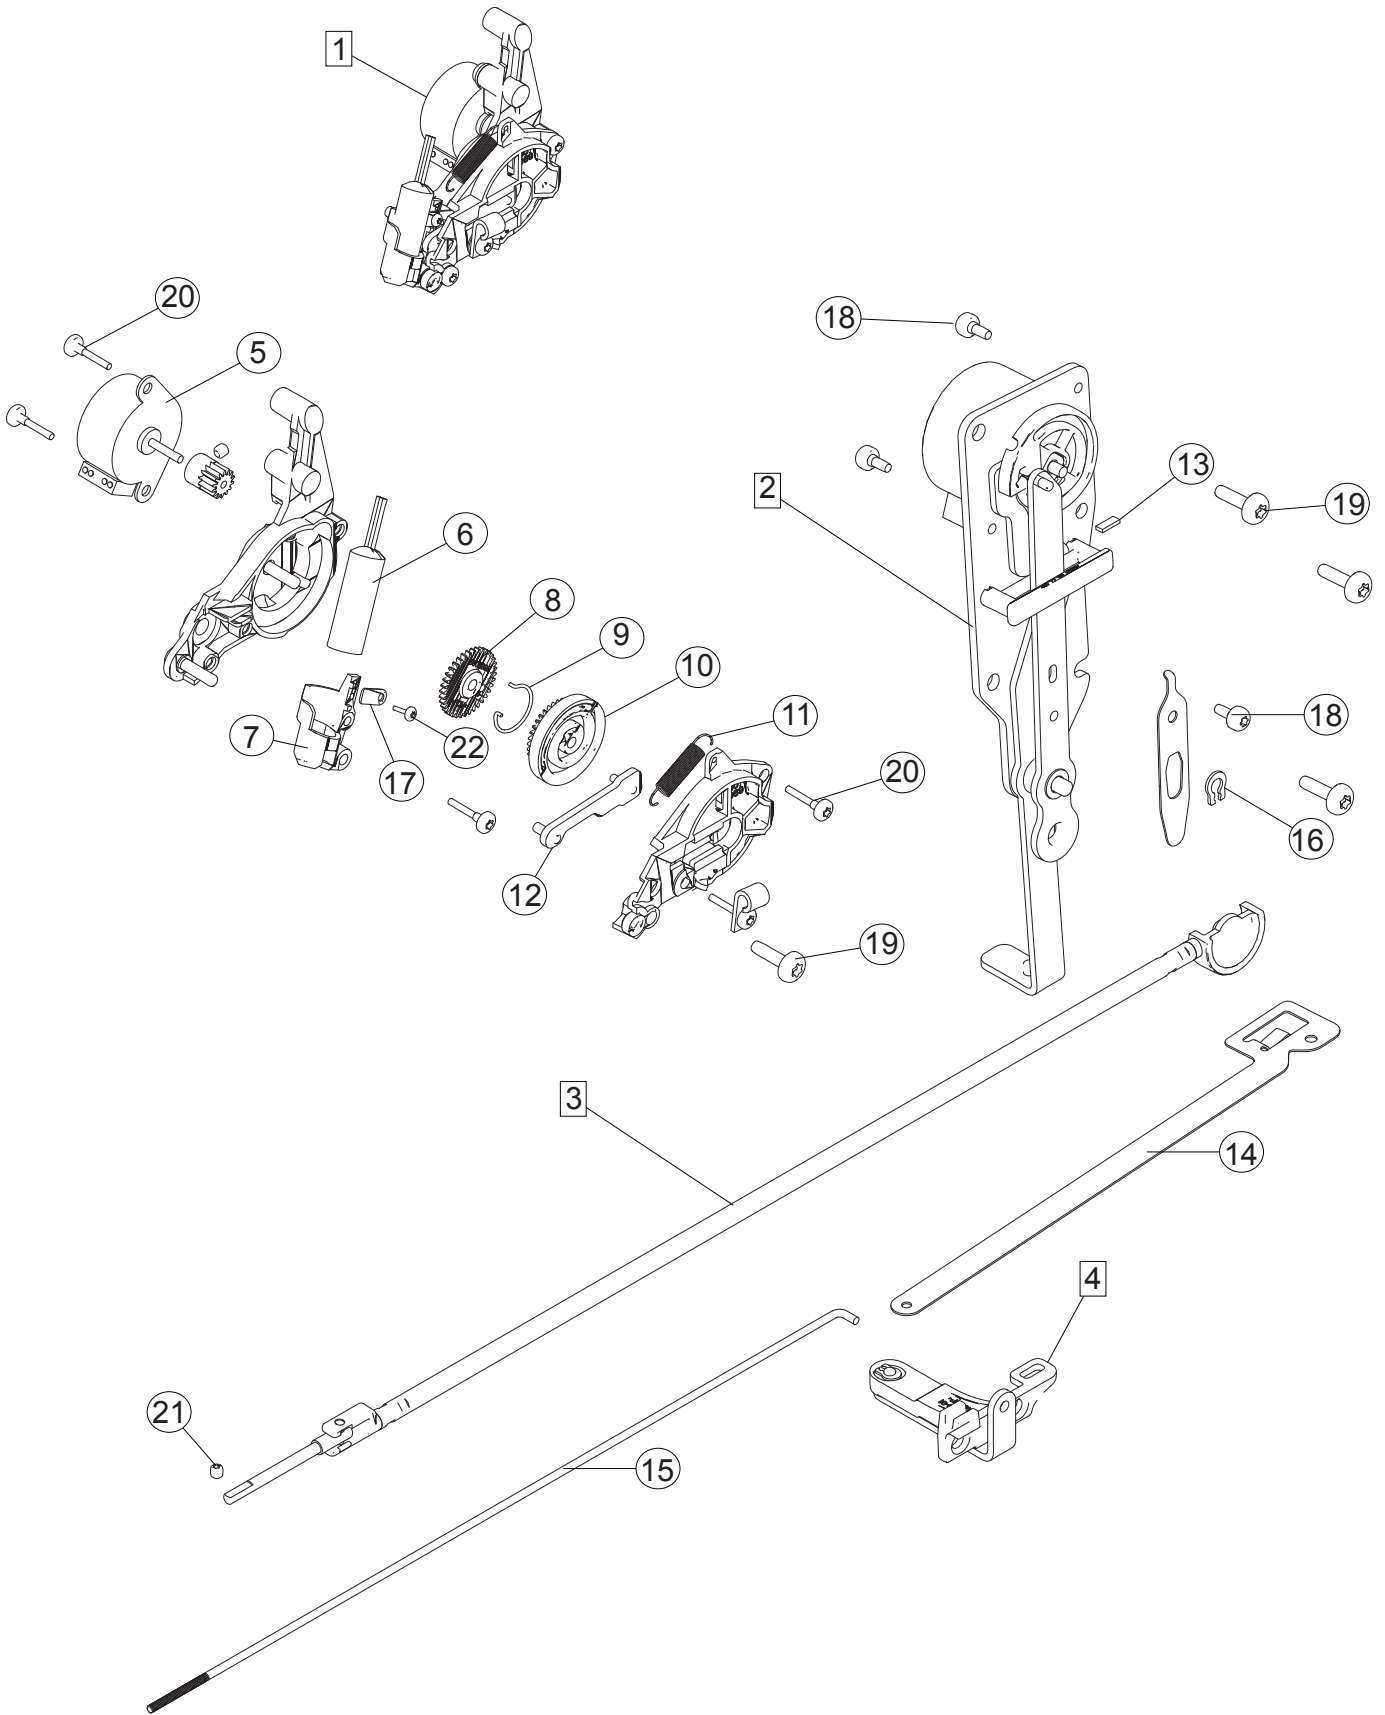

K

1	68011929	Laser Module Cpl
2	413060001	Side Feed Feed Dog Drop Cpl
3	68004953	Pull Rod Side Feeder Cpl
4	413034501	Linkage Feed Dog Drop Cpl
5		
6	68011990	Laser unit
7	68011937	Holder Unit
8		
9		
10		
11	68004980	Spring
12		
13	412796601	Buffer
14	68005033	Transmission Linkage
15	68005034	Pull Wire
16	735613640	Compression Ring Ø4
17	68011987	Plate , locking
18	412056004	Screw TT M3x6
19	412056006	Screw TT M4x12
20	411966803	Screw PT 3x12 FZB
21	411968703	Screw Flat M3x3 Torx
22	411966823	Screw PT 1,8x5 FZB