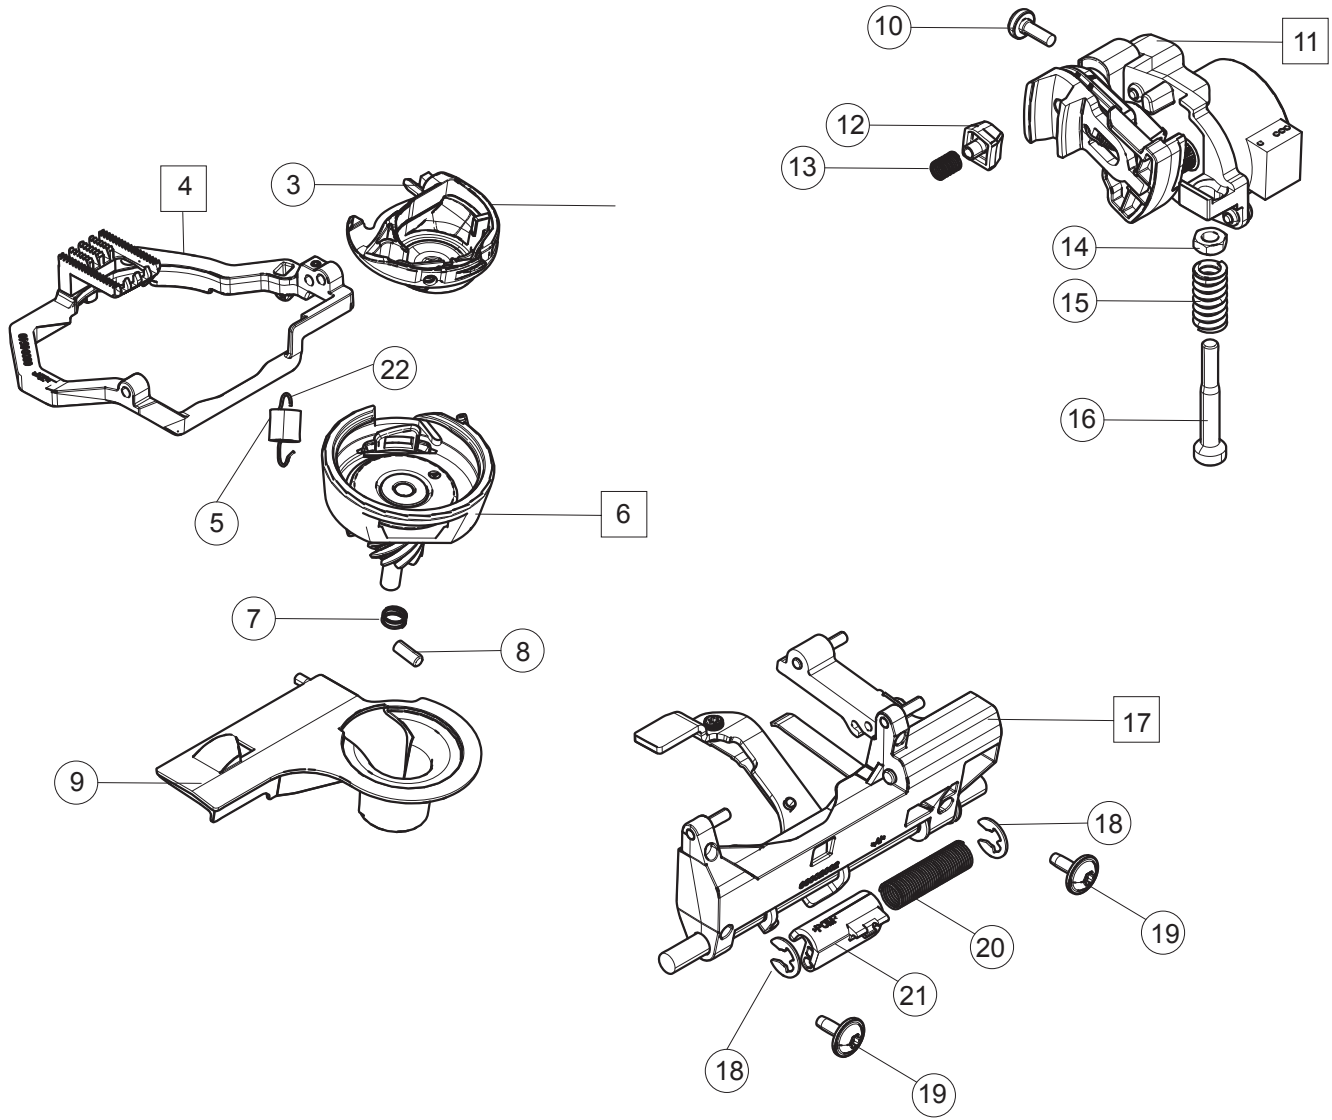

M

3	68003696	bobbin Case Cpl
4	68012326	Frame Feed Dog Cpl
5	413112601	Buffer
6	68016090	Hook Cpl With Shaft
7	412930101	Spring, hook
8	728528705	Set Screw M4x8 Insex
9	68003307	Dust Cover
10	412211412	Screw M4x10 TORX
11	68004643	Guide Unit
12	68017303	Block Guide
13	68008681	Compressor Spring
14	68005005	Nut Balance Adjustment
15	412963601	Spring
16	68005004	Screw Balance Adjustment
17	68012315	Feeding Unit
18	735310920	Lock Washer 5
19	412281904	Screw Flange M4x10 TT Torx
20	412908901	Spring Feed Dog Drop
21	68003579	Insert
22	413270001	Feed Frame Spring
23	920434096	Bobbin