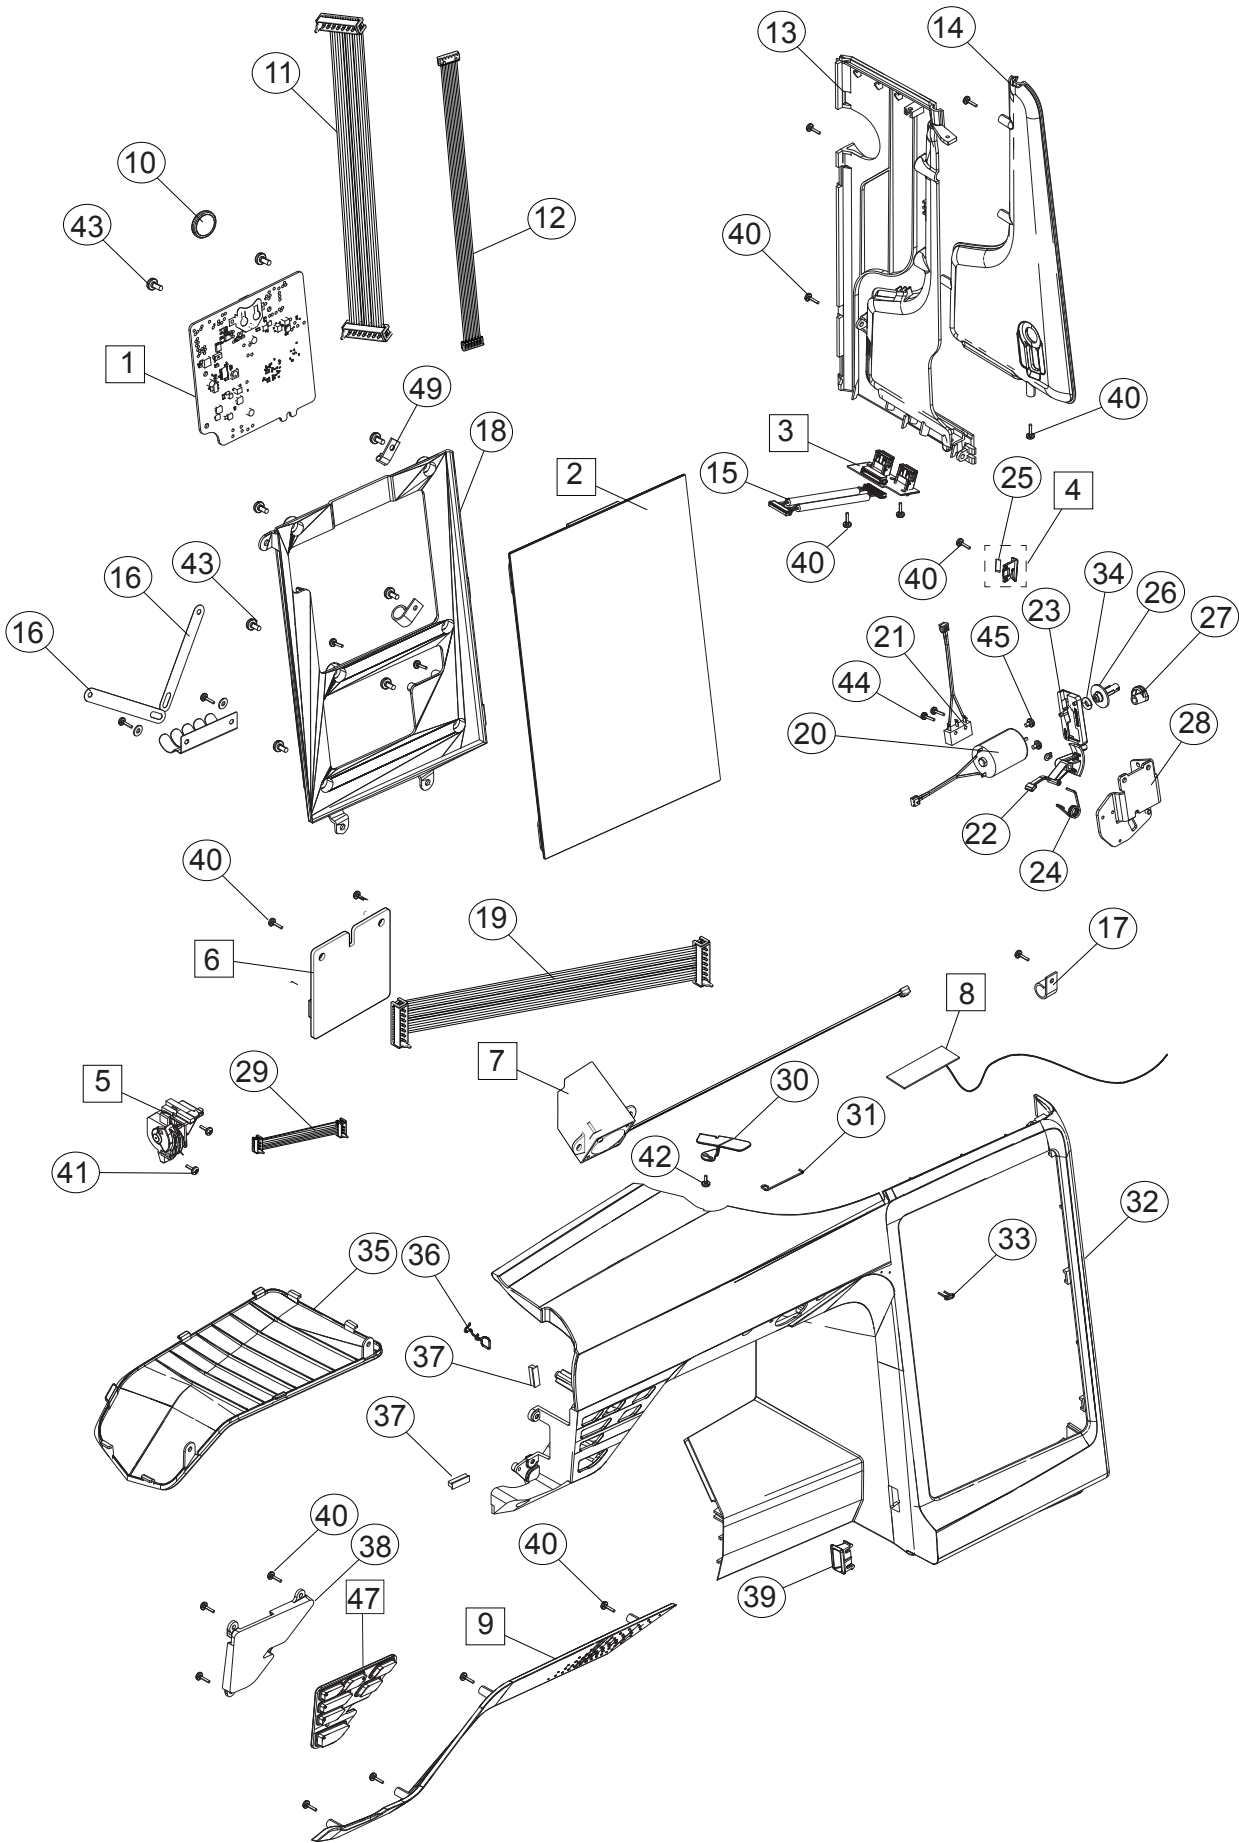

D

1	68008239	Application Board	27	68012335	Eccentric Winding Stop - Burgundy Blush (standard color)
2	68012180	Display Cpl		68015208	Eccentric Winding Stop - Indigo Ice
3	68000165	USB Connector Board		68013480	Eccentric Winding Stop - Modern Mint
4	68012303	Knife holder		68012641	Eccentric Winding Stop - Vivid Sunset
5	68012425	Thread Sensor Cpl			Holder
6	68012324	Right Panel Connector Board Cpl	28	68009766	Cable Right panel - Check spring unit
7	68002021	Loudspeaker Cpl	29	68012317	Thread guide
8	68001638	WiFi Antenna Board CPL w/cable	30	412558001	Thread guide
9	68012400	Decor Front Master - Burgundy Blush (standard color)	31	68012382	Front cover
	68015783	Decor Front Master - Indigo Ice	32	68012321	Thread Guide
	68013702	Decor Front Master - Modern Mint	33	412305502	O-Ring
	68012660	Decor Front Master - Vivid Sunset	34	68008549	Light Diffuser Cover
10		Battery CR2032	35	68012384	Thread Guide
11	68009756	Cable Assembly Base-application signal	36	68002550	Brusch Pile Seal
12	68009757	Cable Assembly Base -Application multi	37	68012197	Holder Keyboard
13	68012165	Cover Gable	38	68000033	Cover
14	68012398	Decor Gable - Burgundy Blush (standard color)	39	411966820	Screw PT 3x10 FZB
	68015195	Decor Gable - Indigo Ice	40	411966801	Screw PT 3x7,5 FZB
	68012743	Decor Gable - Modern Mint	41	411966828	Screw PT 3x6 FZB
	68012635	Decor Gable - Vivid Sunset	42	412056011	Screw TT M3x5
15	68001937	Cable USB Cpl	43	412211418	Screw M2,5x10 FZB 5.8 TORX
16	68012453	Grounding Plate	44	412211401	Screw M3x4 TORX
17	68018081	Wire Clip	45	68002441	Wire Clip
18	68012136	Cover Display	46	68012168	Keyboard Front Cpl - Burgundy Blush (standard color)
19	68009763	Cable Assembly Application- right board	47	68015329	Keyboard Front Cpl - Indigo Ice
20	68009060	Bobbin Winding Motor Cpl		68012725	Keyboard Front Cpl - Modern Mint
21	68009063	Microswitch Cpl		68012642	Keyboard Front Cpl - Vivid Sunset
22	68012328	Lever Winding Stop - Burgundy Blush (standard color)	48	68009762	Cable Assembly application -Display
	68015194	Lever Winding Stop - Indigo Ice			
	68012934	Lever Winding Stop - Modern Mint			
	68012634	Lever Winding Stop - Vivid Sunset			
23	68008887	Brake Lever			
24	68004771	Torsion Spring Winding Stop			
25	412423701	Thread Cutter			
26	68012331	Winding Shaft - Burgundy Blush (standardColor)			
	68015203	Winding Shaft - Indigo Ice			
	68013472	Winding Shaft - Modern Mint			
	68012640	Winding Shaft - Vivid Sunset