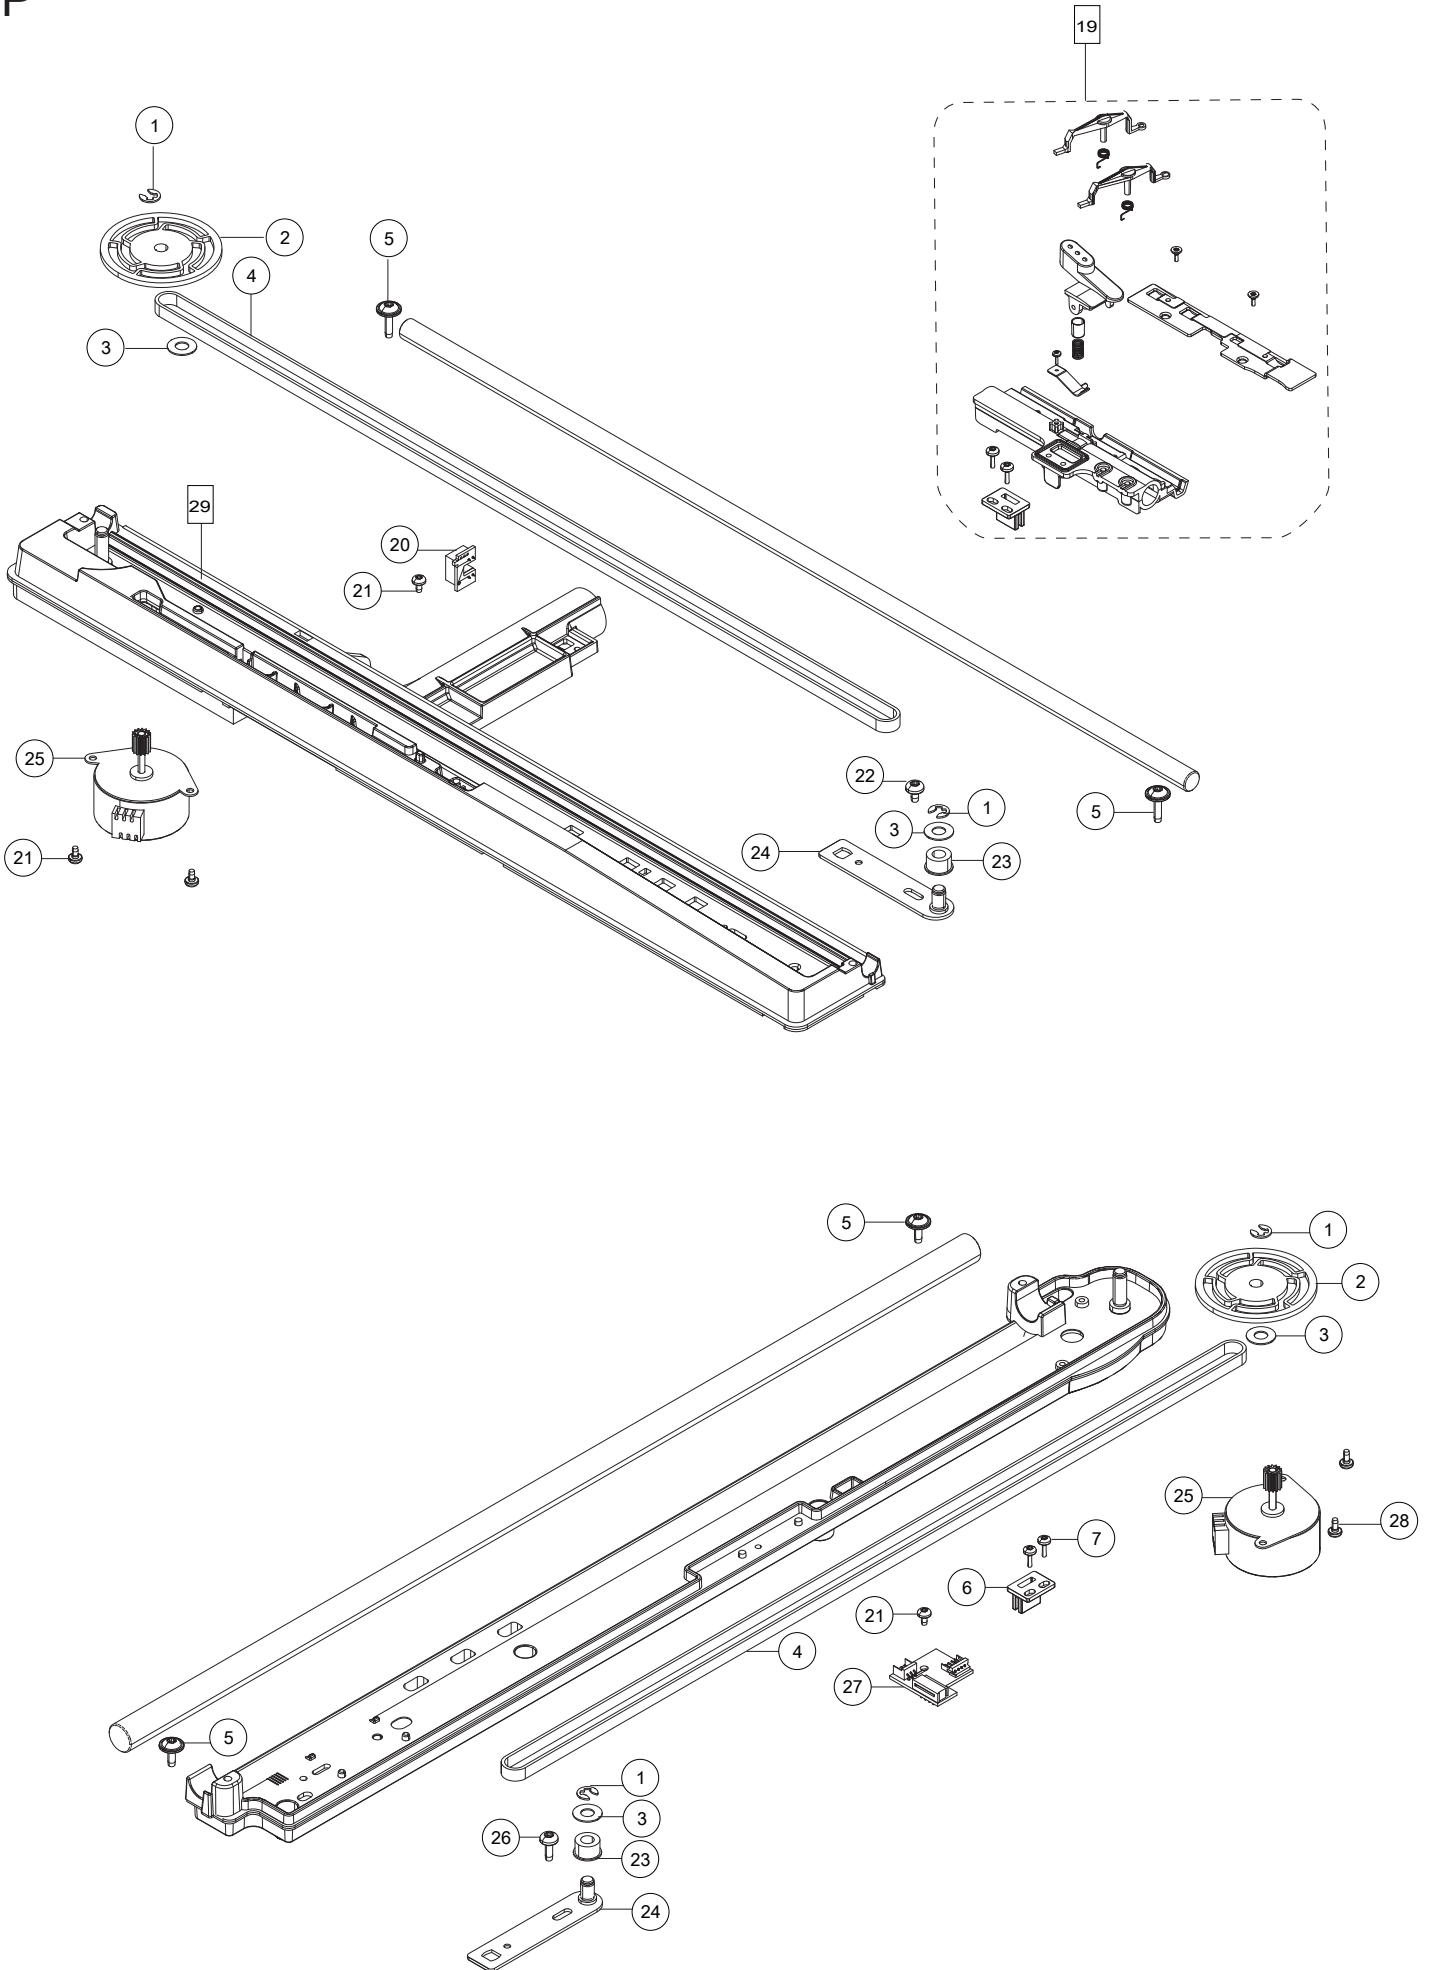

O

		TOOLS		
1				
2	412397701	Thread Net 15x100		
3	68001933	Multi Tool Cpl	35	6310260018000 Spacer
4	401539901	Seam Ripper	36	6111160002000 Feeler gauge 2.5
5	413190401	Brush SHF	37	413102201 Needle clamp
6	412411101	Ruler, Dual Feed, Right		
6	412415101	Ruler, Dual Feed, Left		
7	68016045	Bobbin Blue		
8	416486001	Spool Cone		
9	68000130	Spool Holder		
10	413051601	Spool Holder 22 mm		
11	413051602	Spool Holder 35 mm		
12	413051603	Spool Holder 45 mm		
13	68008711	Scant Stitch Plate		
14	413105601	Clearance Plate		
15	620098796	Needle Box 5 Needles, Inspira		
16	68011543	Blind Hem Foot D		
17	68011495	Edging Presser Foot J		
18	68011571	Buttonhole Presser Foot C		
19	68012795	¼" Piecing Foot		
20	68011500	Smooth Glide Foot H		
21	68011895	Zipper Presser Foot E		
22	68012404	Glide Sole, Buttonhole Foot		
23	412849801	Embroidery Foot R CPL		
24	68017593	Q-foot cpl		
25	68009000	A-foot 9mm		
27	68011655	Buttonhole Sensor Foot		
28	68011502	Presser foot Side Motion		
29	68011913	Presser Foot B		
30	413070203	Set of Clips		
31	412610701	Felt Pad		
32	68002097	Zipper Bag		
33	471059501	USER GUIDE SWE		
33	471059506	USER GUIDE DEN		
33	471059511	USER GUIDE FIN		
33	471059521	USER GUIDE NOR		
33	471059526	USER GUIDE ENG		
33	471059531	USER GUIDE FRE		
33	471059536	USER GUIDE DUT		
33	471059541	USER GUIDE ITA		
33	471059546	USER GUIDE SPA		
33	471059551	USER GUIDE GER		
33	471059556	USER GUIDE RUS		

P

1	735310820	Lock Washer 4
2	412524601	Gear Wheel
3	412384301	Washer 6/13*0.6 FZB
4	413027201	Synchronous Belt XY-Unit
5	412281904	Screw Flange M4*10 TAPTITE TORX
6	412525301	Holder Belt
7	411966801	Screw PT 30*7.5 FZB TORX
19	68006061	Y-Sled, CPL.
20	413029601	Board, Hoop Detection, CPL.
21	412056011	Screw M3*5
22	412056012	Screw M4*6
23	412384202	Cog Wheel
24	412524901	Plate, Belt Tension, CPL.
25	413029901	Stepper Motor, XY-Unit, CPL.
26	412056005	Screw TAPTITE M4*10 TORX
27	413029301	Board, Y-Arm, CPL.
28	412056004	Screw TAPTITE M3*6 TORX
29	413026301	Y-Frame