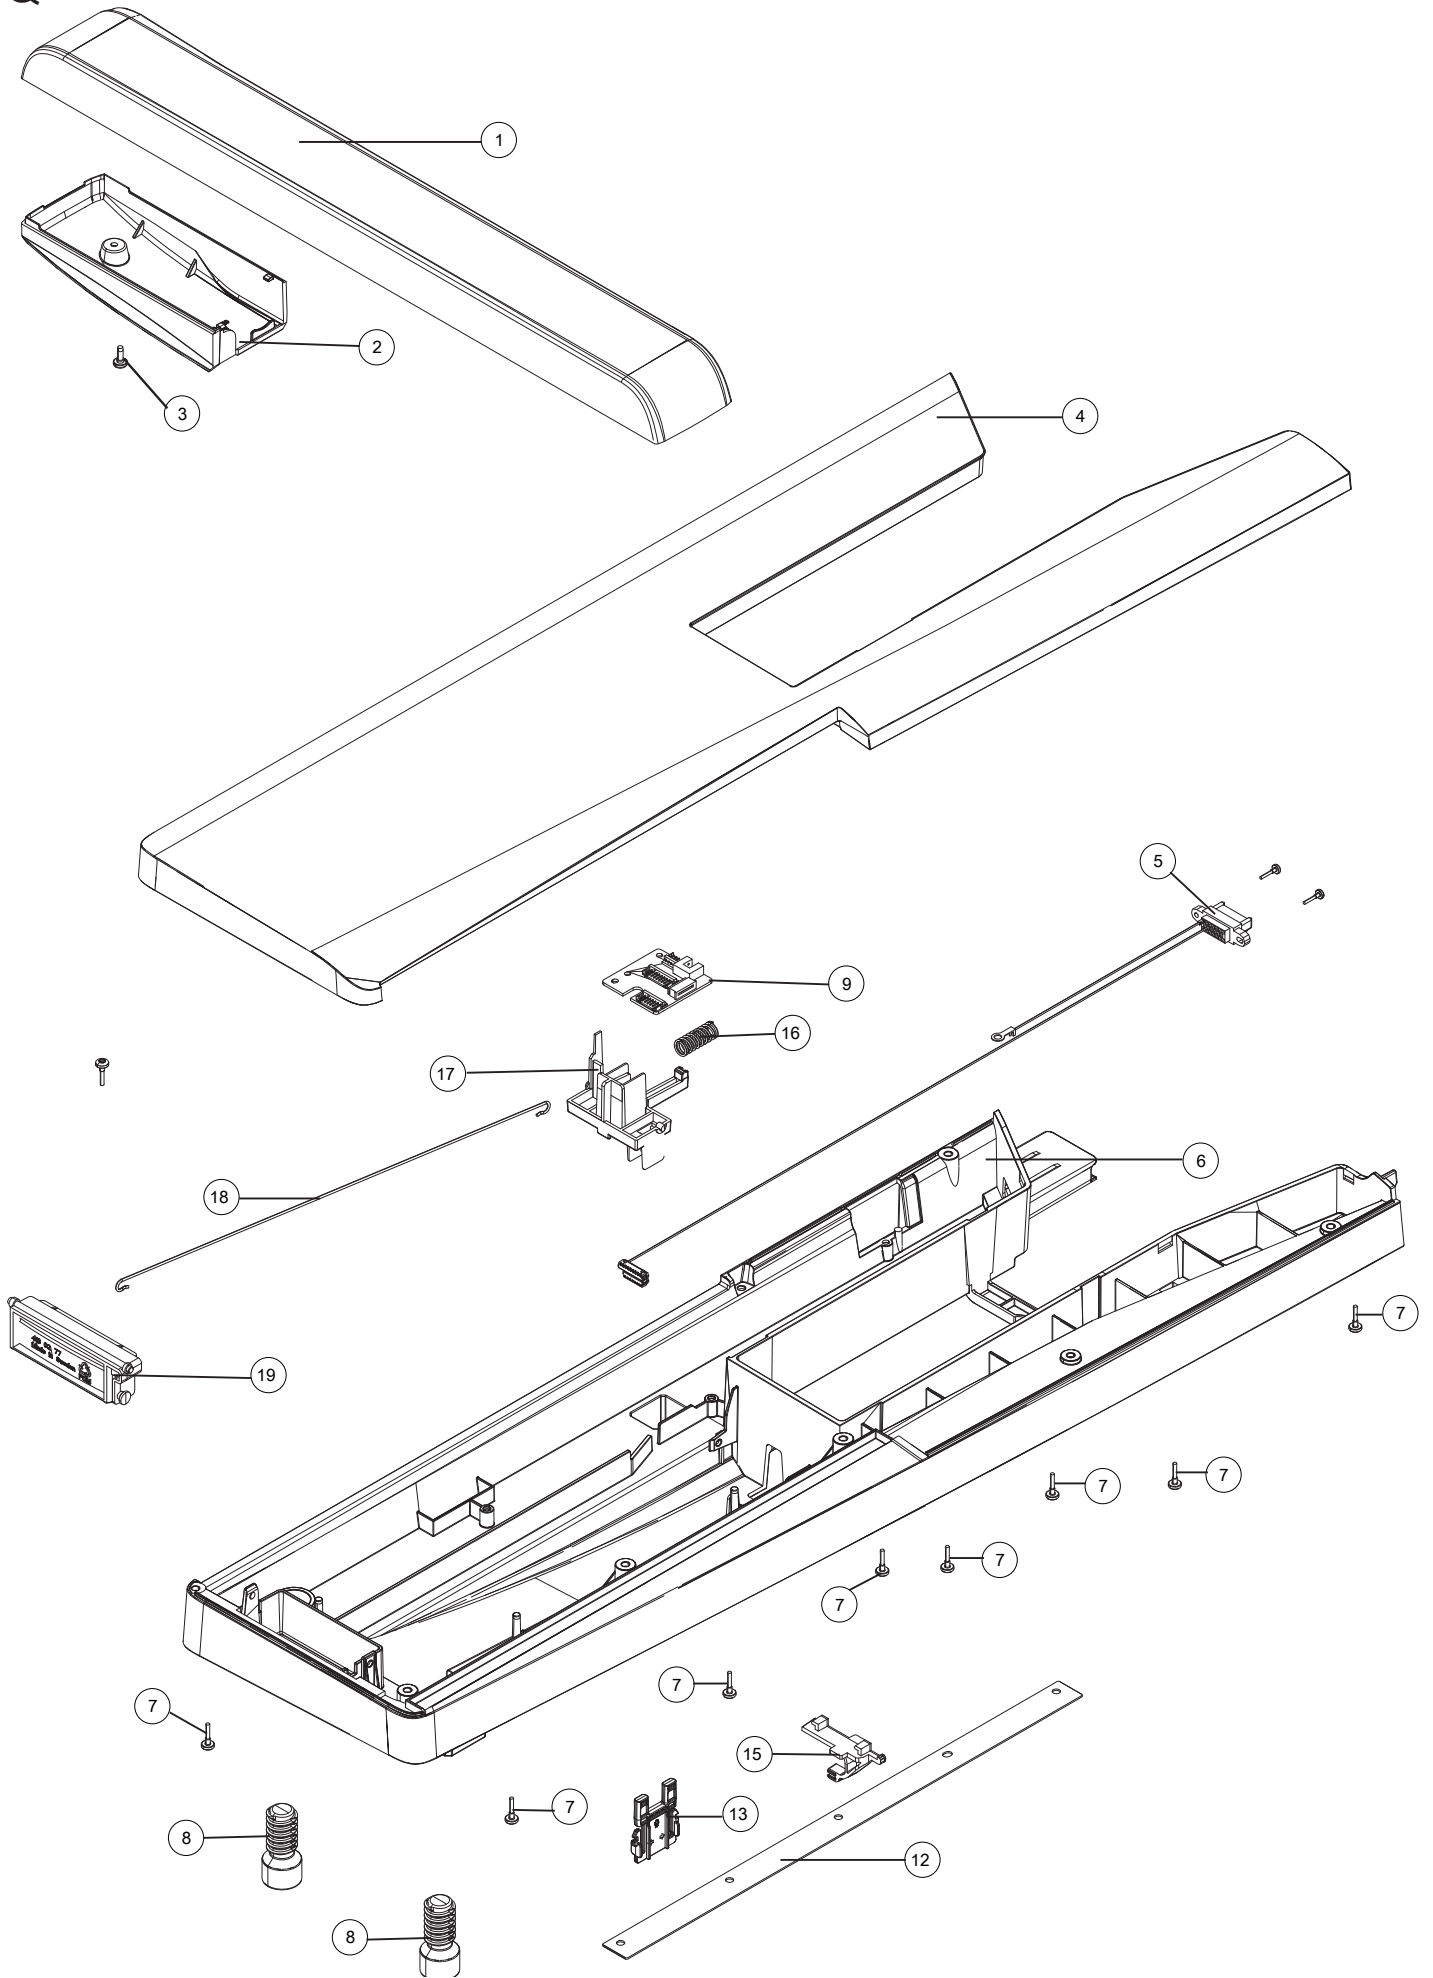

Q

1	68017418	Cover Y-arm
2	68004916	Cover Motor
3	412056005	Screw TT M4x10
4	68004913	Cover Top
5	68016264	Cable Assembly
6	68004912	Cover Bottom
7	411966808	Screw PT 4x14 FZB
8	413028502	Foot, XY-Unit Cpl
9	413029001	Board, XY-Unit
12	413028703	Guide, Support Arm
13	413030101	Transport Locking Device
15	68002079	Support Arm
16	412721401	Spring, Latch
17	68003611	Latch
18	68004919	Pull Rod, Latch
19	413027701	Handle Latch