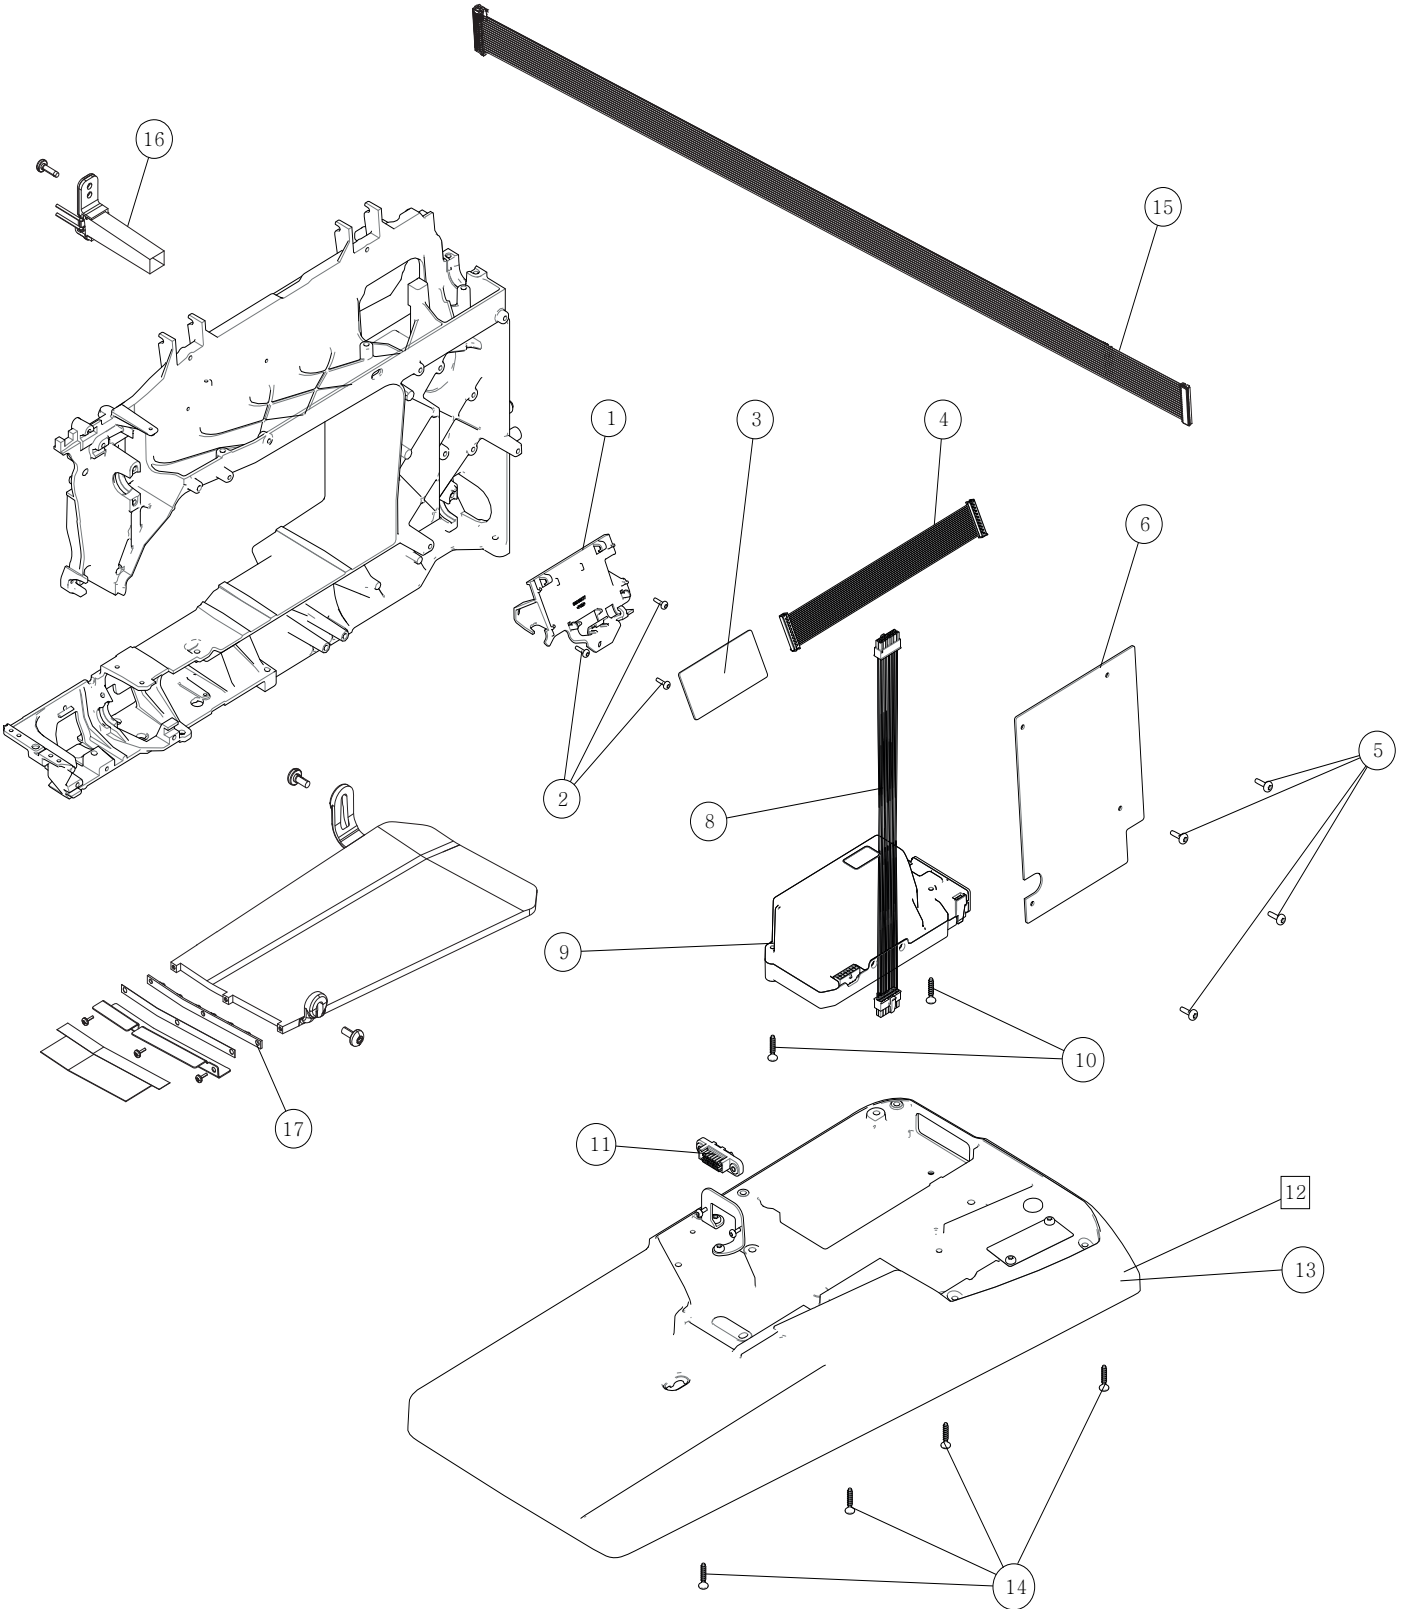

E

1	68001877	Connector Board Holder
2	412056010	Screw TT M3x10
3	68001644	Right Connector Board Cpl
4	68009758	Cable Assembly
5	412056006	Screw TT M4x12
6	68003293	Base Board HV Epic 2
8	68009759	Cable Assembly Pwsupply-Base board
9	68012563	Power Supply Unit
10	411967105	Screw PT FS 40*20 FZB
11	68009760	Cable Assembly Base-XY
12	68012351	Base Plate Cpl - Burgundy Blush (standard color)
13	68015750	Base Plate only - Indigo Ice
	68013149	Base Plate only - Modern Mint
	68012645	Base Plate only - Vivid Sunset
14	68018123	Screw TT M5x30
15	68009755	Cable assy Base board -Sewing head
16	68009767	Light Guide Cpl
17	68009772	Light Guide C Cpl