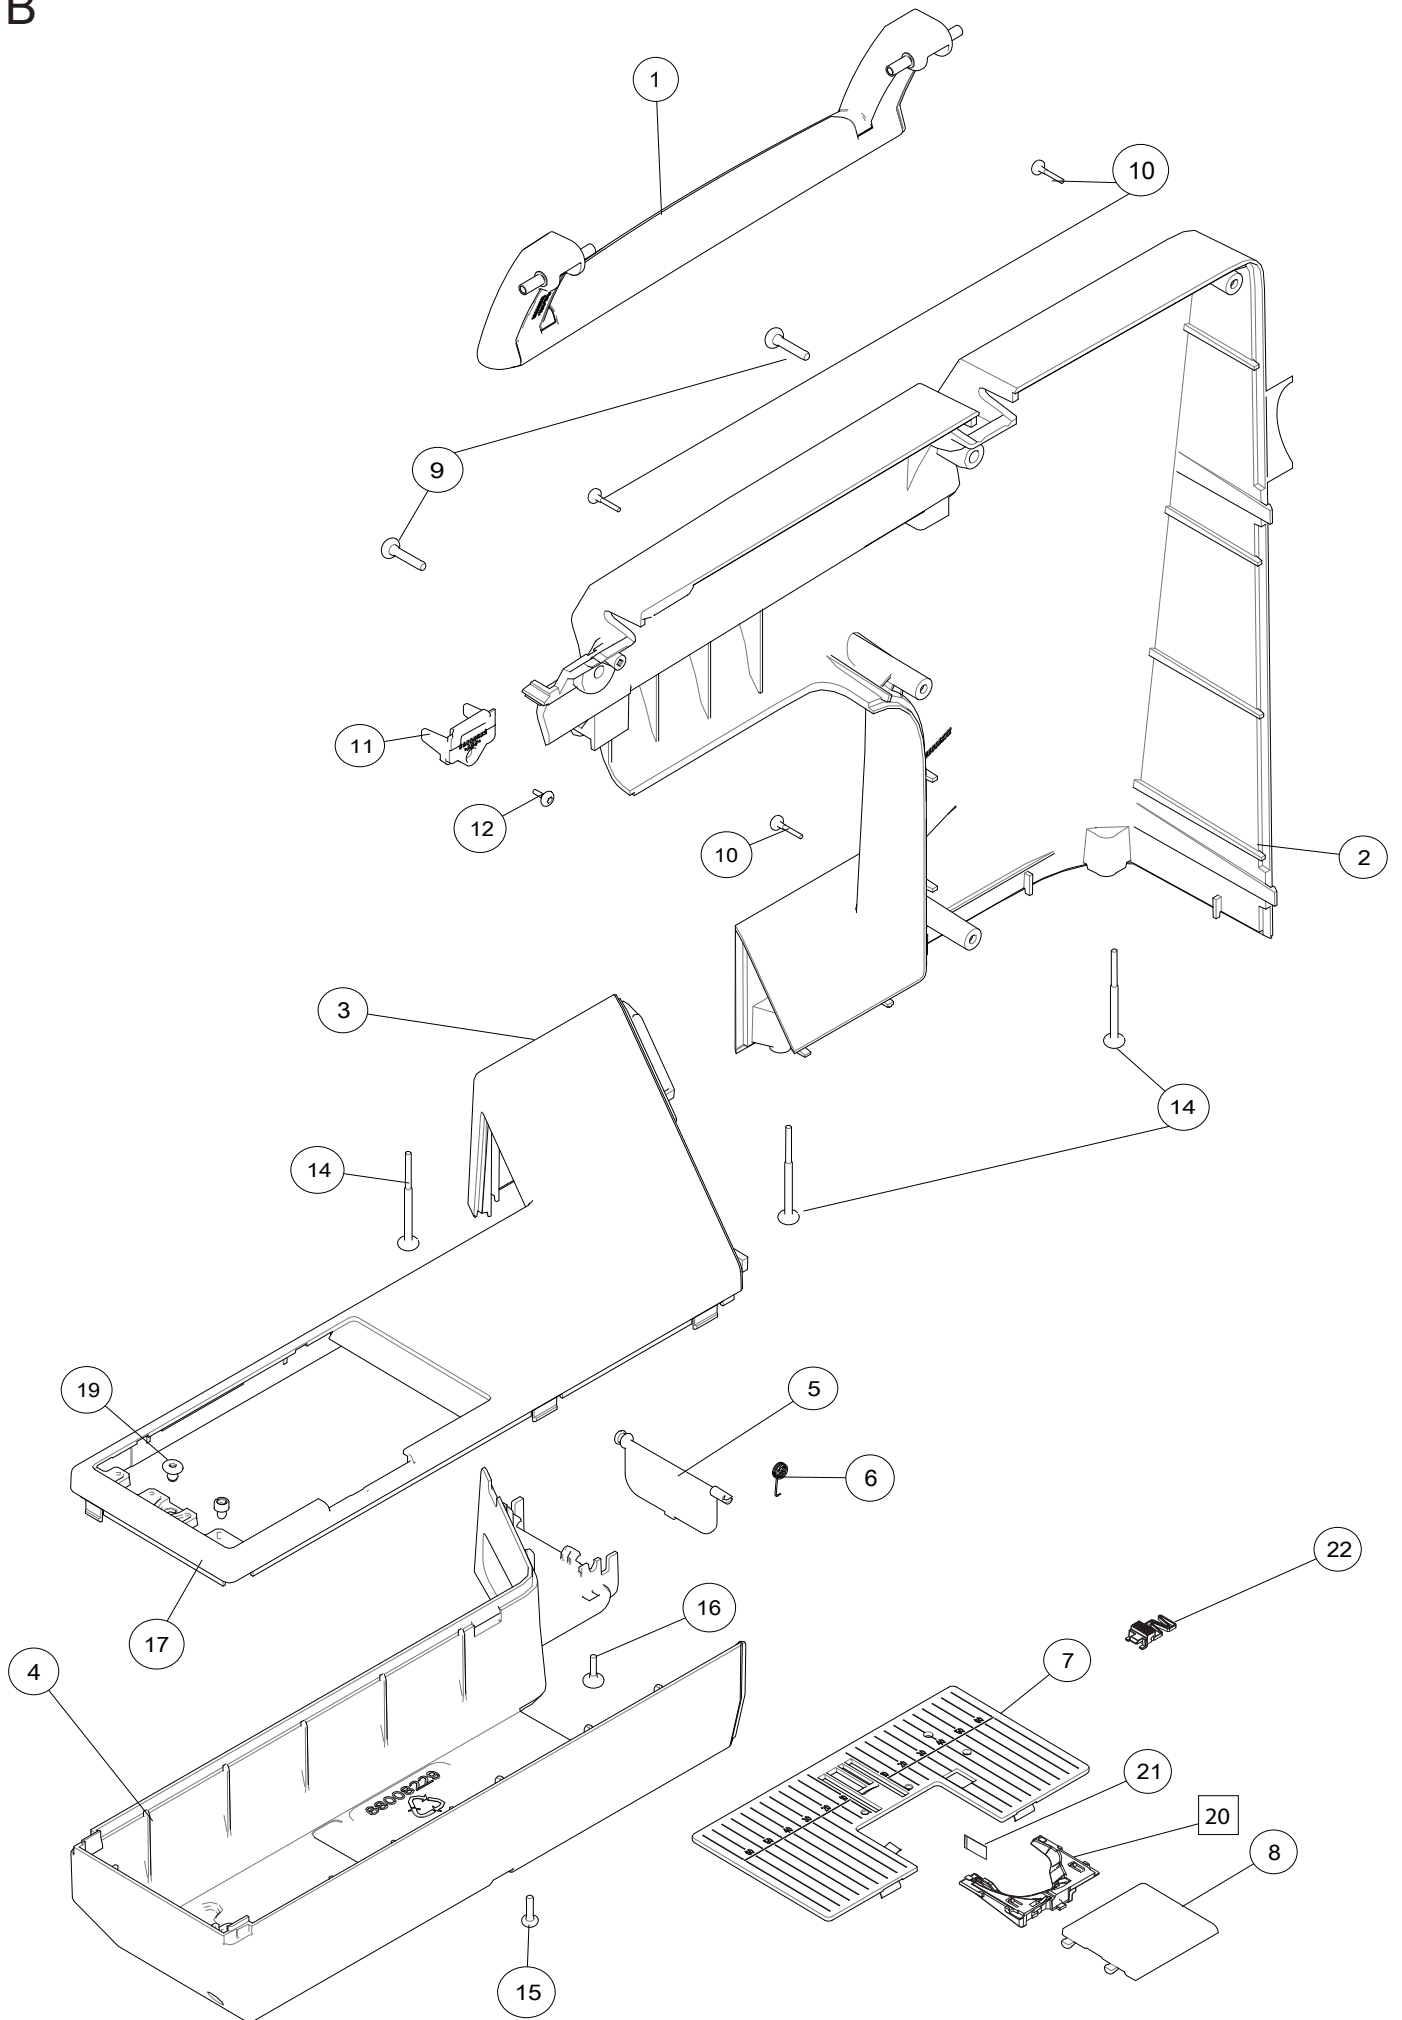

B

1	68012304	Handle Cpl - Burgundy Blush (Standard color)
	68015404	Handle Cpl - Indigo Ice
	68012801	Handle Cpl - Modern Mint
	68012652	Handle Cpl - Vivid Sunset
2	68012005	Cover Rear Base - White
	68012577	Cover Rear Base - Vivid Sunset
3	68012413	Cover Free Arm Upper - White
	68012631	Cover Free Arm Upper - Vivid Sunset
4	68008229	Cover Free Arm Lower
5	68008227	Lid
6	413068601	Torsion Spring
7	68008712	Stitch Plate Cpl
8	68003968	Bobbin Cover
9	412056007	Screw TT M4x16
10	411966803	Screw PT 3x12 FZB
11	68009683	Cover handle
12	411966828	Screw PT 3x6 FZB
14	411966812	Screw PT 4x40 FZB
15	412056010	Screw TT M3x10
16	412056006	Screw TT M4x12 TORX
17	68008210	Guide Pin
19	412287903	Screw M4x5
20	68005144	Retainer Cpl
21	412423701	Thread Cutter
22	68008219	Button