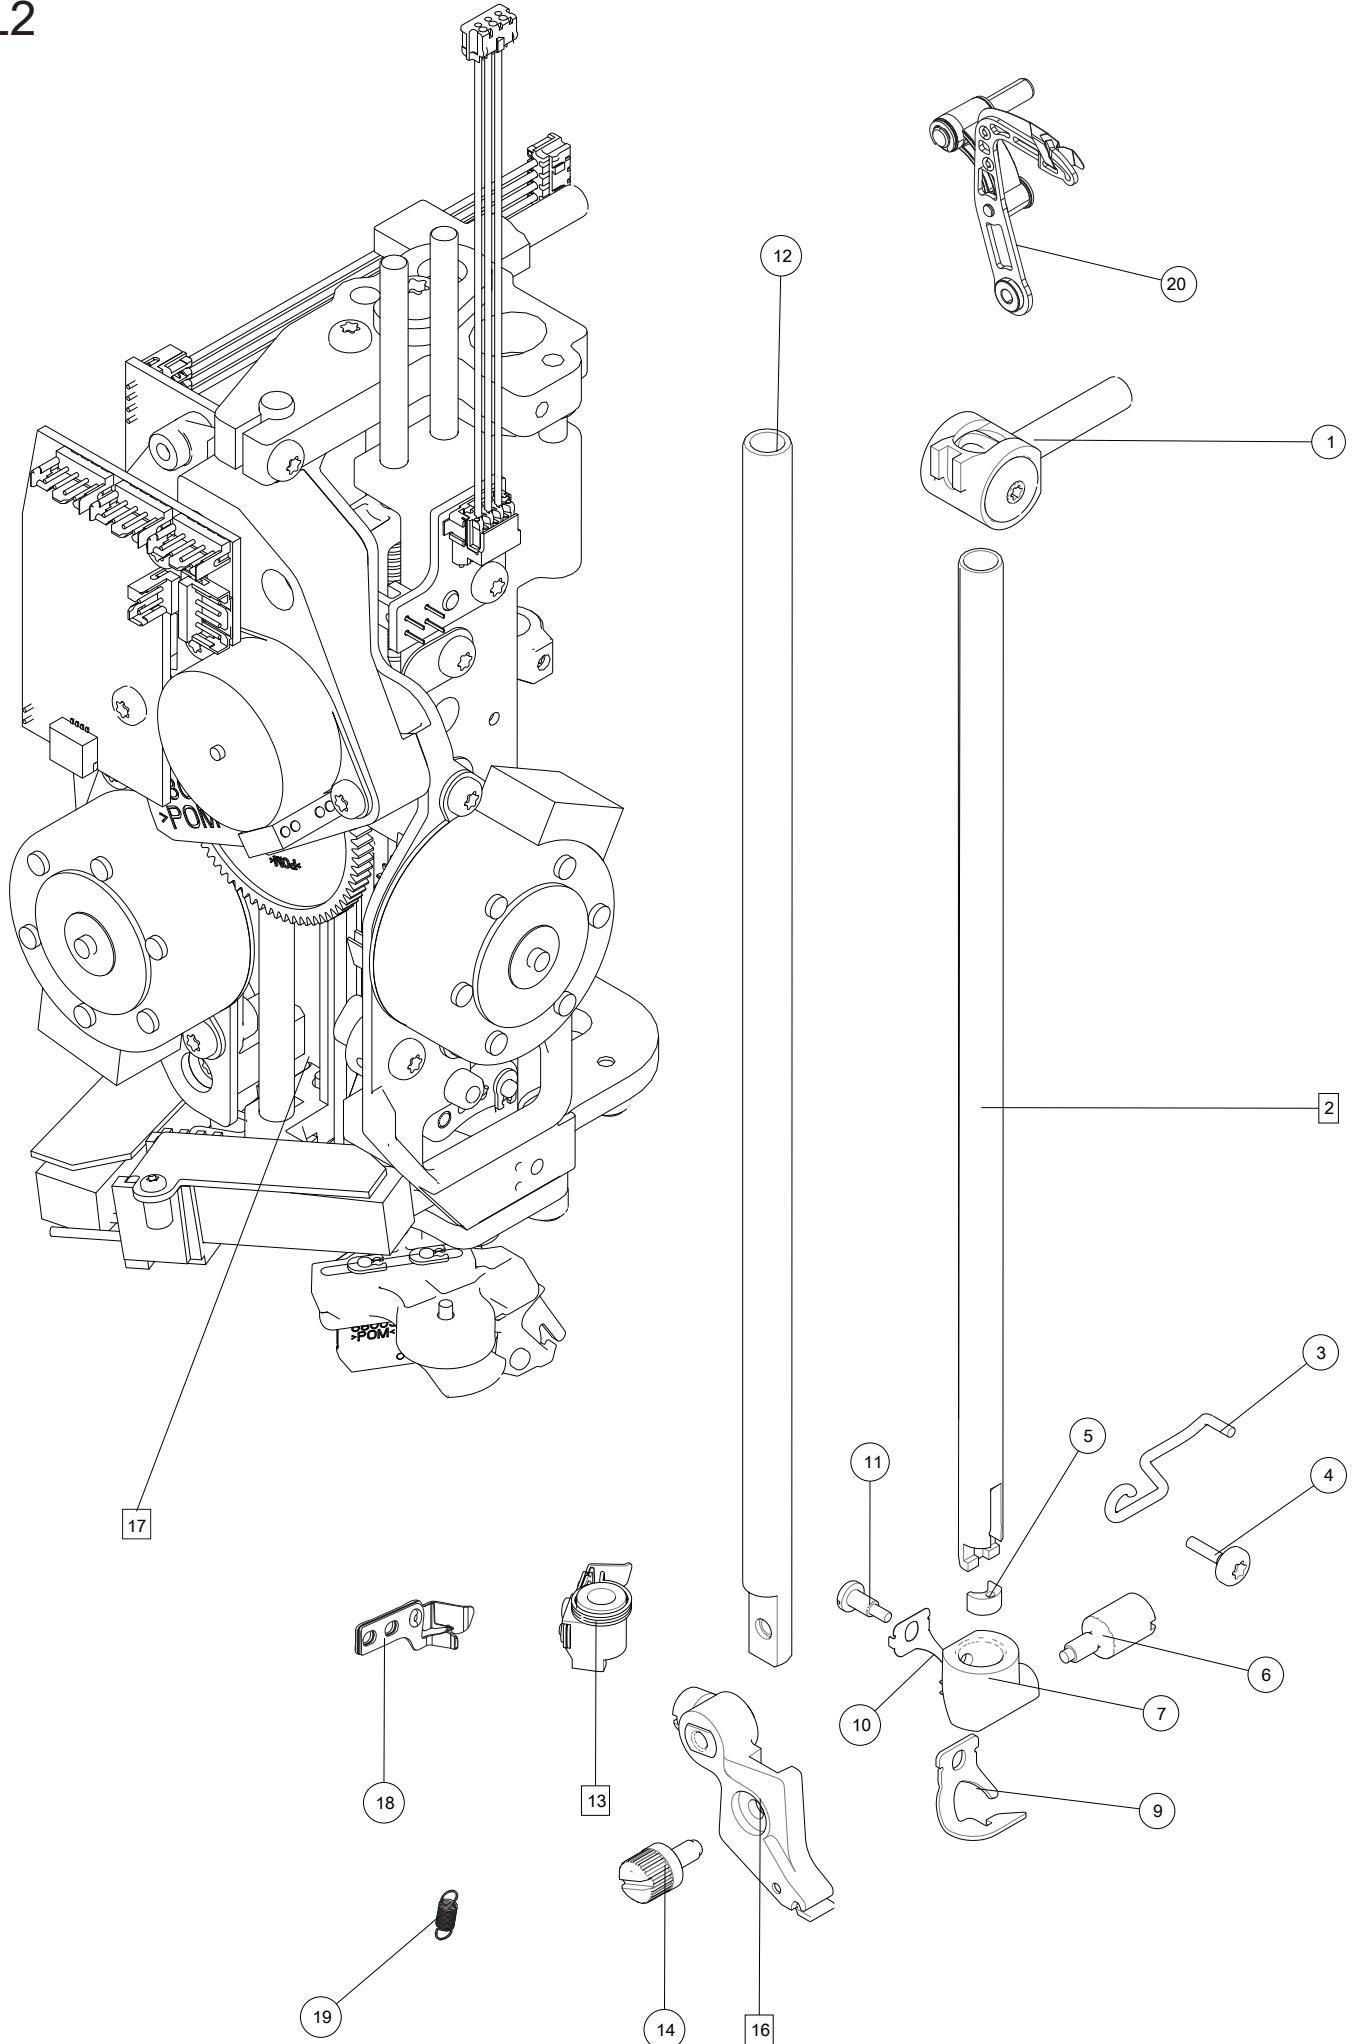

L2

1	68009668	Cross Head Cpl
2	68012542	Needle Bar Cpl
3	68004772	Thread Guide
4	411966801	Screw PT 3x7,5 FZB
5	68016246	Stop, Needle Clamp
6	413373001	Screw, Needle Holder
7	68003996	Needle Holder
9	68016390	Thread Guide
10	68016391	Thread Lock
11	68002284	Screw, Thread Leader
12	68003627	Presser Bar
13	68012540	Hook Bracket Cpl
14	412409701	Screw for Presser Foot
16	68011760	Holder Presser Foot
17	68011635	Sewing Head Cpl
18	68012541	Hook Cpl
19	68008152	Spring - Needle Threader
20	68000100	Take Up Lever Cpl
21	68009000	A-foot 9mm