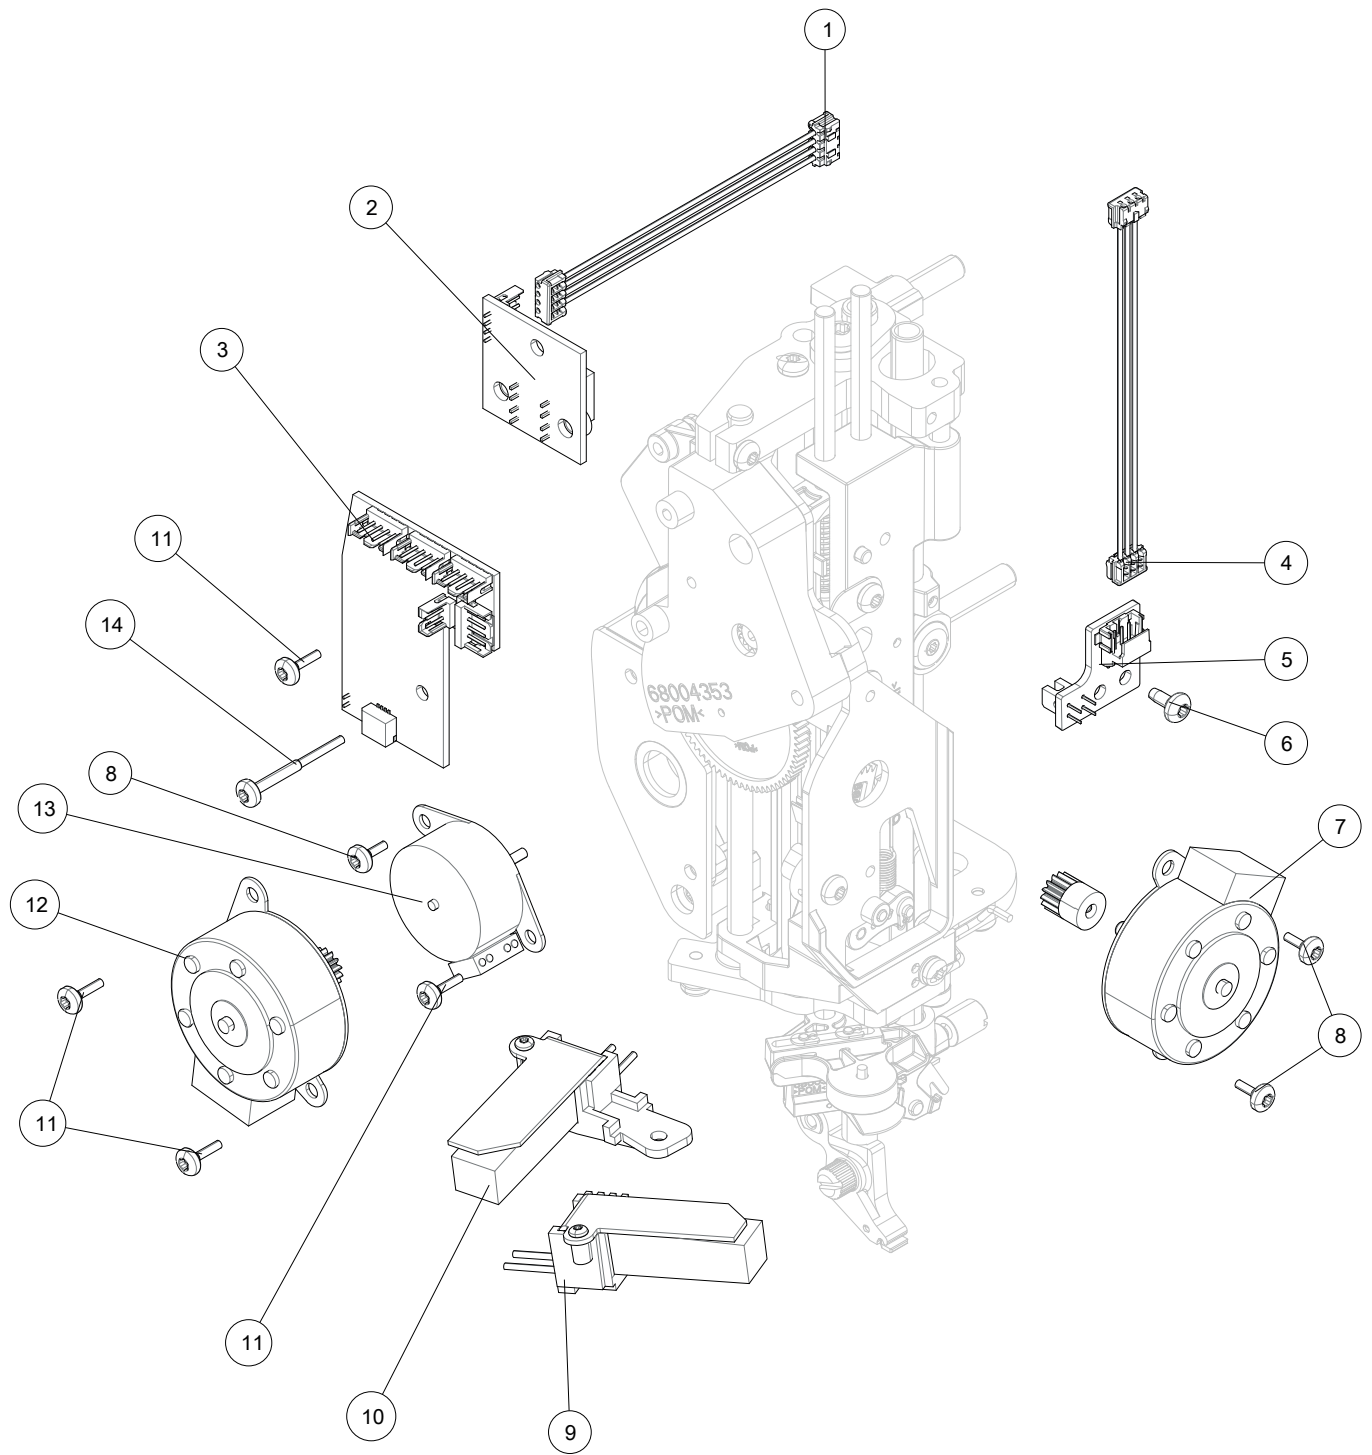

L 1

1	68009764	Cable Assembly Left Con board- Pfoot sensor
2	68001972	Presser Foot Servo Sensor Board Cpl
3	68001673	Left Connector Board Cpl
4	68009765	Cable Assembly
5	68008783	Needle Thread Sensor Cpl
6	412056004	Screw TT M3x6
7	412993901	Step Motor
8	411966828	Screw PT 30x6 FZB Torx
9	68009754	Light Guide Sewing Head Left Front Cpl
10	68009770	Light Guide Sewing Head Left Rear Cpl
11	411966801	S_Screw PT 30x7,5 FZB Torx
12	68016159	Stepping Motor Cpl
13	413004602	Stepping Motor 25mm
14	411966822	Screw PT 3x25 FZB
	68011929	Laser Module Cpl