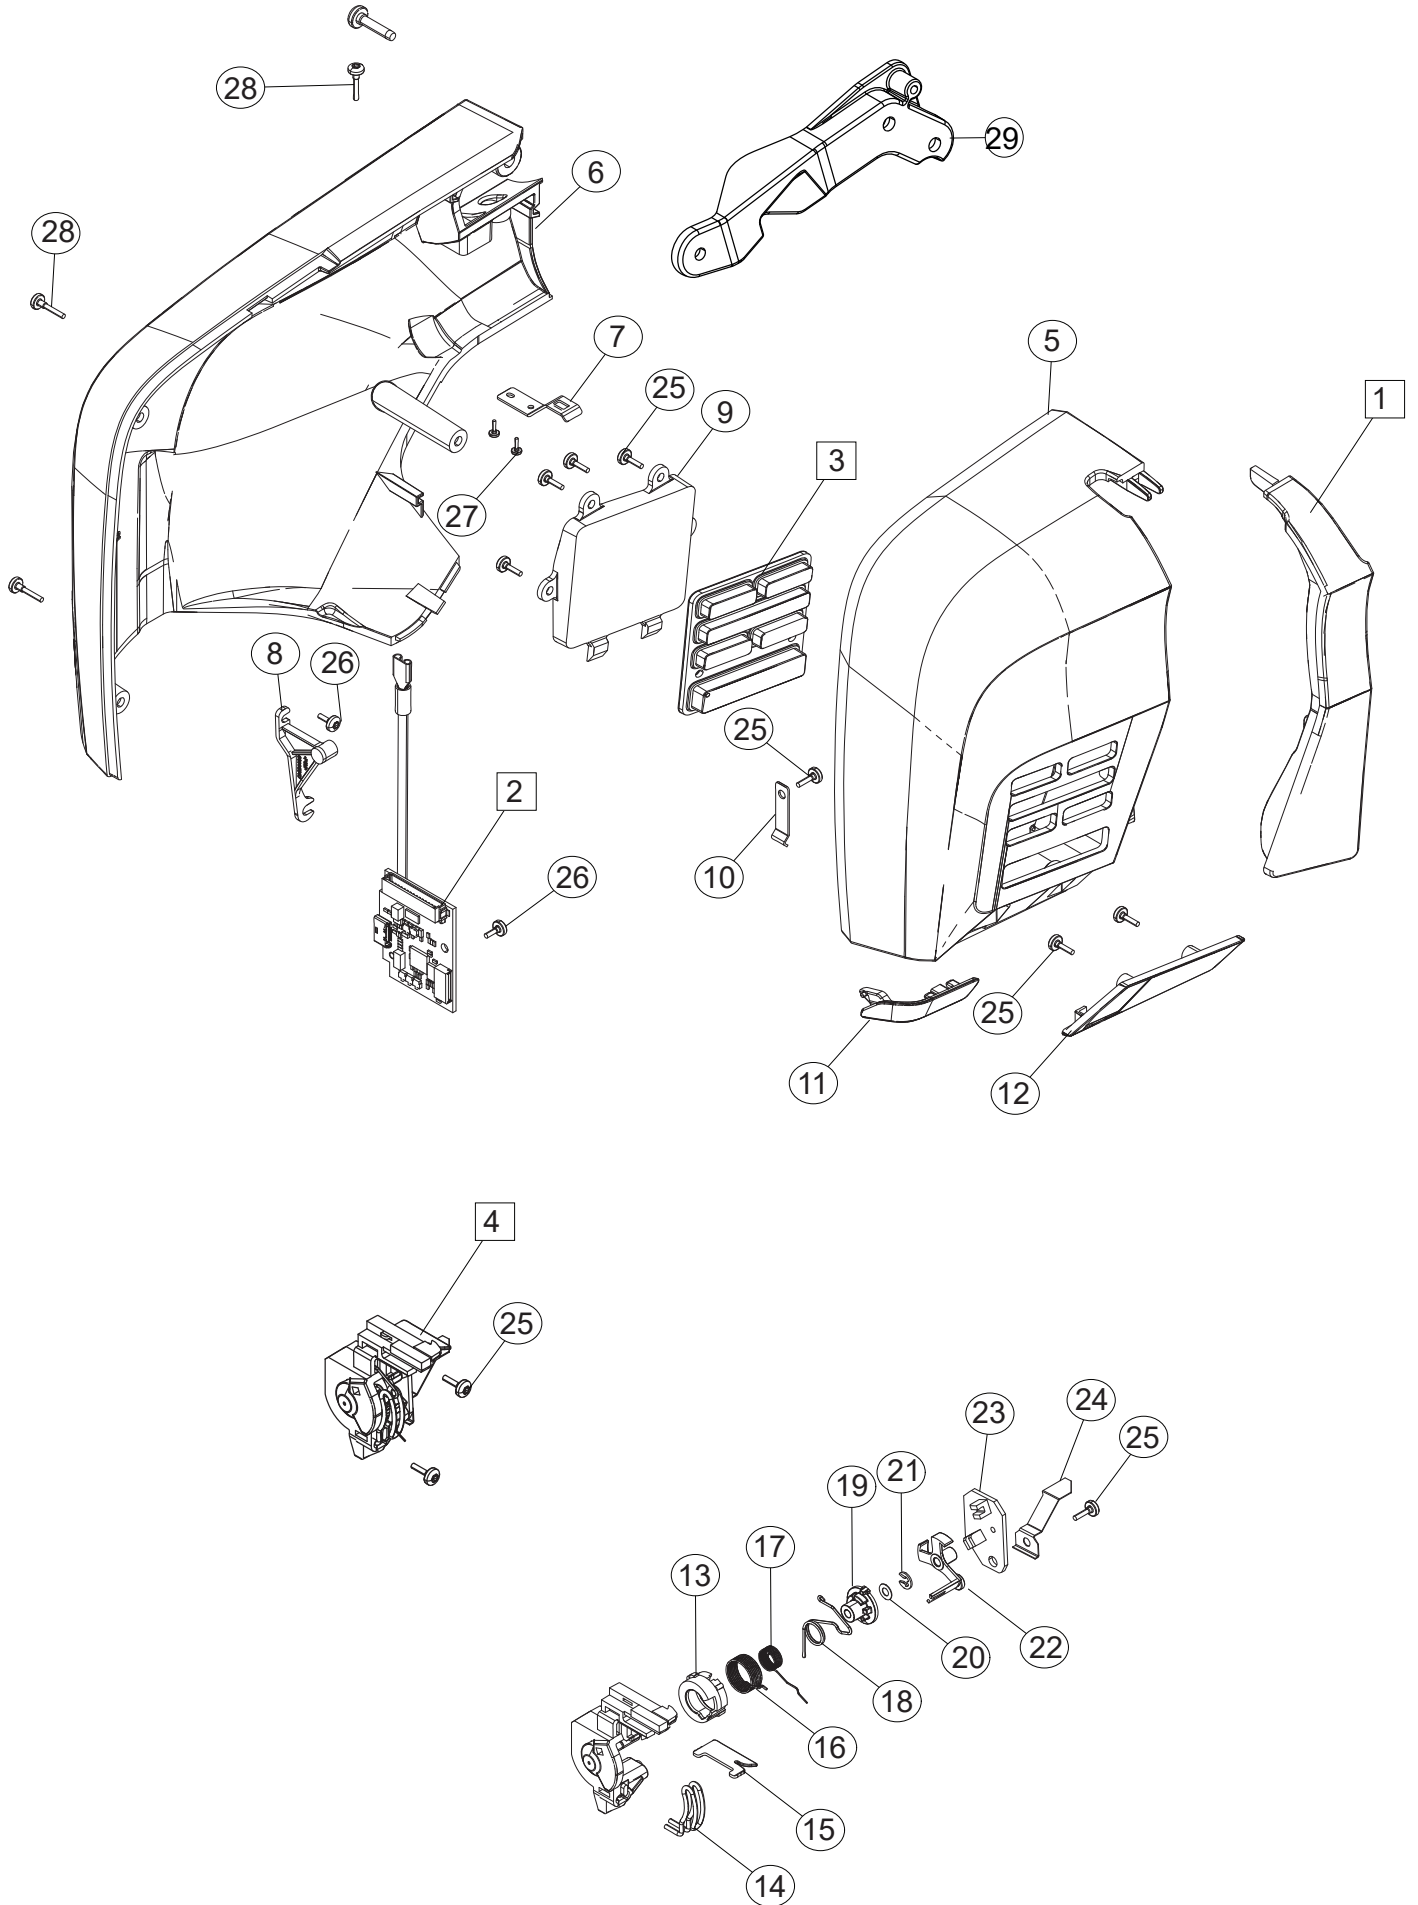

Parts list

Designer | **EPIC²**

A

1	68012415	Cover CSU Cpl
2	68001620	Accessory Connector Board Cpl
3	68012109	Keyboard Cpl Sewing Head - Burgundy Blush (standard color)
	68015198	Keyboard Cpl Sewing Head - Indigo Ice
	68013869	Keyboard Cpl Sewing Head - Modern Mint
	68012629	Keyboard Cpl Sewing Head - Vivid Sunset
4	68012425	Thread Sensor Cpl
5	68012043	Cover Sewing Head
6	68012414	Cover Rear Extension - White
	68012668	Cover Rear Extension - Vivid Sunset
7	68008127	Plate spring
8	68003547	Holder Connector Board
9	68012150	Bracket Keyboard Sewing Head
10	68008745	Plate Spring
11	68012045	Thread Cutter CPL w/knife
12	68012199	Decor Sewing Head - Burgundy Blush (standard Color)
	68015209	Decor Sewing Head - Indigo Ice
	68012701	Decor Sewing Head - Modern Mint
	68012633	Decor Sewing Head - Vivid Sunset
13	413176902	Adjusting Sleeve Outer Part
14	413176701	Thread Guide Lower
15	68008652	Thread Guide Upper
16	413177201	Check Spring 2 - feed back spring
17	68002465	Check Spring 1
18	413177301	Safety Spring
19	413177001	Adjusting Sleeve Inner Part
20	411967501	Washer 3x6x0,2
21	735310620	Lock Washer 2.3
22	413177401	Sensor Thread Take-Up Device
23	413202101	Thread Sensor Board Cpl
24	68012431	EMI Shield
25	411966801	Screw PT 3x7,5 FZB
26	411966828	Screw PT 3x6 FZB
27	411966823	Screw PT 1,8x5 FZB
28	411966803	Screw PT 3x12 FZB
29	68002245	Bracket sewing head

C

1	68011499	Lid Cpl
2	413064501	Reel Pin
3	412056006	Screw TT M4x12 TORX
4	68012399	Hinge Left
5	68012337	Hinge Right
6	68012487	Compression Spring
7	68007004	Ball Ø3mm
8	68012210	Telescoping Thread Guide Cpl
9	412569701	Damper
10	68012170	Thread Guide Cpl
11	412211403	Screw M3x8 TORX
12	731231001	Nut
13	68012054	Cover Spool Area
14	68009103	Light Diffusor
15	68001626	Top Cover Decor Light HV Cpl (LED)
16	68008968	Grounding Plate
17	68012206	Thread Guide
18	411966801	Screw PT 3x7,5 FZB
19	412735201	PLATE SPRING
20	68012478	PTFE tape
21	68012468	PTFE tape
22	412056005	Screw TT M4x10
23	411966807	Screw PT 4x10 FZB