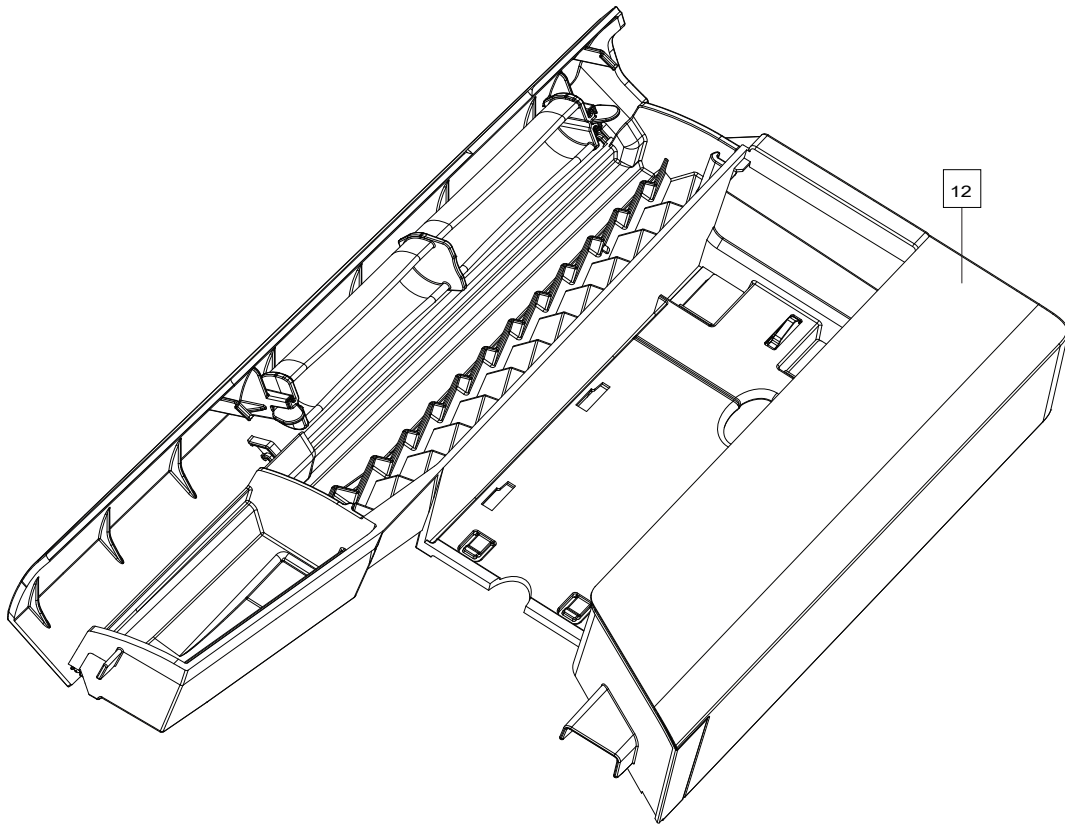

O

6	412991404	Foot Controller CPL.
7	412493002	Control Unit with Winder
8	412184501	Foot
9	412157903	Net Cable 120V
10	412157801	Net Cable 220V
11	412158002	Net Cable GB
11	412158101	Net Cable AU
12	68017397	Accessory Box Cpl
13	68002094	Softcover Machine