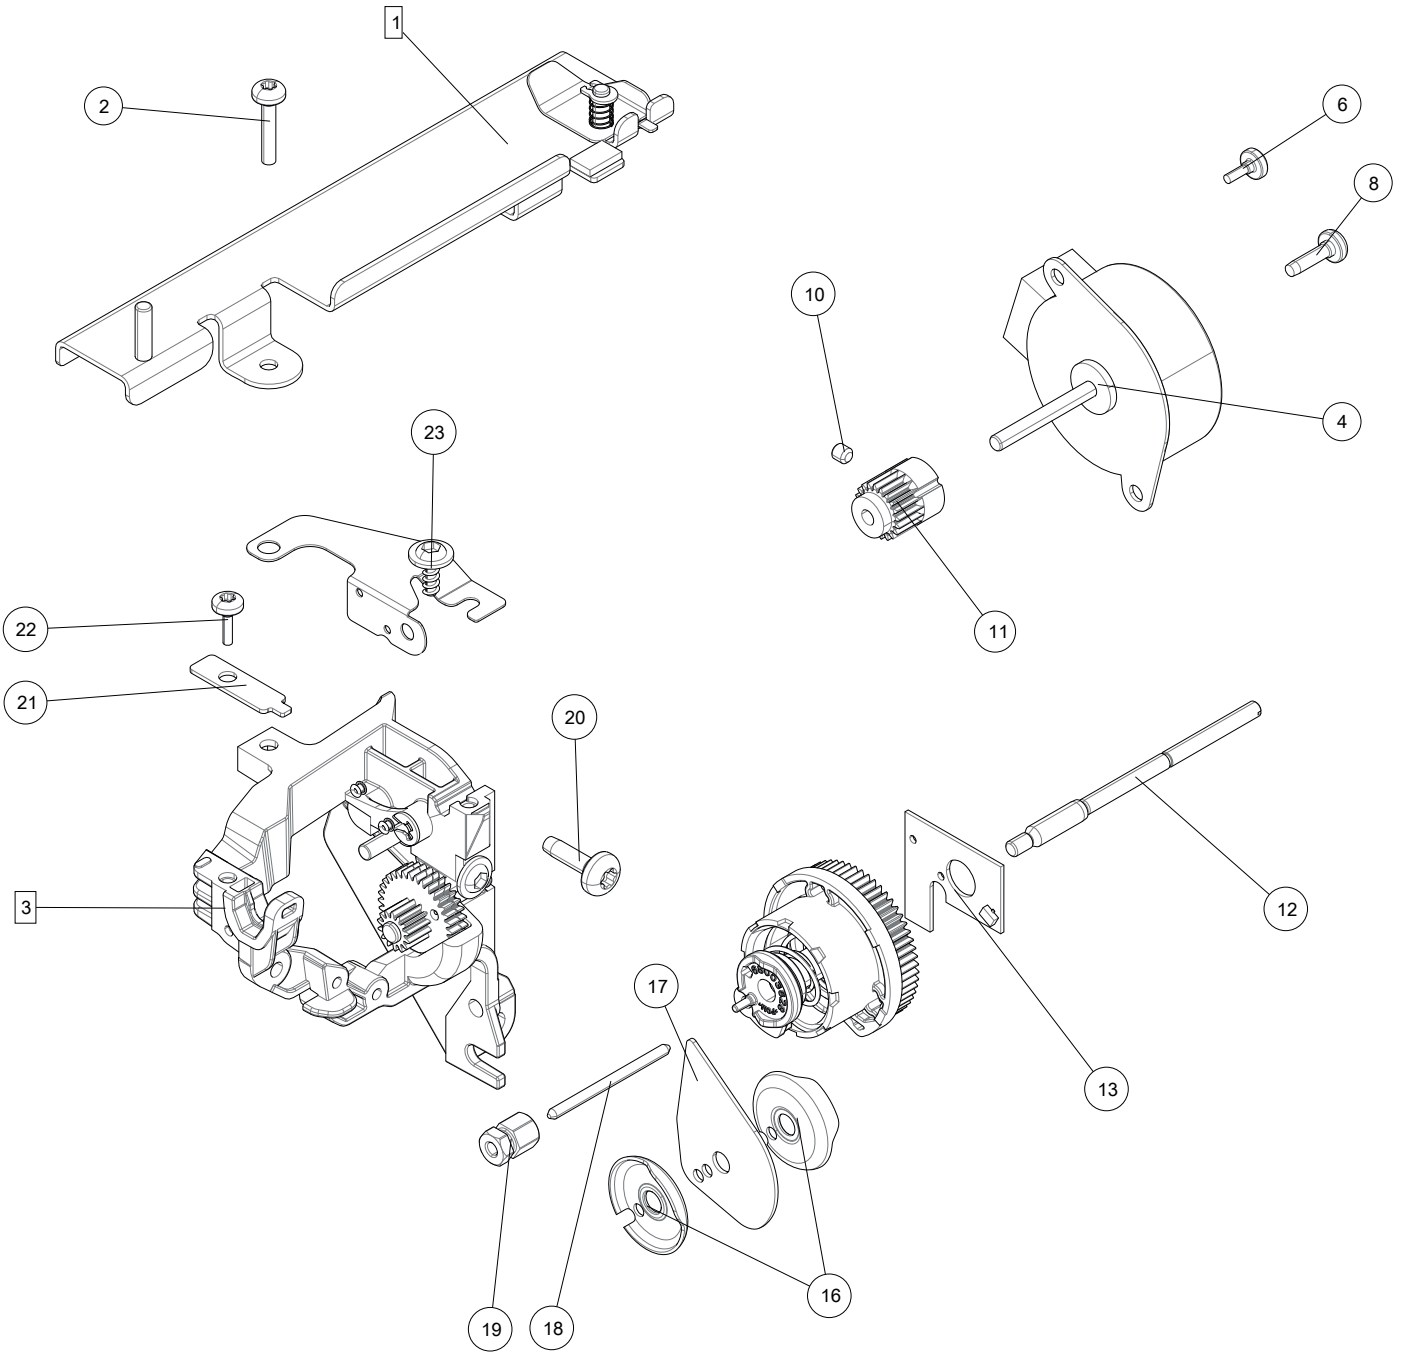

H

1	68008758	Pretension Cpl
2	412211406	Screw M3x14 TORX
3	68004948	Thread Tension Unit Cpl.
4	68004946	Stepping Motor
6	411966828	Screw PT 3x6 FZB
8	412056010	Screw TT M3x10
10	411968703	Screw Flat M3x3 Torx
11	68009475	Gear
12	68003616	Shaft Thread Tension
13	68008707	Calibration Sensor TF Cpl
16	68005172	Disk Outer Thread Tension
17	68005173	Disk Center Thread Tension
18	413113201	Pin
19	68003621	Nut
20	412056006	Screw TT M4x12
21	68003623	Clamp
22	411966801	Screw PT 3x7,5 FZB
23	9303311855000	Screw 3x8