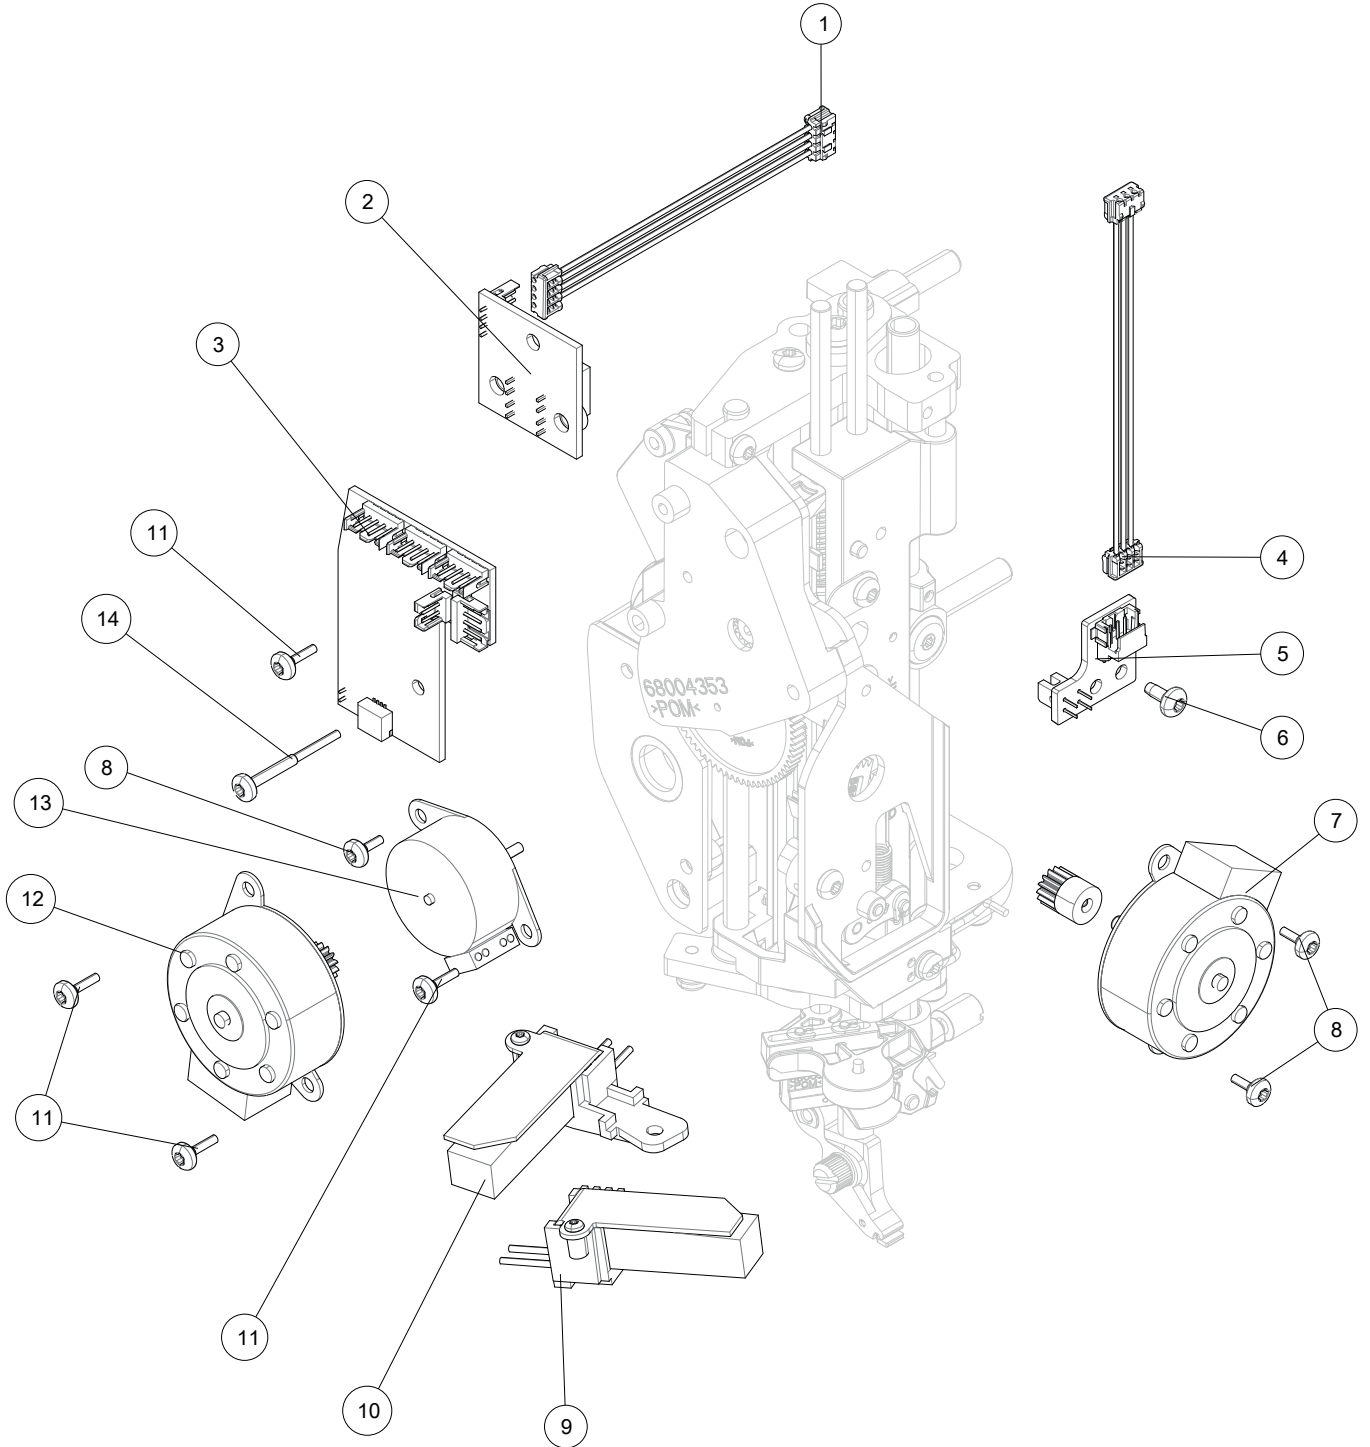

M 1

1	68009764	Cable Assembly
2	68001972	Presser Foot Servo Sensor Board Cpl
3	68001673	Left Connector Board Cpl
4	68009765	Cable Assembly
5	68008783	Needle Thread Sensor Cpl
6	412056004	Screw TT M3x6
7	412993901	Step Motor
8	411966828	Screw PT 30x6 FZB Torx
9	68009754	Light Guide Sewing Head Left Front Cpl
10	68009770	Light Guide Sewing Head Left Rear Cpl
11	411966801	S_Screw PT 30x7,5 FZB Torx
12	68016159	Stepping Motor Cpl
13	413004602	Stepping Motor 25mm
14	411966822	Screw PT 3x25 FZB