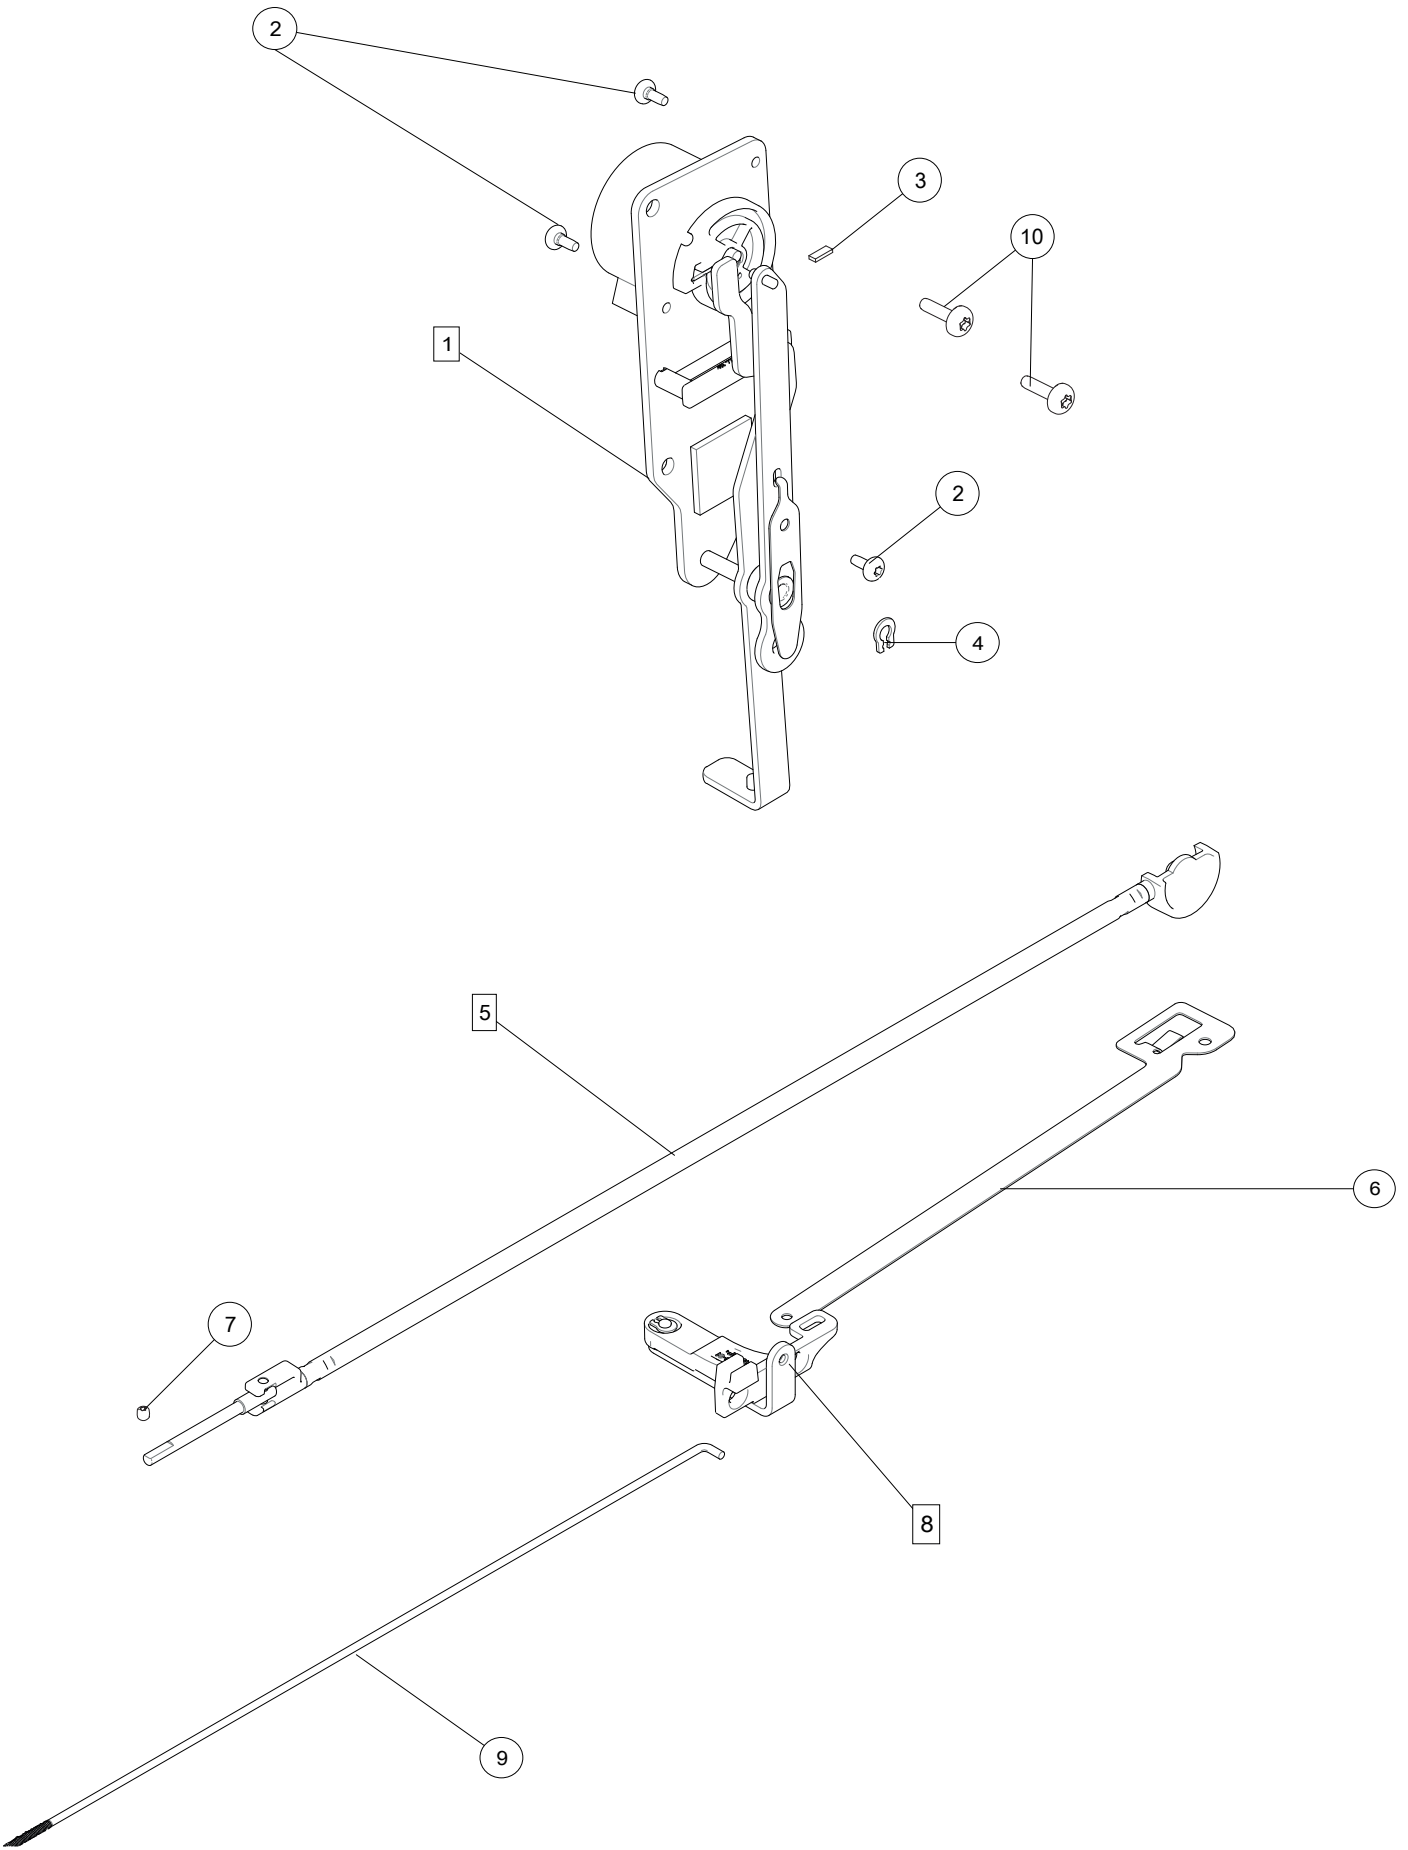

L

1	413060001	Side Feed Feed Dog Drop Cpl
2	412056004	Screw TT M3x6
3	412796601	Buffer
4	735613640	Compression Ring Ø4
5	68004953	Pull Rod Side Feeder Cpl
6	68005033	Transmission Linkage
7	411968703	Screw Flat M3x3 Torx
8	413034501	Linkage Feed Dog Drop Cpl
9	68005034	Pull Wire
10	412056006	Screw TT M4x12