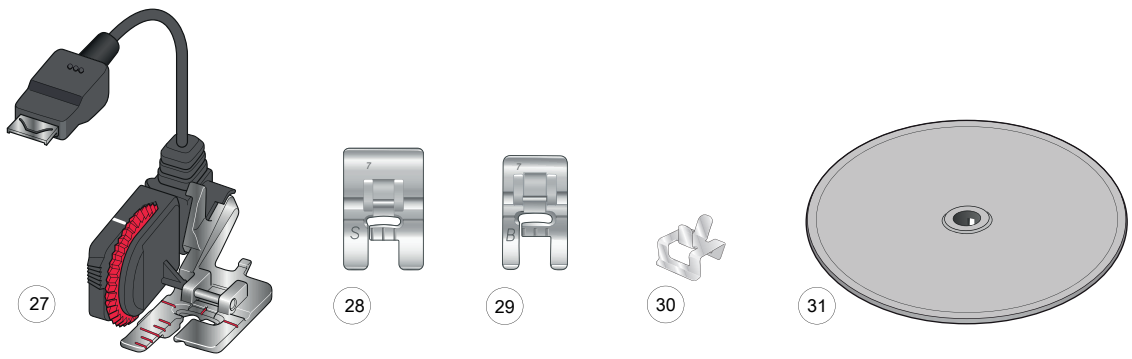

P

1

ACCESSORIES

TOOLS

1	68001994	Standard Accessories
2	412397701	Thread Net 15x100
3	68001933	Multi Tool Cpl
4	401539901	Seam Ripper
5	413190401	Brush SHF
6	412411101	Ruler, Dual Feed, Right
6	412415101	Ruler, Dual Feed, Left
7	920434096	Bobbin Blue
8	416486001	Spool Cone
9	68000130	Spool Holder
10	413051601	Spool Holder 22 mm
11	413051602	Spool Holder 35 mm
12	413051603	Spool Holder 45 mm
13	68008709	Straight Stich Plate CPL
14	413105601	Clearance Plate
15	620098796	Needle Box 5 Needles, Inspira
16	412380445	Blind Hem Foot D
17	412380645	Edging Presser Foot J
18	412785345	Buttonhole Presser Foot C
19	920455096	¼" Piecing Foot
20	412796145	Smooth Glide Foot H
21	412801501	Zipper Presser Foot E
22	412827401	Glide Sole, Buttonhole Foot
23	412849801	Embroidery Foot R CPL
24	68017593	Q-foot cpl
25	413160001	Straight Stich Foot for DF CPL
26	68001172	Dual Feeder and Zig-Zag foot
27	68007010	Buttonhole Sensor Foot
28	412795201	Presser foot Side Motion
29	413113646	Presser Foot B
30	413070203	Set of Clips
31	412610701	Felt Pad
32	68002097	Zipper Bag
33	471008901	USER GUIDE SWE
33	471008906	USER GUIDE DEN
33	471008911	USER GUIDE FIN
33	471008921	USER GUIDE NOR
33	471008926	USER GUIDE ENG
33	471008931	USER GUIDE FRE
33	471008936	USER GUIDE DUT
33	471008941	USER GUIDE ITA
33	471008946	USER GUIDE SPA
33	471008951	USER GUIDE GER
34	68002074	Sampler book Epic

35	6310260018000	Spacer
36	6111160002000	Feeler gauge 2.5
37	413102201	Needle clamp