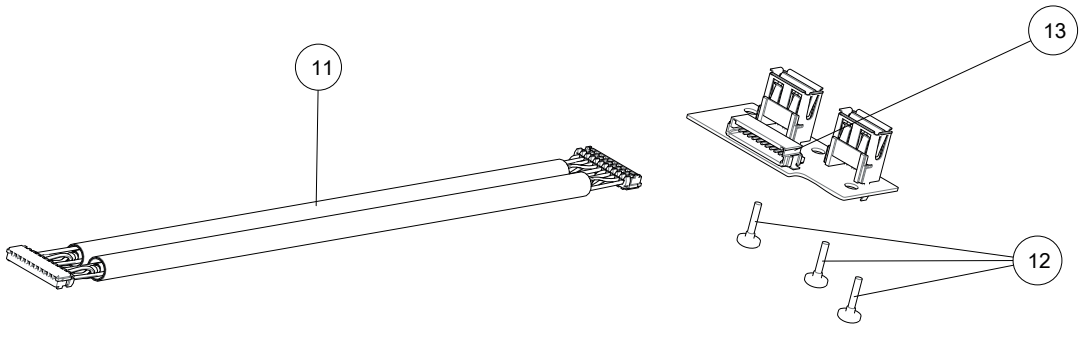

F

1	68009063	Microswitch Cpl
2	412211418	Screw M2,5x10 FZB 5.8 TORX
3	68009060	Bobbin Winding Motor Cpl
4	68008887	Brake Lever
5	412211401	Screw M3x4 TORX
6	412305502	O-Ring
7	68017355	Winding Shaft Blue
8	68017356	Eccentric Winding Stop Blue
9	68017357	Lever Winding Stop Blue
10	68004771	Torsion Spring Winding Stop
11	68001937	Cable USB Cpl
12	411966820	Screw PT 3x10 FZB
13	68000165	USB Connector Board