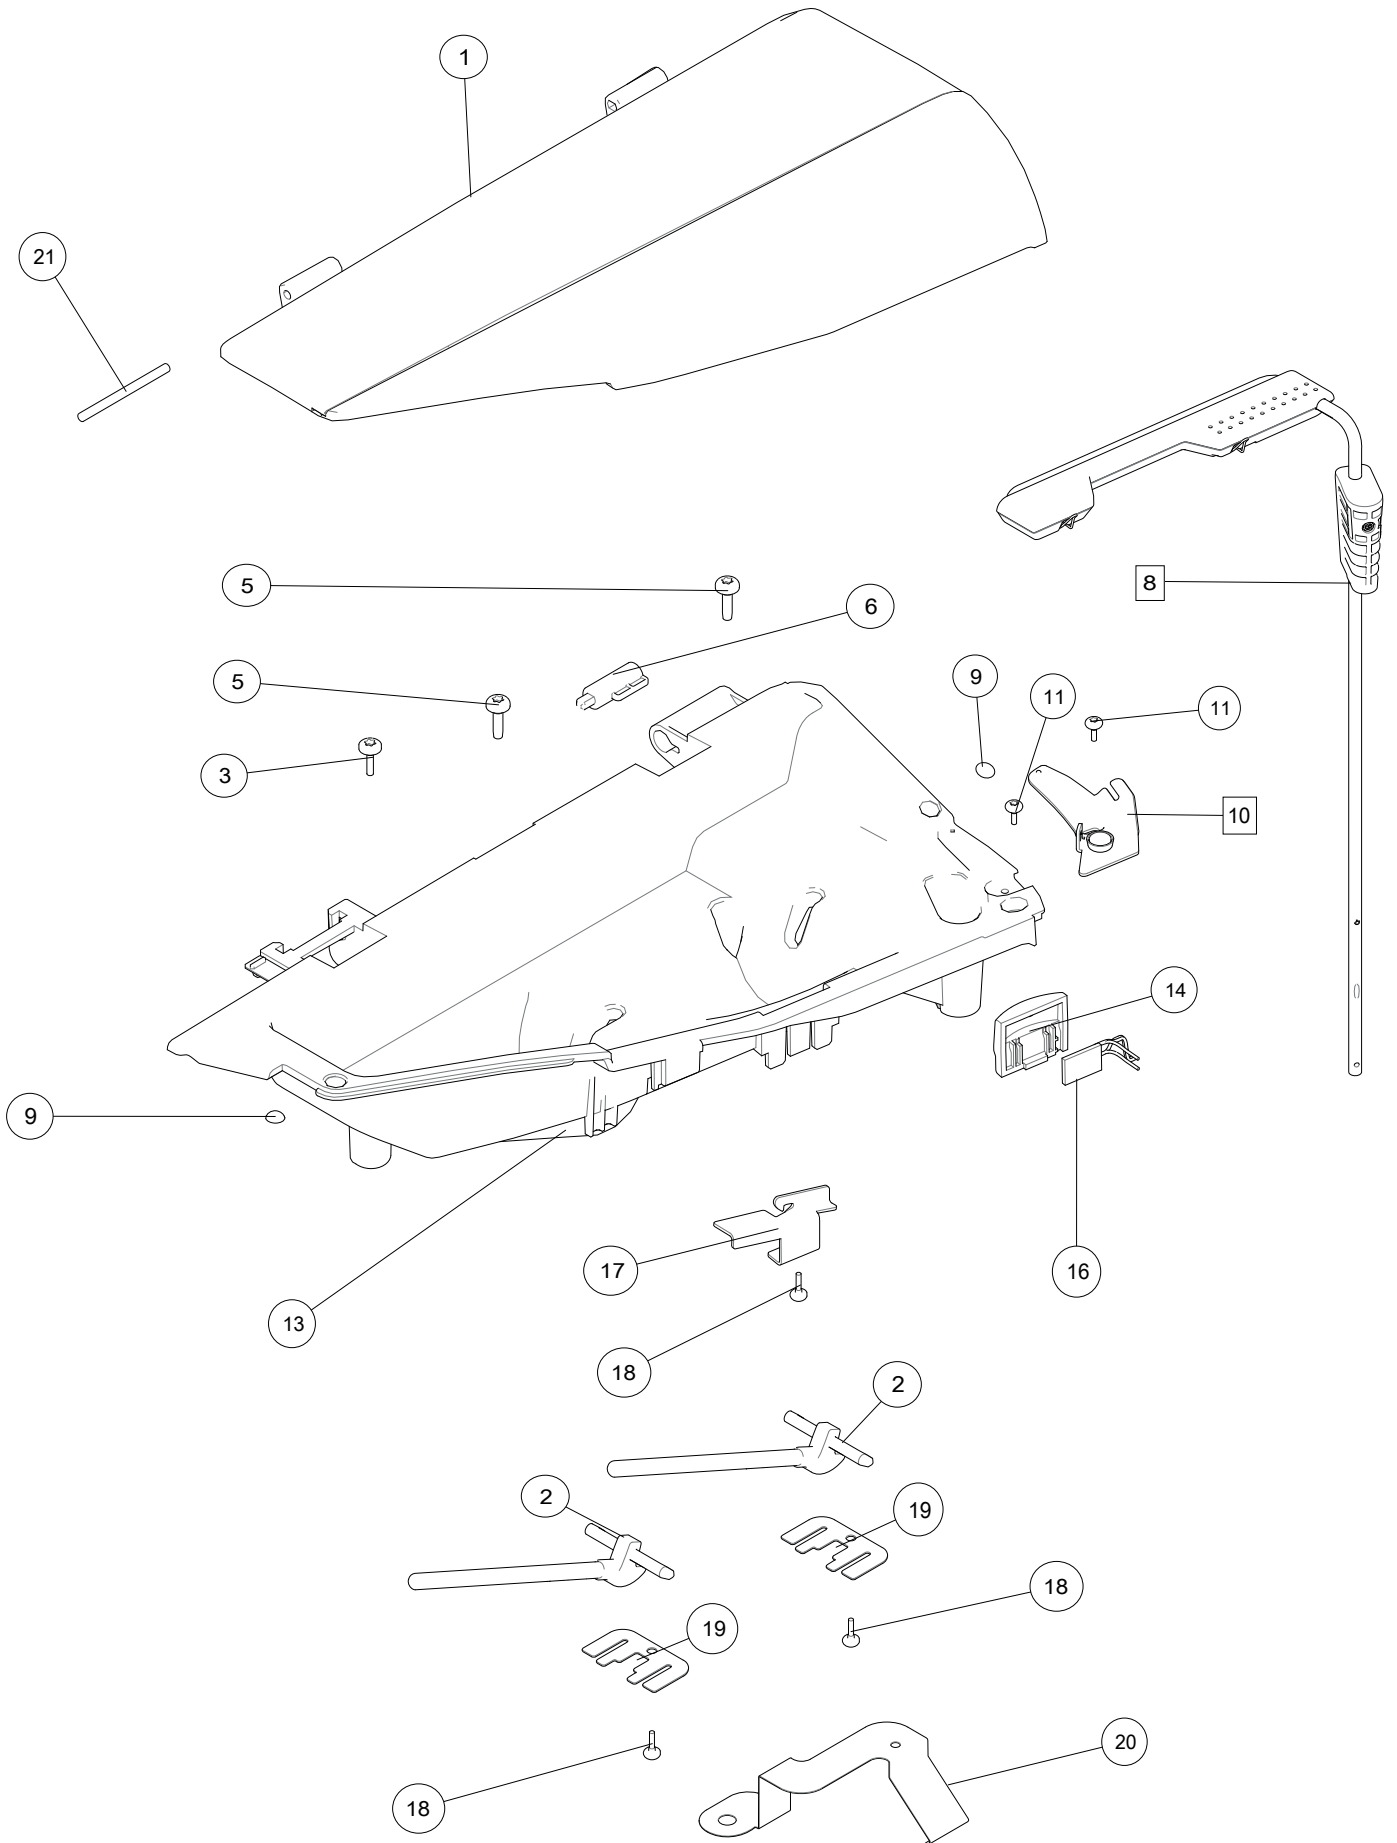

Parts list

Designer | **EPIC**

A

1	68003741	Cover CSU Cpl
2	68000014	Keyboard Cpl Sewing Head
3	68002540	Pile Seal
4	411966803	Screw PT 3x12 FZB
5	411966828	Screw PT 3x6 FZB
6	68001620	Accessory Connector Board Cpl
7	68003547	Holder Connector Board
8	411966823	Screw PT 1,8x5 FZB
9	412056007	Screw TT M4x16
10	68008127	Plate spring
11	68018308	Cover Rear Extension
12	68009751	Thread Cutter CPL w/knife
13	68016181	Cover Sewing Head Cpl

B

1	68007040	Handle Cpl
2	68008372	Cover Rear Base
3	68009426	Cover Free Arm
4	68008229	Cover Free Arm Lower
5	68008227	Lid
6	413068601	Torsion Spring
7	68002730	Stitch Plate Cpl
8	68017716	Bobbin Cover
9	412056007	Screw TT M4x16
10	411966803	Screw PT 3x12 FZB
11	68009683	Cover handle
12	411966828	Screw PT 3x6 FZB
14	411966812	Screw PT 4x40 FZB
15	412056010	Screw TT M3x10
16	412056006	Screw PT 4x12 TORX
17	68008210	Guide Pin
19	412287903	Screw M4x5
20	68005144	Retainer Cpl
21	412423701	Thread Cutter
22	68008219	Button

C

1	68009504	Lid Cpl
2	413064501	Reel Pin
3	412056006	Screw TT M4x12
5	412056006	Screw TT M4x12
6	68004552	Small Axis Damper
8	68008964	Telescoping Thread Guide Cpl
9	412569701	Damper
10	68016897	Thread Guide Cpl
11	411966828	Screw PT 3x6 FZB
13	68009163	Cover Spool Area
14	68009103	Light Diffusor
16	68001626	Top Cover Decor Light HV Cpl (LED)
17	68008379	Thread Guide
18	411966801	Screw PT 3x7,5 FZB
19	412735201	Plate Spring
20	68008968	Grounding Plate
21	412316016	Needle Bearing Pin NRB 3x40,8