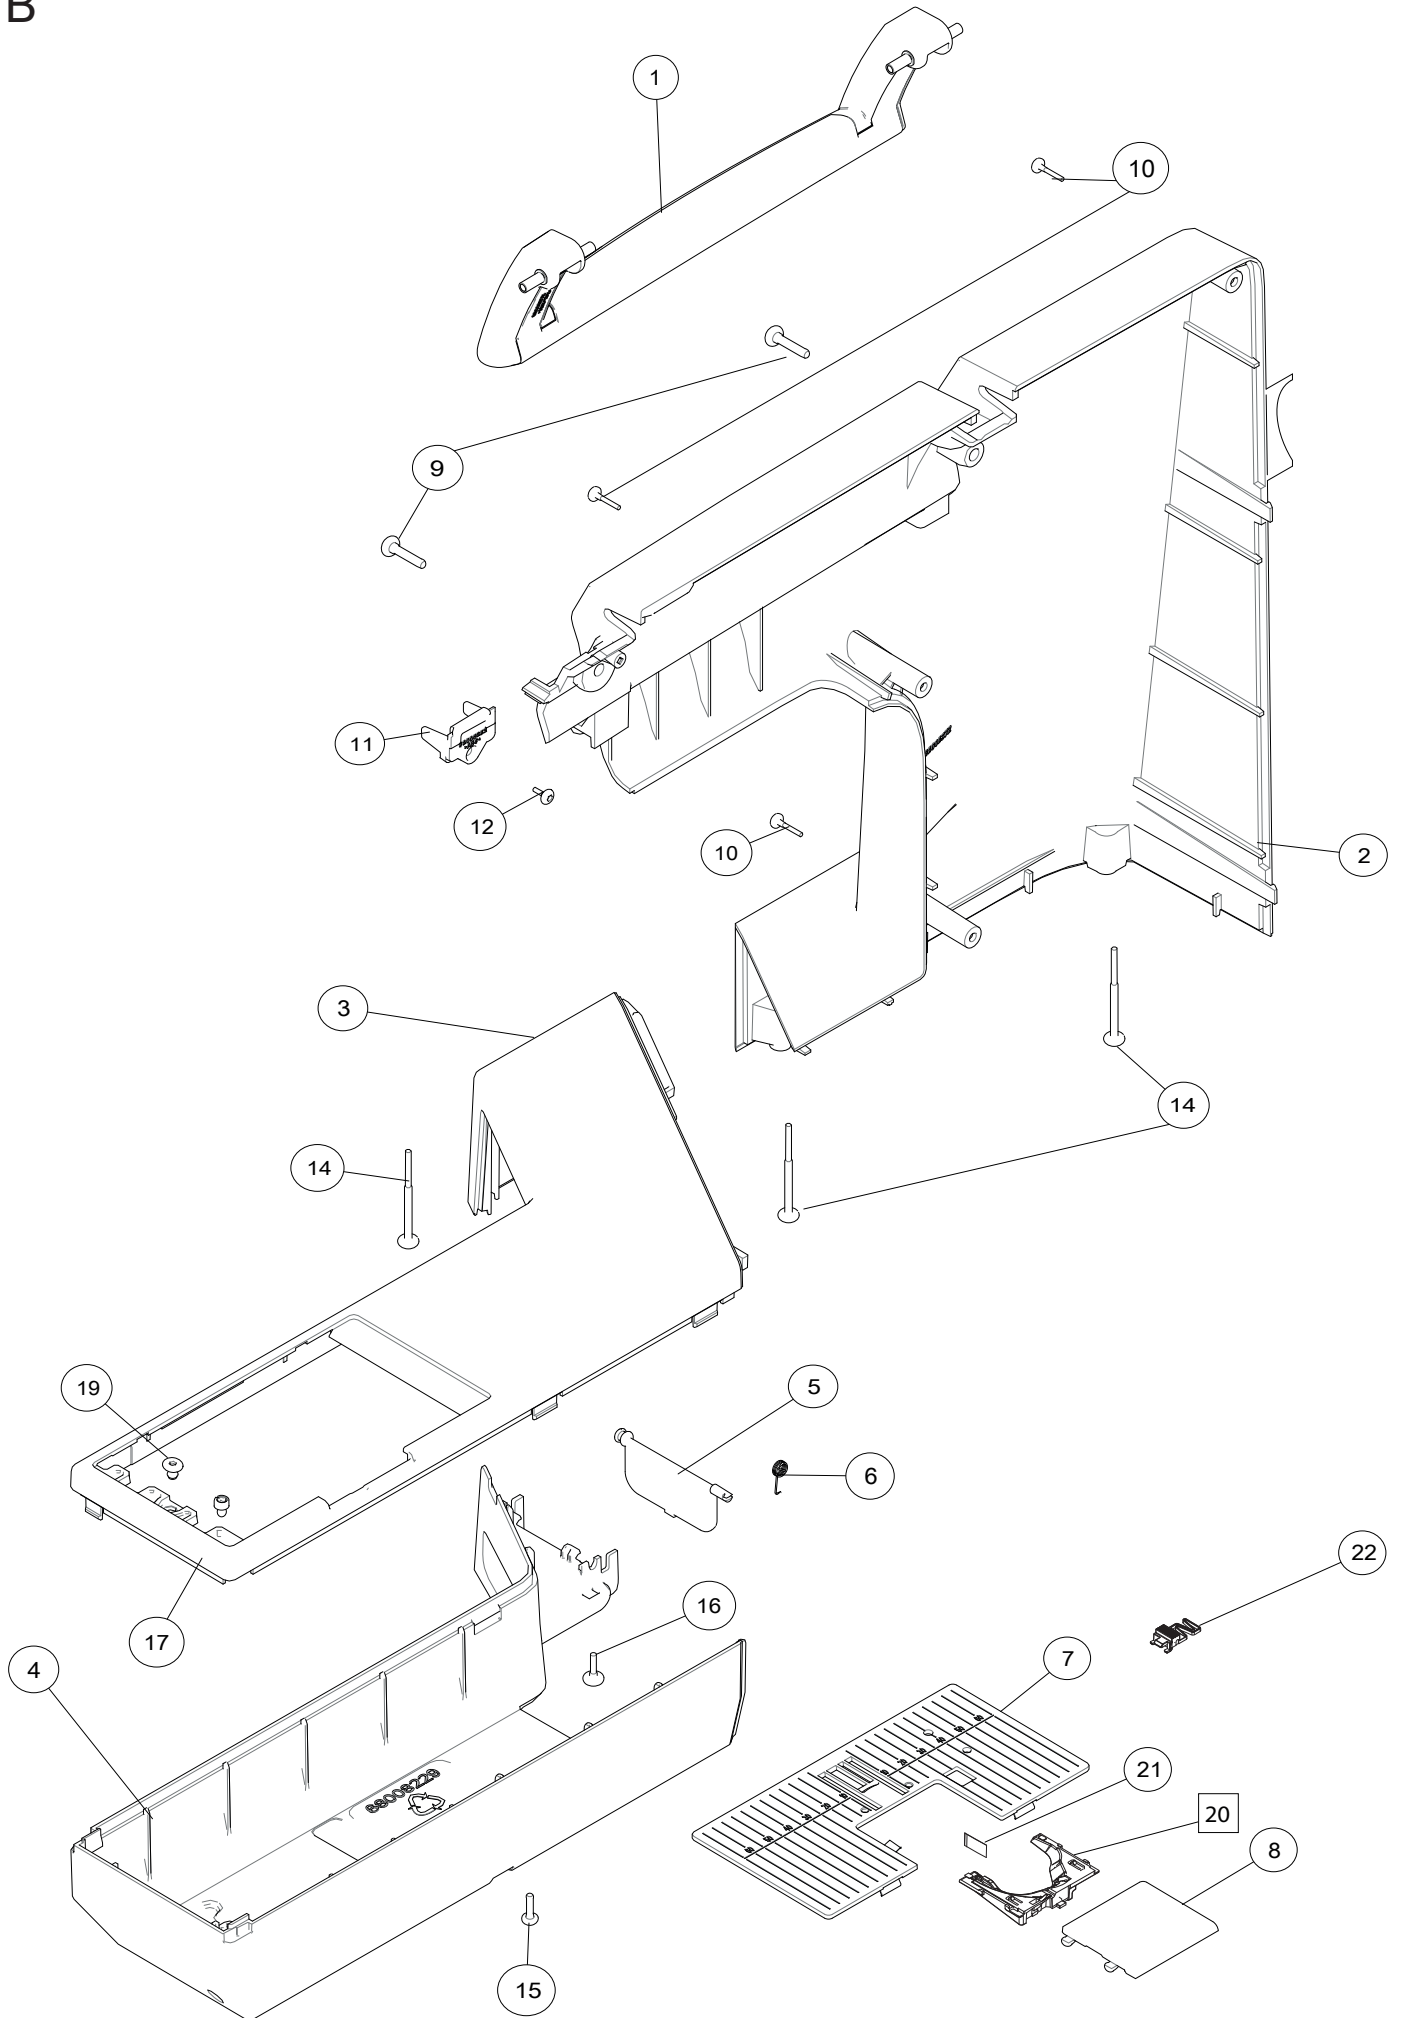

Parts list

Designer | **EPIC**

A

1	68003741	Cover CSU Cpl
2	68000014	Keyboard Cpl Sewing Head
3	68002540	Pile Seal
4	411966803	Screw PT 3x12 FZB
5	411966828	Screw PT 3x6 FZB
6	68001620	Accessory Connector Board Cpl
7	68003547	Holder Connector Board
8	411966823	Screw PT 1,8x5 FZB
9	412056007	Screw TT M4x16
10	68008127	Plate spring
11	68018308	Cover Rear Extension
12	68009751	Thread Cutter CPL w/knife
13	68016181	Cover Sewing Head Cpl

B

1	68007040	Handle Cpl
2	68008372	Cover Rear Base
3	68009426	Cover Free Arm
4	68008229	Cover Free Arm Lower
5	68008227	Lid
6	413068601	Torsion Spring
7	68002730	Stitch Plate Cpl
8	68017716	Bobbin Cover
9	412056007	Screw TT M4x16
10	411966803	Screw PT 3x12 FZB
11	68009683	Cover handle
12	411966828	Screw PT 3x6 FZB
14	411966812	Screw PT 4x40 FZB
15	412056010	Screw TT M3x10
16	412056006	Screw PT 4x12 TORX
17	68008210	Guide Pin
19	412287903	Screw M4x5
20	68005144	Retainer Cpl
21	412423701	Thread Cutter
22	68008219	Button

C

1	68009504	Lid Cpl
2	413064501	Reel Pin
3	412056006	Screw TT M4x12
5	412056006	Screw TT M4x12
6	68004552	Small Axis Damper
8	68008964	Telescoping Thread Guide Cpl
9	412569701	Damper
10	68016897	Thread Guide Cpl
11	411966828	Screw PT 3x6 FZB
13	68009163	Cover Spool Area
14	68009103	Light Diffusor
16	68001626	Top Cover Decor Light HV Cpl (LED)
17	68008379	Thread Guide
18	411966801	Screw PT 3x7,5 FZB
19	412735201	Plate Spring
20	68008968	Grounding Plate
21	412316016	Needle Bearing Pin NRB 3x40,8