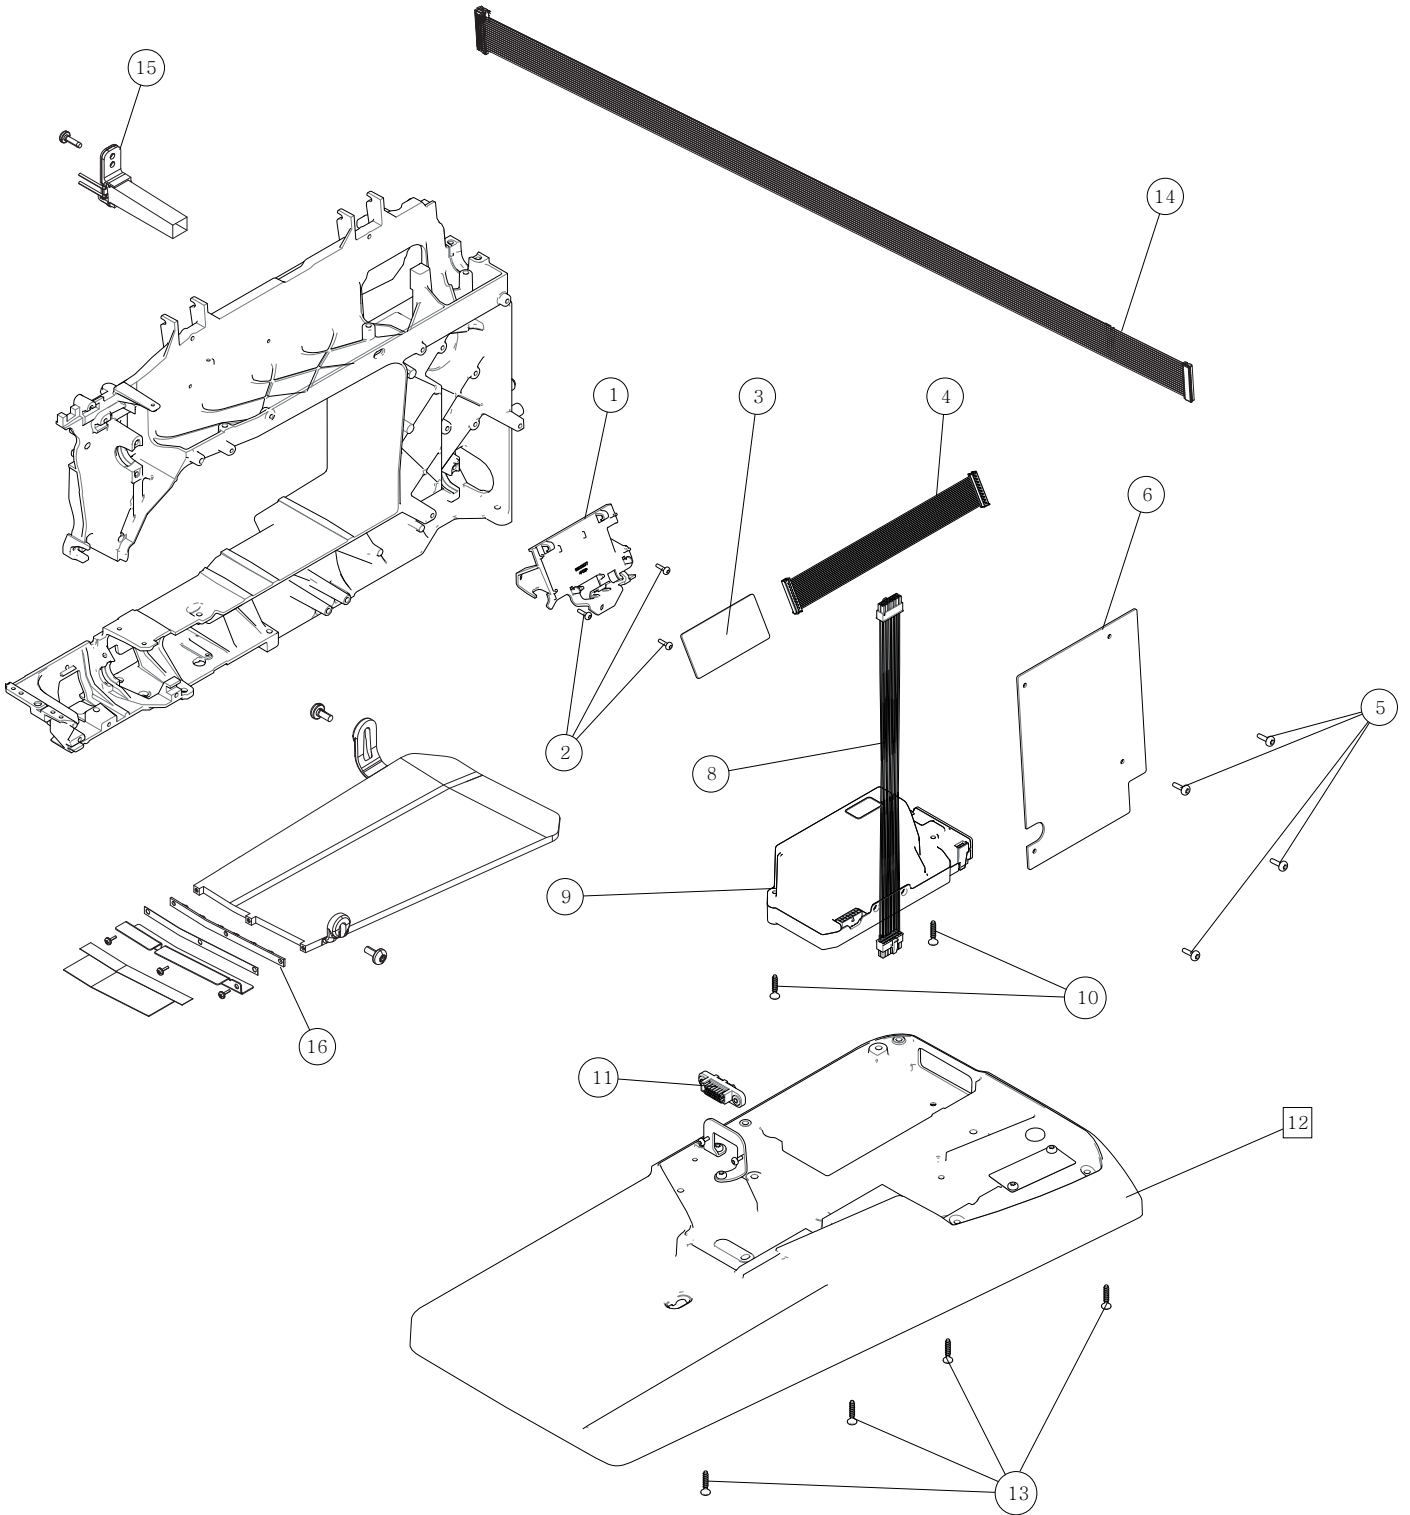

G

1	68001877	Connector Board Holder
2	412056010	Screw TT M3x10
3	68001644	Right Connector Board Cpl
4	68009758	Cable Assembly
5	412056006	Screw TT M4x12
6	68008657	Base Board HV Epic
8	68009759	Cable Assembly
9	68012563	Power Supply Unit
10	411967105	Screw PT FS 40*20 FZB
11	68009760	Cable Assembly
12	68002017	Base Plate Cpl
13	68018123	Screw TT M5x30
14	68009755	Cable base board-sewing head
15	68009767	Light Guide Cpl
16	68009772	Light Guide C Cpl