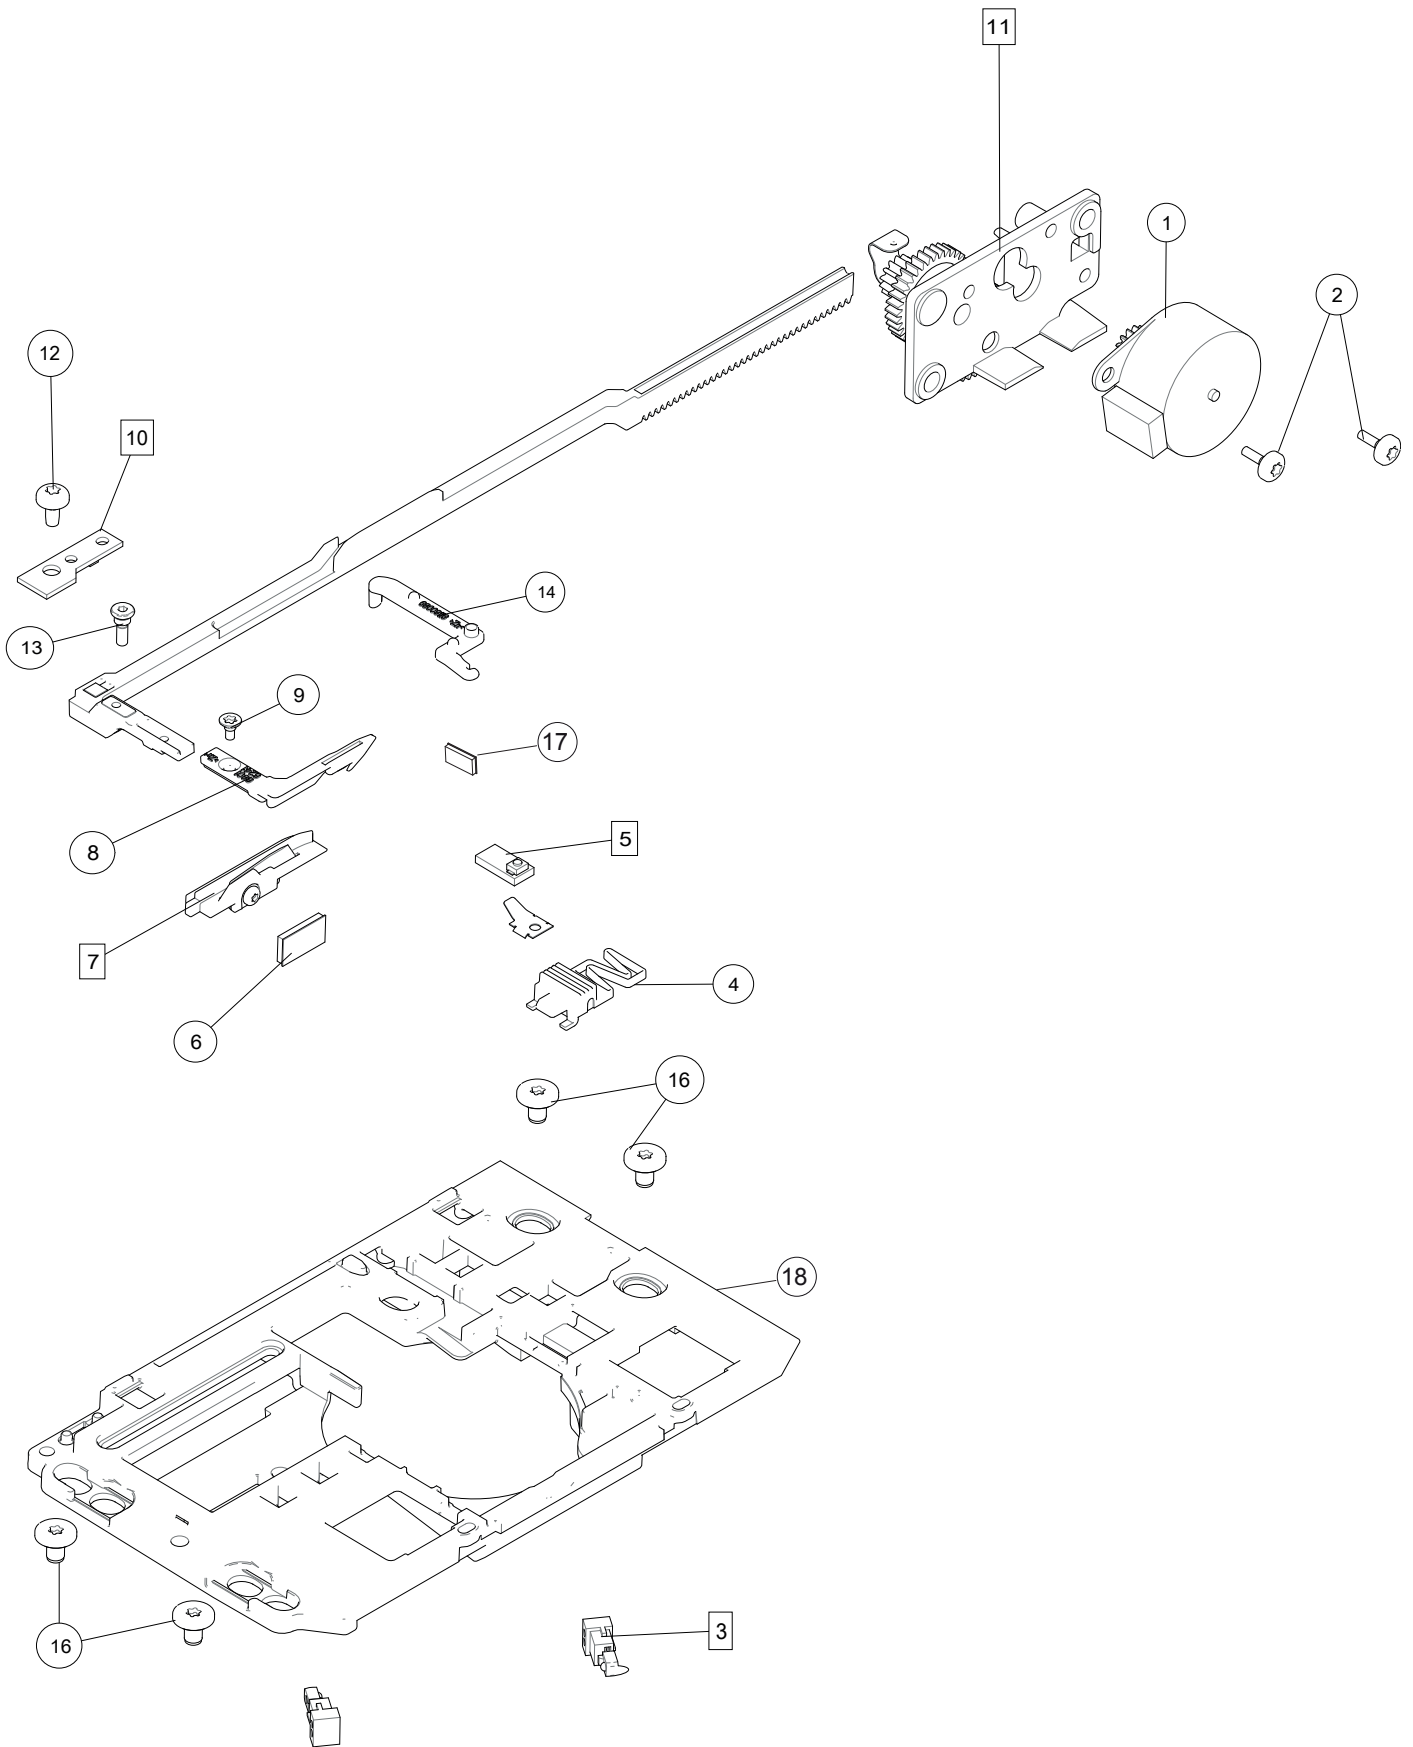

K

1	413004601	Stepping Motor
2	411966828	Screw PT 30x6 FZB Torx
3	68012606	Cable Assembly Bobbin Sensor
4	68008219	Button
5	68012605	Stitch Plate Sensor
6	68002843	Thread Brake
7	68005146	Knife Holder cpl
8	68016241	Fetcher
9	412280501	Screw M2x5 FZB
10	68008157	Cut Sensor Cpl
11	68016200	Cut Motor Cpl
12	412056011	Screw TT M3x5
13	68008759	Guide Pin
14	68009116	Fetcher Upper Thread
16	412287903	Screw M4x5
17	68002750	Brush Pile Seal
18	68008746	Hook Cover