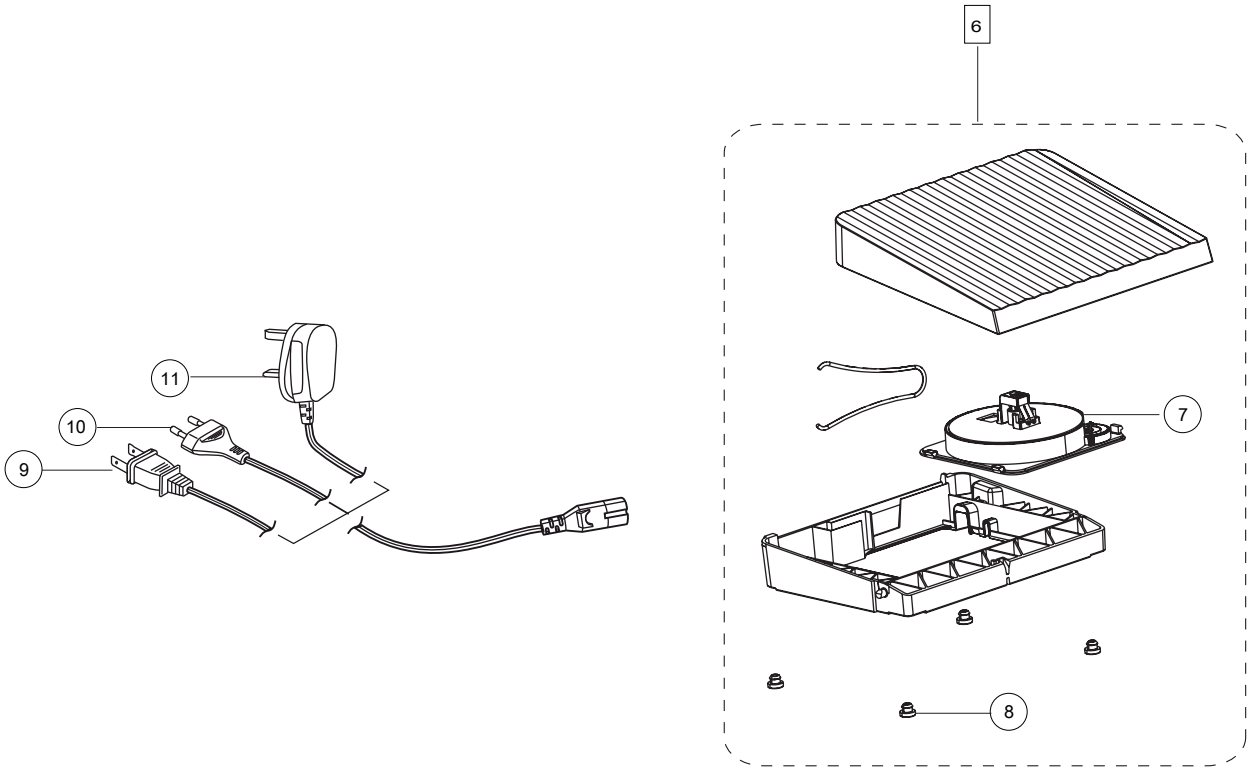

O

6	412991404	Foot Controller CPL.
7	412493002	Control Unit with Winder
8	412184501	Foot
9	412157903	Net Cable 120V
10	412157801	Net Cable 220V
11	412158002	Net Cable GB
11	412158101	Net Cable AU
12	68017397	Accessory Box Cpl
13	68002094	Softcover Machine