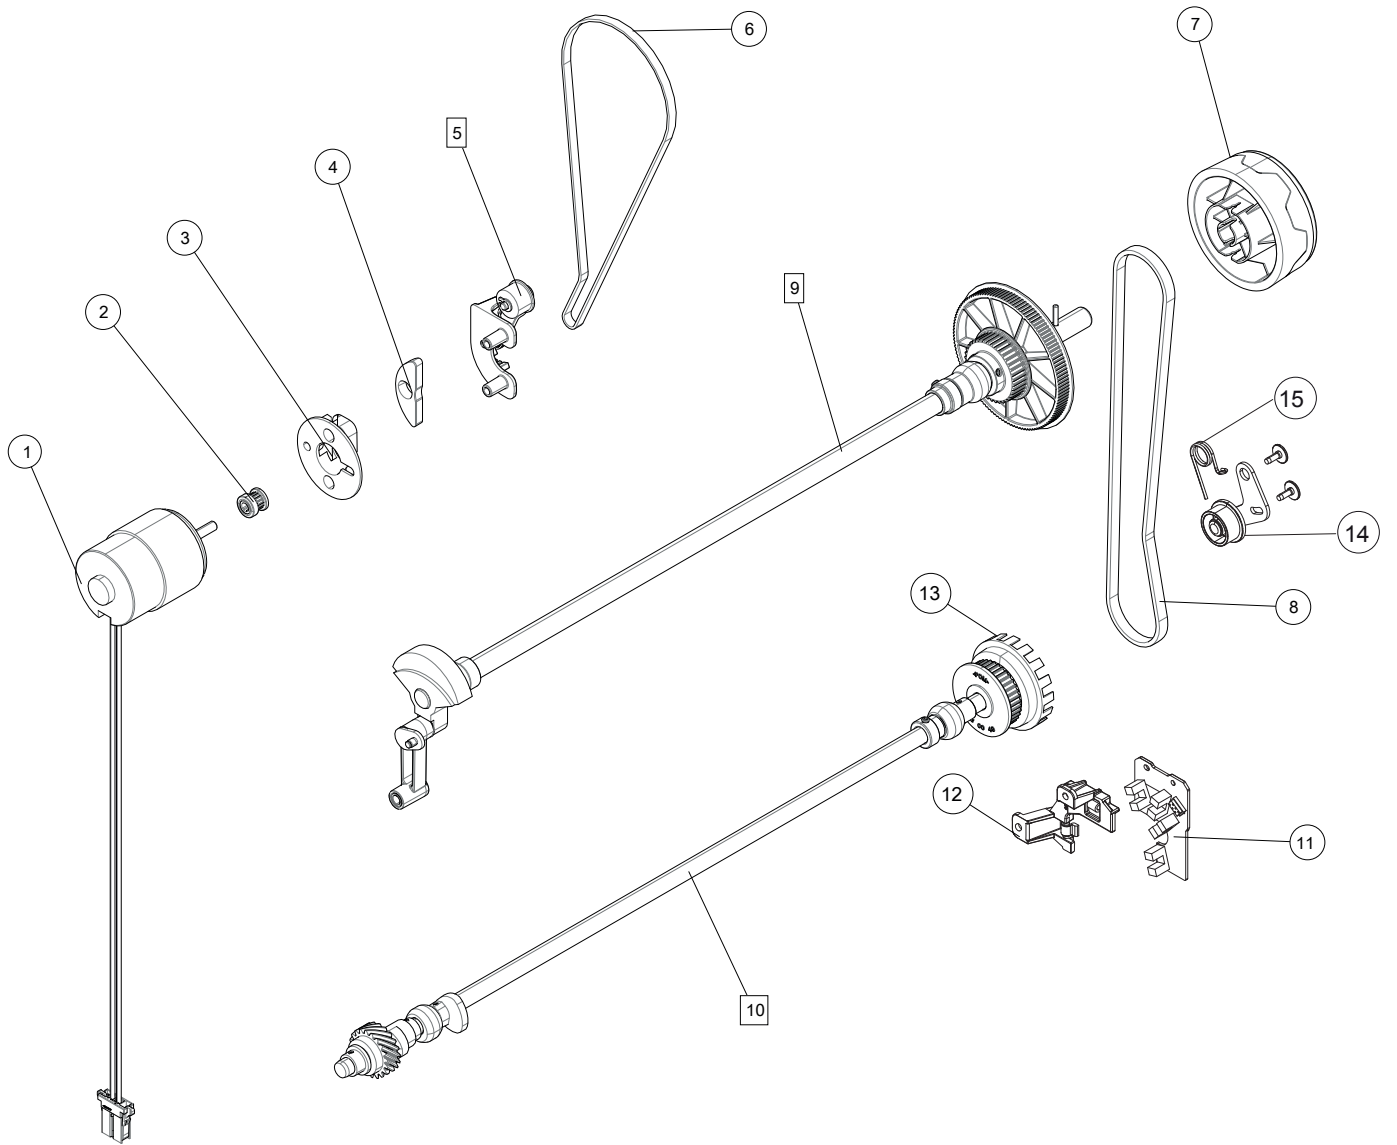

J

1	68001153	Motor with Connector
2	412353302	Pulley CPL
3	68005148	Rubber Damper
4	68005176	Spacer Block
5	412971902	Belt Tensioner Cpl
6	413416101	Cog Belt
7	68000049	Hand Wheel
8	413416001	Cog Belt
9	68016551	Upper Shaft Part Cpl
10	68008234	Lower Shaft Cpl
11	68001641	Synchronizer
12	68004951	Holder Synchronizer
13	68000112	Shield Revolution Indicator
14	68000114	Timing Belt Tension Cpl
15	68001944	Spring Belt Tension