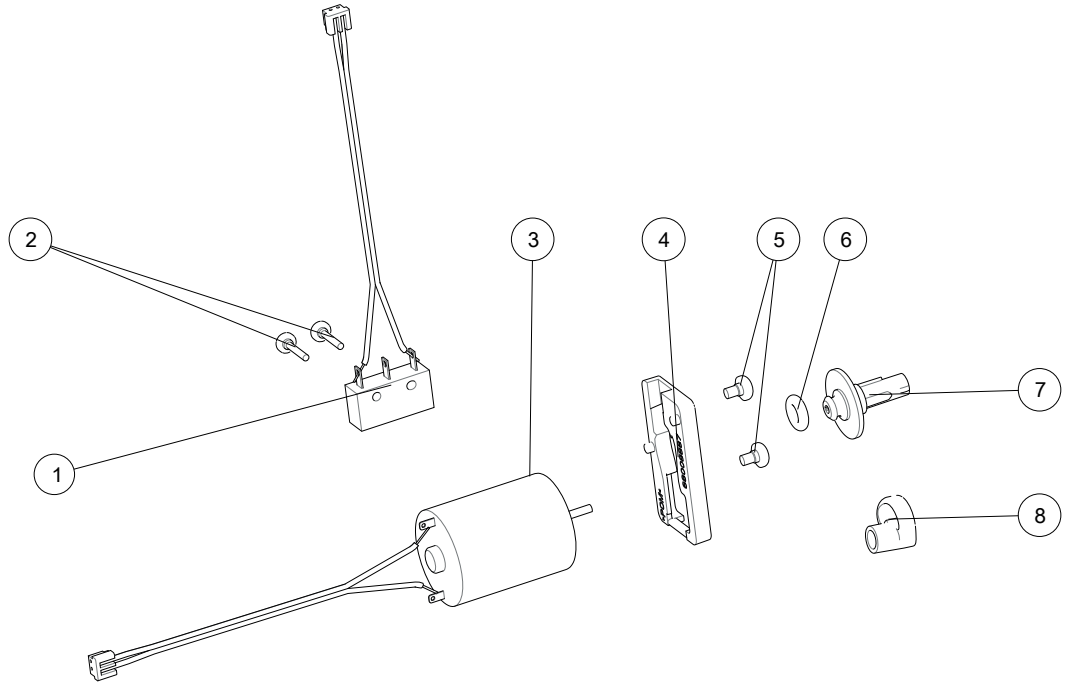

F

1	68009063	Microswitch Cpl
2	412211418	Screw M2,5x10 FZB 5.8 TORX
3	68009060	Bobbin Winding Motor Cpl
4	68008887	Brake Lever
5	412211401	Screw M3x4 TORX
6	412305502	O-Ring
7	68017355	Winding Shaft Blue
8	68017356	Eccentric Winding Stop Blue
9	68017357	Lever Winding Stop Blue
10	68004771	Torsion Spring Winding Stop
11	68001937	Cable USB Cpl
12	411966820	Screw PT 3x10 FZB
13	68000165	USB Connector Board