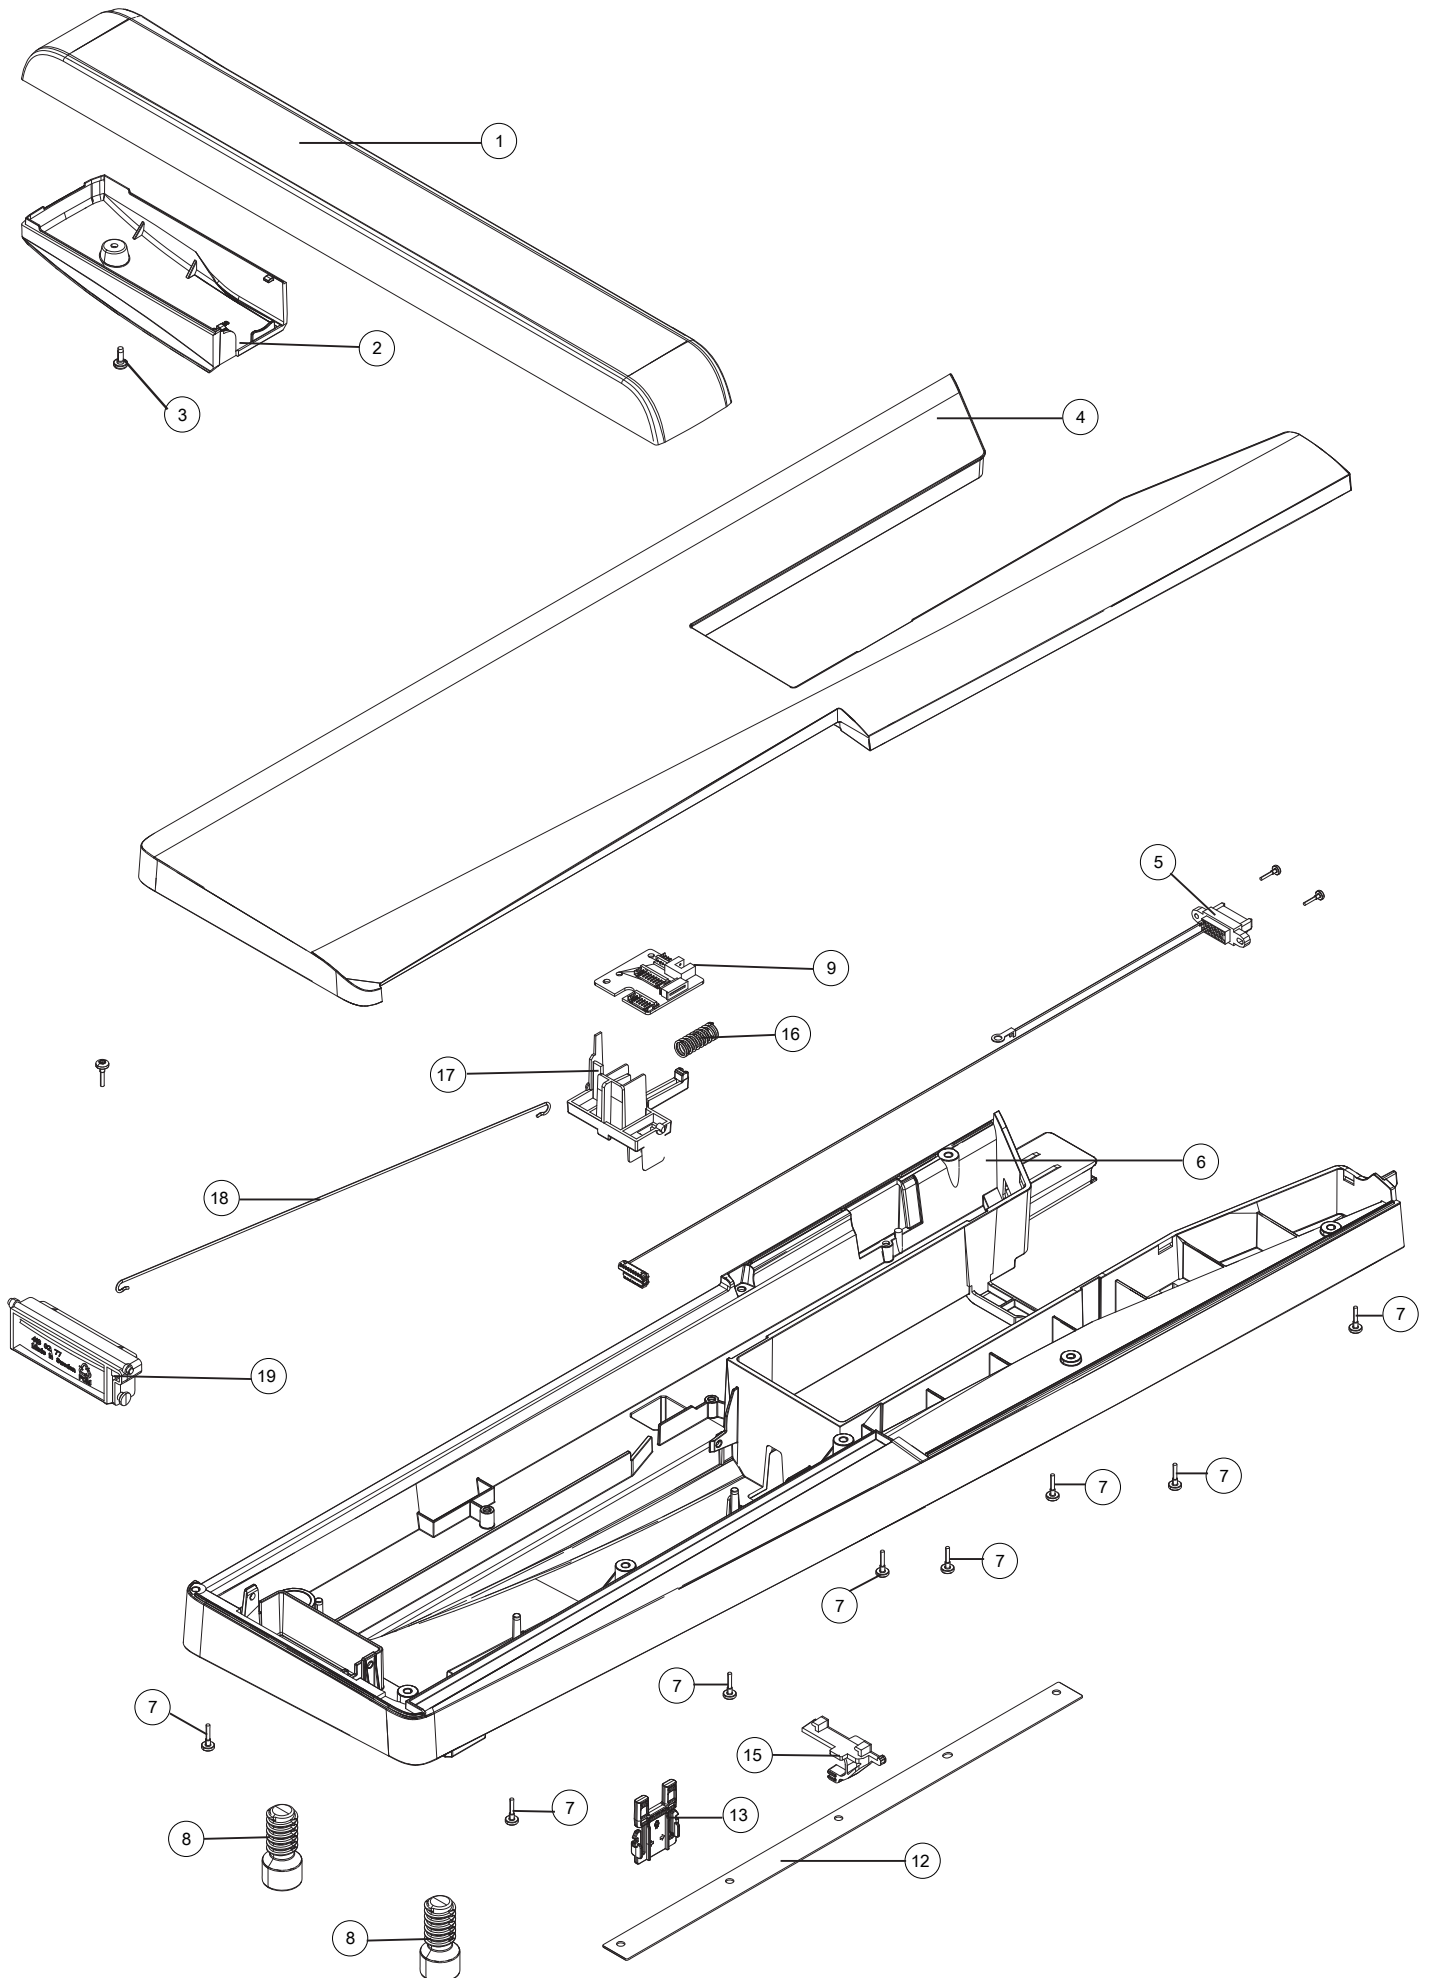

R

1	68017418	Cover Y-arm
2	68004916	Cover Motor
3	412056005	Screw TT M4x10
4	68004913	Cover Top
5	68016264	Cable Assembly
6	68004912	Cover Bottom
7	411966808	Screw PT 4x14 FZB
8	413028502	Foot, XY-Unit Cpl
9	413029001	Board, XY-Unit
12	413028703	Guide, Support Arm
13	413030101	Transport Locking Device
15	68002079	Support Arm
16	412721401	Spring, Latch
17	68003611	Latch
18	68004919	Pull Rod, Latch
19	413027701	Handle Latch