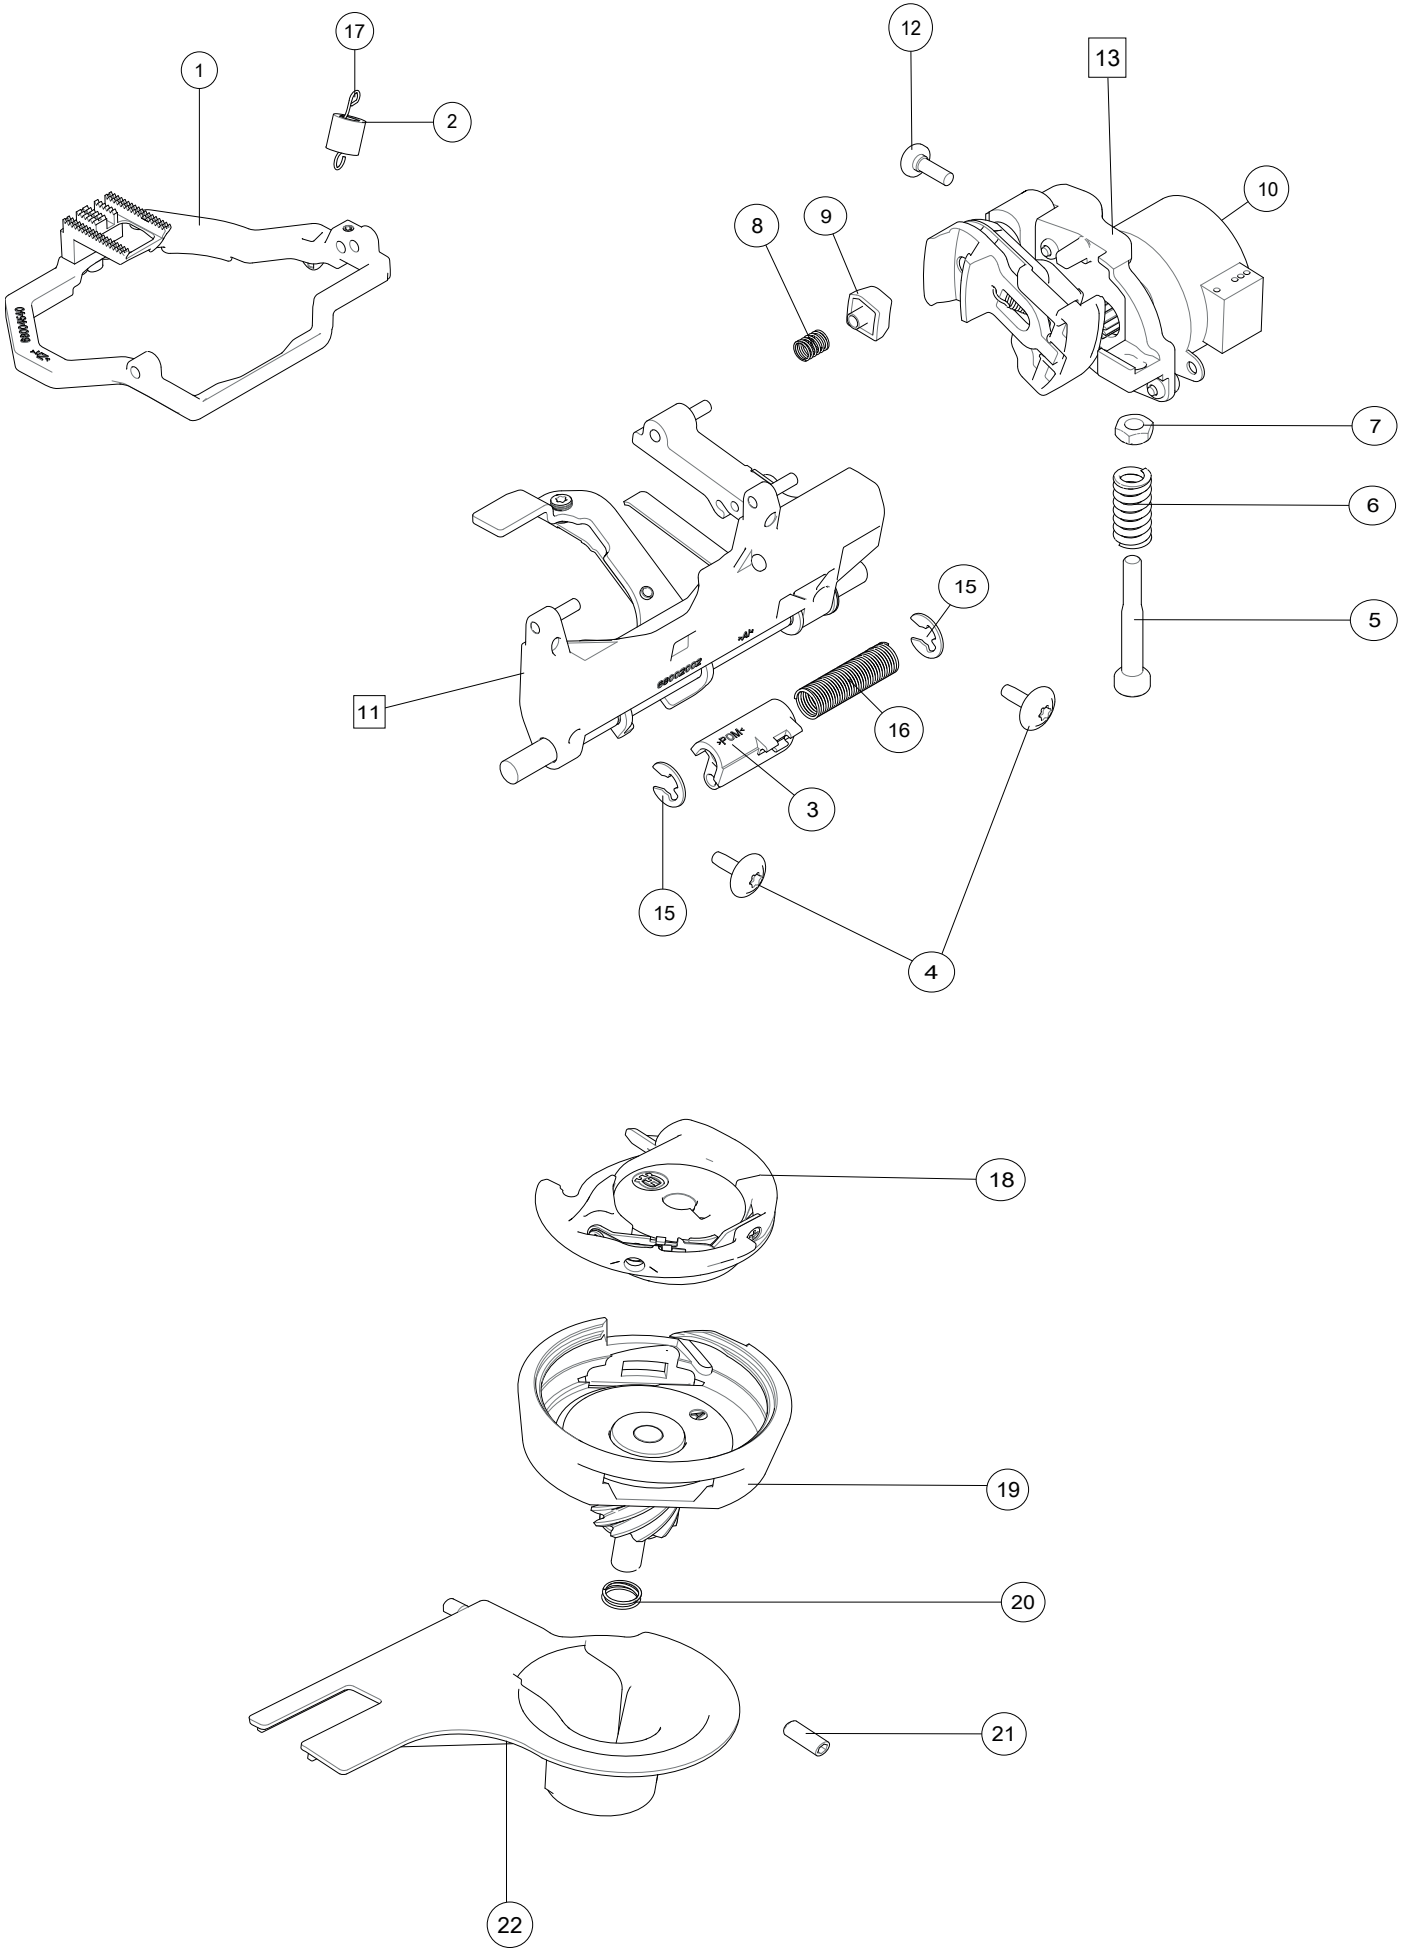

N

1	68008447	Frame Feed Dog Cpl
2	413112601	Buffer
3	68003579	Insert lever feed lift
4	412281904	Screw Flange M4x10 TT Torx
5	68005004	Screw Balance Adjustment
6	412963601	Spring
7	68005005	Nut Balance Adjustment
8	68008681	Spring
9	68017303	Block Guide
10	68004544	Stepping Motor Cpl
11	68016641	Feeding Unit
12	412211412	Screw M4x10 TORX
13	68004644	Guide Unit Cpl
15	735310920	Lock Washer 5
16	412908901	Spring Feed Dog Drop
17	413006802	Feed Frame Spring
18	68005213	Bobbin Case Cpl
19	68016090	Hook Cpl With Shaft
20	412930101	Hook Spring
21	728528705	Screw Plan M4x8 Insex
22	68001378	Dust Cover