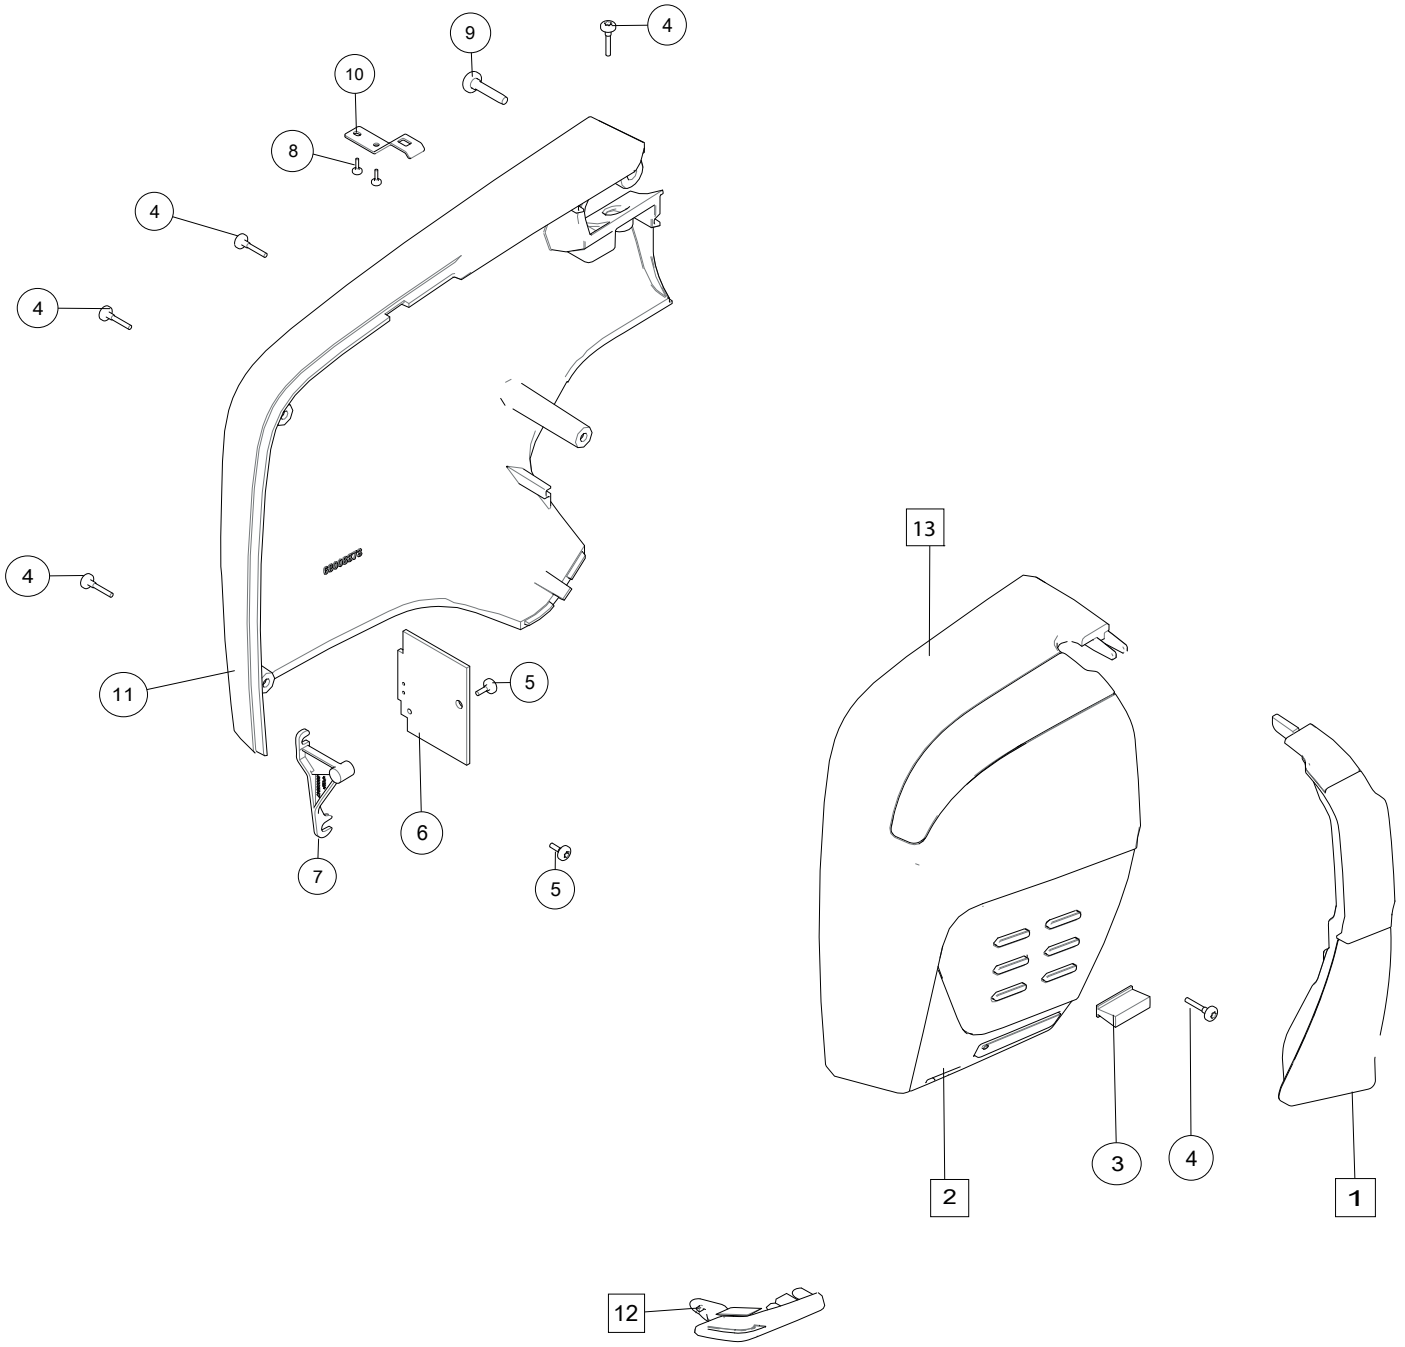

Parts list

Designer | **EPIC**

A

1	68003741	Cover CSU Cpl
2	68000014	Keyboard Cpl Sewing Head
3	68002540	Pile Seal
4	411966803	Screw PT 3x12 FZB
5	411966828	Screw PT 3x6 FZB
6	68001620	Accessory Connector Board Cpl
7	68003547	Holder Connector Board
8	411966823	Screw PT 1,8x5 FZB
9	412056007	Screw TT M4x16
10	68008127	Plate spring
11	68018308	Cover Rear Extension
12	68009751	Thread Cutter CPL w/knife
13	68016181	Cover Sewing Head Cpl

B

1	68007040	Handle Cpl
2	68008372	Cover Rear Base
3	68009426	Cover Free Arm
4	68008229	Cover Free Arm Lower
5	68008227	Lid
6	413068601	Torsion Spring
7	68002730	Stitch Plate Cpl
8	68017716	Bobbin Cover
9	412056007	Screw TT M4x16
10	411966803	Screw PT 3x12 FZB
11	68009683	Cover handle
12	411966828	Screw PT 3x6 FZB
14	411966812	Screw PT 4x40 FZB
15	412056010	Screw TT M3x10
16	412056006	Screw PT 4x12 TORX
17	68008210	Guide Pin
19	412287903	Screw M4x5
20	68005144	Retainer Cpl
21	412423701	Thread Cutter
22	68008219	Button