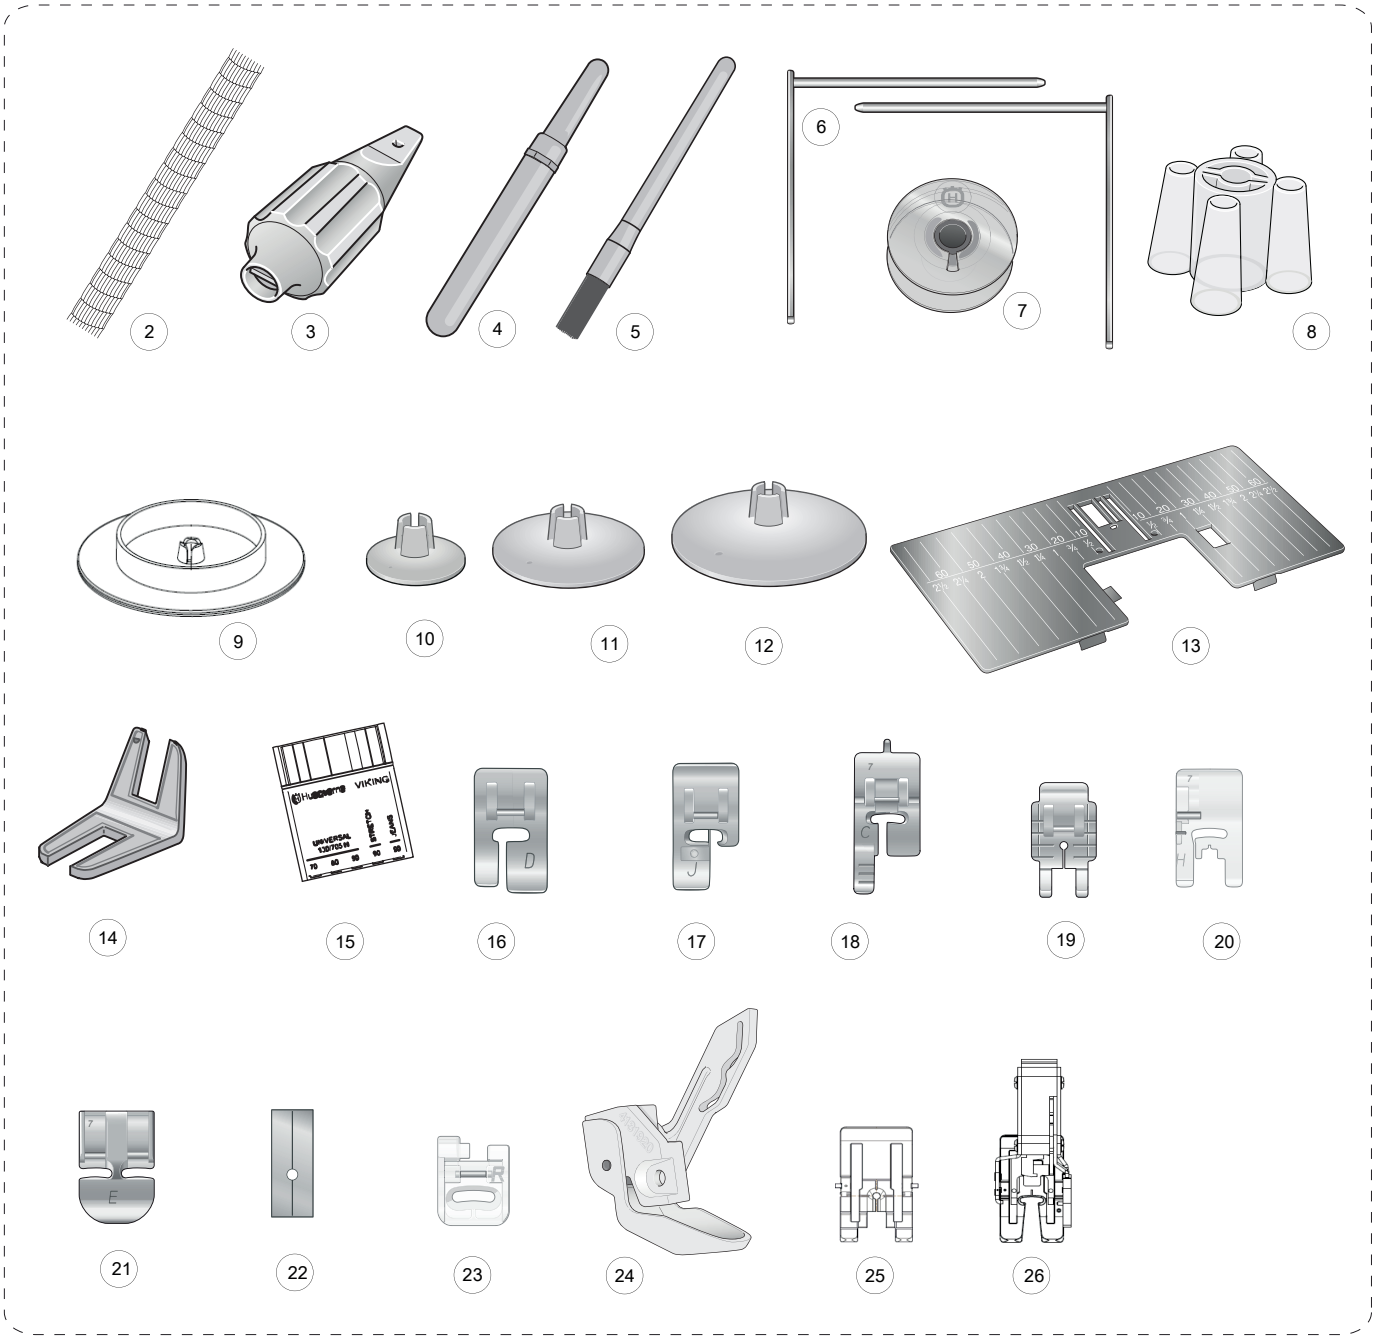

P

1

ACCESSORIES

TOOLS

1	68001994	Standard Accessories
2	412397701	Thread Net 15x100
3	68001933	Multi Tool Cpl
4	401539901	Seam Ripper
5	413190401	Brush SHF
6	412411101	Ruler, Dual Feed, Right
6	412415101	Ruler, Dual Feed, Left
7	920434096	Bobbin Blue
8	416486001	Spool Cone
9	68000130	Spool Holder
10	413051601	Spool Holder 22 mm
11	413051602	Spool Holder 35 mm
12	413051603	Spool Holder 45 mm
13	68008709	Straight Stich Plate CPL
14	413105601	Clearance Plate
15	620098796	Needle Box 5 Needles, Inspira
16	412380445	Blind Hem Foot D
17	412380645	Edging Presser Foot J
18	412785345	Buttonhole Presser Foot C
19	920455096	¼" Piecing Foot
20	412796145	Smooth Glide Foot H
21	412801501	Zipper Presser Foot E
22	412827401	Glide Sole, Buttonhole Foot
23	412849801	Embroidery Foot R CPL
24	68017593	Q-foot cpl
25	413160001	Straight Stich Foot for DF CPL
26	68001172	Dual Feeder and Zig-Zag foot
27	68007010	Buttonhole Sensor Foot
28	412795201	Presser foot Side Motion
29	413113646	Presser Foot B
30	413070203	Set of Clips
31	412610701	Felt Pad
32	68002097	Zipper Bag
33	471008901	USER GUIDE SWE
33	471008906	USER GUIDE DEN
33	471008911	USER GUIDE FIN
33	471008921	USER GUIDE NOR
33	471008926	USER GUIDE ENG
33	471008931	USER GUIDE FRE
33	471008936	USER GUIDE DUT
33	471008941	USER GUIDE ITA
33	471008946	USER GUIDE SPA
33	471008951	USER GUIDE GER
34	68002074	Sampler book Epic

35	6310260018000	Spacer
36	6111160002000	Feeler gauge 2.5
37	413102201	Needle clamp