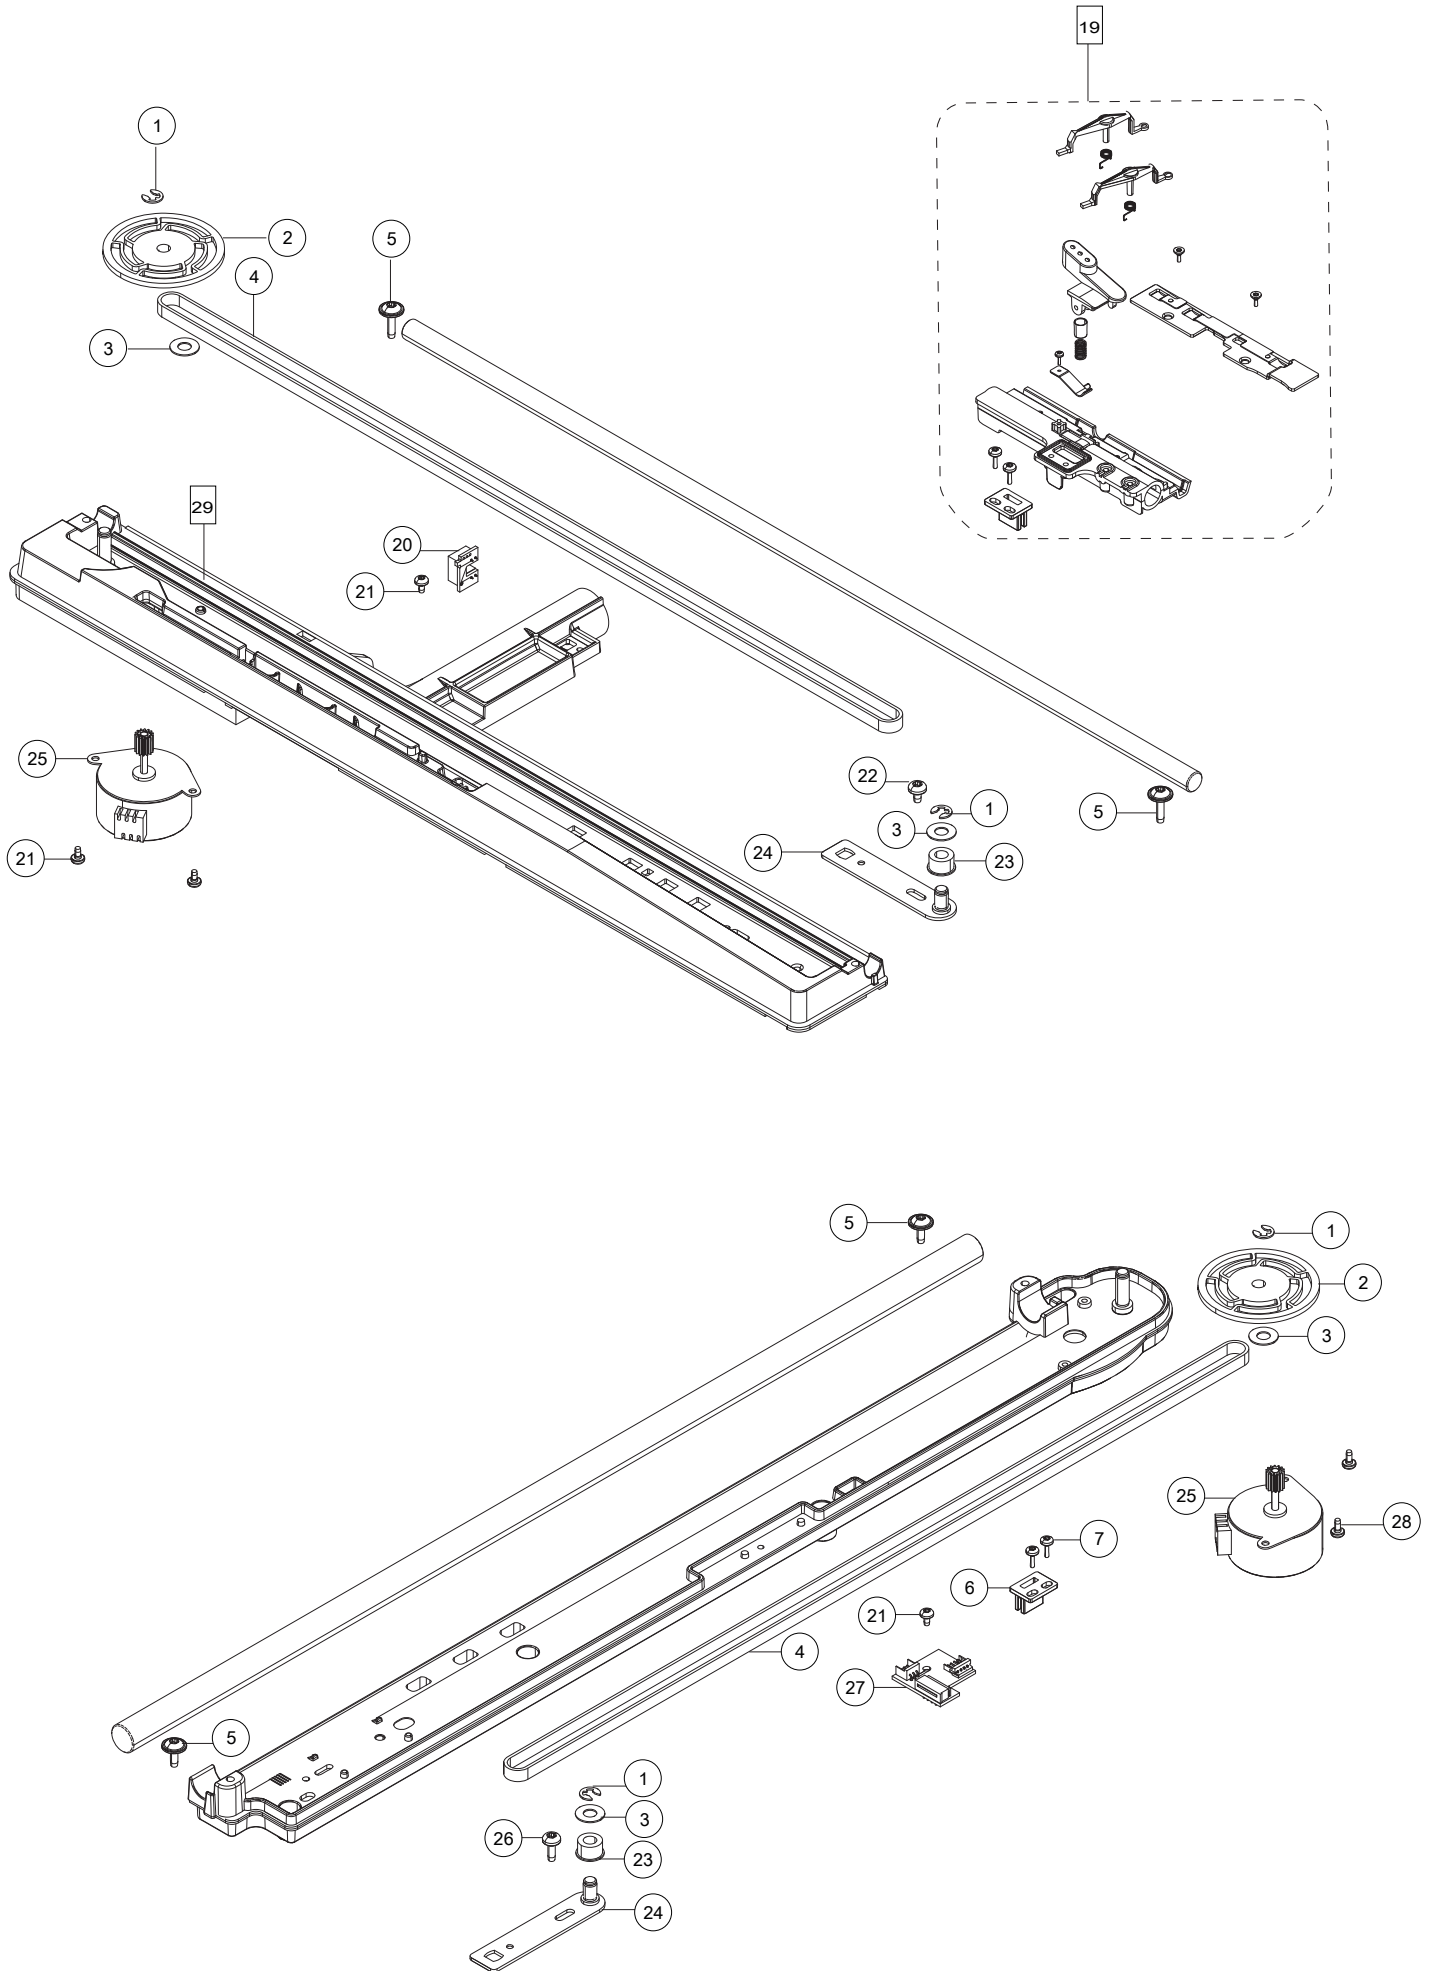

Q

1	735310820	Lock Washer 4
2	412524601	Gear Wheel
3	412384301	Washer 6/13*0.6 FZB
4	413027201	Synchronous Belt XY-Unit
5	412281904	Screw Flange M4*10 TAPTITE TORX
6	412525301	Holder Belt
7	411966801	Screw PT 30*7.5 FZB TORX
19	68006061	Y-Sled, CPL.
20	413029601	Board, Hoop Detection, CPL.
21	412056011	Screw M3*5
22	412056012	Screw M4*6
23	412384202	Cog Wheel
24	412524901	Plate, Belt Tension, CPL.
25	413029901	Stepper Motor, XY-Unit, CPL.
26	412056005	Screw TAPTITE M4*10 TORX
27	413029301	Board, Y-Arm, CPL.
28	412056004	Screw TAPTITE M3*6 TORX
29	413026301	Y-Frame