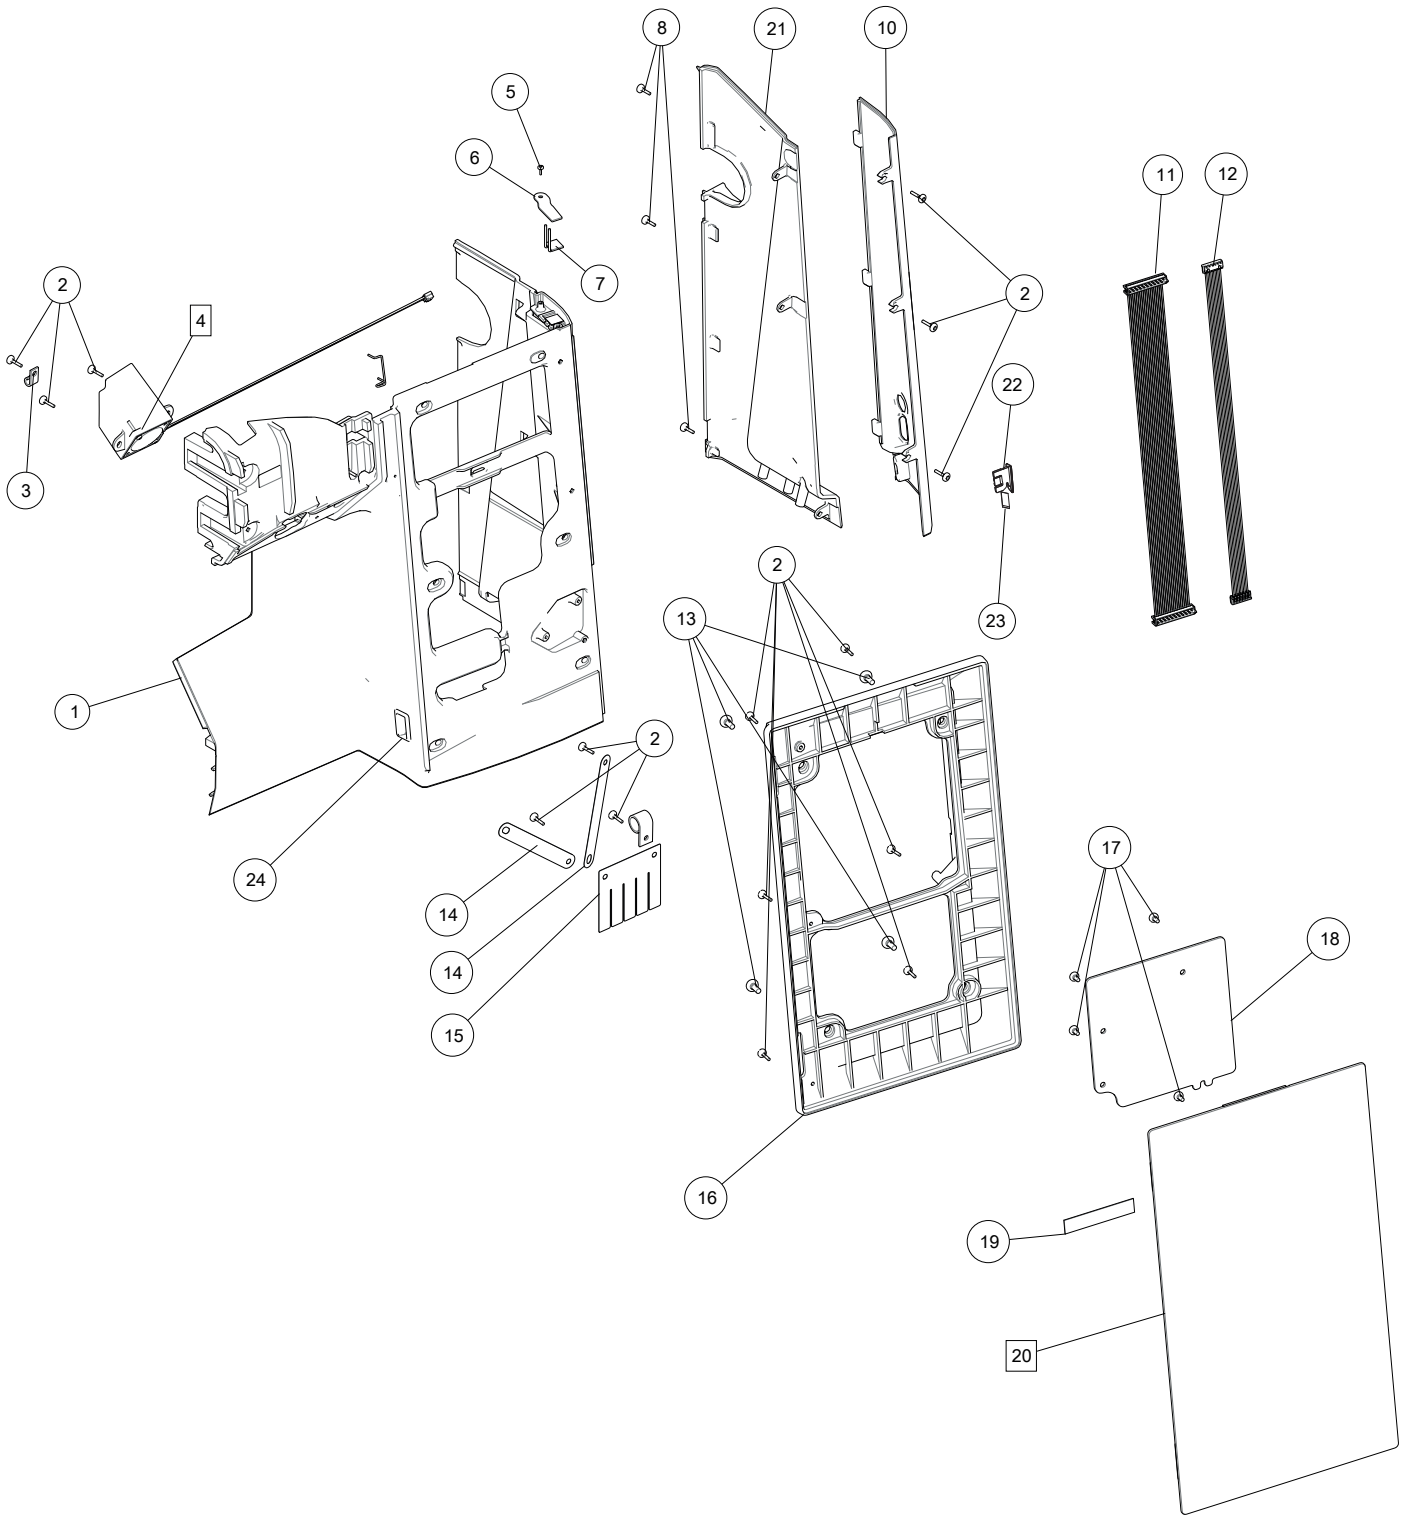

E

1	68000015	Cover Front Base
2	411966820	Screw PT 3x10 FZB
3	68005075	Wire Clip
4	68002021	Loudspeaker Cpl
5	411966823	Screw PT 1,8x5 FZB
6	68008698	Heat Sink Plate
7	68001635	Right Side Decor Light HV Cpl (LED)
8	411966801	Screw PT 3x7,5 FZB
10	68017110	Light Diffuser Cover
11	68009756	Cable Assembly
12	68009757	Cable Assembly
13	412211411	Screw M4x8 TORX
14	68000003	Grounding Plate
15	68003501	Grounding Plate
16	68016399	Cover Display Version 1
16	68003592	Cover Display Version 2
17	412056011	Screw TT M3x5
18	68008239	Application Board HV Epic
19	68009762	Cable Assembly
20	68003379	Display Cpl
21	68016398	Cover Gable
22	68016223	Knife holder
23	412423701	Knife
24	68000033	Cover Accessory Attachments