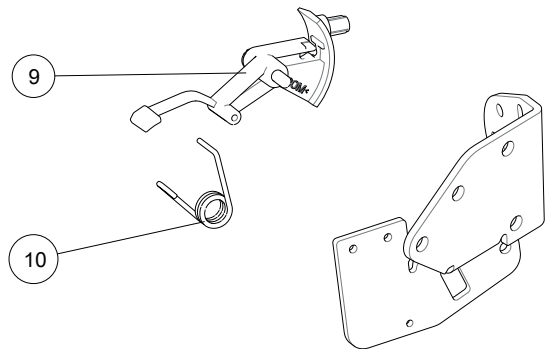

F

1	68009063	Microswitch Cpl
2	412211418	Screw M2,5x10 FZB 5.8 TORX
3	68009060	Bobbin Winding Motor Cpl
4	68008887	Brake Lever
5	412211401	Screw M3x4 TORX
6	412305502	O-Ring
7	68017355	Winding Shaft Blue
8	68017356	Eccentric Winding Stop Blue
9	68017357	Lever Winding Stop Blue
10	68004771	Torsion Spring Winding Stop
11	68001937	Cable USB Cpl
12	411966820	Screw PT 3x10 FZB
13	68000165	USB Connector Board