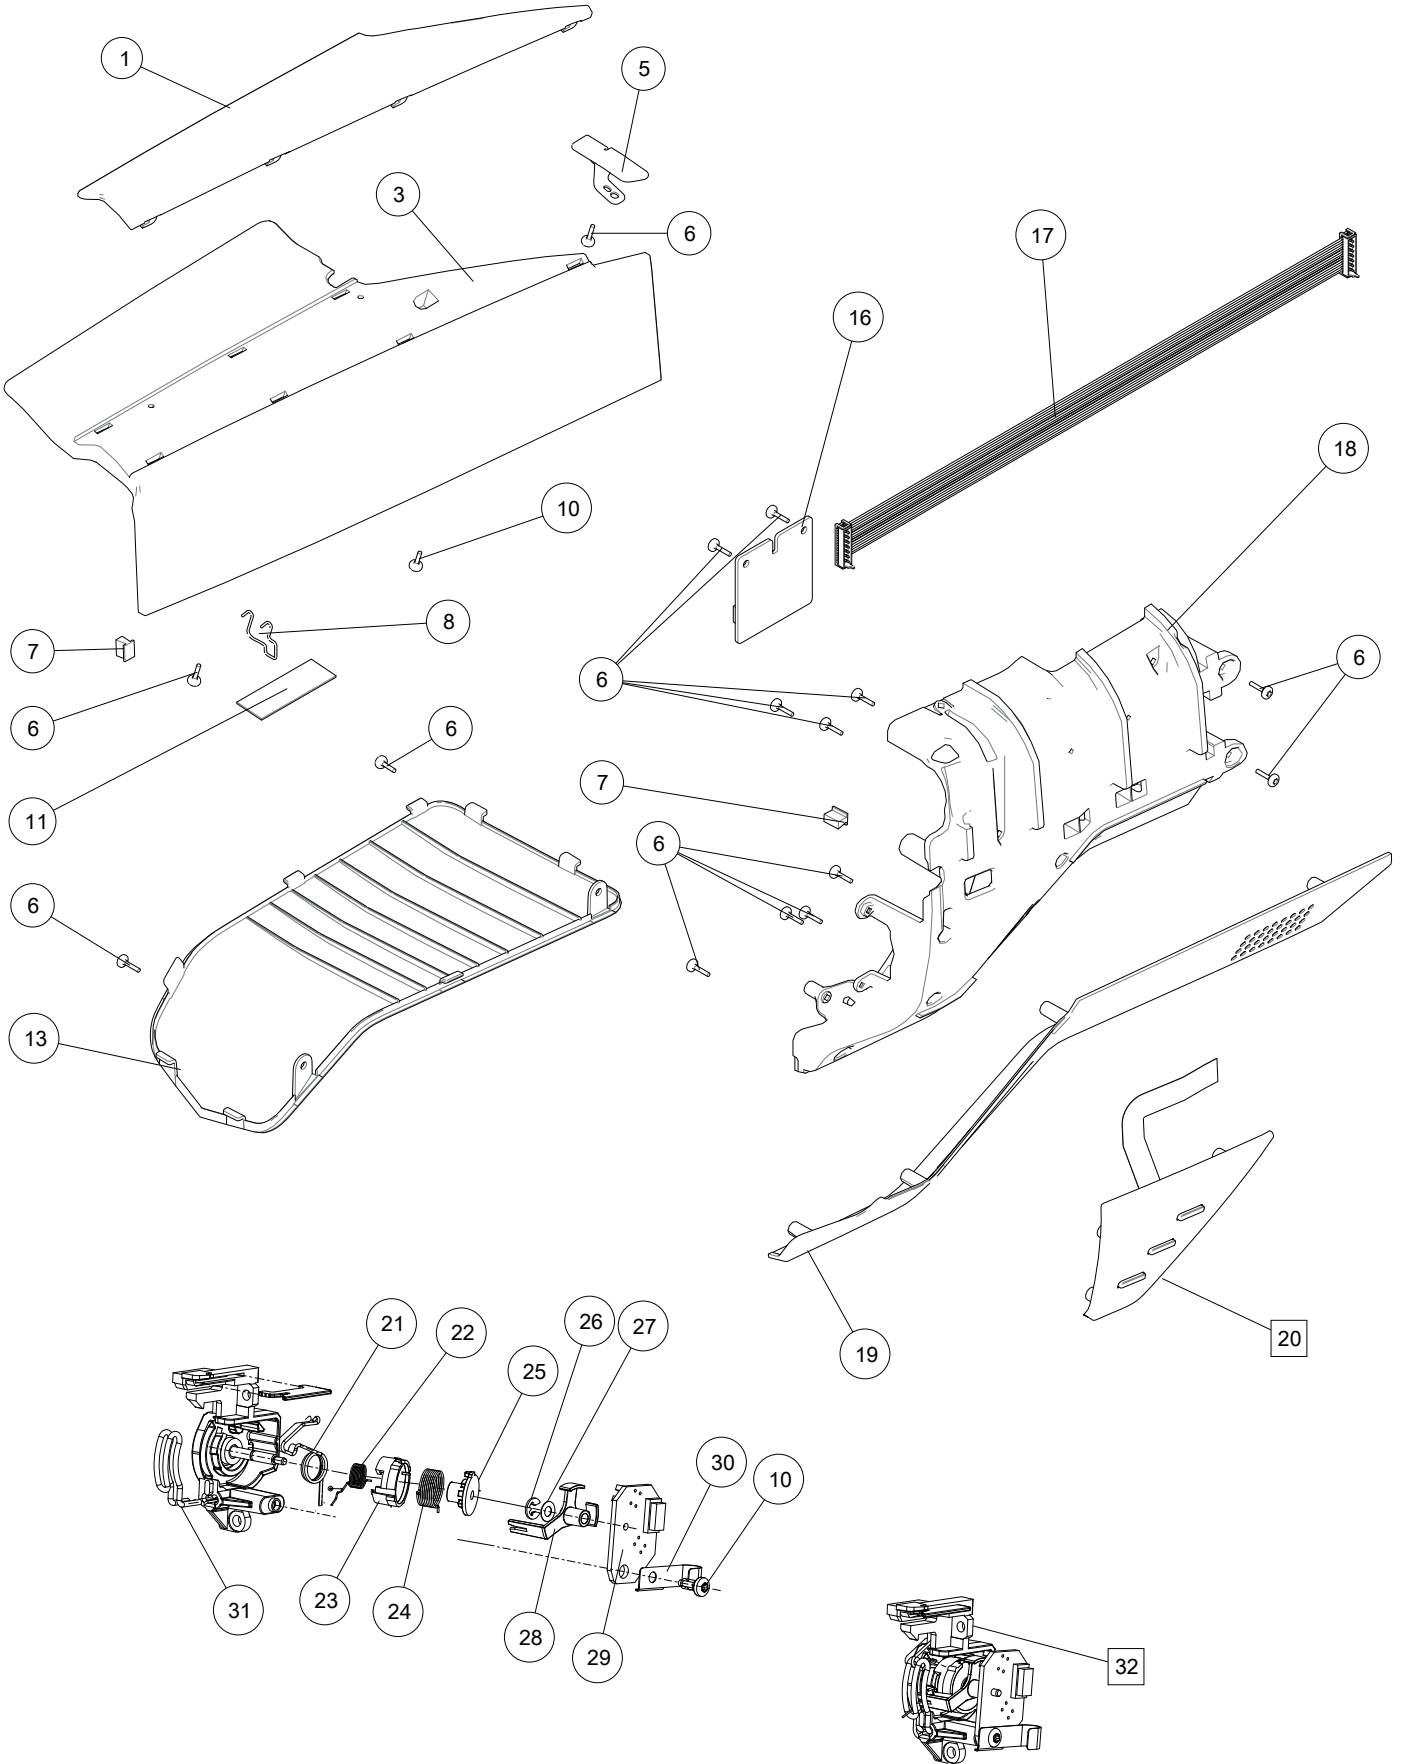

D

1	68017210	Decor Thread Tension Cover
3	68016356	Cover Thread Tension
5	68008648	Thread Guide
6	411966820	Screw PT 3x10 FZB
7	413233501	Pile Seal
8	68008986	Thread Guide
10	411966801	Screw PT 3x7,5 FZB
11	68001638	WiFi Antenna Board CPL w/cable
13	68008549	Light Diffuser Cover
16	68001614	Right Panel Connector Board Cpl
17	68009763	Cable Assembly
18	68000007	Cover Front Extension
19	68000155	Decor Front Cover
20	68000012	Keyboard Cpl Sewing Head
21	413177301	Safety Spring
22	68002465	Check Spring 1
23	413176902	Adjusting Sleeve Outer Part
24	413177201	Check Spring 2
25	413177001	Adjusting Sleeve Inner Part
26	735310620	Lock Washer 2.3
27	411967501	Washer 3x6x0,2
28	413177401	Sensor Thread Take-Up Device
29	413202101	Thread Sensor Board Cpl
30	68002476	EMI Shield
31	413176701	Thread Guide Lower
32	68008650	Thread Sensor Cpl